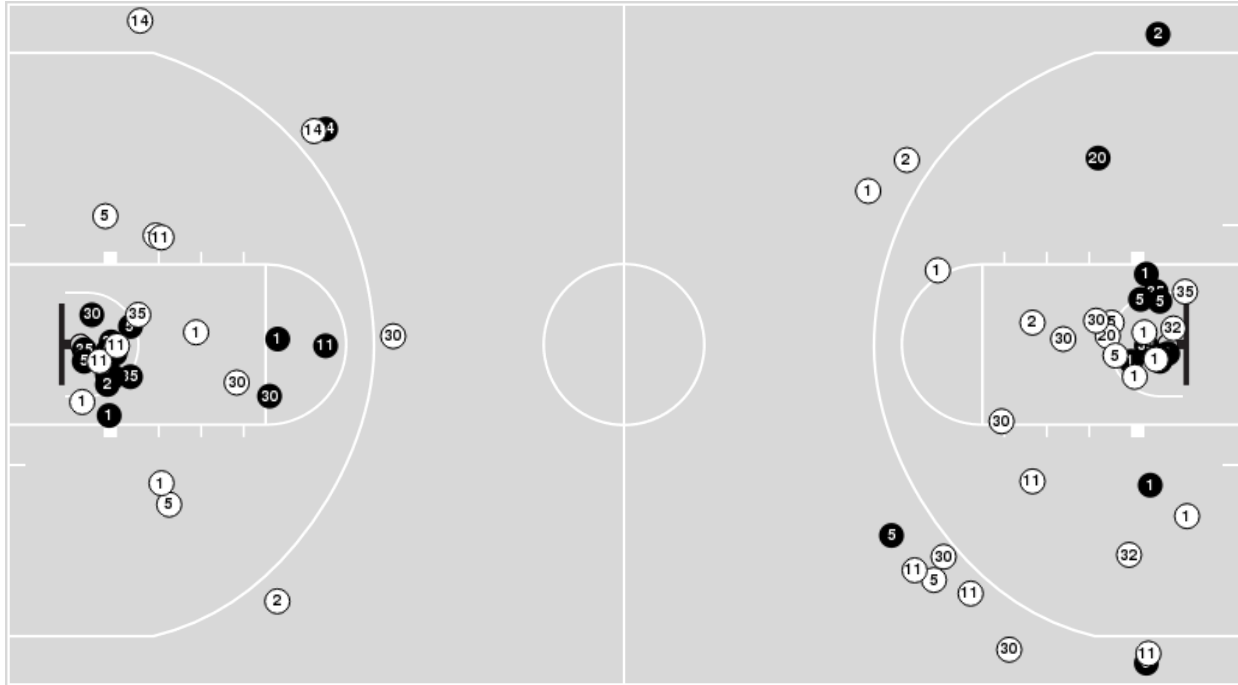

Rice at UAB

03/10/24 Dickies Arena, Fort Worth
2023-24 Women's Basketball

Officials: Eric Brewton, Krystle Apellaniz, Leah Lanie

Players => 1, 2, 4, 5, 11, 12, 14, 20, 23, 24, 30, 32, 33, 35, 44FG Types=>AllResults=>All

Rice

All Field Goals