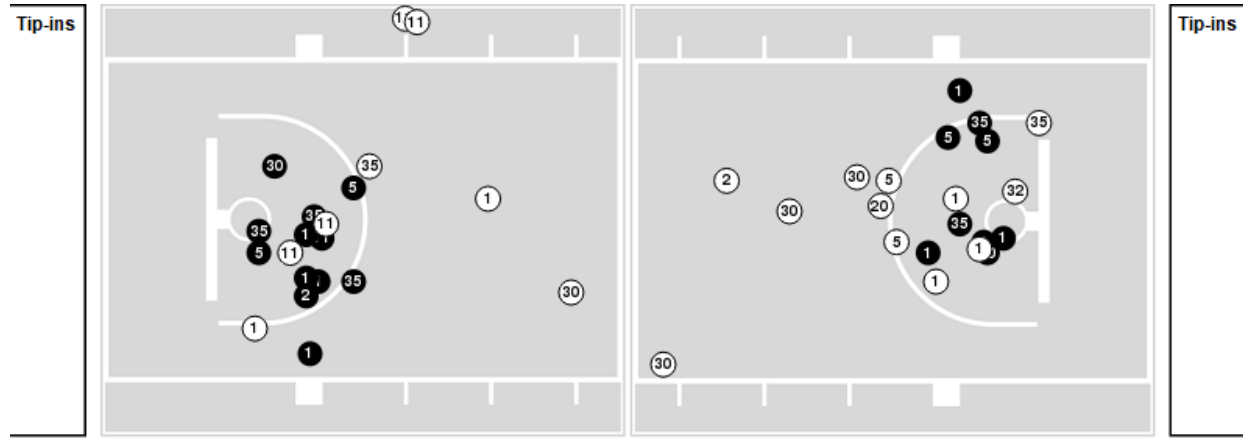

Blow Up Chart

● Made ○ Missed N - Player Number

Rice	M/A	%
Field Goals	31/70	44
2 Points	27/54	50
3 Points	4/16	25
Free Throws	5/8	62

Rice	M/A	%
Points in the Paint	44 (22 / 40)	55
Fast Break Points	5 (2/2)	100
Second Chance Points	15 (7/16)	44
Effective FG%	47