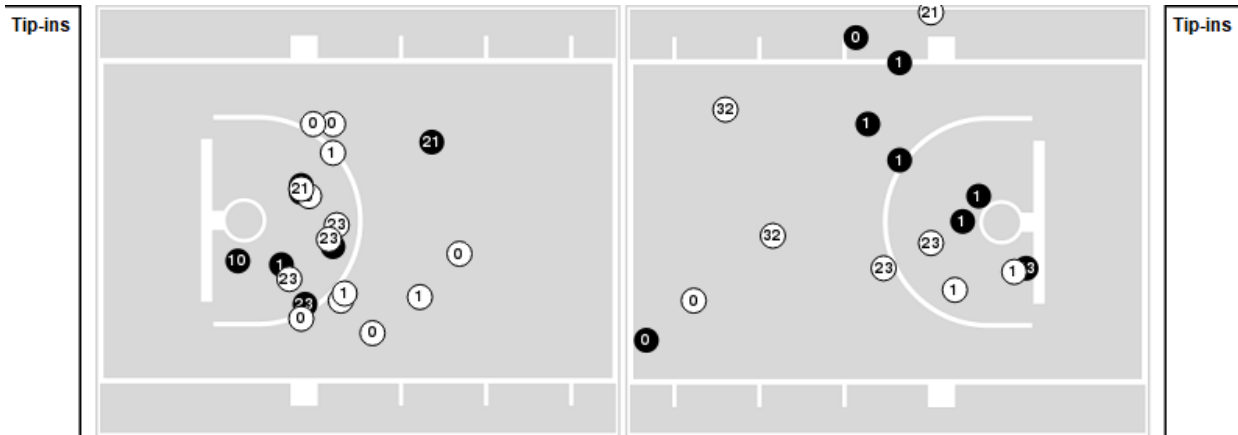

Blow Up Chart

● Made   ○ Missed   N - Player Number

UAB	M/A	%
Field Goals	23/64	36
2 Points	20/49	41
3 Points	3/15	20
Free Throws	7/11	64

UAB	M/A	%
Points in the Paint	28 (14 / 35)	40
Fast Break Points	6 (3/3)	100
Second Chance Points	6 (3/11)	27
Effective FG%	38