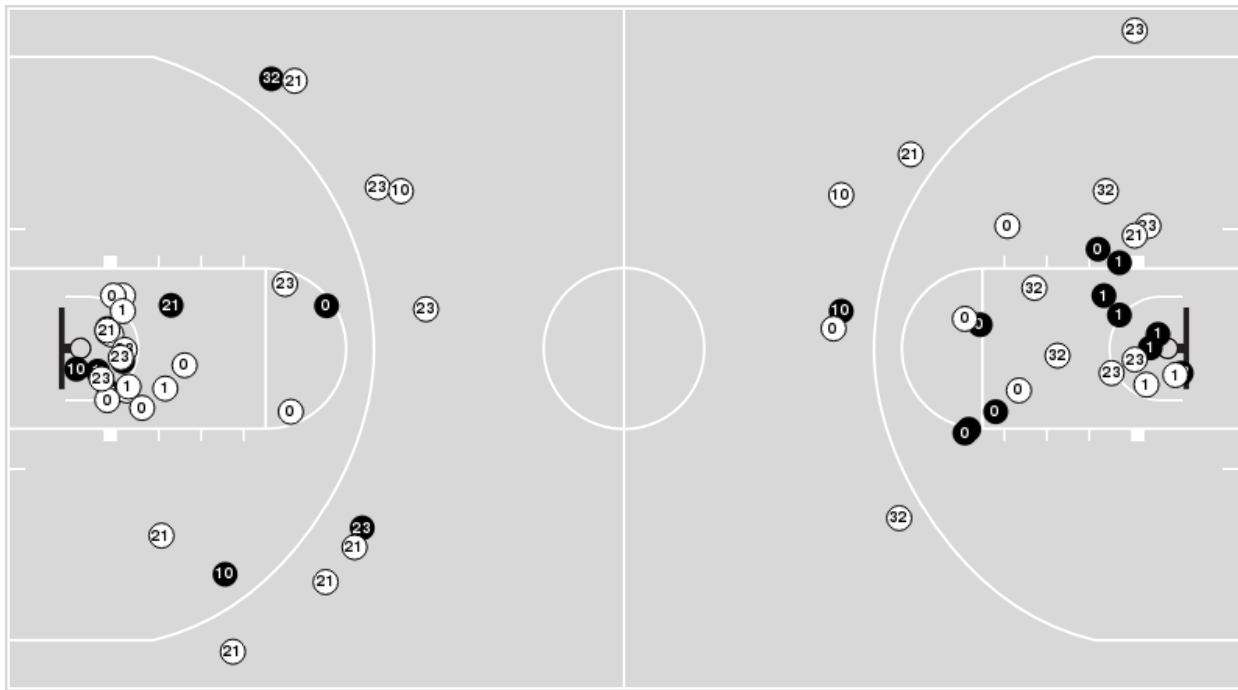

Rice at UAB

03/10/24 Dickies Arena, Fort Worth
2023-24 Women's Basketball

Officials: Eric Brewton, Krystle Apellaniz, Leah Lanie

Players => 0, 1, 4, 5, 10, 11, 12, 13, 21, 22, 23, 24, 32, 33FG Types=>AllResults=>All

UAB

All Field Goals