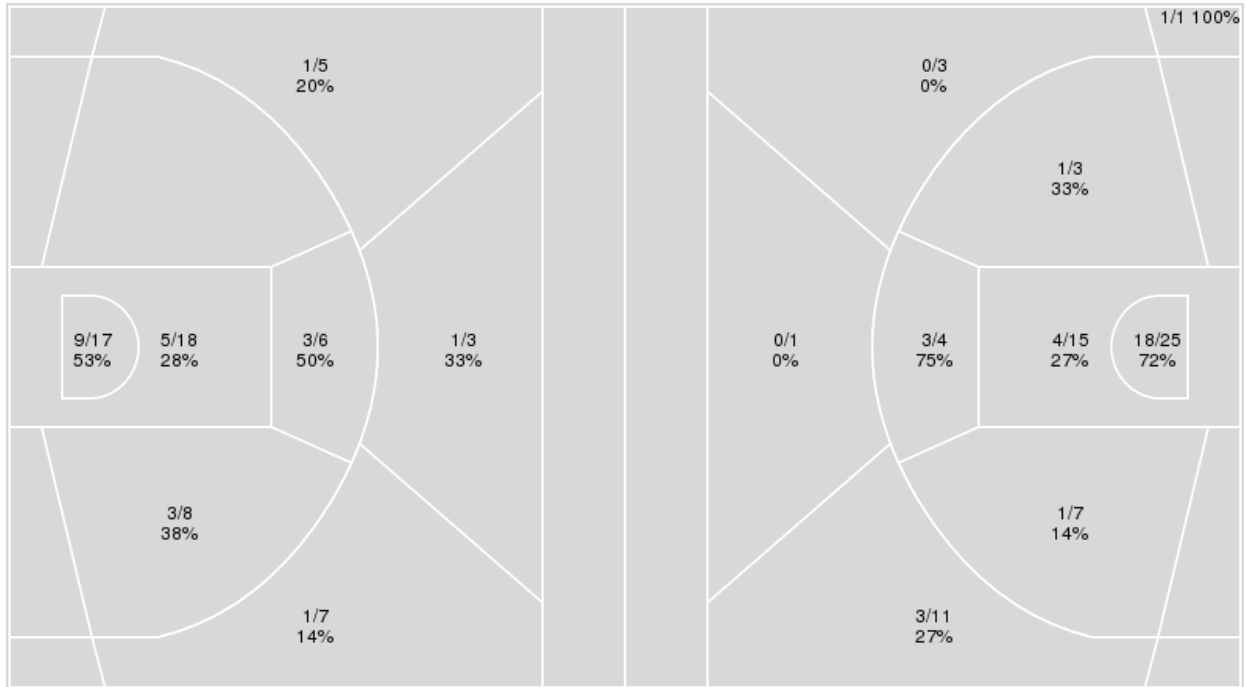

UAB

Rice

UAB	M/A	%
Field Goals	23/64	36
2 Points	20/49	41
3 Points	3/15	20
Free Throws	7/11	64

Rice	M/A	%
Field Goals	31/70	44
2 Points	27/54	50
3 Points	4/16	25
Free Throws	5/8	62

Rice at UAB

03/10/24 Dickies Arena, Fort Worth
2023-24 Women's Basketball