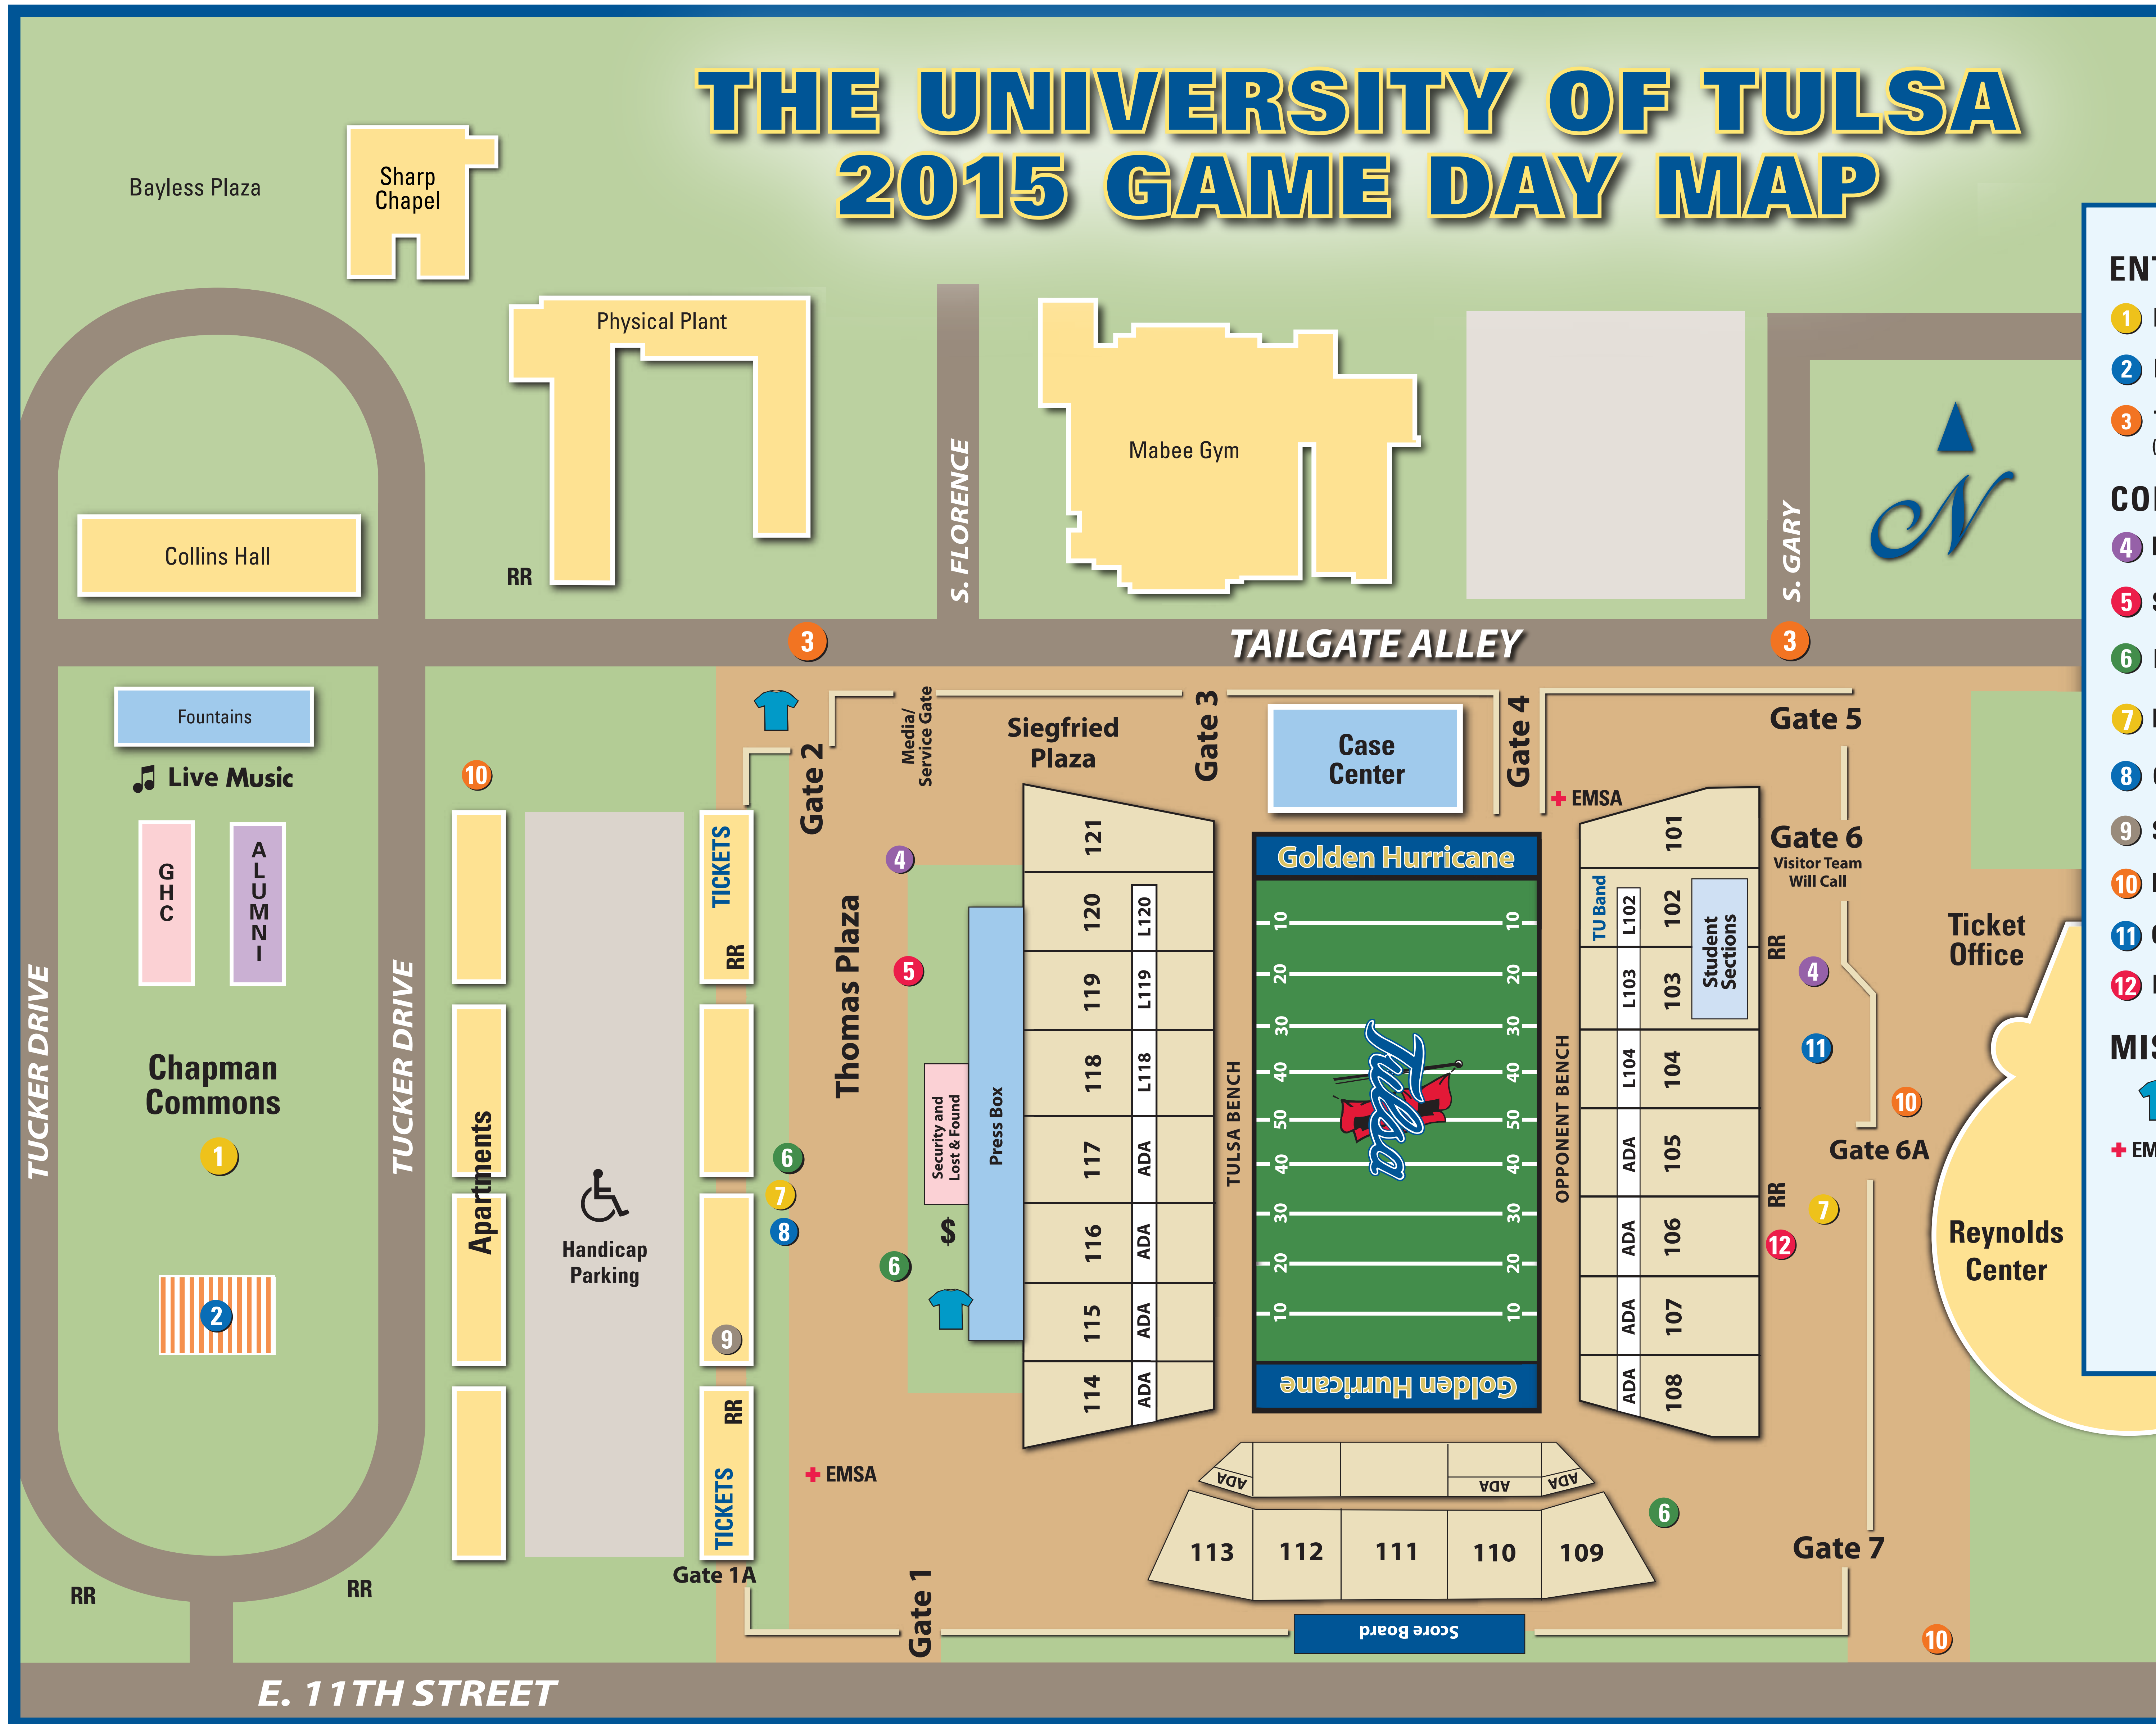

THE UNIVERSITY OF TULSA 2015 GAME DAY MAP

ENTERTAINMENT

- 1 Hurricane Alley
- 2 Kids Zone
- 3 Team Walk
(2 hours 15 minutes prior to kickoff)

CONCESSIONS

- 4 Kettle Corn / Lemonade / Snow Cones
- 5 Seigi's
- 6 Beverage Cart
- 7 Dippin' Dots / Frozen Lemonade
- 8 Chick-Fil-A
- 9 Specialty Items
- 10 Beer Trailer
- 11 Corn Dogs / Funnel Cake / Bottled Drinks
- 12 Mobile Concessions (Food/Beverage)

MISCELLANEOUS

- Game Day Apparel
- EMSA Medical Service
- Restroom
- ATM
- Handicap Parking
- Music