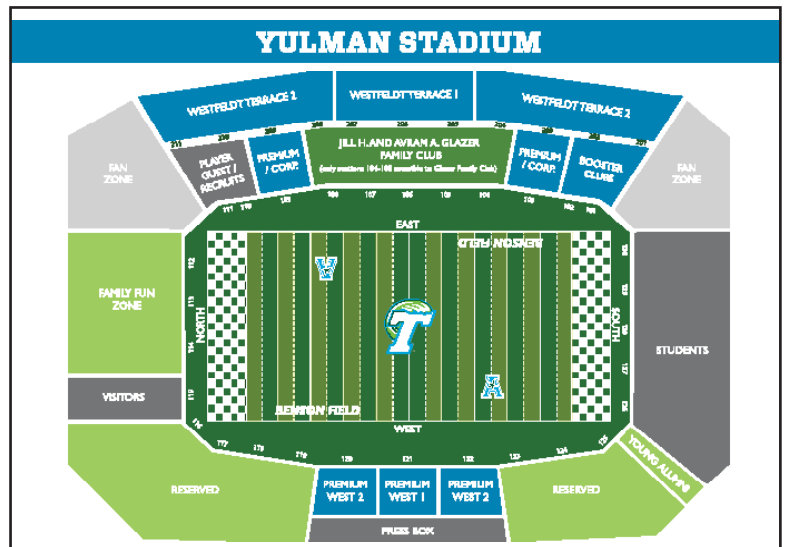

Tulane Stadium was the home to Tulane Football from 1926 until 1974. Built on an old plantation where sugar was first granulated, the original construction cost approximately $300,000 and was made mostly from brick and concrete. As the site of the annual Sugar Bowl, Tulane Stadium was often informally referred to as "Sugar Bowl Stadium." After its expansion in the 1940's, Tulane Stadium became the largest football stadium in the south.