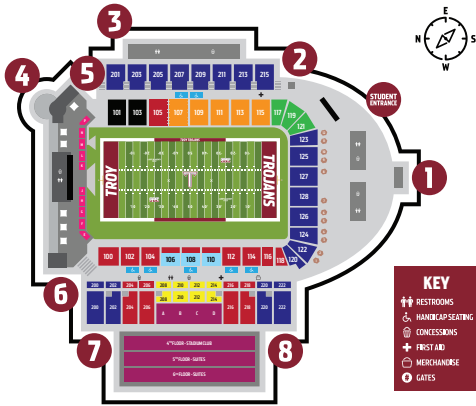

SERIES HISTORY

Overall 0-0
 In Troy 0-0
 Away / Neutral 0-0

 Gerad Parker vs. Nevada 0-0
 Jeff Choate vs. Troy 0-0

KEY	SEAT TYPE
	General Admission
	Stadium Club
	North End Zone
	Michelob Ultra Lounge
	Chair Back
	Bench Back
	Reserved Bleacher Seating
	Student Section
	Band Section
	Visiting Team