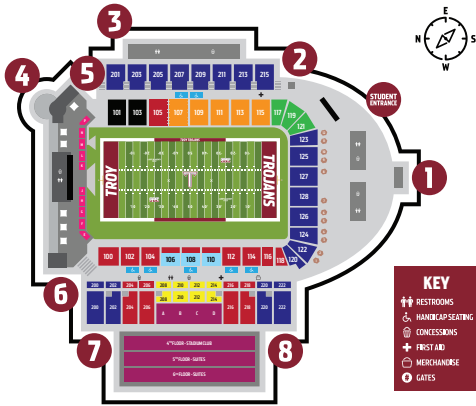

Visit troy.edu/give to explore more opportunities to give today and make a lasting impact on TROY! • 334-670-3608

TROY
UNIVERSITY™

• Founded in 1887 •

© 2022 Troy University

KEY	SEAT TYPE
	General Admission
	Stadium Club
	North End Zone
	Michelob Ultra Lounge
	Chair Back
	Bench Back
	Reserved Bleacher Seating
	Student Section
	Band Section
	Visiting Team