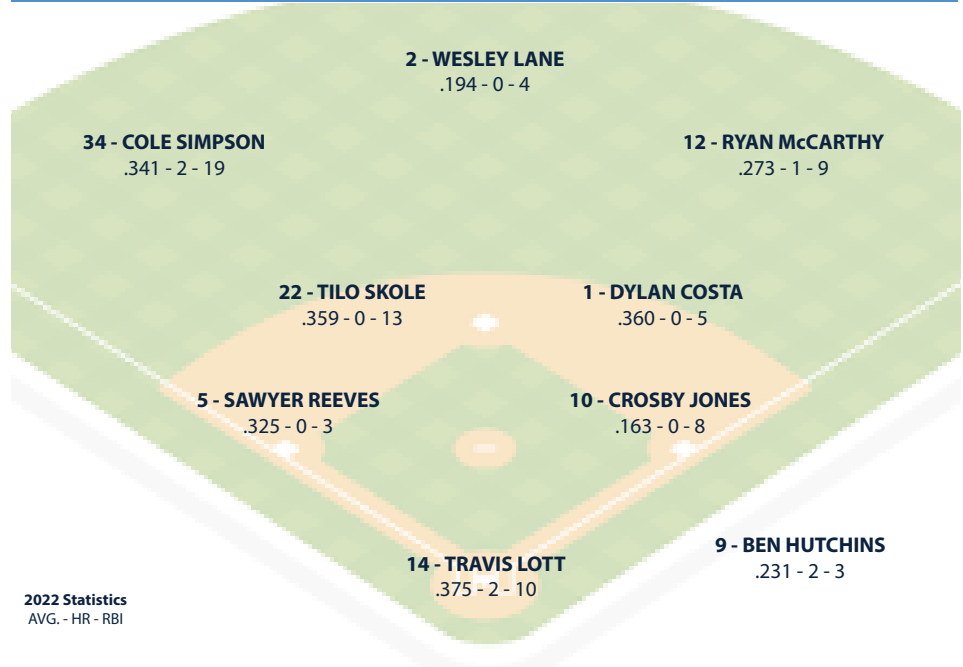

GAMES 13-15

THE CITADEL vs. SIENA March 12-13, 2022 • Charleston, S.C.

First Pitch

Saturday: 1 p.m.; Sunday: 1 p.m.

Series History: CIT leads 3-0

Last Meeting: CIT 6, SC 4 (2/28/16)

Stadium: Joseph P. Riley, Jr. Park (6,000)

Dimensions: 305 (LF) 398 (CF) 337 (RF)

Live Stats: www.CitadelSports.com

Live Video: ESPN+

THE CITADEL BULLDOGS

Overall Record: 8-4-0

Conference Record: 0-0-0

Last 5/Last 10: 2-3 / 6-4

Streak: Loss 1

Website: www.CitadelSports.com

Head Coach: Tony Skole

Career Record: 627-720-1 (26th year)

Record at THE CITADEL: 61-125-0 (5th year)

SIENA SAINTS

Overall Record: 0-9-0

Conference Record: 0-0-0

Last 5/Last 10: 0-5 / 0-9

Streak: Loss 9

Website: www.sienasaints.com

Head Coach: Tony Rossi

Career Record: 923-1164-8 (53rd year)

Record at SC: 923-1164-8 (53rd year)

FIRST PITCH

The Citadel continues play inside Joseph P. Riley, Jr. Park as the Bulldogs welcome Siena to town on March 12-13. The series gets underway with a 1 p.m. doubleheader on Saturday and concludes with a 1 p.m. first pitch on Sunday. All three games will be broadcast on ESPN+.

INSIDE THE SERIES

The Citadel and Siena have met three times prior with the Bulldogs sweeping the three-game series in 2016. The Citadel took the series opener 14-2, before taking the middle game 3-2 and the series finale 6-4. The series marks the first of two-straight against teams from the MAAC.

THE CITADEL PROJECTED LINEUP

2022 Statistics
AVG. - HR - RBI

PROBABLE STARTING PITCHERS

SATURDAY, MARCH 12

Pitcher W-L ERA K/BB
Cameron Reeves (R) 2-0 3.15 23/4

Ben Seiler (L) 0-2 5.28 14/3

SATURDAY, MARCH 12

Pitcher W-L ERA K/BB
Fisher Paulsen (L) 0-1 8.18 9/10

Noah Rubino (R) 0-1 9.35 10/8

SUNDAY, MARCH 13

Pitcher W-L ERA K/BB
Ben Hutchins (R) 2-0 1.62 13/5

Bill Rozakis (L) 0-1 7.36 4/2