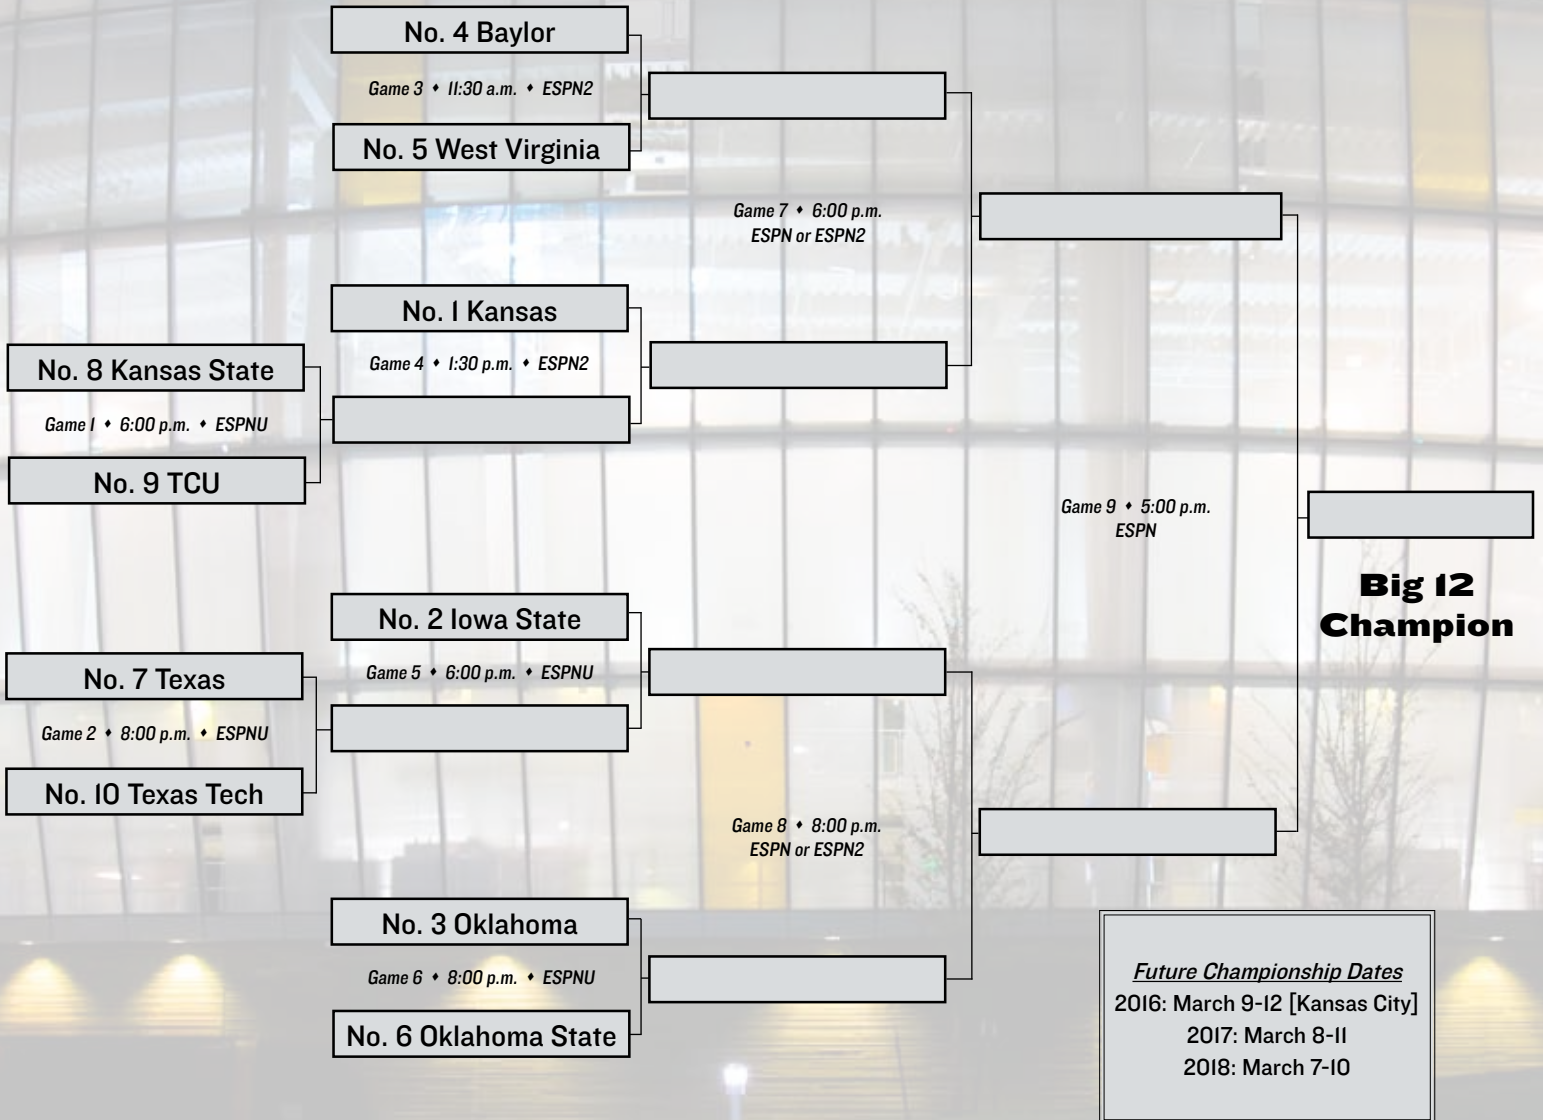

Future Championship Dates
2016: March 9-12 [Kansas City]
2017: March 8-11
2018: March 7-10

#BIG12MBB

All times Central. Times / network lineups are subject to change
The second game of each session begins 30 minutes after the conclusion of the first game
All games also available via WatchESPN