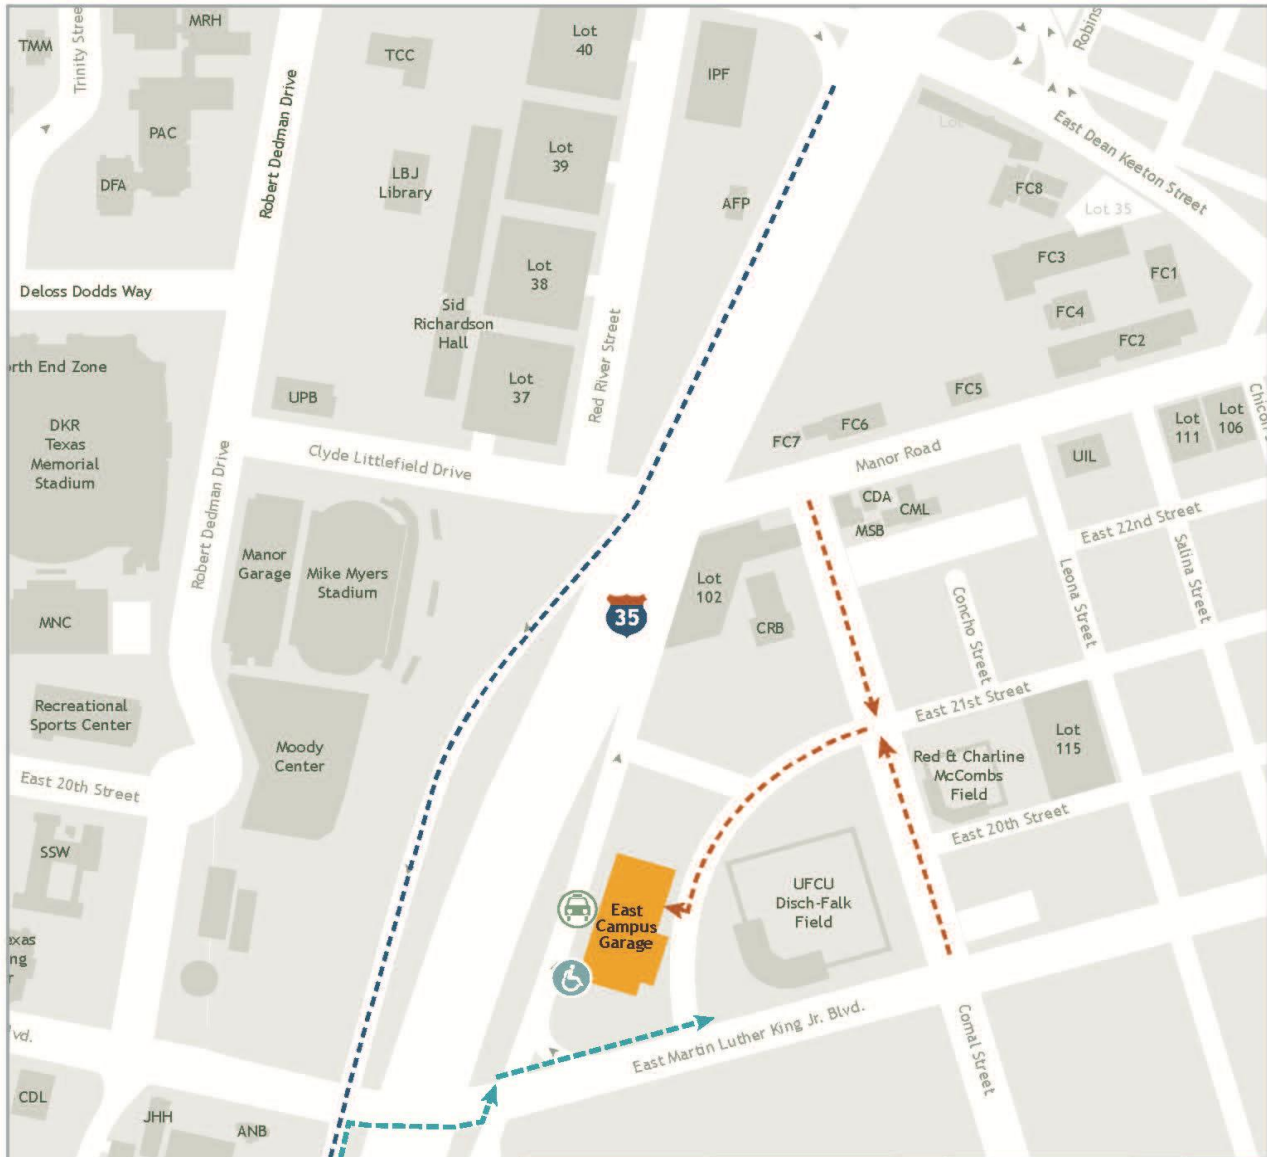

Baseball Parking Map

- Season Long Longhorn Foundation Permit Holders
- Single Game Route
- Pedestrian Route
- Single Game Parking - \$10
- Rideshare
- ADA Drop Off
- Single Game ADA Parking - Purchase on site only