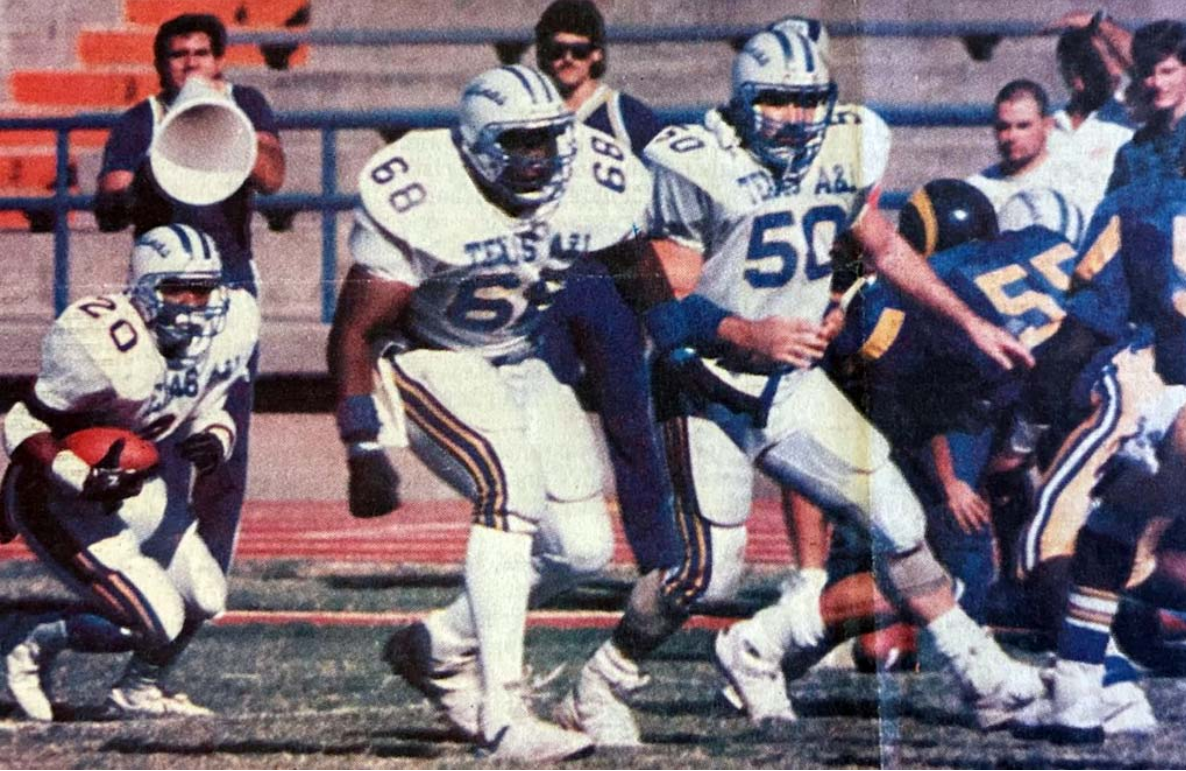

OR CALL

(361)452-2012

*Javelinas in
Seattle!!!*

with Rockport Tours
Sept. 29 - Oct. 2, 2022

In a late 1980s game between the Javelinas and Angelo State in San Angelo, Johnny Bailey (20) runs behind the blocking of Keithen DeGrate (68) and Eddie Latouf (50).