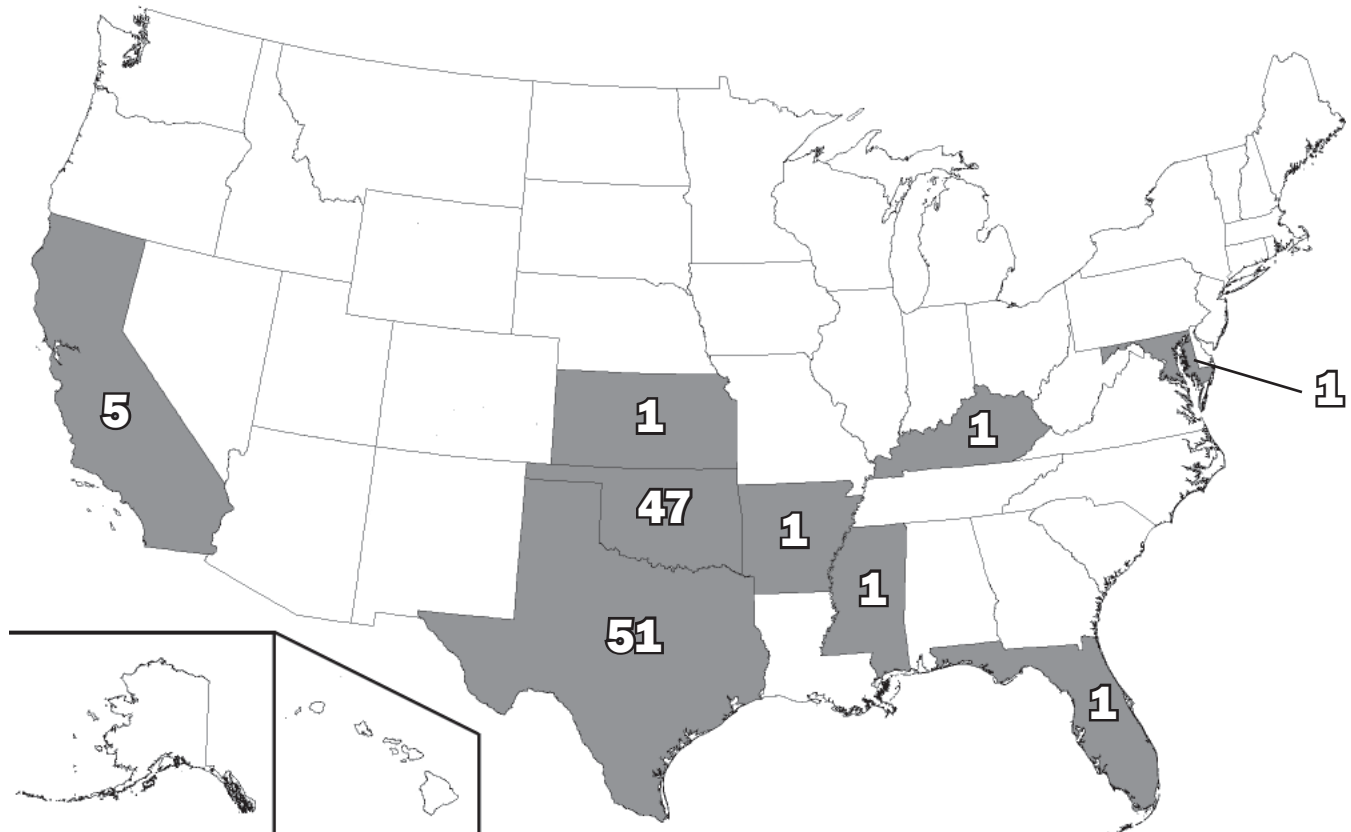

ROSTER BREAKDOWN

By Hometown:

Oklahoma: (47)

Altus: Michael Perez, Tyler George
Ardmore: CJ McGee, Jr.
Bethany: Ryley Claborn
Cache: Tanner Thompson
Carnegie: Cameron Nix
Cherokee: Chris Klick
Choctaw: Brandon Roe
Claremore: Bailey McKay
Custer: Justin Sharp
Davis: Zac Maynard
Edmond: Conner Bays, Hunter Dinkines, Tyler Follis, Austin Loomis, Jarech Page
Kaleb Prough, Jared Rayburn
Ft. Cobb: Clinton Horn
Hartshorne: Dallas Herring
Cody Ward
Kingfisher: Zach Moore
Lamont: Connor Kirby
Lawton: Lee Pigrum, Taylor Wattenbarger
Midwest City: Landen Carson, Grant Oliver
Norman: Colton Cline
Oklahoma City: Gerrell Murry, Chantz Woodberry
Pawnee: Ty Nelson
Piedmont: Collin Bricker, Kyler Adams
Ringling: Matt Farris, Ace McMahan

Roland: Dominic Blue
Seiling: Colby Sander
Sharon: Cooper Free
Snyder: Zane Trammell
Tahlequah: Colton Wright
Tulsa: Adrian Miles, Troy Shoate
Turpin: Matt Mendoza
Watonga: Chad Mathis
Weatherford: Kale Sawatzky
Yukon: Jake Doyle, Lantz Parks

Texas: (51)

Amarillo: Marcus Burk
Arlington: Devin Benton, Mack Cannon, Quinton Gale, Cedric Jones-Taylor, JR Omigie, Chase Snyder, Derrick Styles
Bedford: Collier Ward
Boyd: Chasen Starnes
Canyon: Jake Ellison
Clarendon: Derrick Shelton
Copperas Cove: Jalen Gilbert, Gene Gilbert
Dallas: Teverick Boyd, Karl Hodge
Denison: Justin Bigelow
DeSoto: Zakeius Clerk
Flower Mound: Kevin Blessing
Frisco: Jakeldon Babers, Daylan Dial
Graham: Spur Hearne
Haslet: Kris Key

Justin: Dennis Adrole, Joe Gonzales
Keller: Zach Britton
Killeen: Qwoy Blunt, Jammie Blunt
Mansfield: Michael Adefolarin
Mesquite: Brandon Deterville, Brad Smithey
Mineral Wells: Trent King
New Waverly: X'zavious Harrison
Perryton: Garrett Good, Jeran Karber
Richardson: Kedron Banks, DeVante' Branch
Rockwall: Gentry Rogers, Jordan Hill, Clay Wilkerson
Sanger: Wyatt Broxson
Southlake: Nathan Butler
Taylor: Dustin Johnson
Trophy Club: Connor O'Neil, Navajo Smith
Tyler: JJ Barron
Wellington: Klark Ashmore, Terry Gilbreath
Willis: Garrett Luke, Dalton Jackson

California: (5)

Inland Empire: Tim Morovick
Orange: Kapena Olsen
Stockton: Abram Piggee
Thousand Oaks: Steven Townsley
West Covina: Kwajo Bonsu

Arkansas: (1)

Clinton: Sam Phillips

Florida: (1)

North Miami Beach: Kevin Joseph

Kansas: (1)

Shawnee: Avery Richard

Kentucky: (1)

Louisville: Carlos Smith

Maryland: (1)

Baltimore: Ja'Vaughn Mitchell

Mississippi: (1)

Bogue Chitto: Brian Robinson