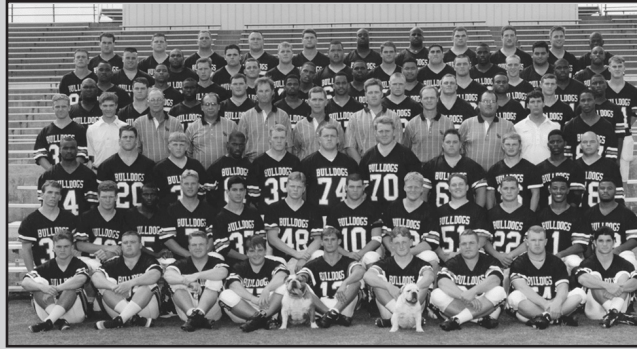

1996 (9-3-0, 4-1-0, T1st)

Coach Paul Sharp	SW	OP
Central Oklahoma	14	23
at West Texas A&M	31	21
Midwestern State	31	15
Panhandle	29	10
at Harding	23	35
at Southeastern	19	13
East Central	19	15
at Langston	6	20
at Northeastern	7	3
Northwestern	16	10
*Northwestern	17	7
*Montana Tech	33	31
*NAIA Playoffs		

2009 (1-10, 1-4, 5th LSC)

Coach Dan Cocannouer	SW	OP
at Emporia State	14	48
Eastern New Mexico	7	45
at Angelo State	10	55
West Texas A&M	15	41
at Tarleton State	3	66
Southeastern Okla.	10	33
at Northeastern State	6	13
@ Central Oklahoma	23	41
East Central	14	13
Okla. Panhandle	24	28
Texas A&M-Commerce	12	15

1997 (5-5-0, 5-1-0 T1st)

Coach Paul Sharp	SW	OP
at Abilene Christian	17	25
West Texas A&M	7	34
at Eastern New Mexico	12	21
Texas A&M-Commerce	7	17
Ouachita Baptist	12	6
at Southeastern	21	11
Northeastern	6	7
at Central Oklahoma	33	17
East Central	20	14
at Harding	42	33

1998 (0-10-0, 0-9-0)

Coach Paul Sharp	SW	OP
Abilene Christian	13	31
West Texas A&M	0	42
Eastern New Mexico	6	34
Texas A&M-Commerce	12	52
Ouachita Baptist	17	34
Southeastern	7	27
Northeastern	10	30
Central Oklahoma	6	20
East Central	8	13
Harding	9	20

1999 (5-5-0, 4-5-0)

Coach Paul Sharp	SW	OP
Adams State	17	13
at Tarleton State	3	7
West Texas A&M	25	20
at Abilene Christian	18	28
Ouachita Baptist	14	3
at Southeastern	16	21
Northeastern	15	12
at Central Oklahoma	16	18
East Central	7	17
at Harding	31	22

2000 (6-4-0, 2-3-0, T4th LSC)

Coach Paul Sharp	SW	OP
at Adams State (CO)	16	9
at TAMU-Kingsville	16	13
Tarleton St. (TX)	22	27
TAMU-Commerce	24	14
Central Oklahoma	27	21
at East Central	6	13
Panhandle	65	0
at Southeastern	10	6
Northeastern	0	26
at Midwestern St. (TX)	7	40

2001 (4-6-0, 2-3-0, T4th LSC)

Coach Paul Sharp	SW	OP
A&M-Kingsville	0	24
at Tarleton State	20	21
at Bacone College	49	13
at TAMU-Commerce	21	27
at Central Oklahoma	37	36
East Central	9	28
at Panhandle	15	12
Southeastern	22	15
at Northeastern	14	6
Midwestern State	5	29

2002 (7-4-0, 3-2-0, T2nd)

Coach Paul Sharp	SW	OP
At West Texas A&M	39	21
Panhandle	15	0
Midwestern State	0	6
Angelo State	31	24
Central Oklahoma	24	21
At East Central	31	17
At Northwestern La.	0	38
At Southeastern.	13	36
Northeastern	13	10
At Tarleton State	30	33

2003 (5-6-0, 1-4-0, 6th LSC)

Coach Paul Sharp	SW	OP
West Texas A&M	30	14
Bacone College	35	6
Midwestern State	10	24
at Angelo State	24	28
at Central Oklahoma	17	20
East Central	8	15
at Southern Nazarene	32	6
Southeastern Oklahoma	14	47
at Northeastern State	38	48
Tarleton State	21	17
at Eastern New Mexico	17	14

2004 (1-9, 1-4, 5th LSC)

Coach Paul Sharp	SW	OP
at Panhandle State	7	21
Midwestern State	14	19
at Eastern New Mexico	0	39
West Texas A&M	6	23
at TXA&M-Commerce	0	26
Central Oklahoma	19	37
at EastCentral	14	31
at Southeastern	7	49
Northeastern State	21	16
at Tarleton State	12	46

2005 (1-10, 0-5, 6th, LSC)

Coach Ryan Held	SW	OP
Panhandle State	13	10
at Midwestern State	0	49
Eastern New Mexico	0	28
at West Texas A&M	14	41
Tarleton State	9	16
at Central Oklahoma	20	37
East Central	20	37
at Missouri Rolla	9	20
Southeastern	13	42
at Northeastern State	13	17
Texas A&M-Commerce	16	37

2006 (6-5-0, 3-2, T2nd LSC)