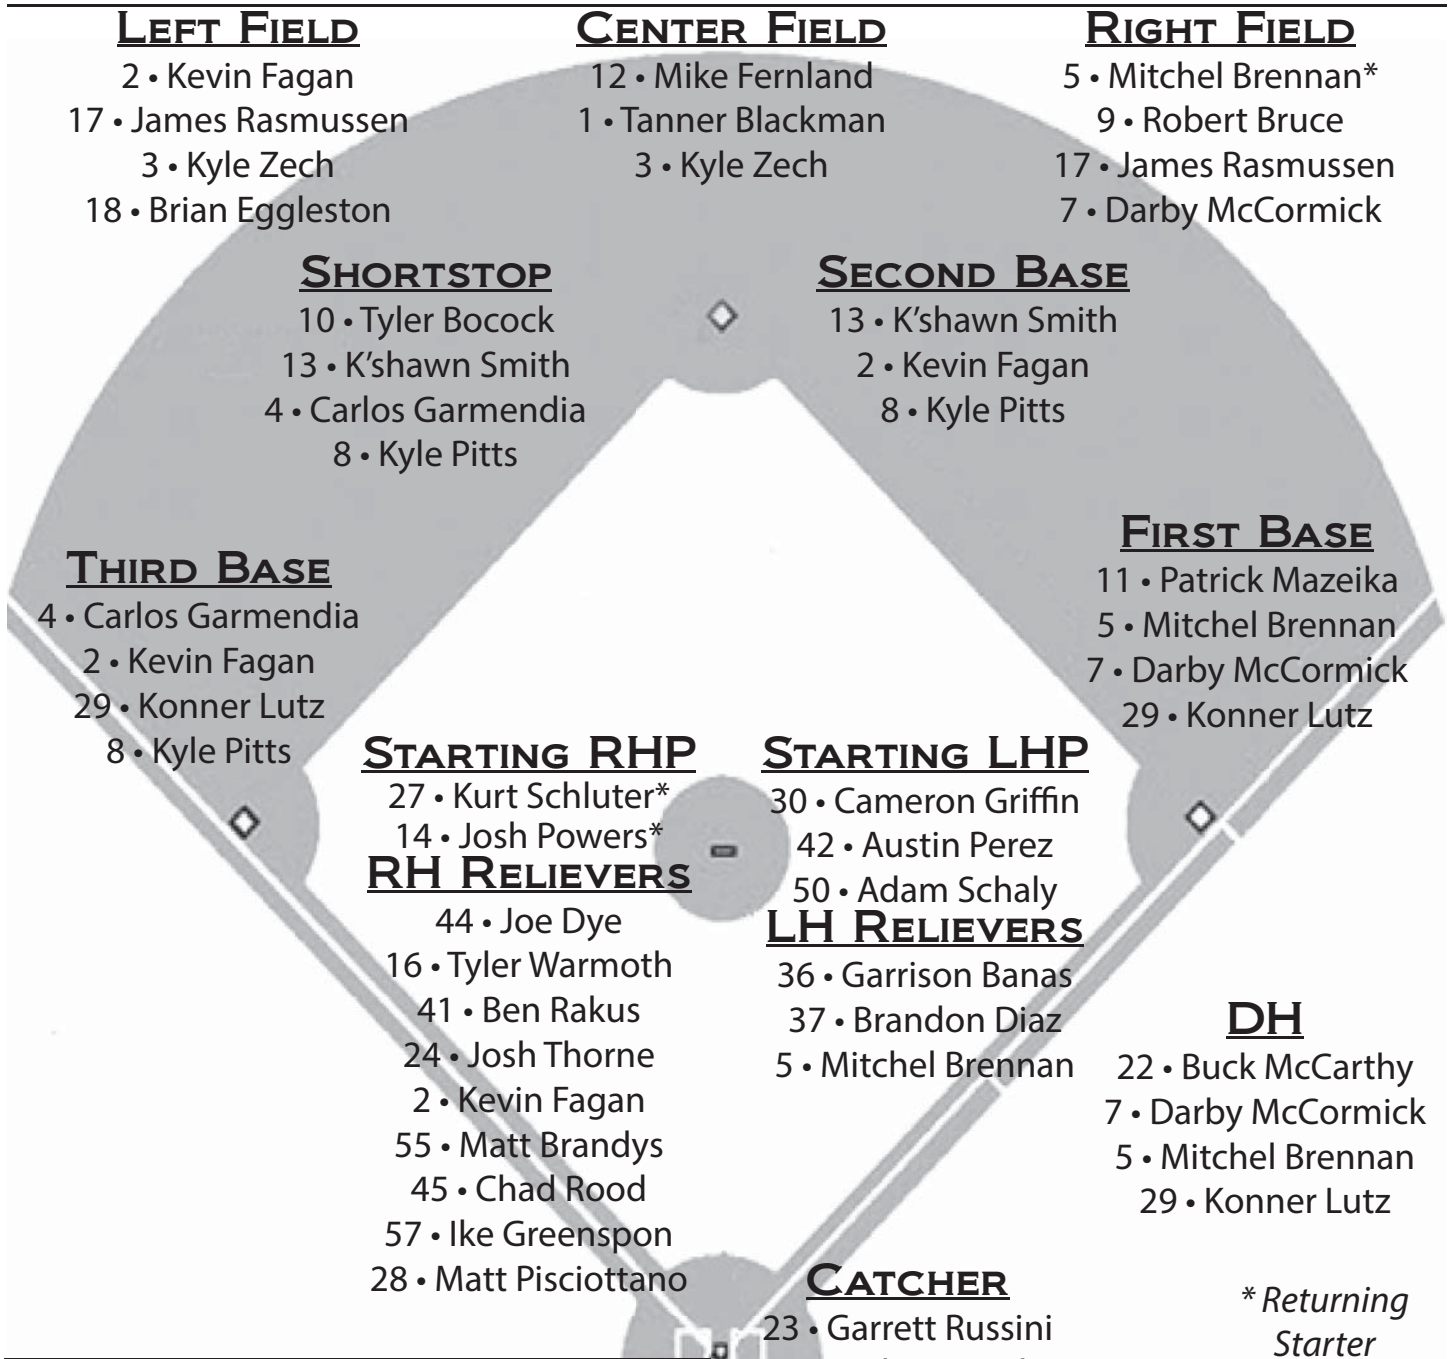

2013 STETSON DEPTH CHART

2013 PRONUNCIATION GUIDE

3	Kyle Zech	rhymes with Heck
11	Patrick Mazeika	mu-ZEEK-ah
16	Tyler Warmoth	war-MOTH
18	Brian Eggleston	EGG-el-ston
27	Kurt Schluter	shlooter
28	Matt Pisciotano	PISH-ah-TON-oh
35	Jake Pequignot	peg-eh-know
41	Ben Rakus	rake-us
50	Adam Schaly	shall-ee