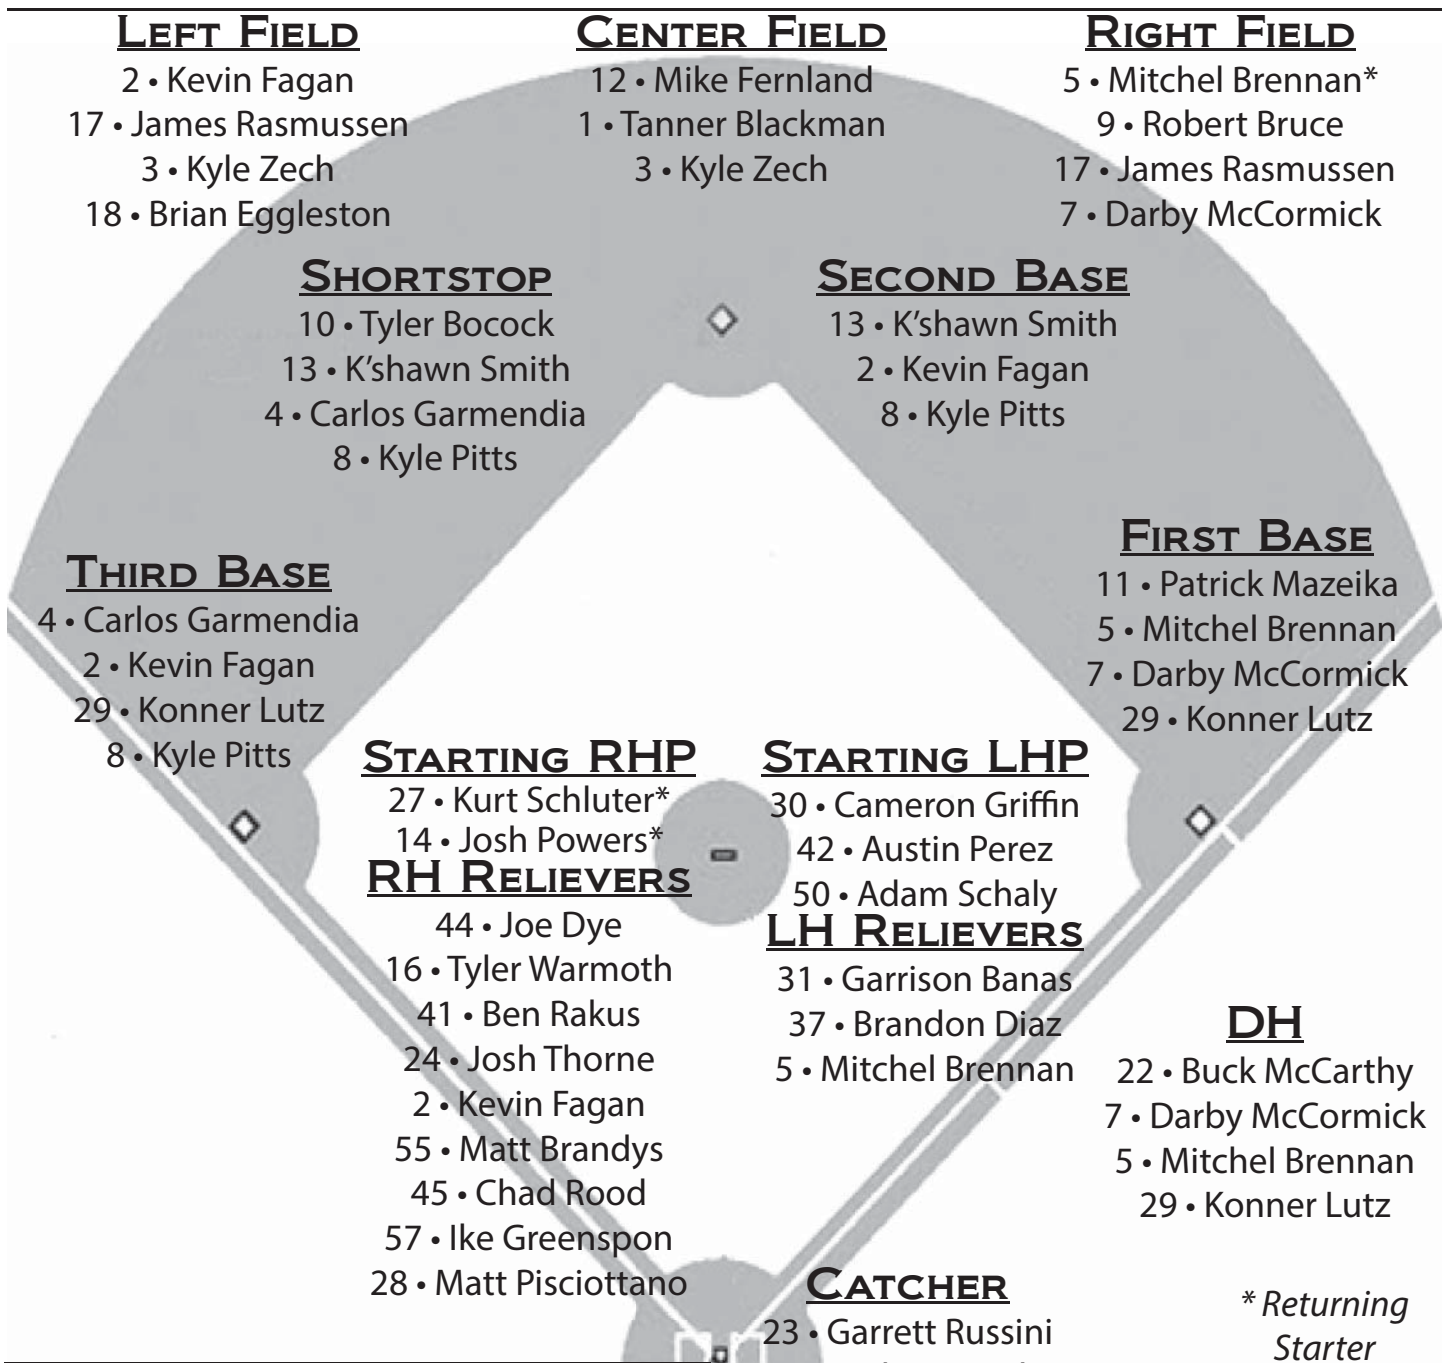

2013 STETSON DEPTH CHART

2013 PRONUNCIATION GUIDE

3	Kyle Zech	rhymes with Heck
11	Patrick Mazeika	mu-ZEEK-ah
16	Tyler Warmoth	war-MOTH
18	Brian Eggleston	EGG-el-ston
27	Kurt Schluter	shlooter
28	Matt Pisciotano	PISH-ah-TON-oh
35	Jake Pequignot	peg-eh-know
41	Ben Rakus	rake-us
50	Adam Schaly	shall-ee