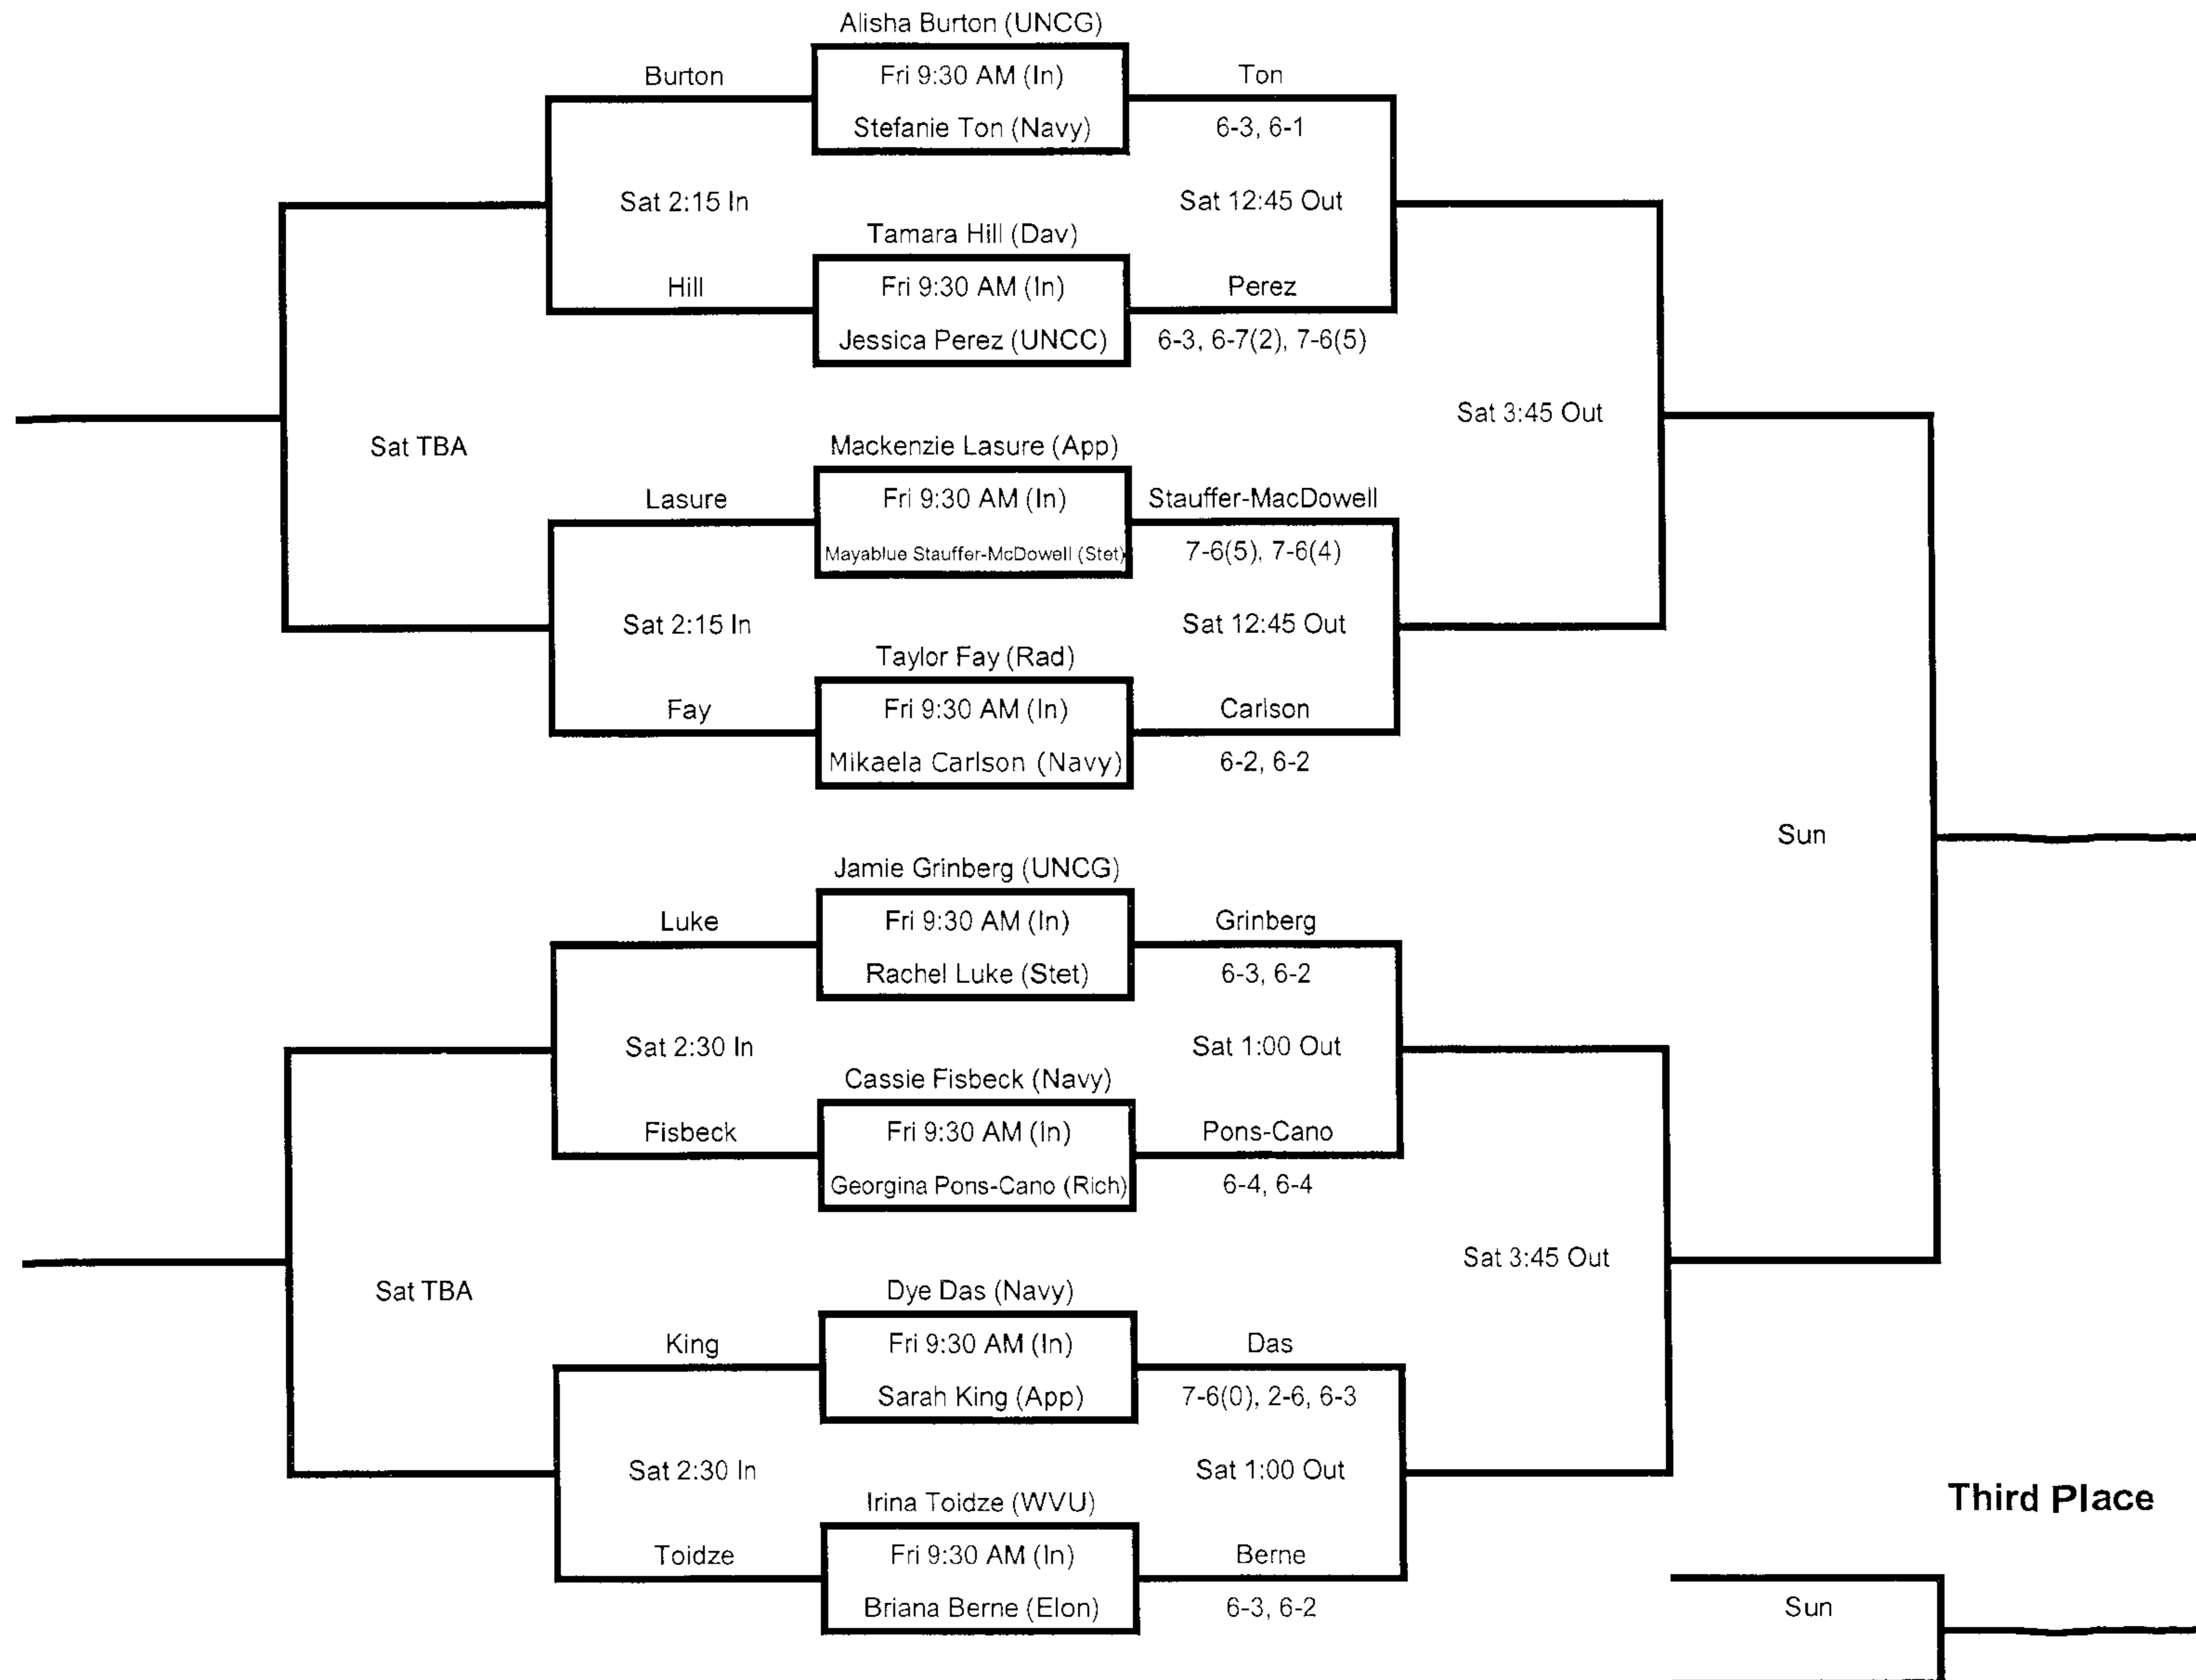

2012 Wake Forest Invitational

October 5-7
Wake Forest Tennis Center

F SINGLES