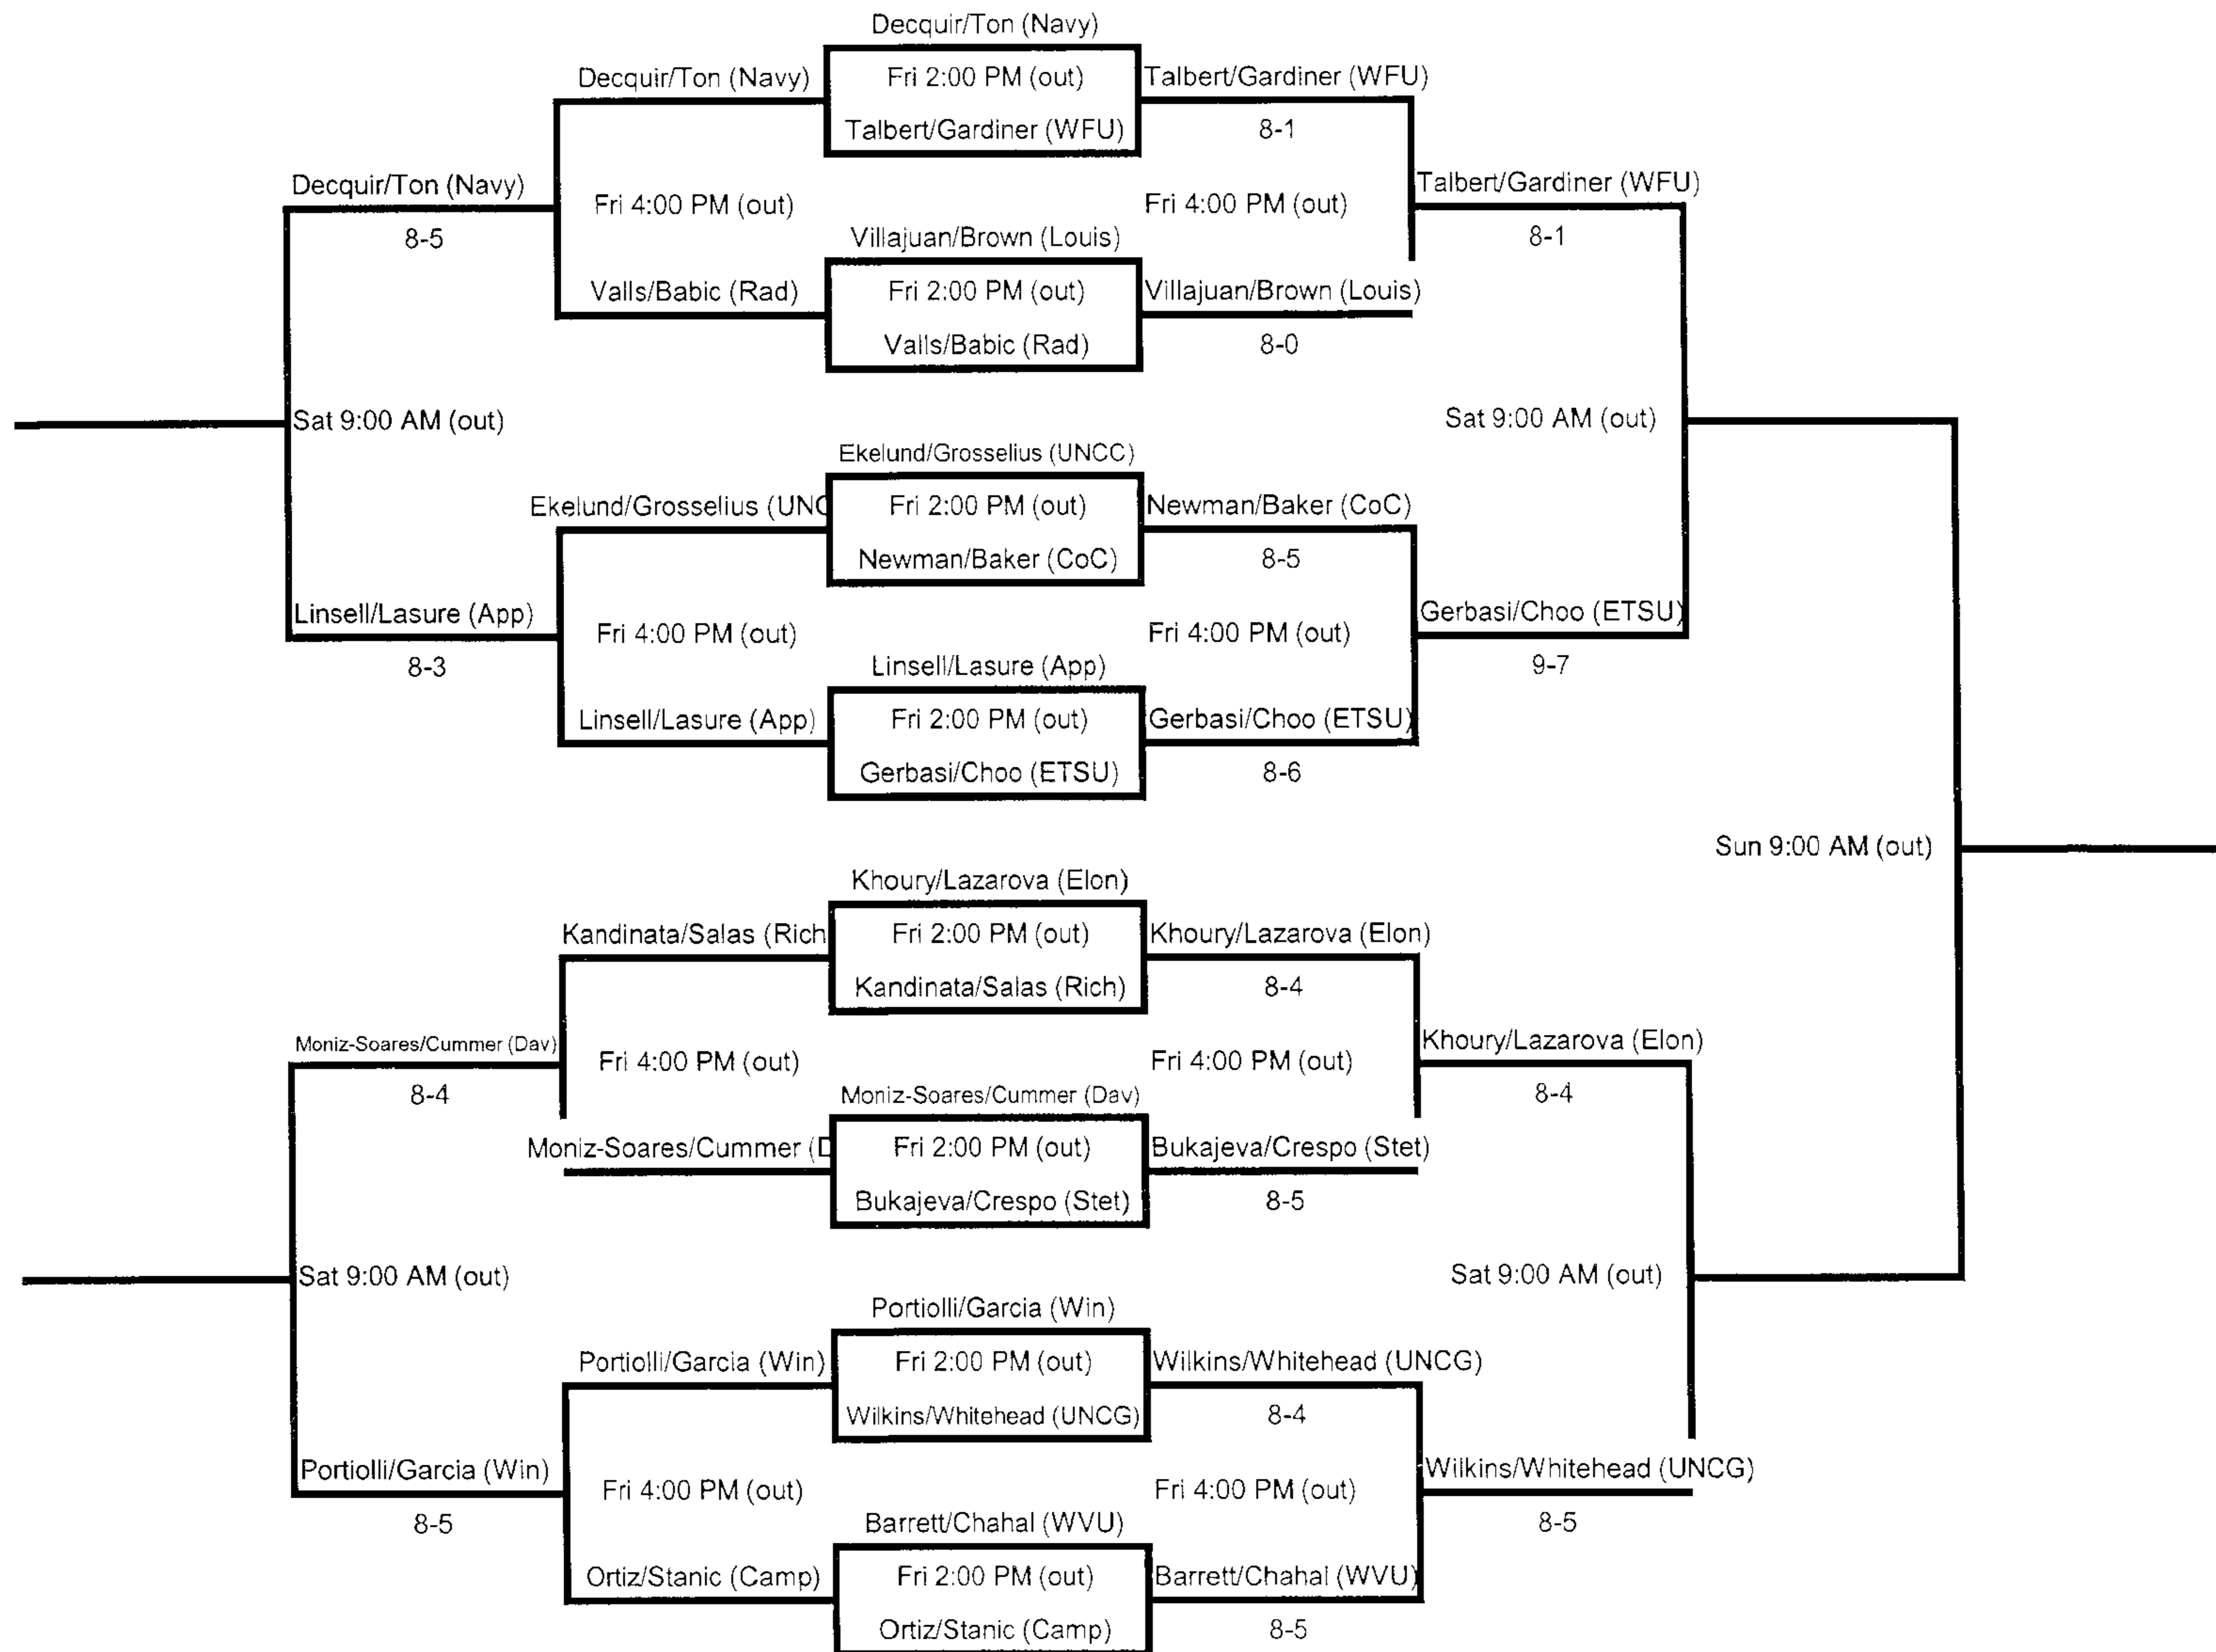

2012 Wake Forest Invitational

October 5-7
Wake Forest Tennis Center

A DOUBLES