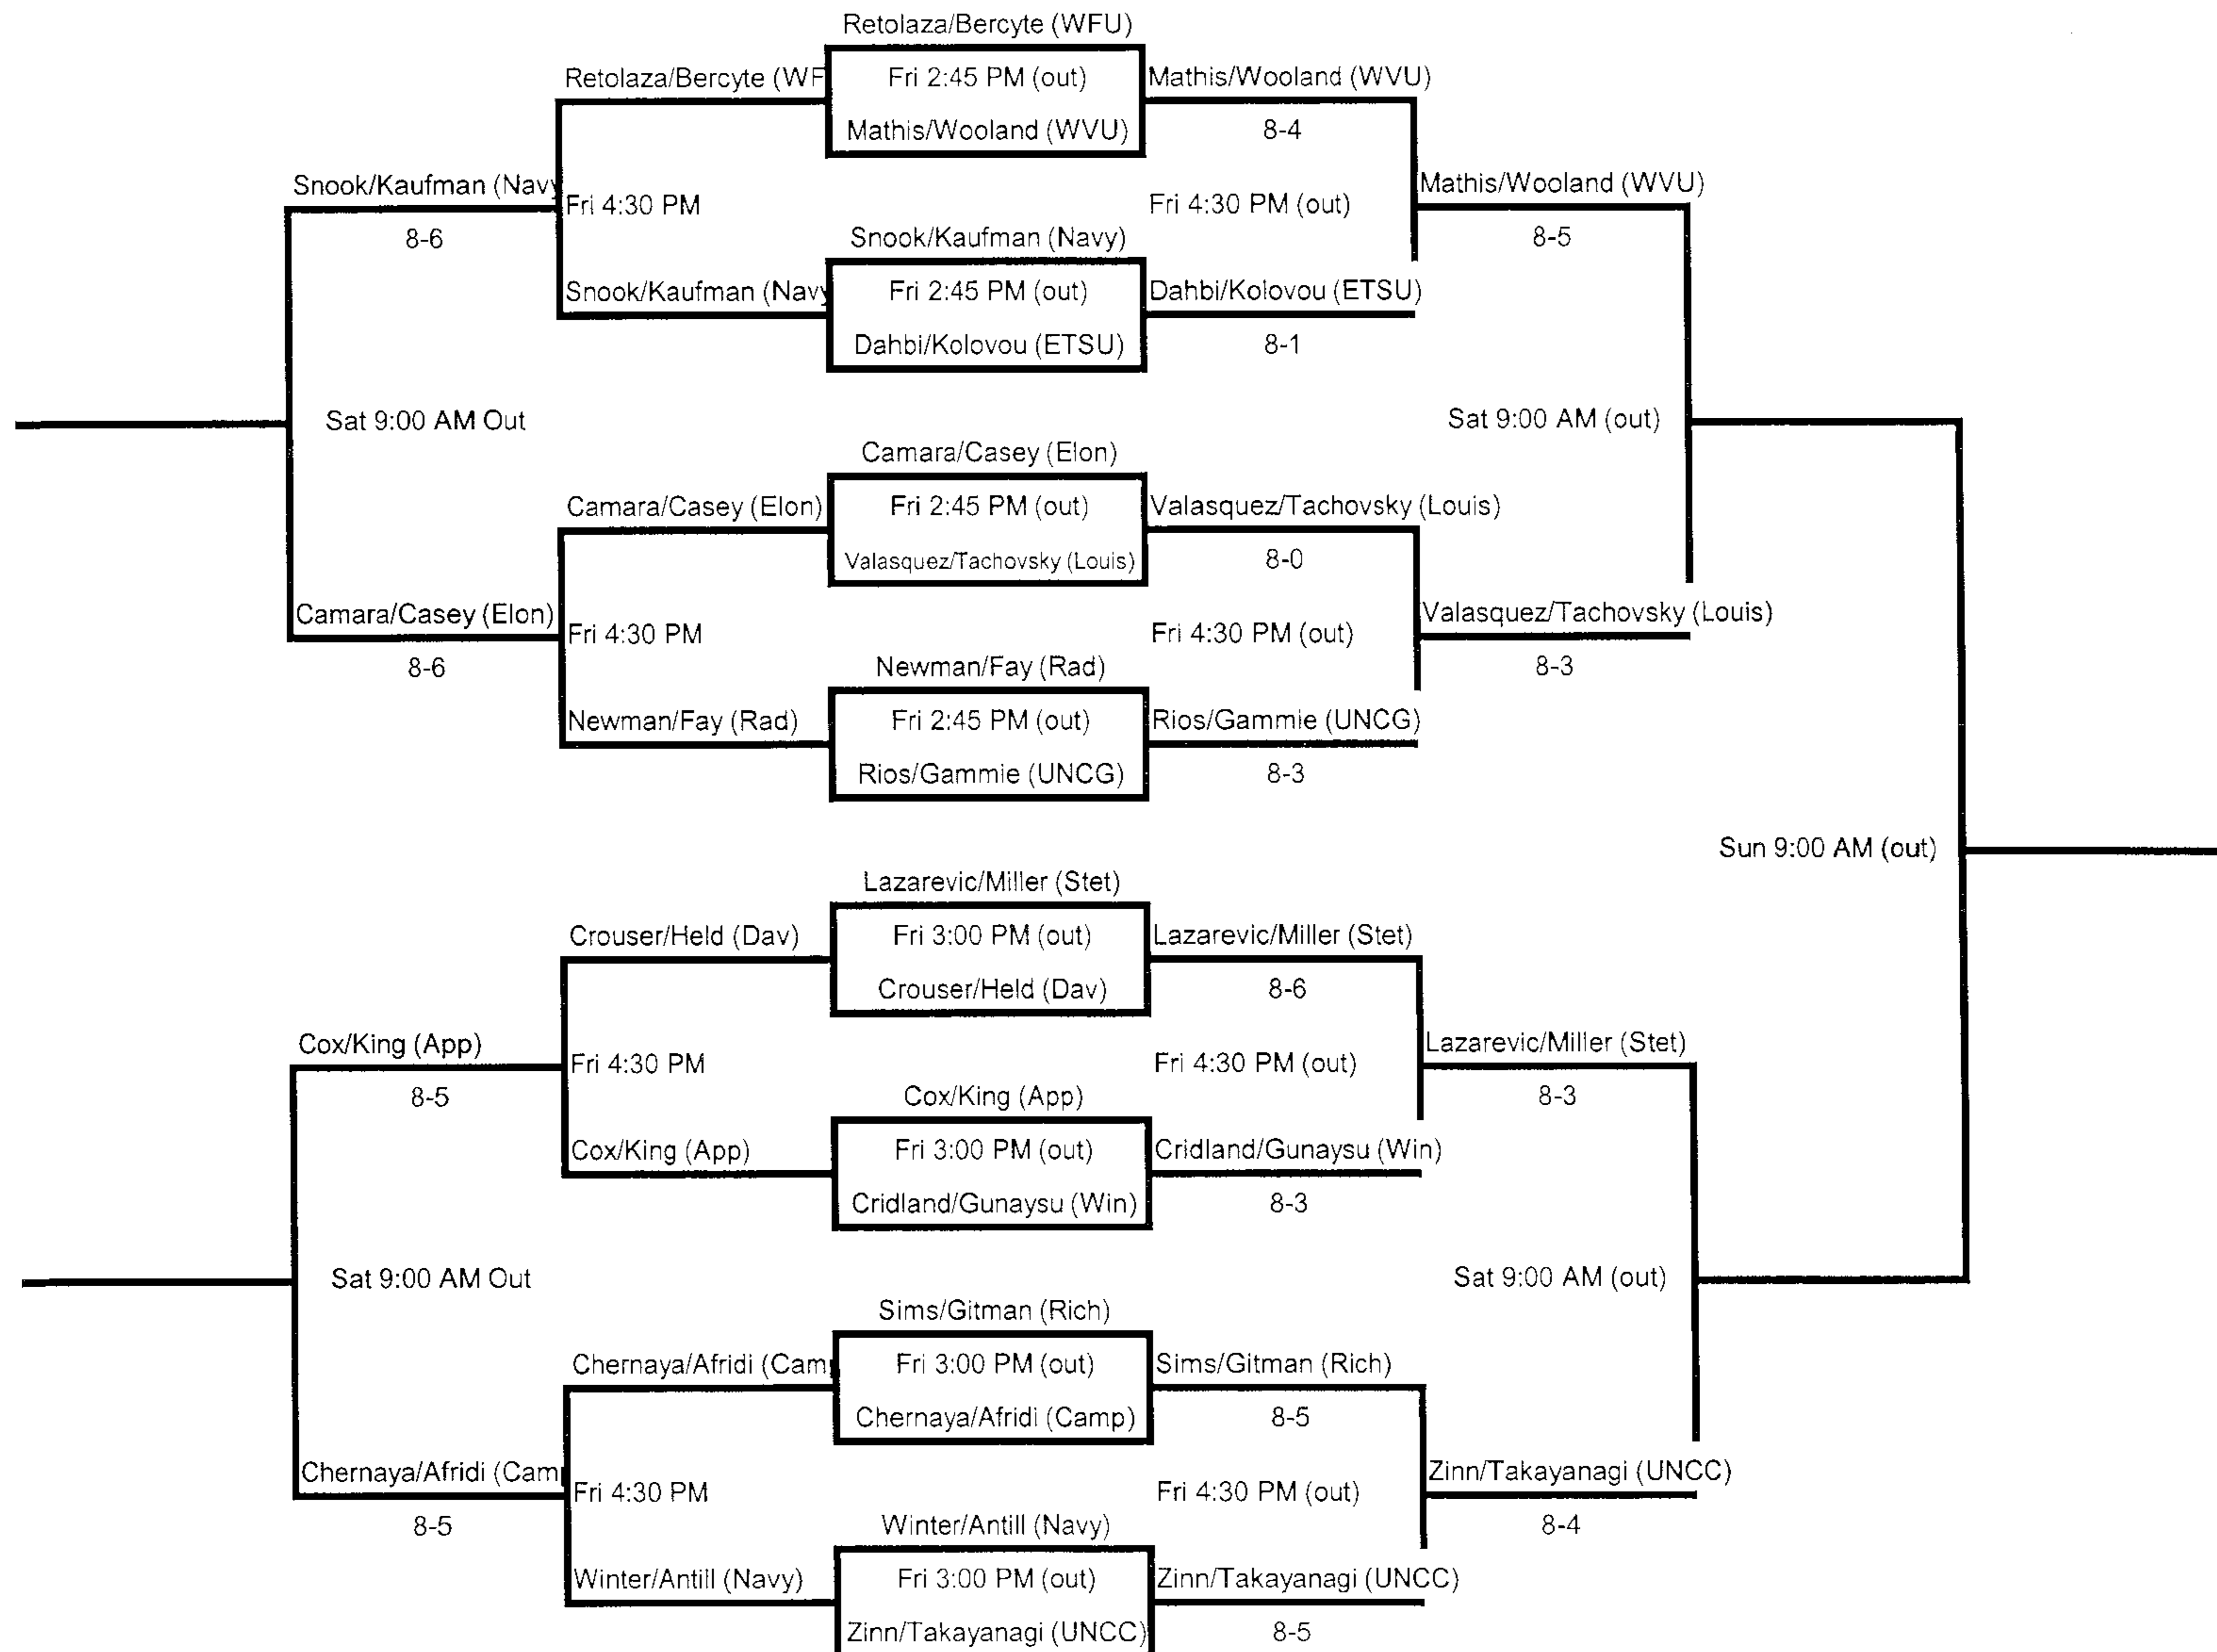

2012 Wake Forest Invitational

October 5-7
Wake Forest Tennis Center

B DOUBLES