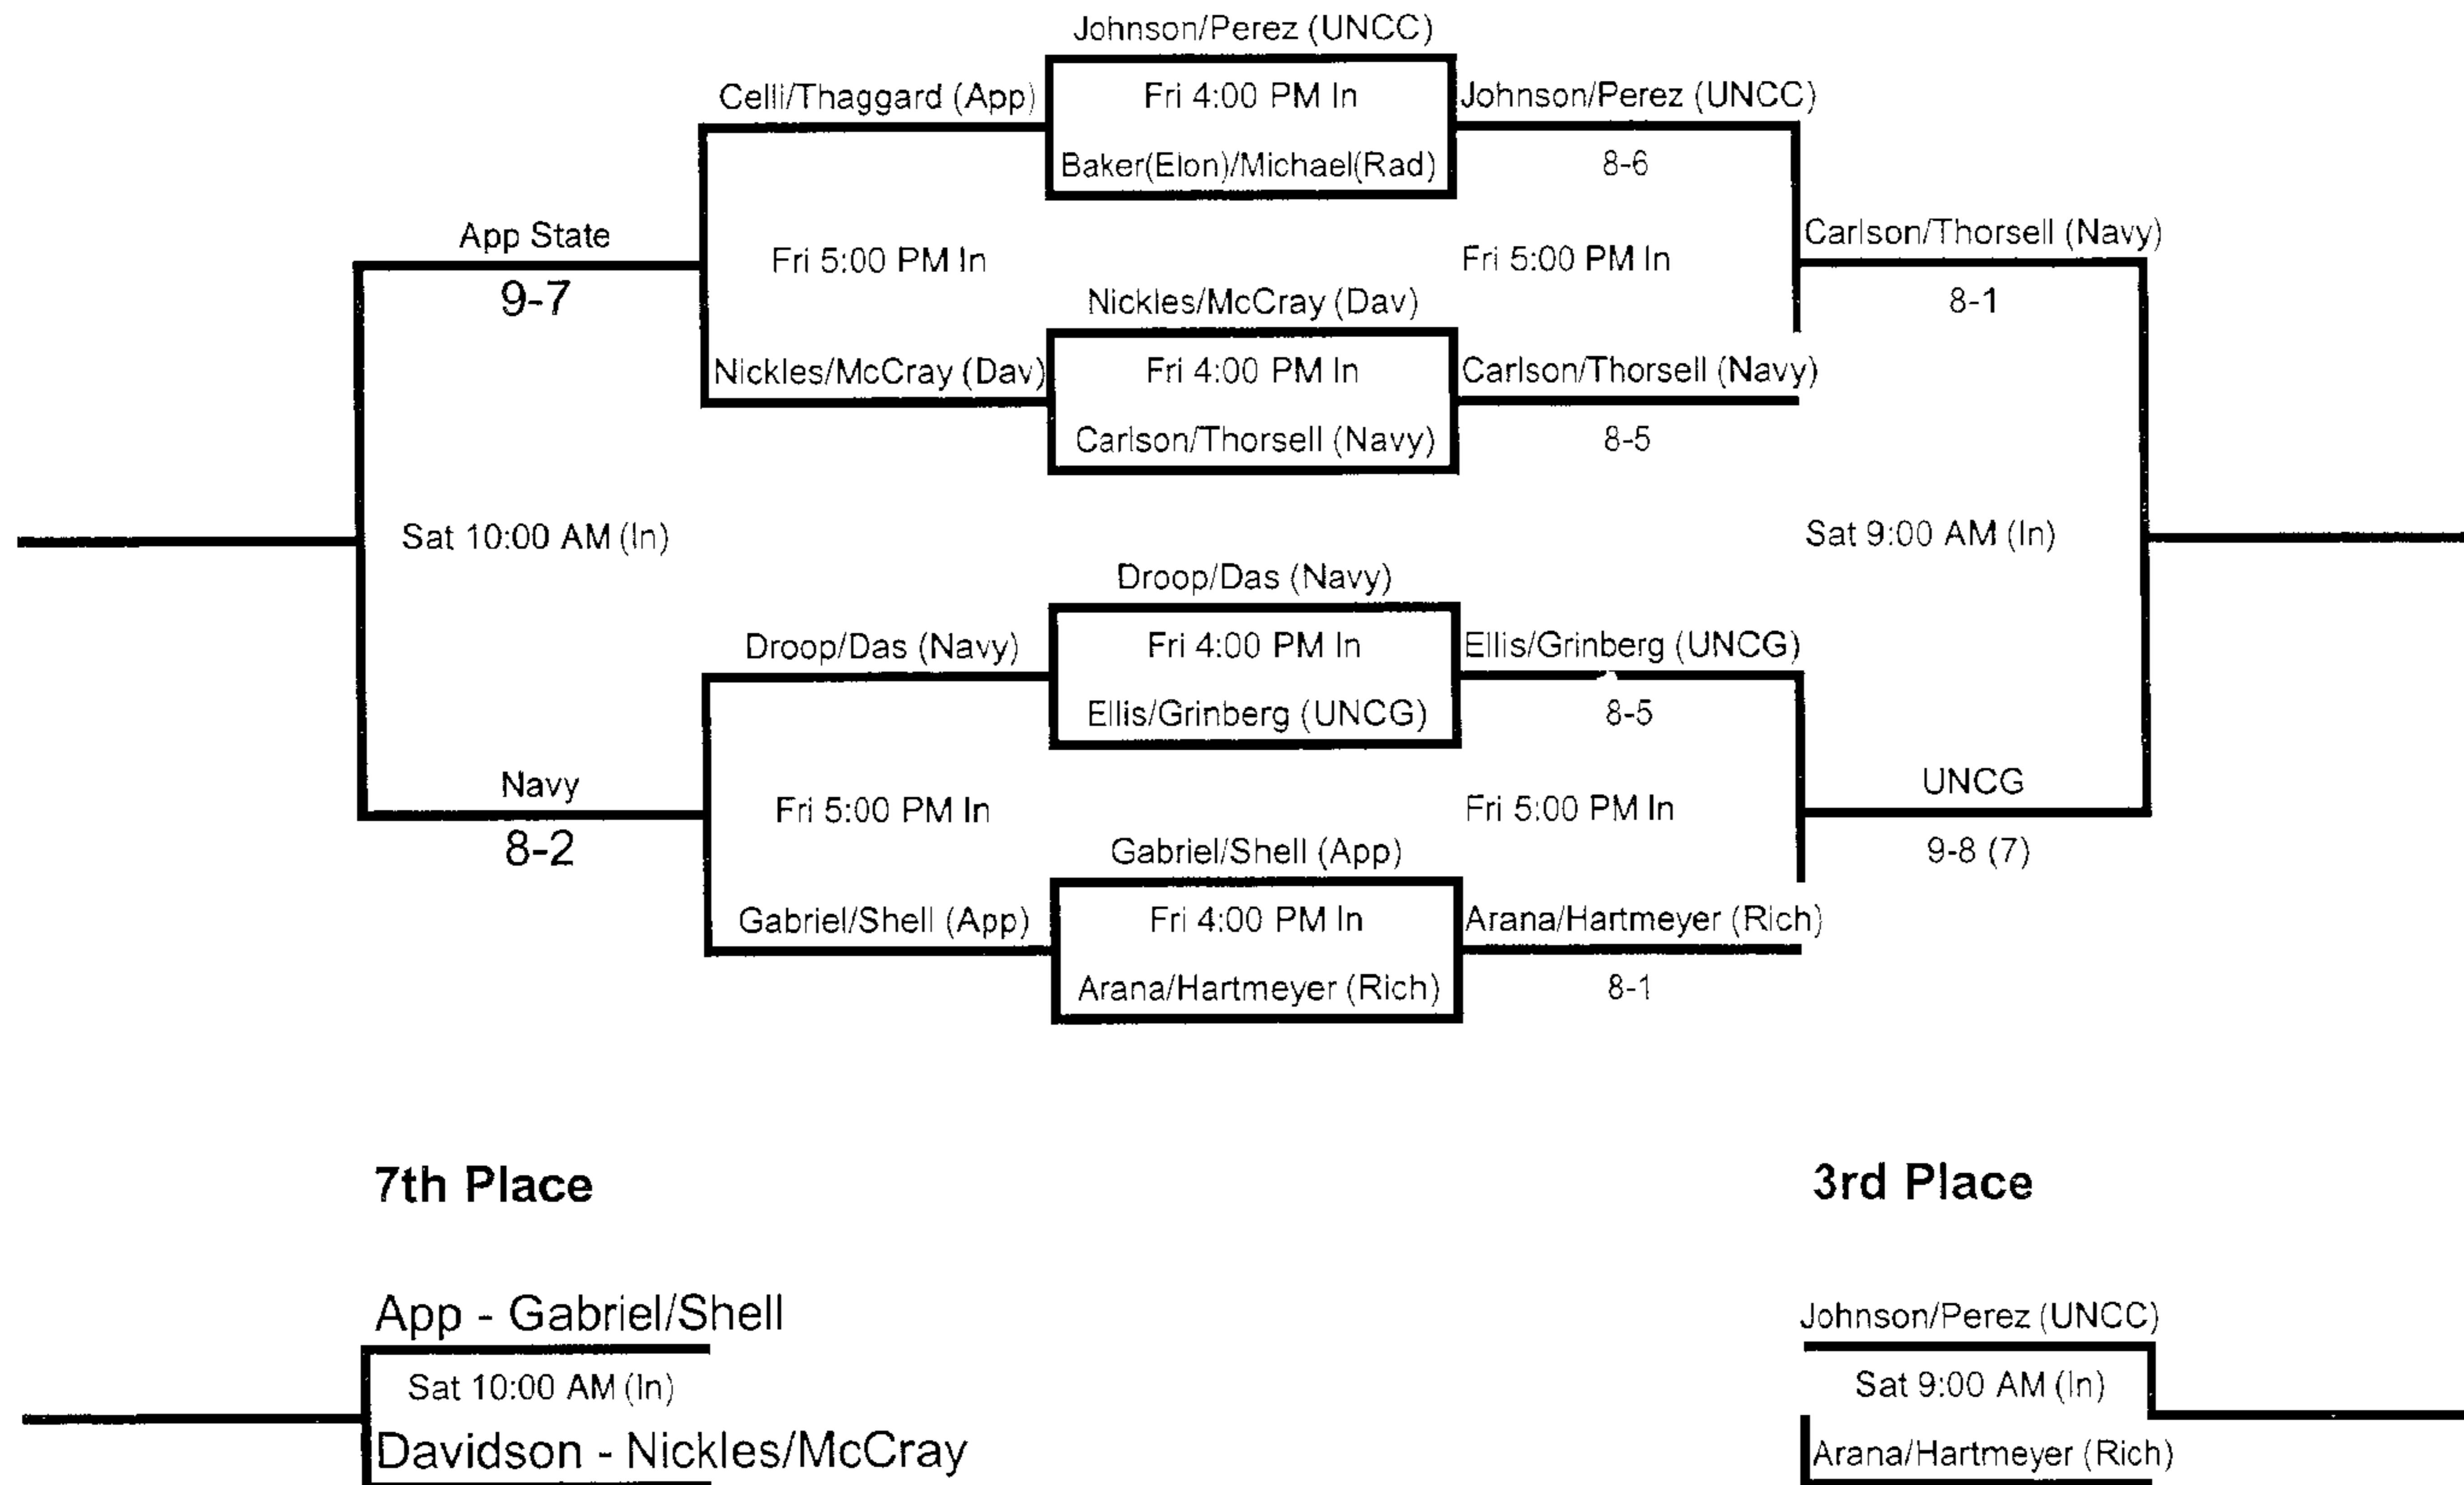

C DOUBLES

Fifth Place Bracket

Seventh Place Bracket

2012 Wake Forest Invitational

October 5-7
Wake Forest Tennis Center

D DOUBLES

Luke (Stetson)/Telenga (Campbell) def. Alison Michael (Radford)/Caroline Baker (Elon) - 8-5