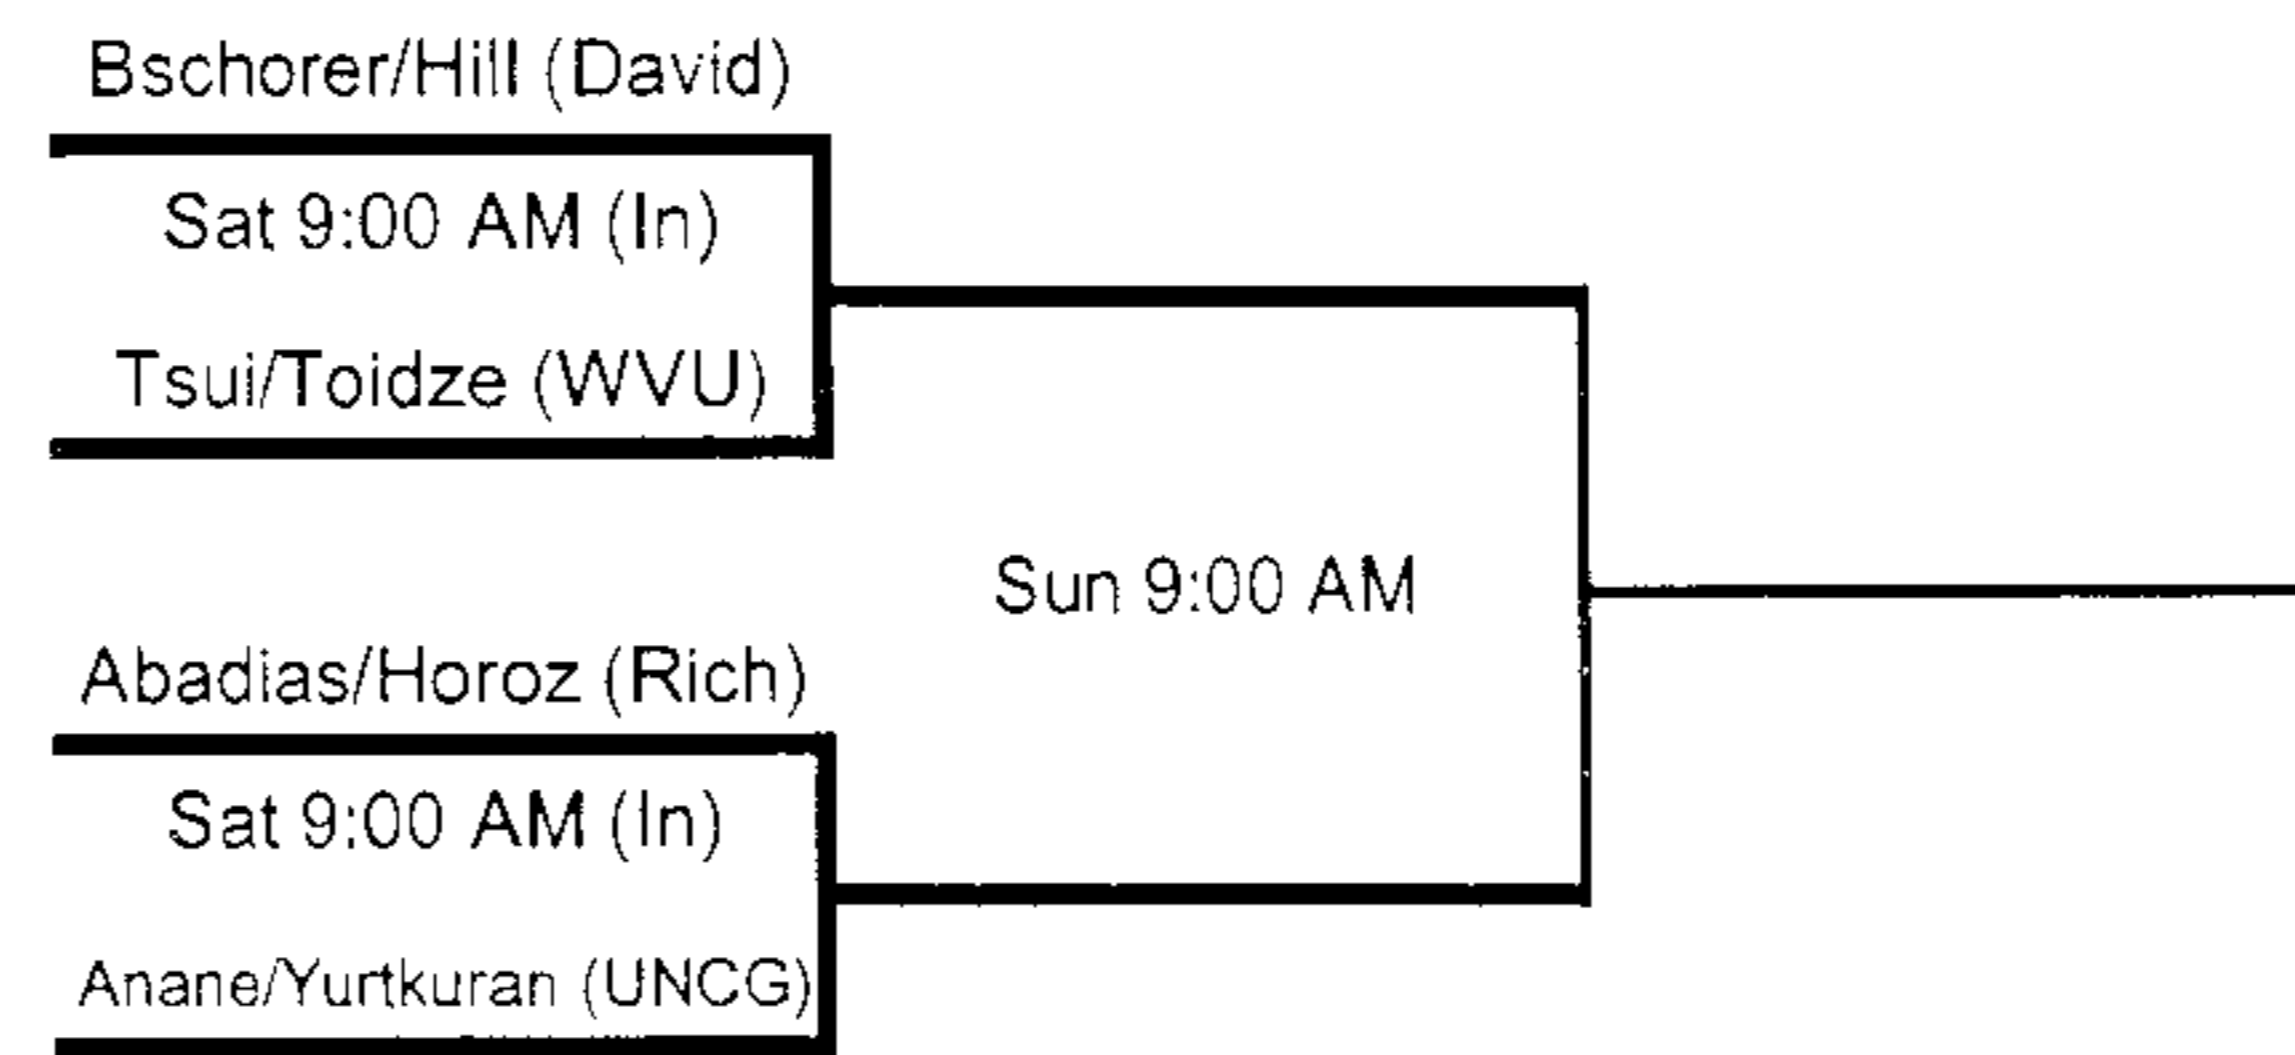

2012 Wake Forest Invitational

October 5-7
Wake Forest Tennis Center

C DOUBLES

Fifth Place Bracket

Seventh Place Bracket