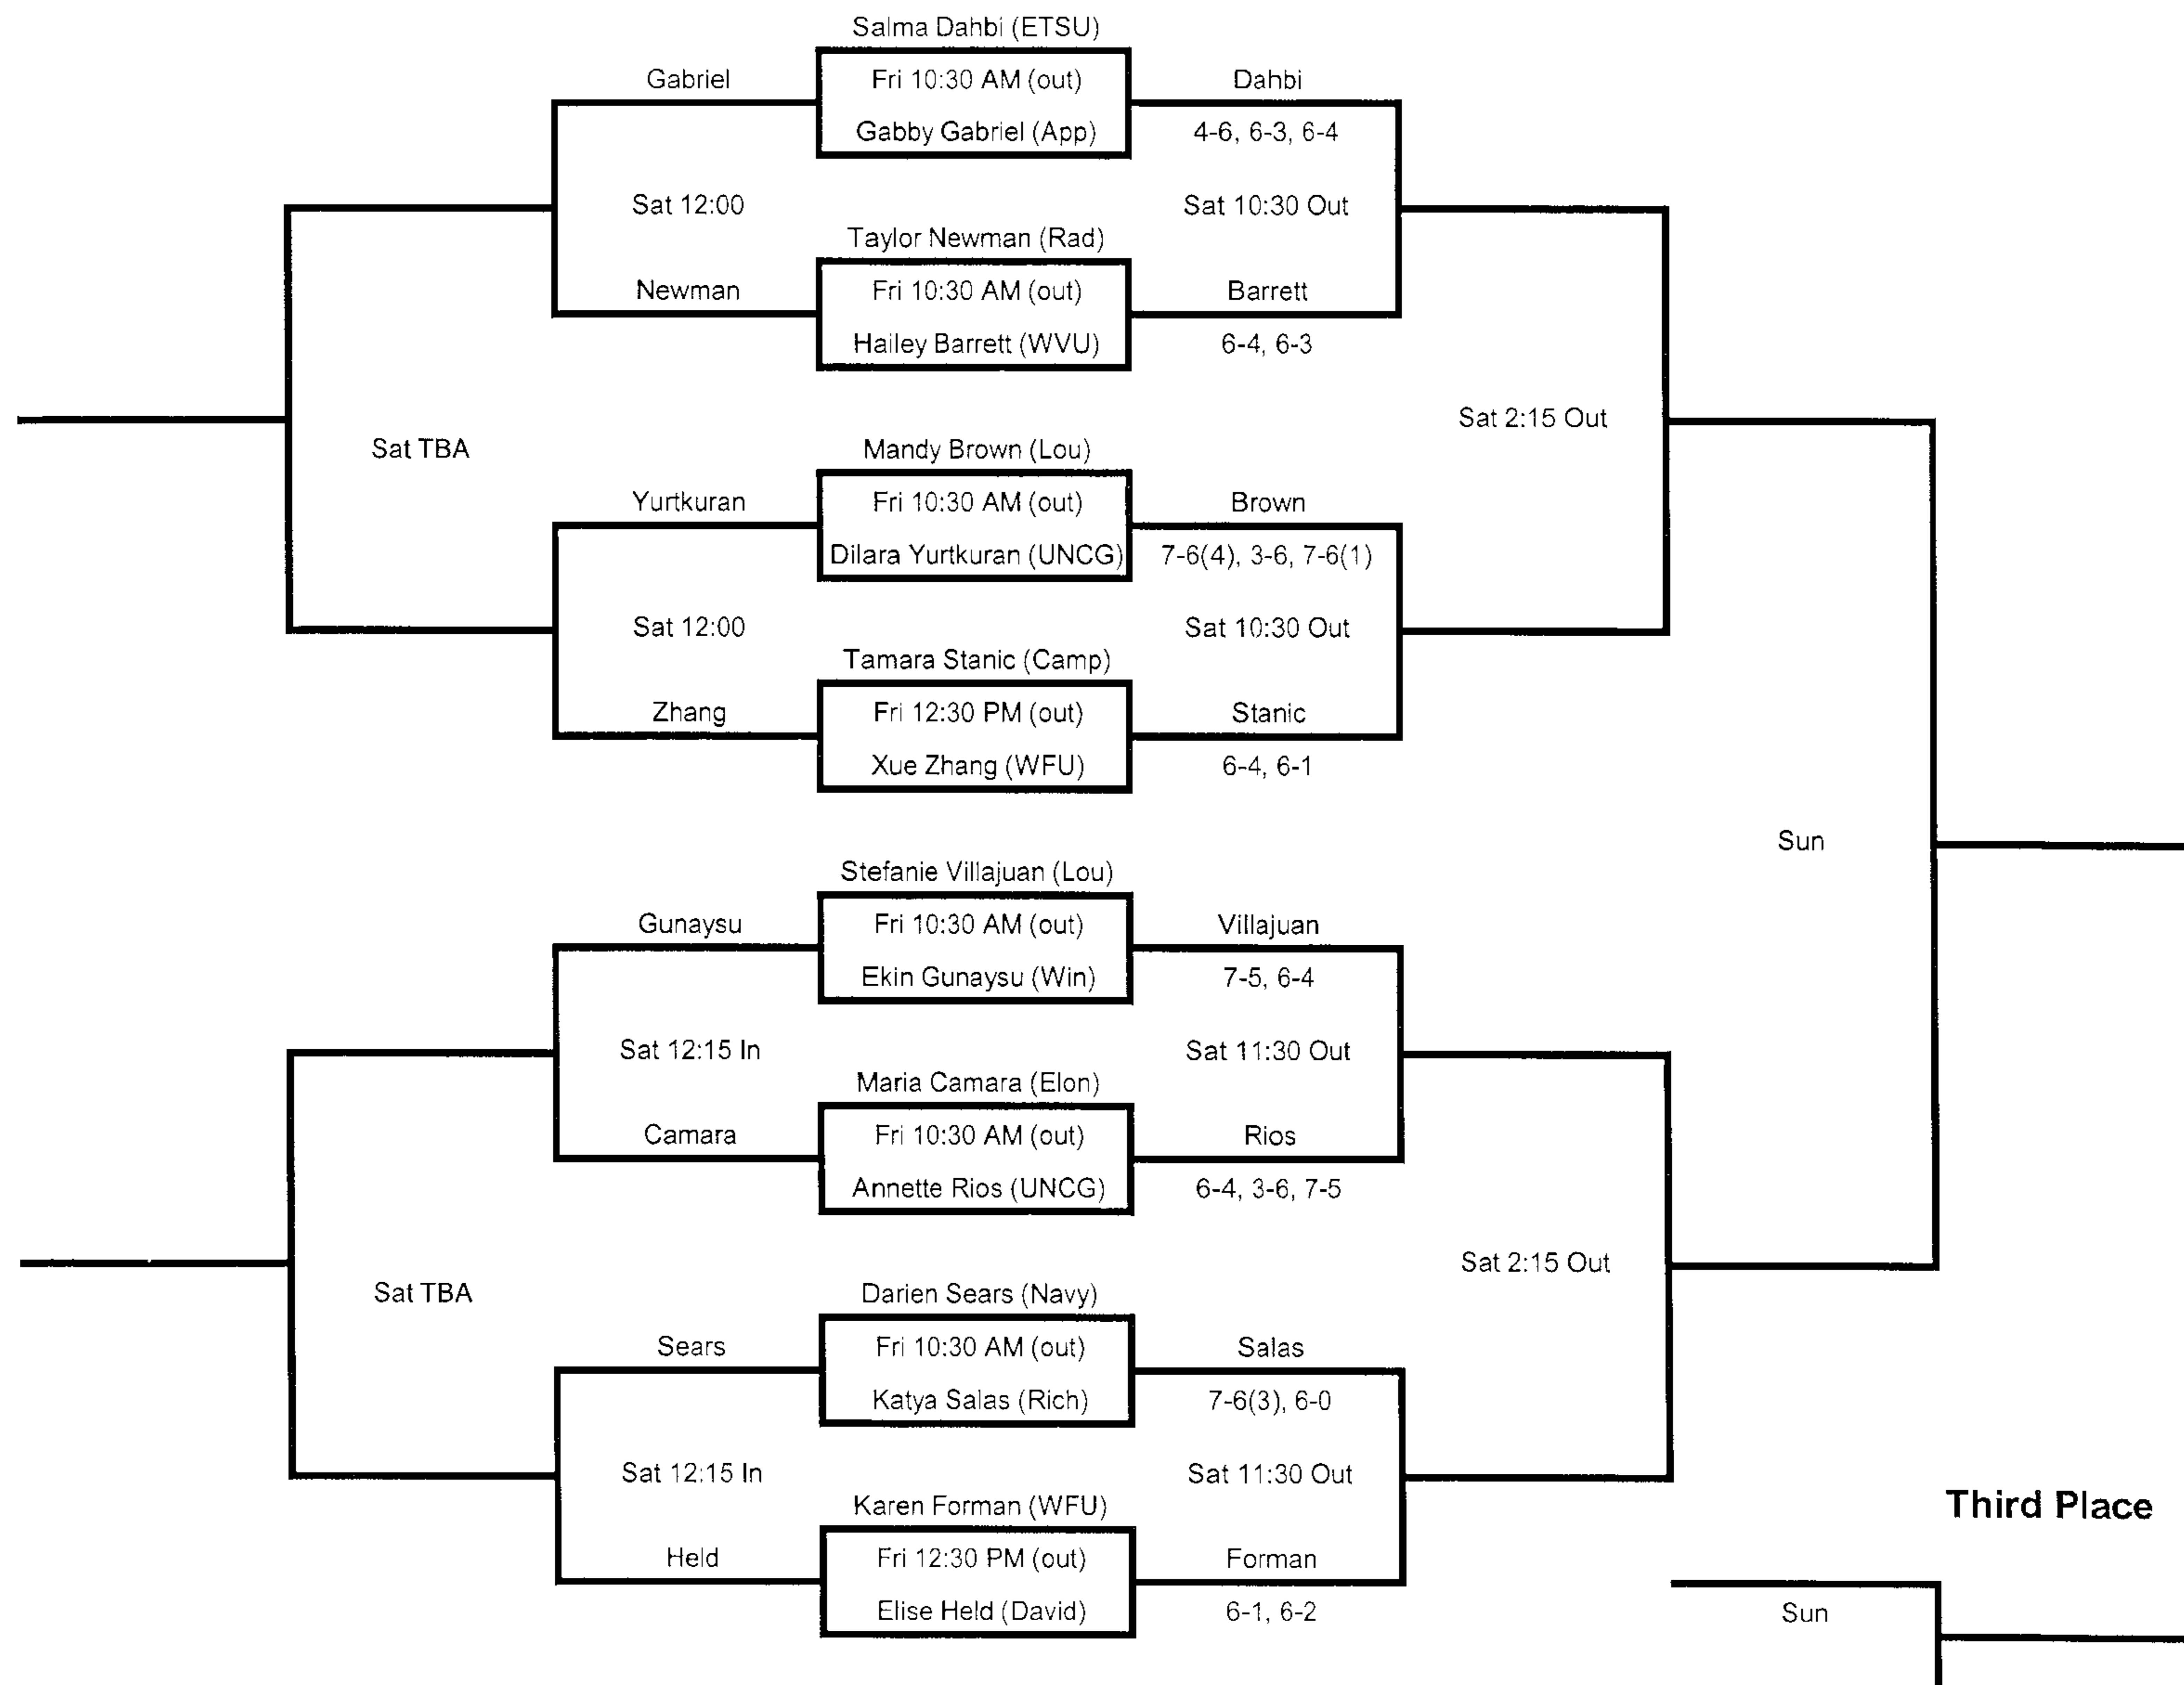

2012 Wake Forest Invitational

October 5-7
Wake Forest Tennis Center

C SINGLES