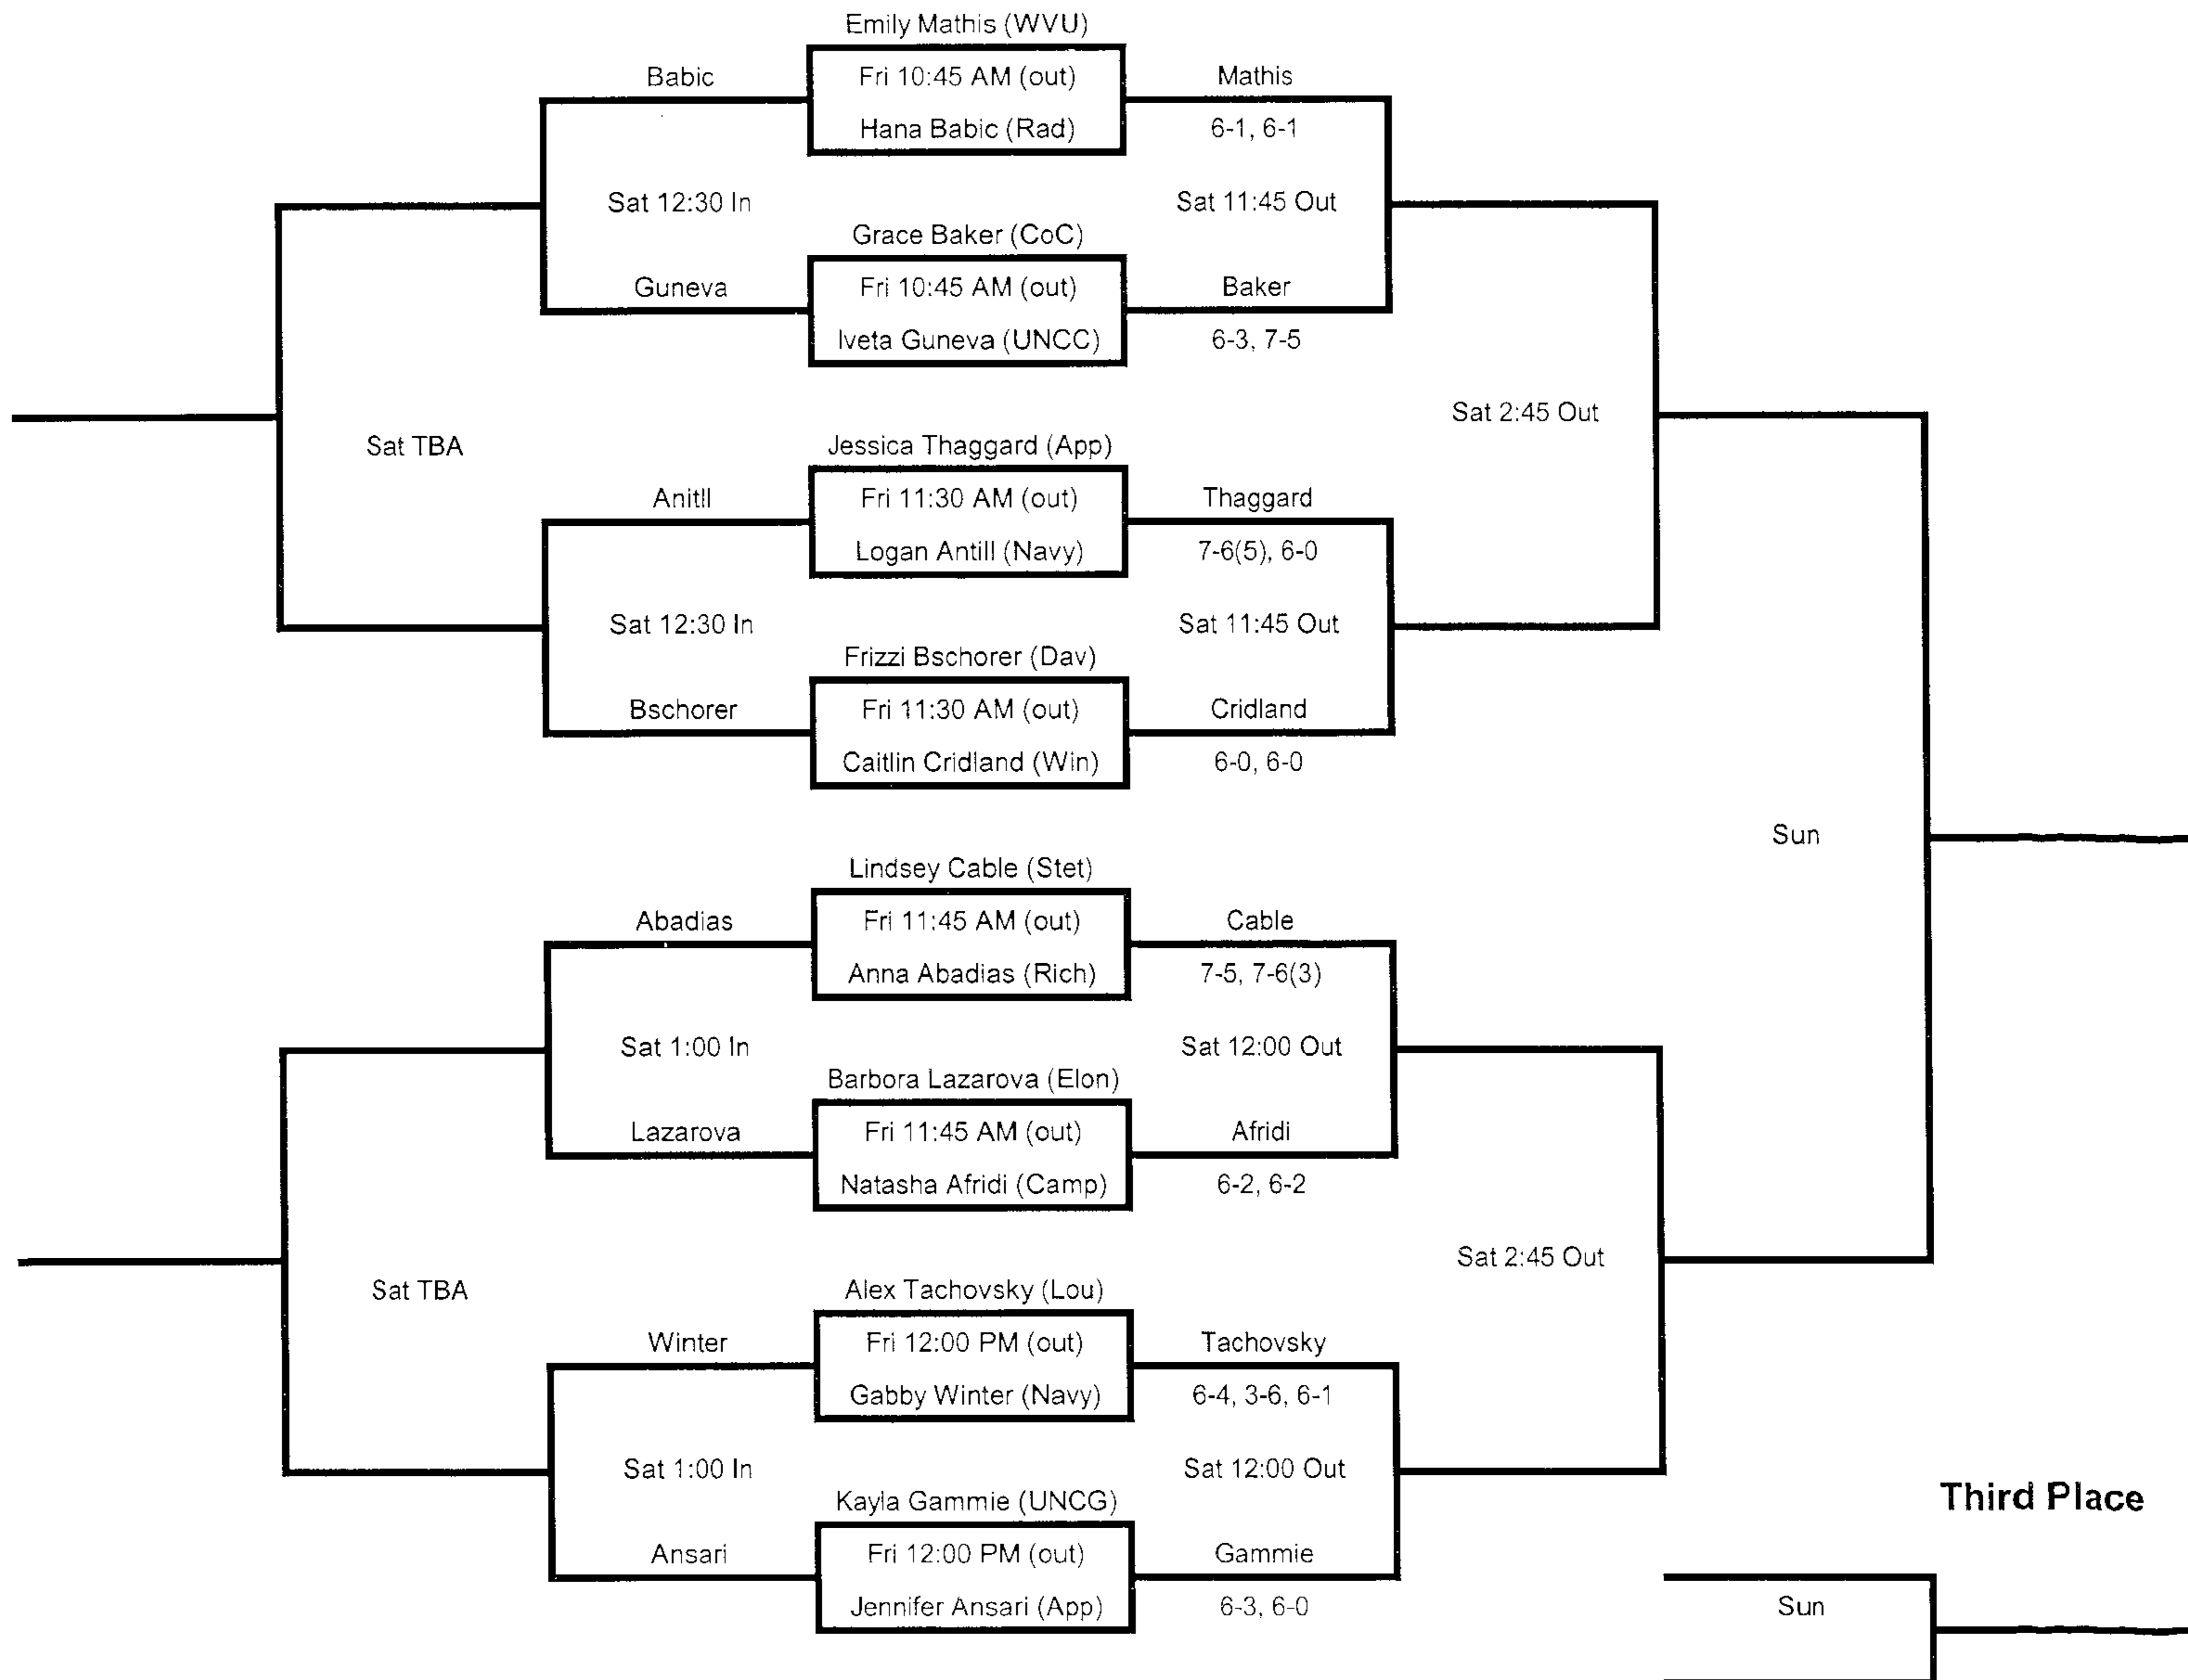

2012 Wake Forest Invitational

October 5-7
Wake Forest Tennis Center

D SINGLES