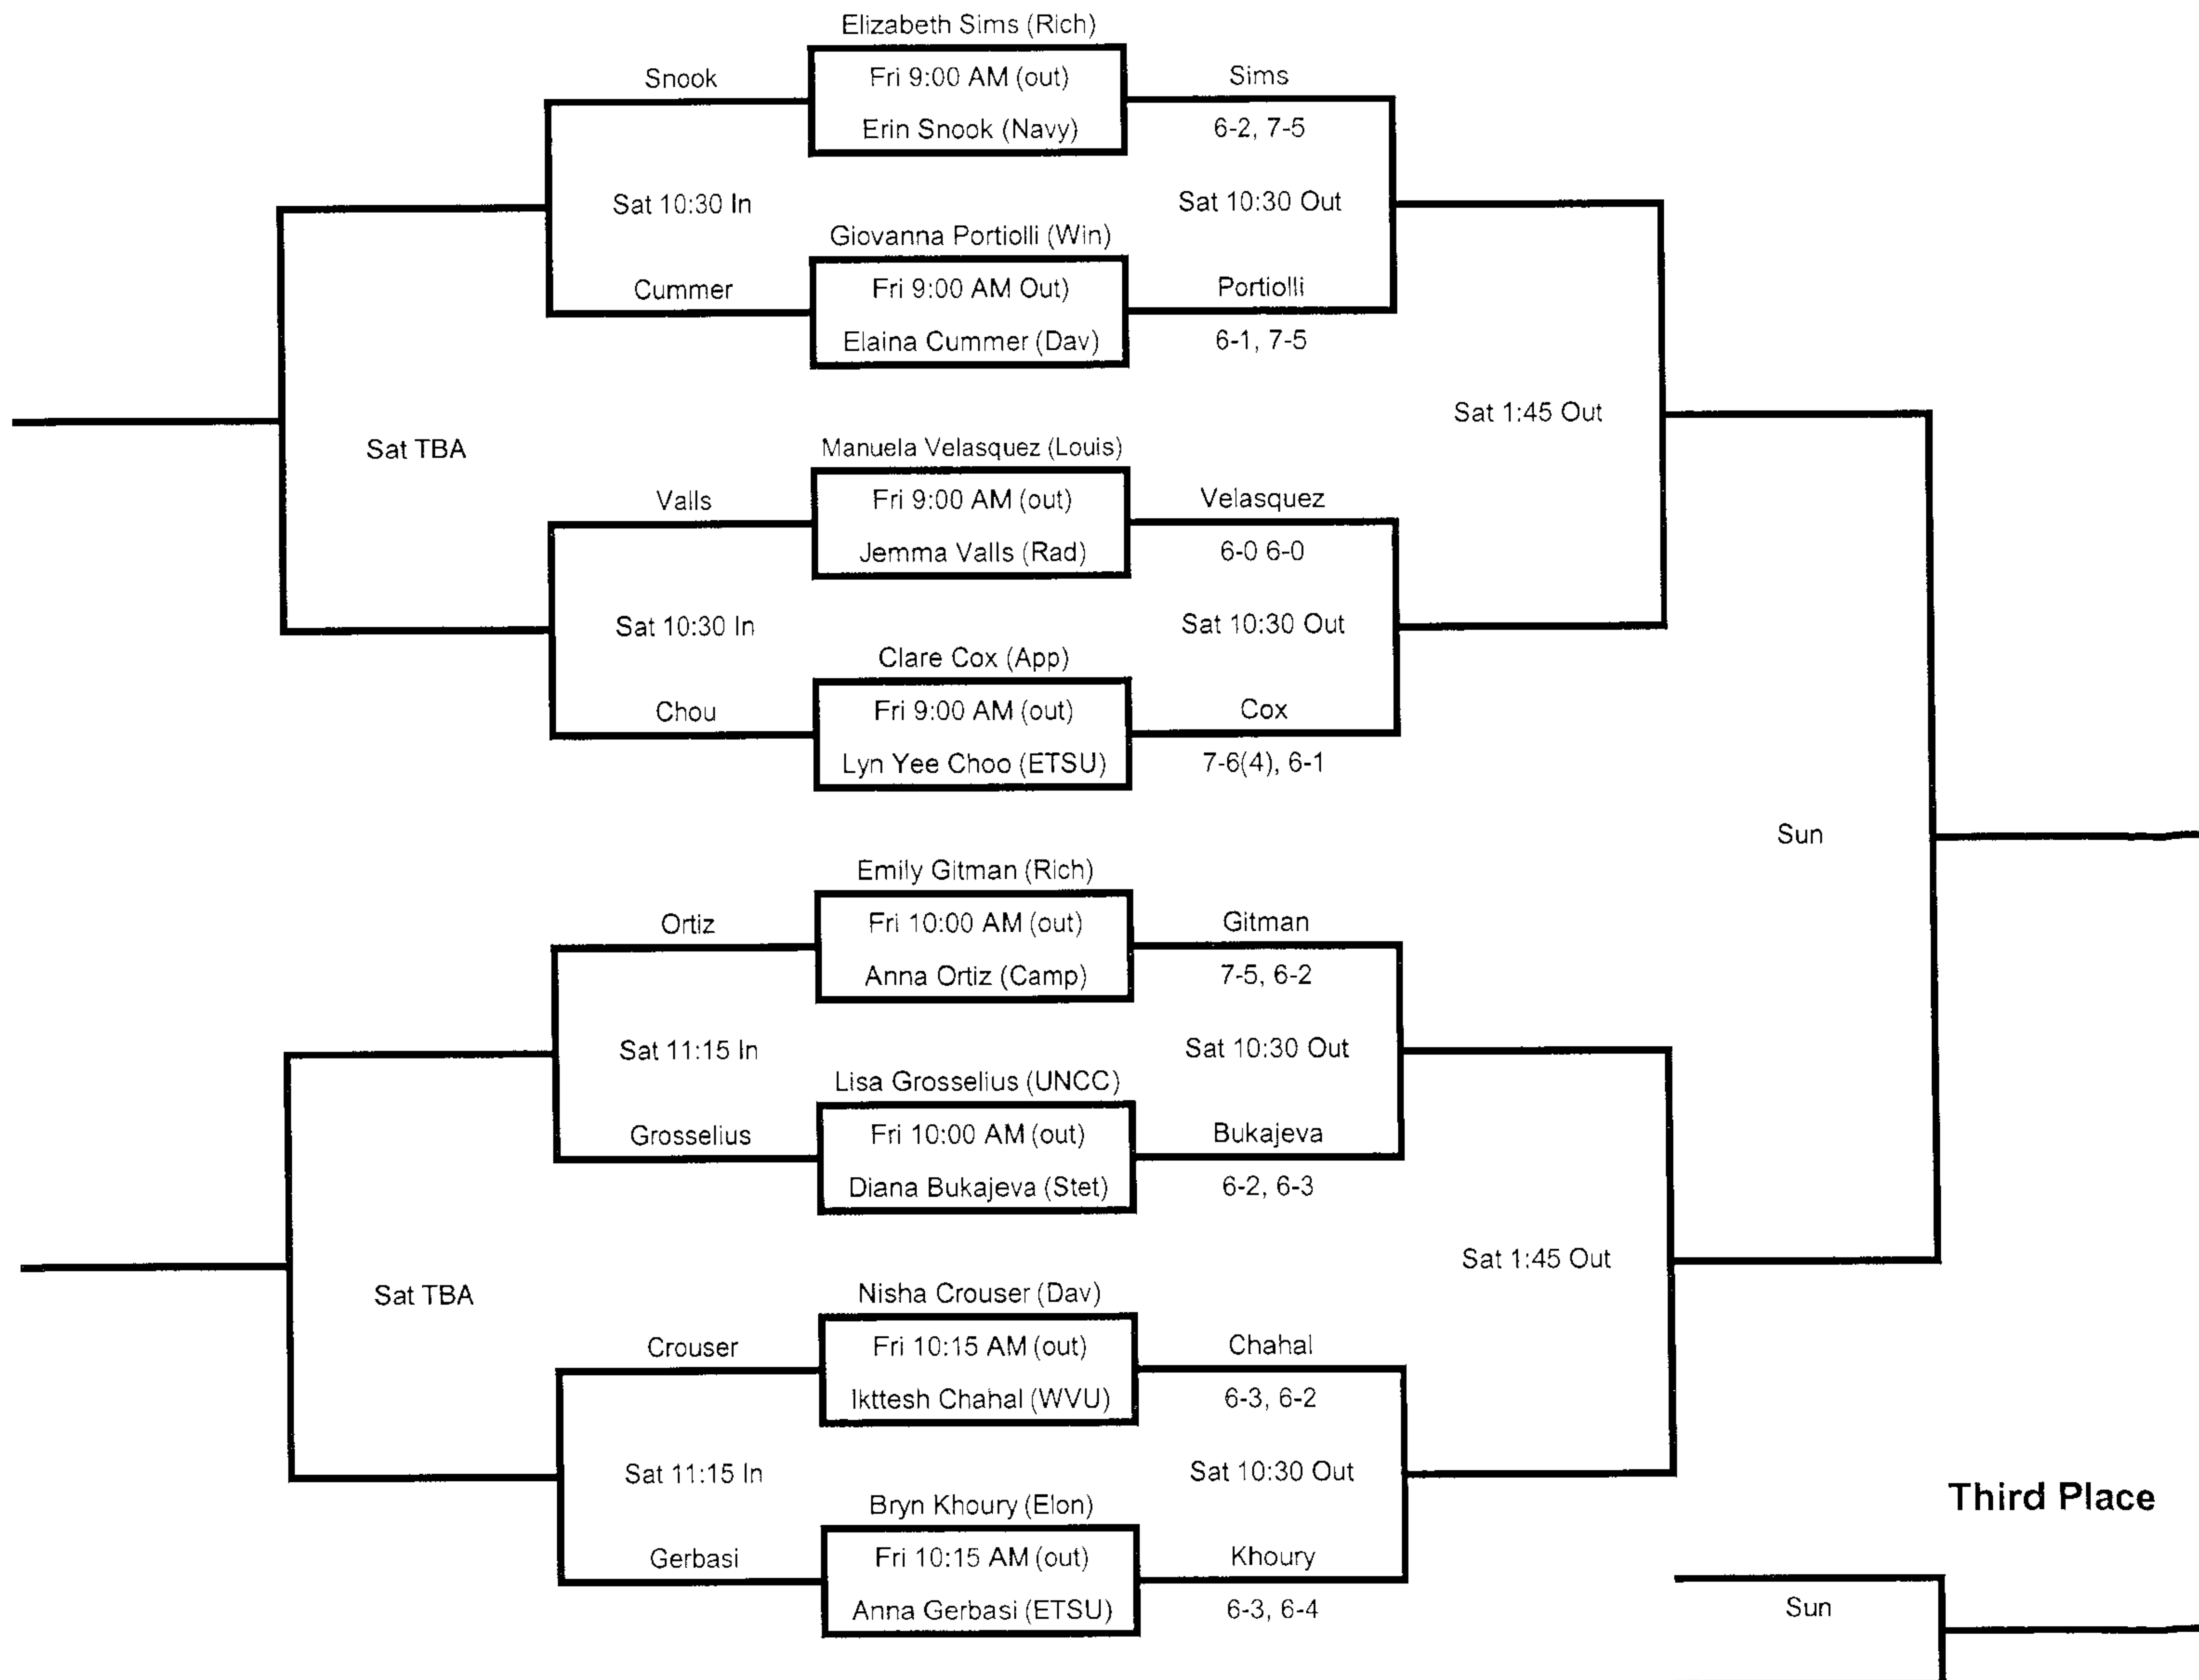

2012 Wake Forest Invitational

October 5-7
Wake Forest Tennis Center

B SINGLES