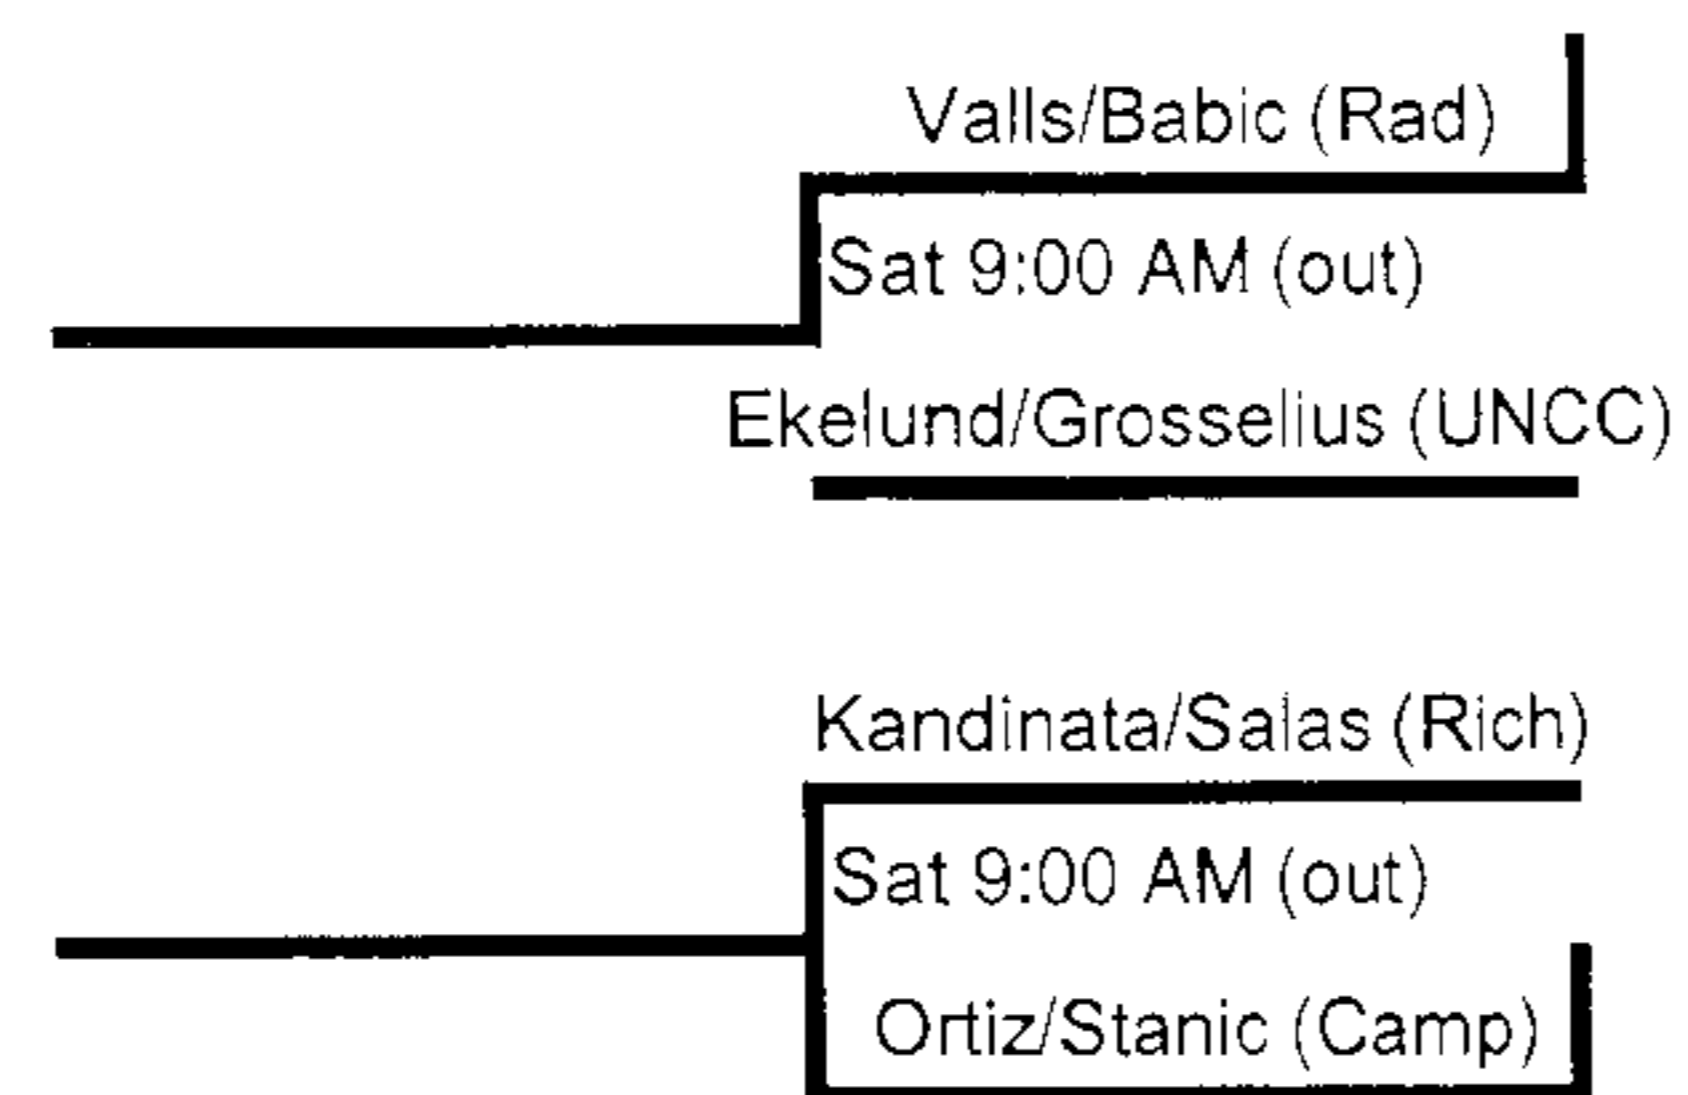

2012 Wake Forest Invitational

October 5-7
Wake Forest Tennis Center

A DOUBLES

2012 Wake Forest Invitational

October 5-7
Wake Forest Tennis Center

A DOUBLES

13th Place Bracket

Fifth Place Bracket