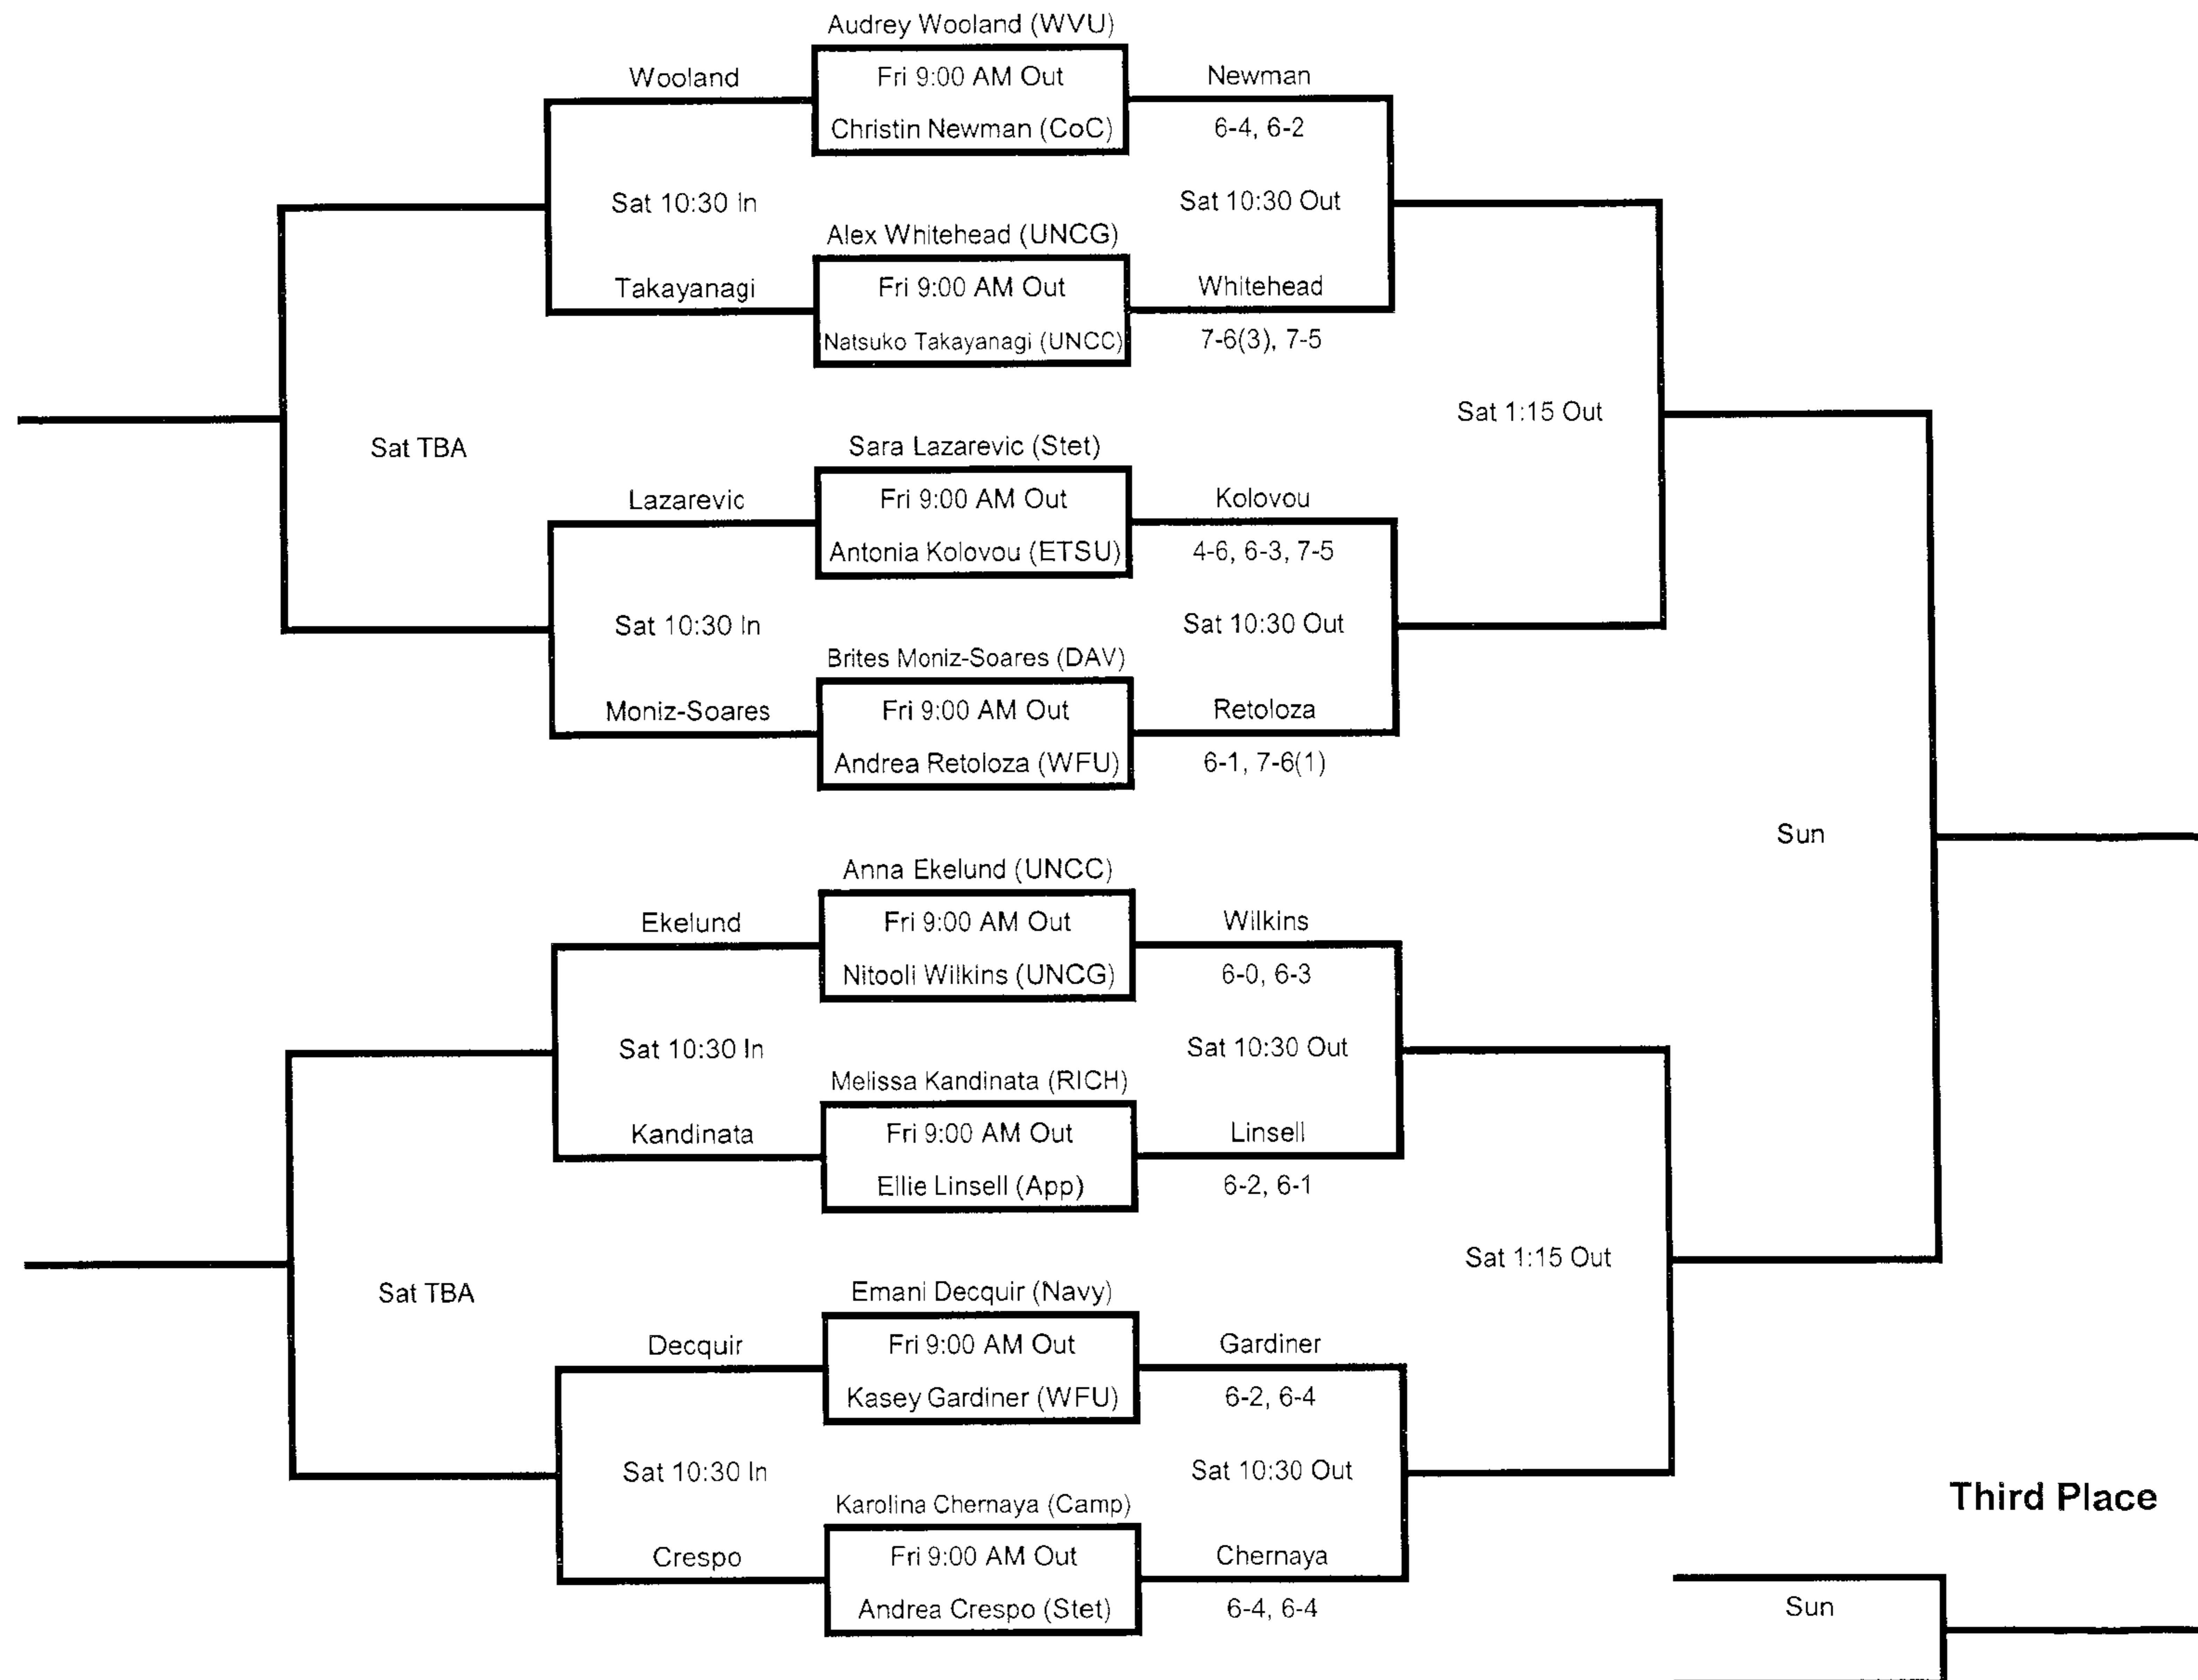

2012 Wake Forest Invitational

October 5-7
Wake Forest Tennis Center

A SINGLES

2012 Wake Forest Invitational

October 5-7
Wake Forest Tennis Center

A SINGLES

13th Place Bracket

Fifth Place Bracket