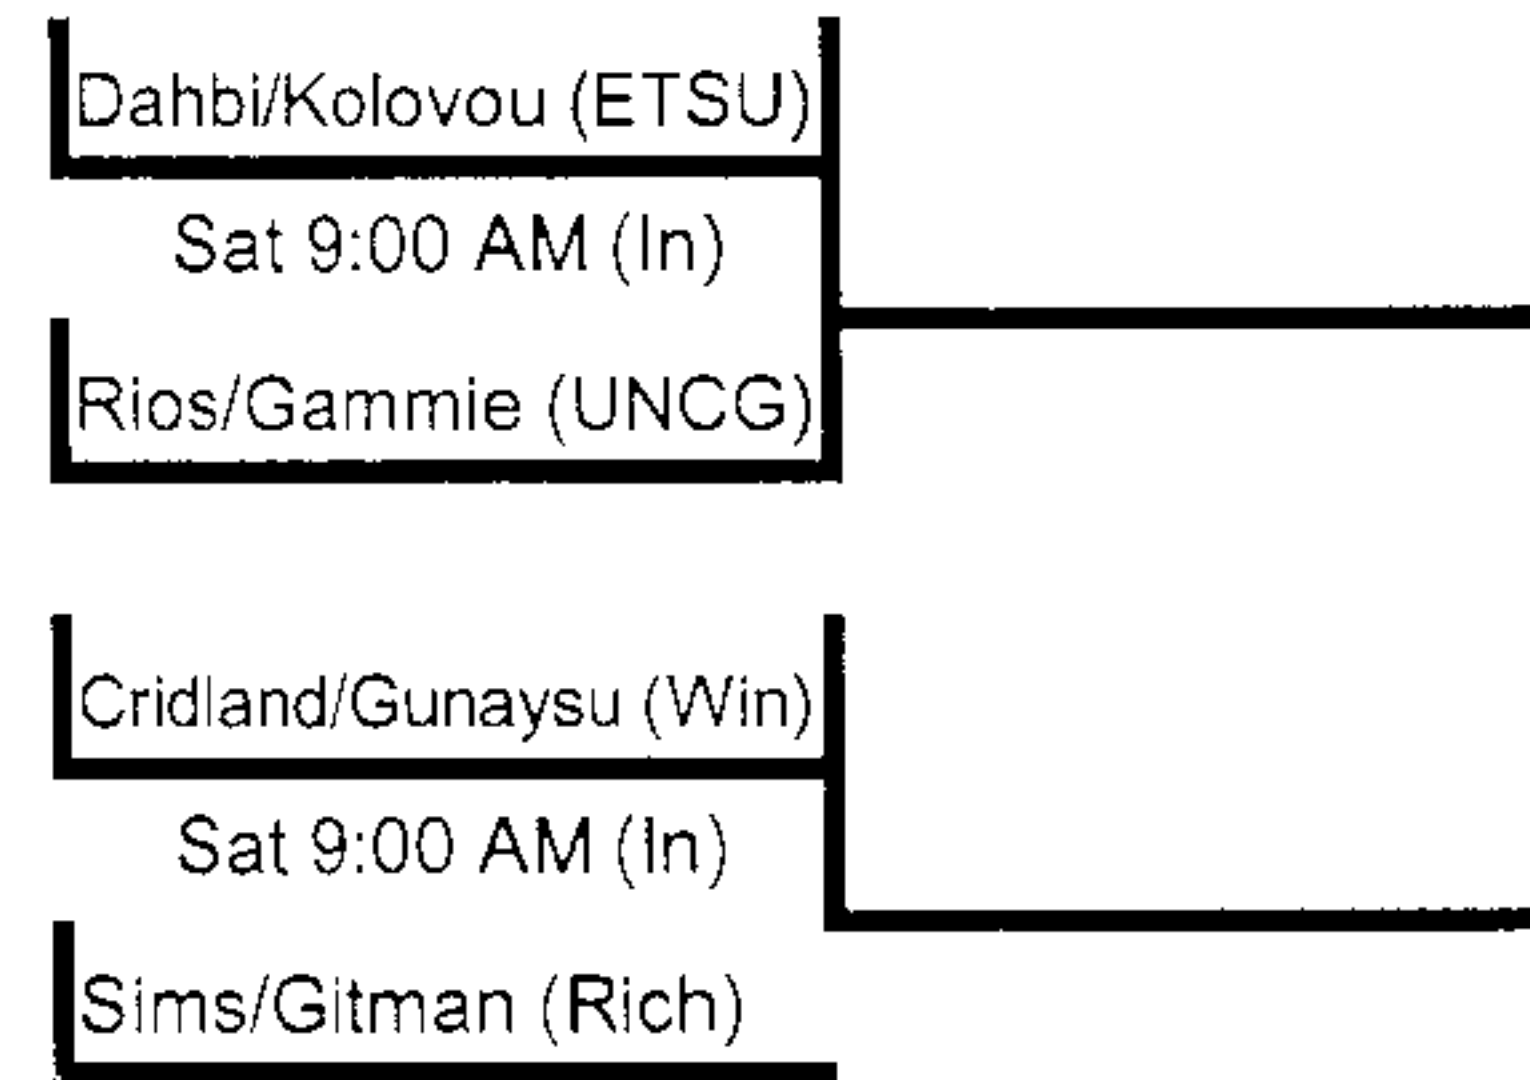

2012 Wake Forest Invitational

October 5-7
Wake Forest Tennis Center

B DOUBLES

2012 Wake Forest Invitational

October 5-7
Wake Forest Tennis Center

B DOUBLES

13th Place Bracket

Fifth Place Bracket