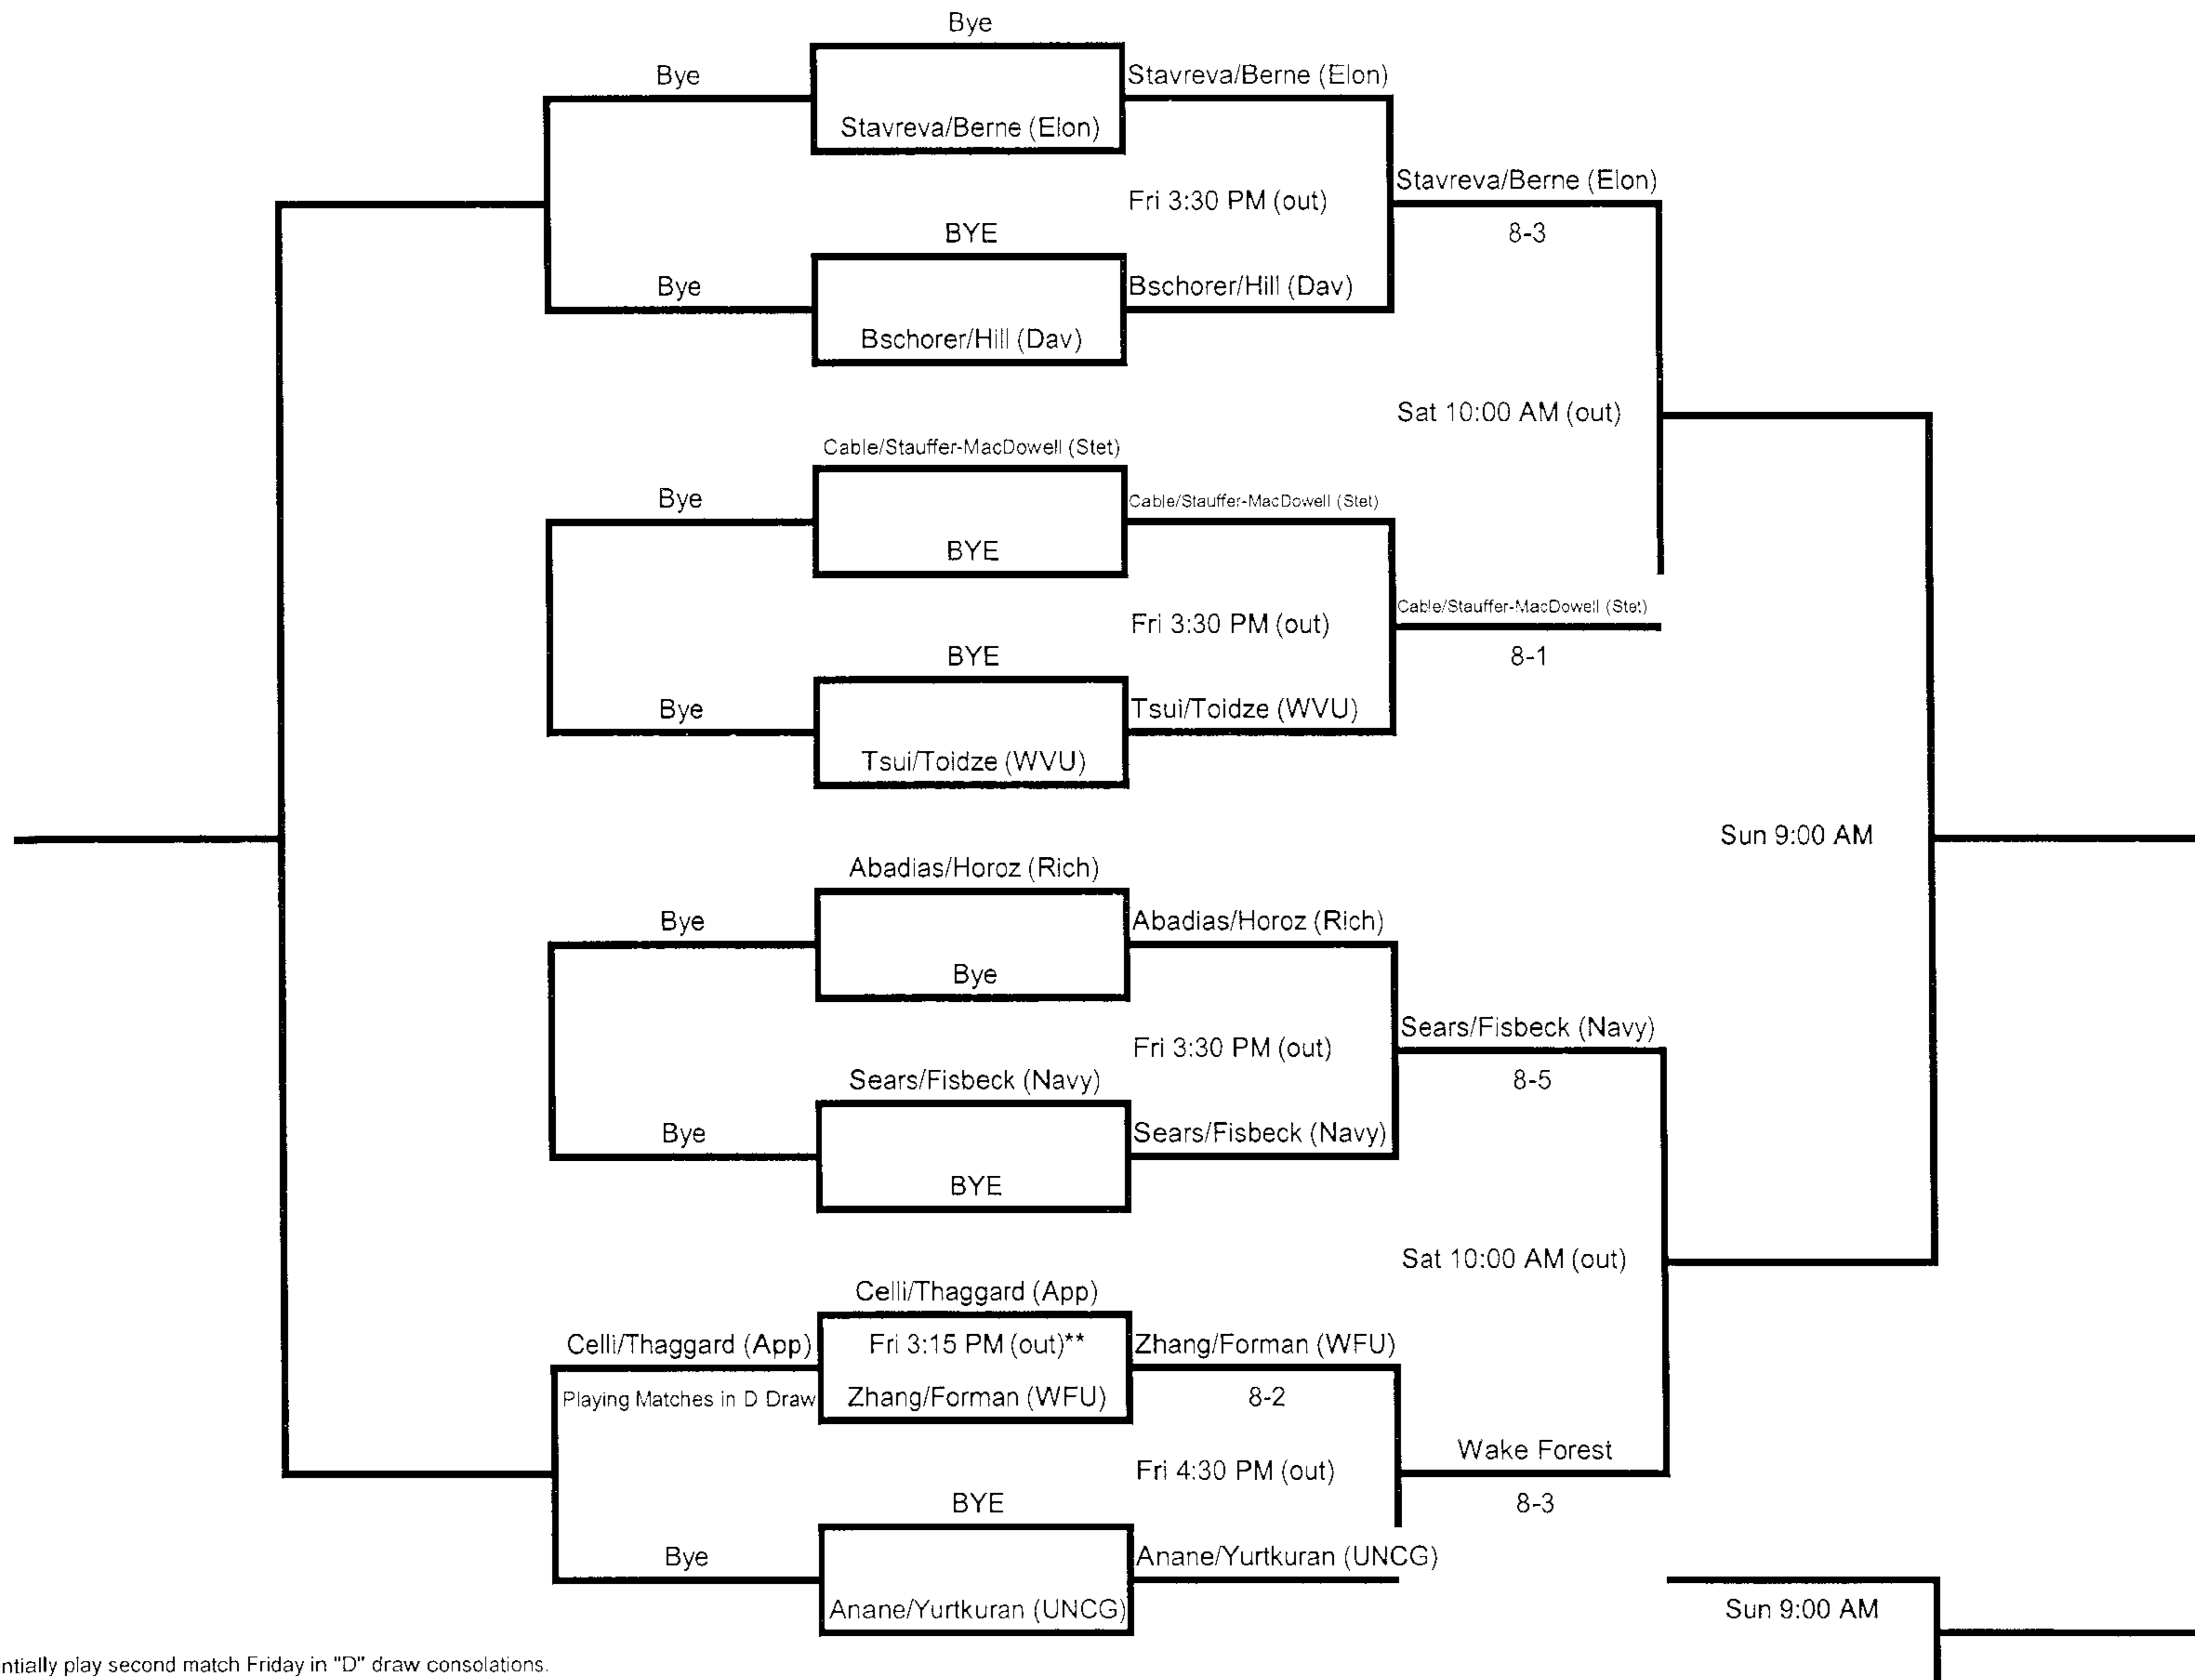

2012 Wake Forest Invitational

October 5-7
Wake Forest Tennis Center

C DOUBLES

** = Losing team will potentially play second match Friday in "D" draw consolations.