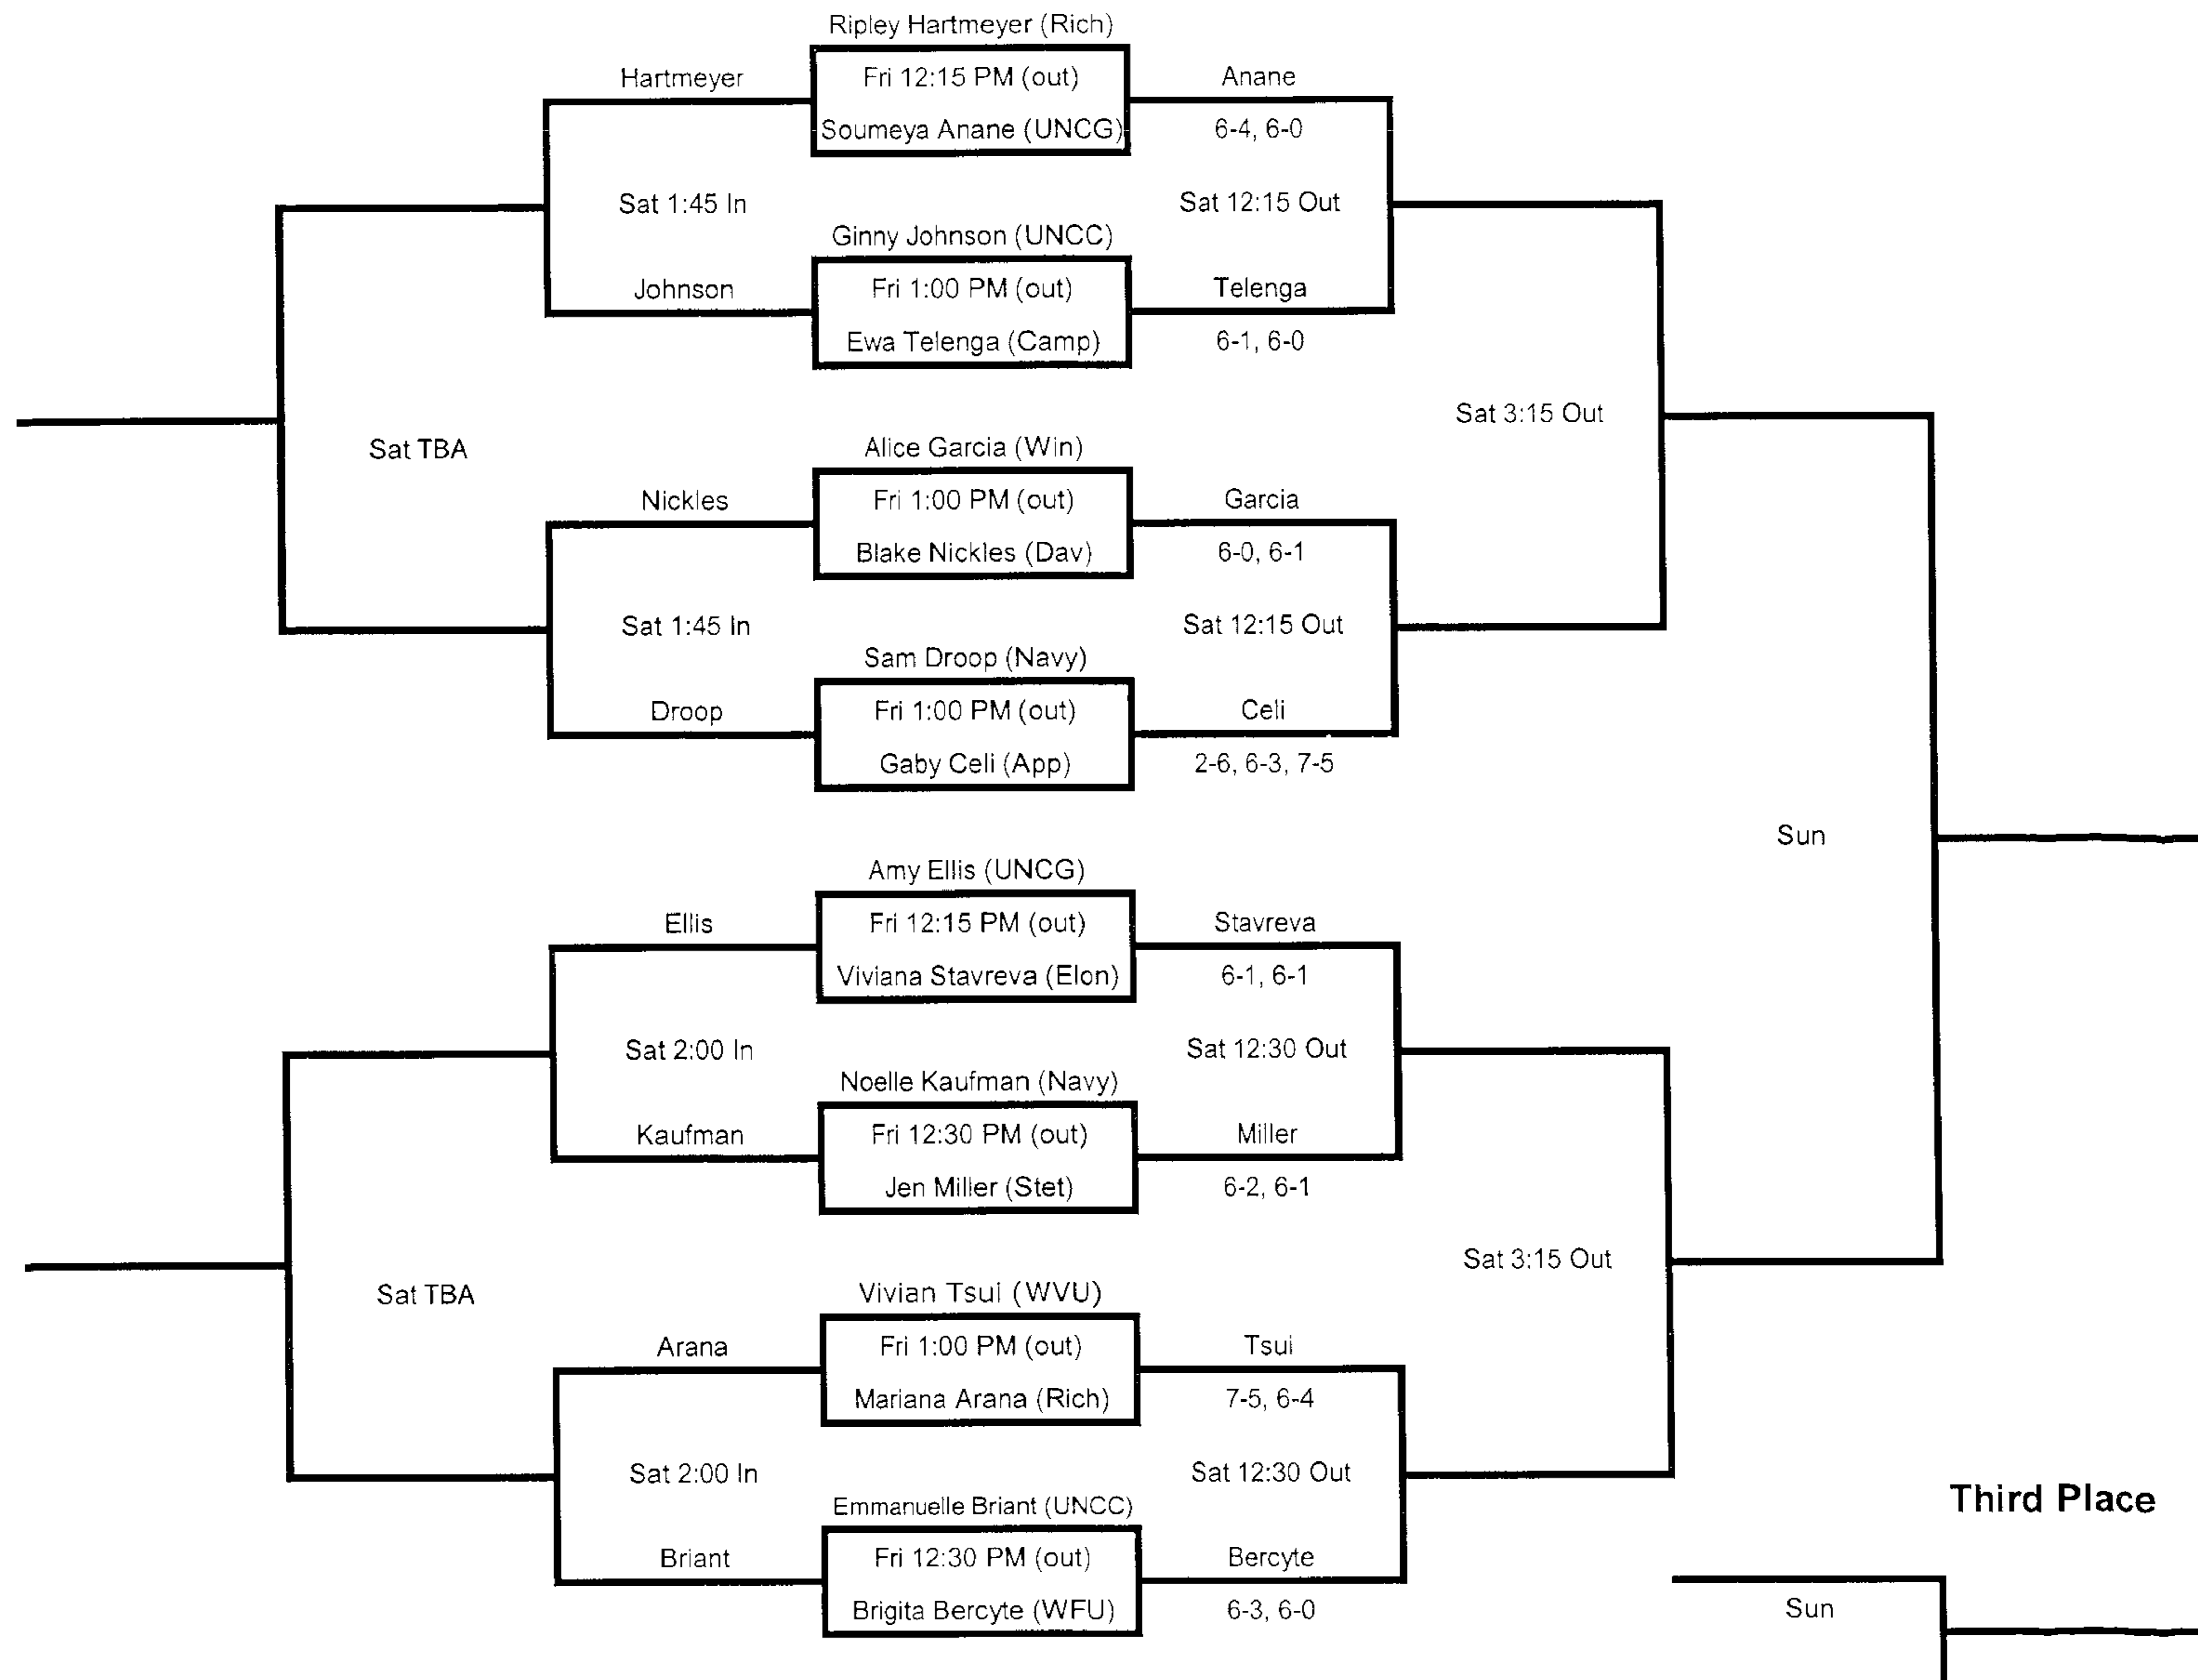

2012 Wake Forest Invitational

October 5-7
Wake Forest Tennis Center

E SINGLES