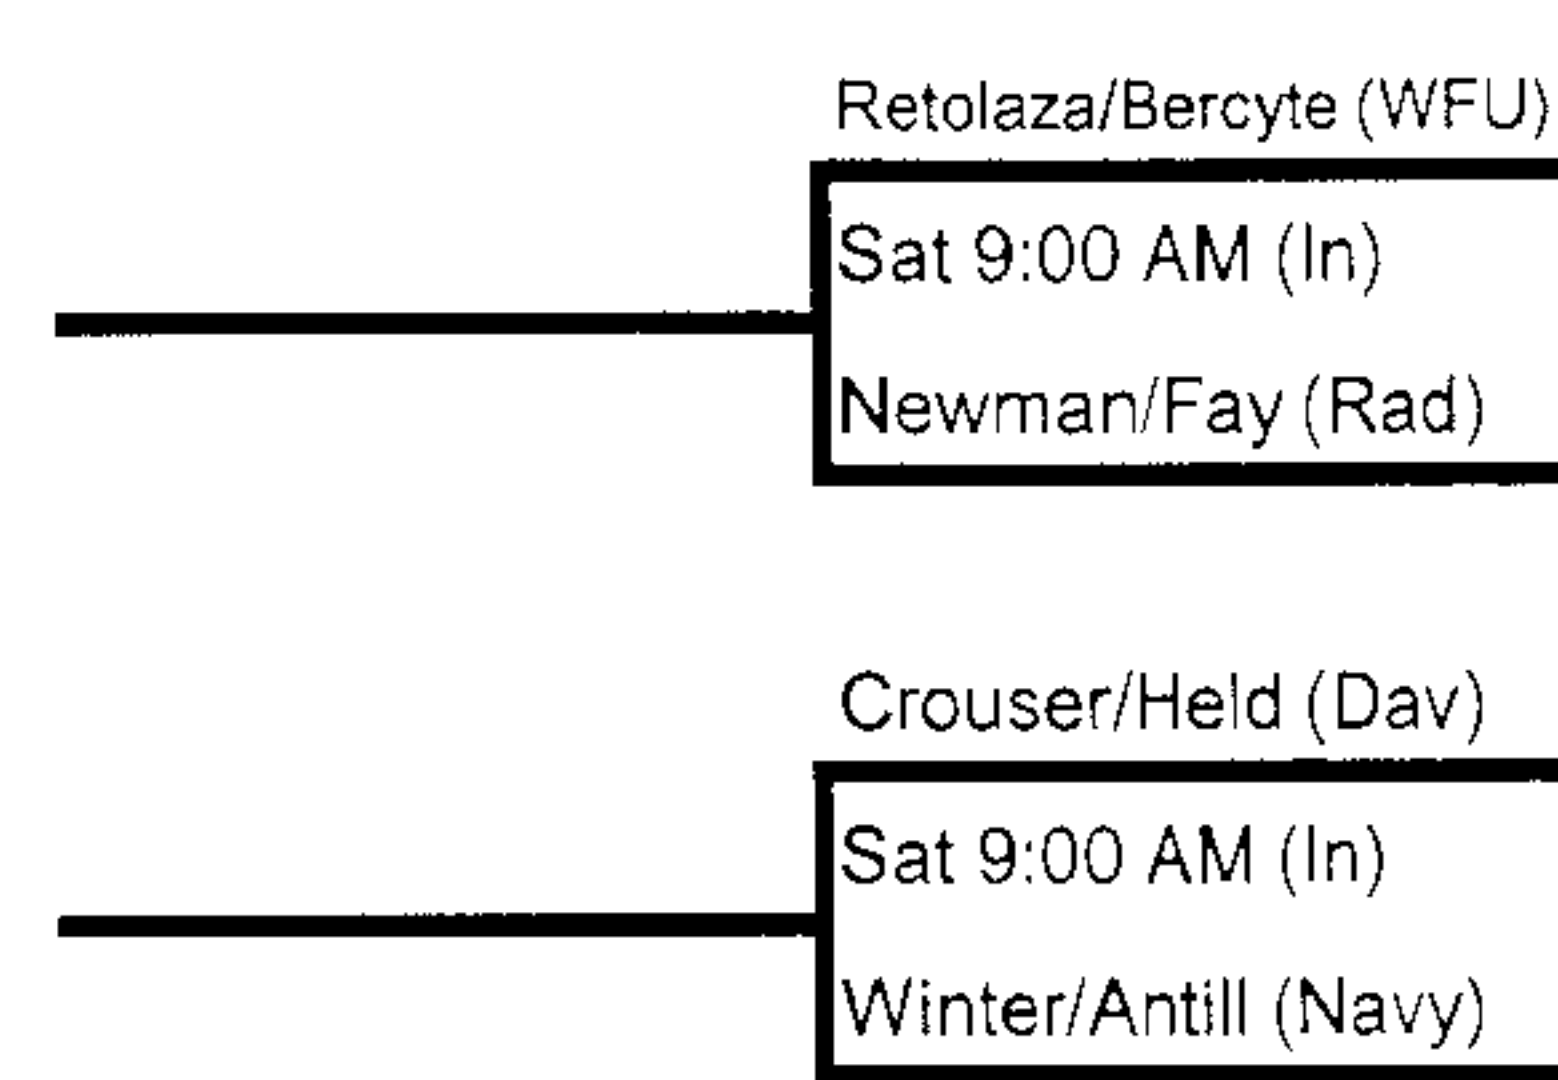

2012 Wake Forest Invitational

October 5-7
Wake Forest Tennis Center

B DOUBLES

2012 Wake Forest Invitational

October 5-7
Wake Forest Tennis Center

B DOUBLES

13th Place Bracket

Fifth Place Bracket