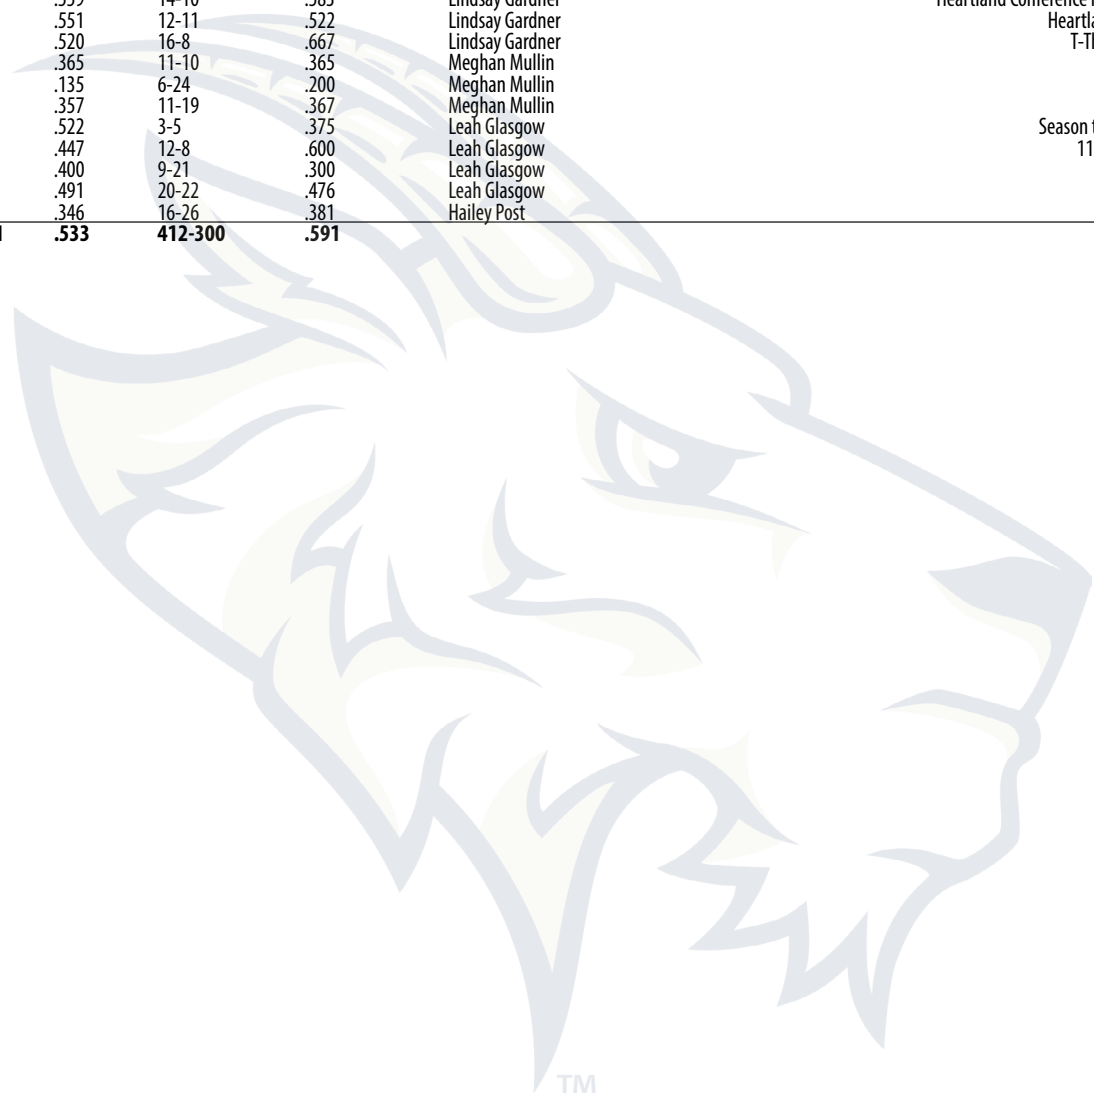

FIELDING (CAREER)

Assists	54	Mandy Phillips 2006-08
Errors	6	Brianna Bozon 2012-13
Double plays turned	3	Karen Varteressian 2006-08

SEASON-BY-SEASON RESULTS

Year	Overall	Pct.	Conference	Pct.	Coach	Notes
1989	22-14	.611	16-4	.800	Phil Koehler	Second, Heart of Texas Conference
1990	31-13	.705	14-5	.737	Phil Koehler	Second, Heart of Texas Conference
1991	22-18	.550	15-9	.625	Phil Koehler	Second, Heart of Texas Conference
1992	32-8	.800	21-2	.913	Phil Koehler	Heart of Texas Conference Champions
1993	21-23	.477	14-10	.583	Phil Koehler	Second, Heart of Texas Conference
1994	21-19	.525	11-8	.579	Phil Koehler	Second, Heart of Texas Conference
1995	32-14	.696	16-4	.800	Phil Koehler	Heart of Texas Conference Champions
1996	16-27	.372	7-17	.292	Phil Koehler	Fifth, Heart of Texas Conference
1997	11-37	.229	5-21	.192	Jody Fillpot	
1998	31-21	.596	19-9	.679	Jody Fillpot	
1999	47-19	.712	17-3	.850	Jody Fillpot	Heart of Texas Conference Champions, NAIA Regional Champion, NAIA Nationals
2000	34-21	.618	--	.615	Jody Fillpot	
2001	20-24-1	.456	--	.385	Rose Ruffino	Third, Heartland Conference
2002	12-36	.250	--	.222	Donny Bruce	Fourth, Heartland Conference
2003	30-30	.500	--		Amy Coulter	
2004	25-26	.490	--		Amy Coulter	
2005	27-31	.466	--		Amy Coulter	
2006	45-22	.672	17-7	.708	Amy Coulter	Heartland Conference Co-Champions, NCAA Regionals
2007	43-18	.705	15-1	.938	Amy Coulter	Heartland Conference Champions, NCAA Regionals
2008	53-17	.757	24-4	.857	Amy Coulter	South Central Regional Champions, NCAA World Series (T-3rd)
2009	41-24	.631	24-4	.857	Amy Coulter	Heartland Conference Champions, Heartland Conference Tournament Champions, NCAA Regionals
2010	34-21	.618	16-4	.800	Amy Coulter	Heartland Conference Champions
2011	25-30	.455	9-6	.600	Amy Coulter	Third, Heartland Conference
2012	31-21	.596	10-5	.667	Lindsay Gardner	Heartland Conference Tournament Champions, NCAA Regionals
2013	33-23	.589	12-3	.800	Lindsay Gardner	Heartland Conference Runner-up, NCAA Regional Champion, NCAA Super Regionals
2014	33-26	.559	14-10	.583	Lindsay Gardner	Heartland Conference Runner-up, NCAA Regional
2015	27-22	.551	12-11	.522	Lindsay Gardner	Heartland Conference Runner-up
2016	26-24	.520	16-8	.667	Lindsay Gardner	T-Third, Heartland Conference
2017	19-33	.365	11-10	.365	Meghan Mullin	
2018	7-45	.135	6-24	.200	Meghan Mullin	
2019	15-27	.357	11-19	.367	Meghan Mullin	
2020	12-11	.522	3-5	.375	Leah Glasgow	Season truncated due to COVID-19
2021	17-21	.447	12-8	.600	Leah Glasgow	11th place, LSC Quarterfinals
2022	18-27	.400	9-21	.300	Leah Glasgow	
2023	27-28	.491	20-22	.476	Leah Glasgow	
2024	18-34	.346	16-26	.381	Hailey Post	NCAA Regionals
Totals	969-848-1	.533	412-300	.591		