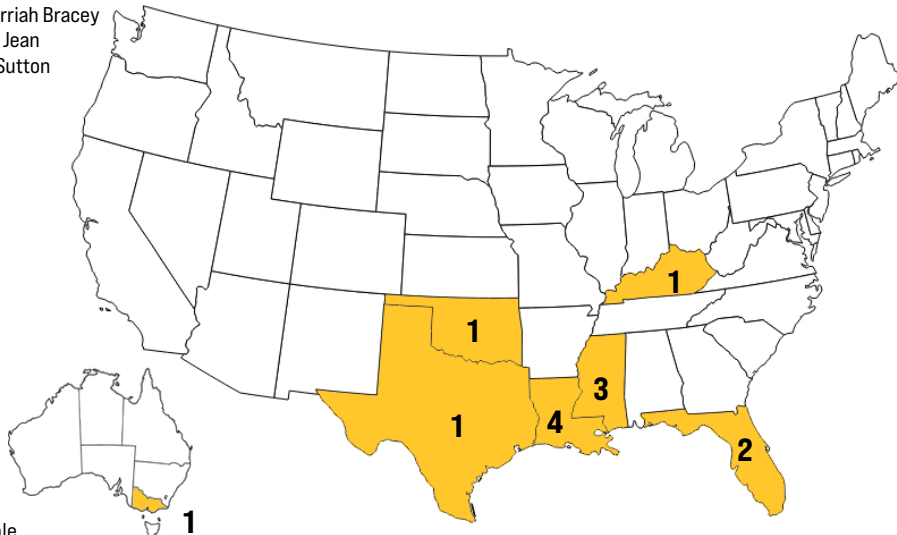

How the 2024-25 Lady Eagles were built

High School Signees (8)

- 2020 - Melyia Grayson
- 2023 - Mikaylah Manley, Morgan Sieper
- 2024 - Micah Cooper, Jaime Gallatly, Whitney Hart, Trinity Rowe, Ava Shields

Junior College Transfers (2)

- 2024 - Je'Mya Evans, Samantha Shanks

NCAA Transfers (3)

- 2022 - Jacorriah Bracey
- 2023 - Nyla Jean
- 2024 - Bre Sutton

*Not to scale

2024-25 TEAM INFORMATION

Letterwinners R/L	5/7
Starters R/L	3/2
Newcomers	8 (5 HS / 2 JC / 1 TR)

ROSTER BREAKDOWN BY CLASS

Freshman	Five
Micah Cooper	
Jaime Gallatly	
Whitney Hart	
Trinity Rowe	
Ava Shields	
Sophomores	Two
Mikaylah Manley	
Morgan Sieper	
Juniors	Two
Je'Mya Evans	
Samantha Shanks	
Seniors	Two
Nyla Jean	
Bre Sutton	
Fifth Years	One
Melyia Grayson	
Graduates	One
Jacorriah Bracey	

ROSTER BREAKDOWN BY STATE

Florida	Two
Nyla Jean // Tampa	
Morgan Sieper // Tampa	
Kentucky	One
Trinity Rowe // Pikeville	
Louisiana	Four
Whitney Hart // Baton Rouge	
Mikaylah Manley // Lake Charles	
Ava Shields // Hammond	
Bre Sutton // New Orleans	
Mississippi	Three
Jacorriah Bracey // Drew	
Je'Mya Evans // Gulfport	
Melyia Grayson // Hattiesburg	
Oklahoma	One
Samantha Shanks // Webbers Falls	
Texas	One
Micah Cooper // Carrollton	
Victoria, Australia	One
Jaime Gallatly // Maffra	

ROSTER BREAKDOWN BY POSITION

Guards	Nine
Jacorriah Bracey	
Micah Cooper	
Nyla Jean	
Mikaylah Manley	
Trinity Rowe	
Samantha Shanks	
Ava Shields	
Morgan Sieper	
Bre Sutton	
Forwards	Two
Je'Mya Evans	
Jaime Gallatly	
Centers	Two
Melyia Grayson	
Whitney Hart