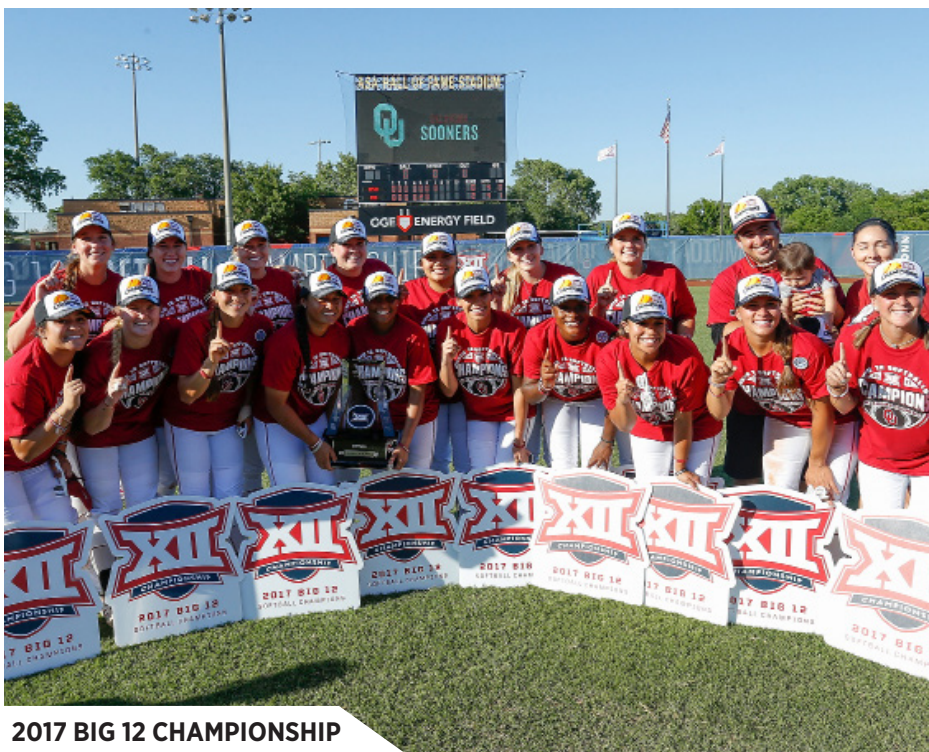

BIG 12 CHAMPIONSHIP

2017 BIG 12 CHAMPIONSHIP

BIG 12 CHAMPIONSHIP RESULTS

1996 (3-0, CHAMPIONS)

5/10	vs. Nebraska	W	5-4
	vs. Oklahoma State	W	5-0
5/11	vs. Nebraska	W	1-0

1997 (3-2)

5/2	vs. Texas	W	6-5
5/3	vs. Kansas	L	1-4
	vs. Nebraska	W	1-0
	vs. Missouri	W	2-0
5/4	vs. Missouri	L	4-6

1998 (3-1, RUNNER-UP)

5/1	vs. Baylor	W	3-2
	vs. Texas	W	1-0
5/2	vs. Oklahoma State	W	3-2
5/3	vs. Nebraska	L	0-3

1999 (1-2)

5/13	vs. Oklahoma State	W	5-0
	vs. Nebraska	L	0-2
5/14	vs. Texas Tech	L	1-2

2000 (3-2)

5/11	vs. Missouri	W	8-3
	vs. Texas A&M	L	6-9
5/12	vs. Texas	W	11-0
	vs. Nebraska	W	4-3
5/13	vs. Nebraska	L	1-3

2001 (4-0, CHAMPIONS)

5/9	vs. Texas A&M	W	7-0
5/10	vs. Texas Tech	W	2-1
5/11	vs. Nebraska	W	10-2
5/12	vs. Oklahoma State	W	6-0

2002 (3-2)

5/2	vs. Kansas	L	1-3
5/3	vs. Iowa State	W	5-1
5/4	vs. Kansas	W	10-0
	vs. Texas	W	4-0
5/5	vs. Texas	L	0-2

2003 (4-2, RUNNER-UP)

5/2	vs. Texas A&M	W	4-0 (9)
	vs. Texas	L	0-1
5/3	vs. Baylor	W	1-0
	vs. Oklahoma State	W	3-2
5/4	vs. Oklahoma State	W	11-2
	vs. Texas	L	0-1

2004 (2-2)

5/13	vs. Baylor	W	5-2
5/14	vs. Nebraska	L	0-7
	vs. Kansas	W	1-0
5/15	vs. Missouri	L	2-3 (13)

2005 (2-2)

5/11	vs. Nebraska	L	0-1
5/12	vs. Kansas	W	5-0
5/13	vs. Texas	L	1-3
	vs. Texas A&M	W	6-2

2006 (3-1, RUNNER-UP)

5/11	vs. Texas A&M	W	13-6
	vs. Oklahoma State	W	10-2
5/12	vs. Missouri	W	4-0
5/13	vs. Kansas	L	2-4

OKLAHOMA SINGLE GAME (TEAM)

Batting

Runs Scored	.....13 vs. Texas A&M (5/11/06)
Hits	.....14 vs. Kansas (5/2/02)
RBIs	.....11, 2x, MR vs. Oklahoma St.(5/4/03)
Doubles	...3, 2x, MR vs. Oklahoma State (5/15/21)
Triples	....2, 2x, MR vs. Oklahoma State (5/11/06)
Home Runs	.....6 vs. Texas Tech (5/14/21)
Walks Drawn	.....8 vs. Oklahoma State (5/11/06)
Strikeouts	.....15 vs. Texas (5/4/03)
Stolen Bases	...3, 5x, MR vs. Texas Tech (5/12/07)
Hit by Pitch	...3, 2x, MR vs. Texas A&M (5/11/06)
Runners LOB	.....11, 2x, last vs. Texas (5/13/05)

Fielding

Putouts	.....38 vs. Missouri (5/15/04)
Assists	.....22 vs. Missouri (5/15/04)
Errors	.....4, 2x, MR vs. Nebraska (5/14/04)
Double Plays Turned	..2 vs. Texas A&M (5/2/03)

Pitching

Runs Allowed	.....9 vs. Texas A&M (5/11/00)
Walks Allowed	.....8 vs. Nebraska (5/10/96)
Strikeouts	.....14 vs. Iowa State (5/13/22)
Hits Allowed	...10, 3x, MR vs. Texas Tech (5/12/07)
Hit Batters	.....2, 4x, MR vs. Oklahoma St. (5/13/07)

Miscellaneous

Longest Game	.....13 inn. vs. Missouri (5/15/04)

OPPONENT SINGLE GAME (TEAM)

Batting

Runs Scored	.....9 by Texas A&M (5/11/00)
Hits	.....10, 3x, MR by Texas Tech (5/12/07)
RBIs	.....9 by Texas A&M (5/11/00)
Doubles	.....3 by Texas A&M (5/11/06)
Triples	.....1, many times, MR by Baylor (5/12/18)
Home Runs	.....2 by Texas A&M (5/11/00)
Walks Drawn	.....8 by Nebraska (5/10/96)
Strikeouts	.....14 by Iowa State (5/13/22)
Stolen Bases	.....4 by Nebraska (5/13/00)
Hit by Pitch	..2, 4x, MR by Oklahoma St. (5/13/17)
Runners LOB	.....12 by Texas Tech (5/12/07)

Fielding