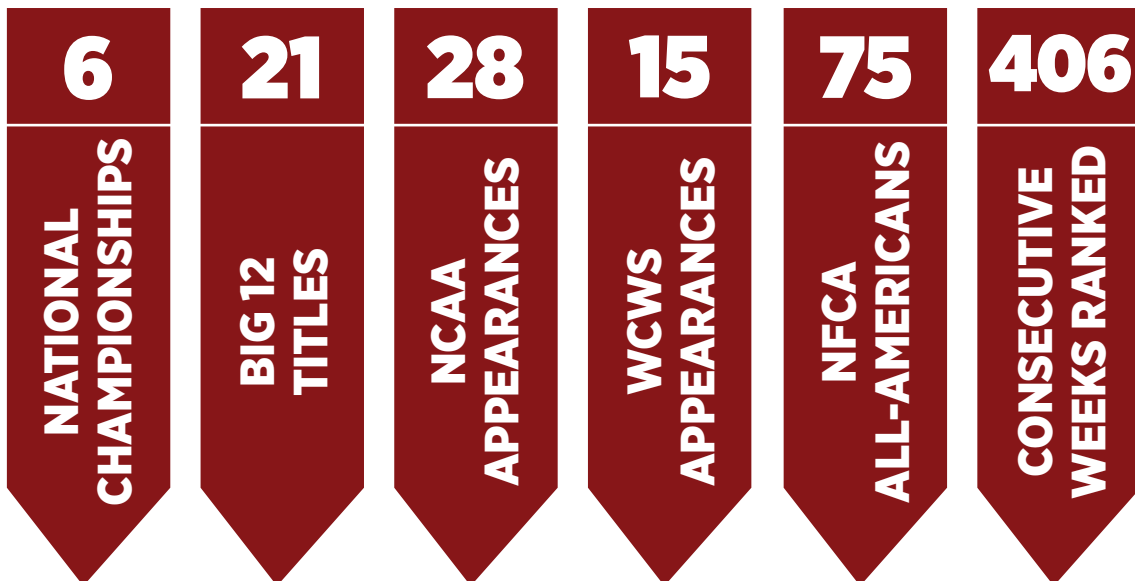

Tradition has been defined as a long-established or inherited way of thinking or acting. At Oklahoma, that long-established or inherited way of thinking or acting usually involves winning championships.

Under head coach Patty Gasso, the OU Softball program won its first NCAA Championship in 2000 to establish the then up-and-coming program, while the 2013 NCAA National Championship solidified the Sooners as one of the elite programs in the country. The Sooners won back-to-back national titles in 2016 and 2017, becoming just the fourth school to ever win consecutive crowns, before going back-to-back again in 2021 and 2022. OU has claimed four of the last six titles and five in the last nine seasons. With six national titles, Oklahoma trails only UCLA (12) and Arizona (8) for most in NCAA history. No other team has more than two.

Since that first national title, Gasso and the Sooners have yet to slow down.