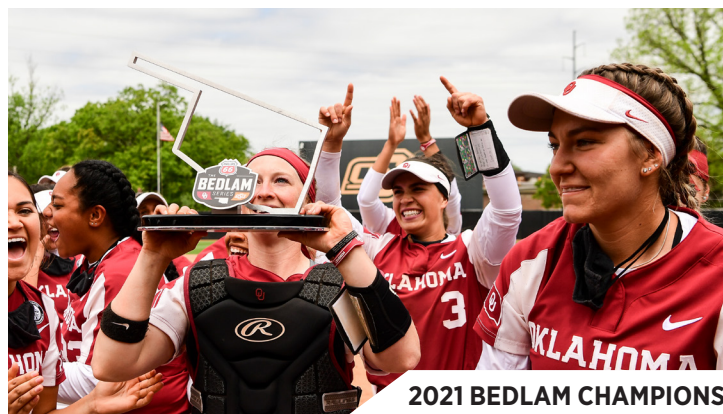

2021 BEDLAM CHAMPIONS

The Sooners' work in the Bedlam series is just as impressive. Since the official start of The Bedlam Series (2001), the trophy hasn't left Norman. OU has won it outright 19 of the 21 years and retained it after splits in 2003 and 2010. Since the start of Big 12 play, OU has done no worse than a split with Oklahoma State in the regular season series, while claiming the series in 23 of 26 years.