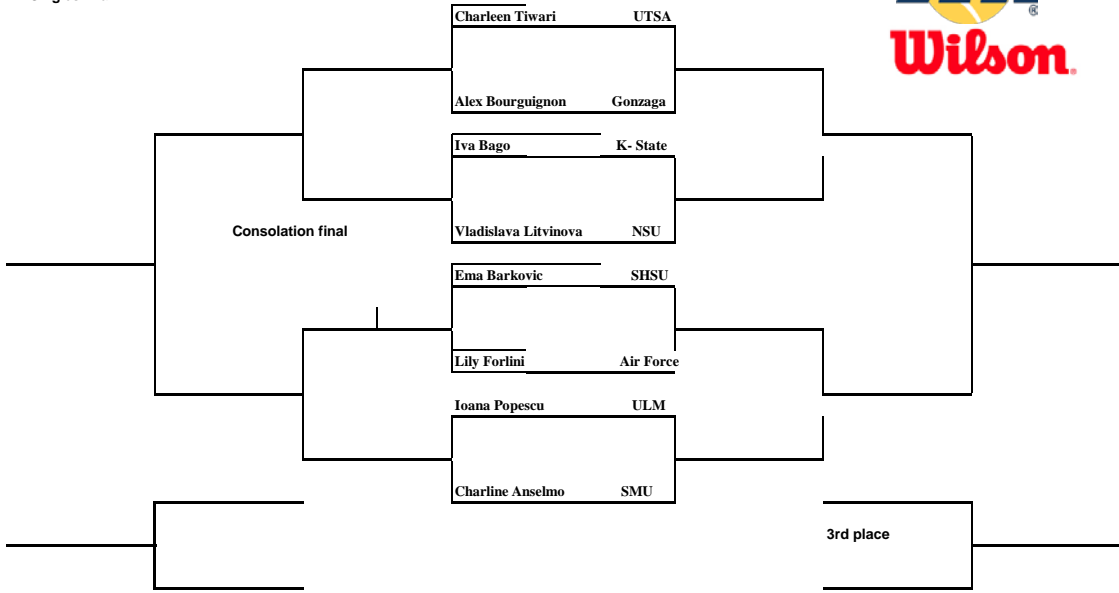

SMU INVITATIONAL

An Intercollegiate Tennis Association Sanctioned Event
SMU(OCTOBER 7-9)

#1 Singles Draw

SMU INVITATIONAL

An Intercollegiate Tennis Association Sanctioned Event
SMU(OCTOBER 7-9)

#1 Singles Draw

SMU INVITATIONAL
 An Intercollegiate Tennis Association Sanctioned Event
 SMU(OCTOBER 7-9)

wrong

#1 Singles Draw

SMU INVITATIONAL
An Intercollegiate Tennis Association Sanctioned Event
SMU(OCTOBER 7-9)

#1 Singles Draw