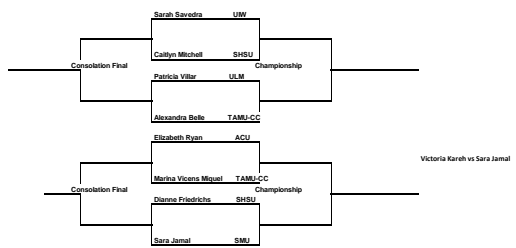

SMU INVITATIONAL

An Intercollegiate Tennis Association Sanctioned Event
SMU(OCTOBER 7-9)

#1 Singles Draw

SMU INVITATIONAL

An Intercollegiate Tennis Association Sanctioned Event
SMU(OCTOBER 7-9)

#1 Singles Draw

SMU INVITATIONAL
 An Intercollegiate Tennis Association Sanctioned Event
 SMU(OCTOBER 7-9)

wrong

#1 Singles Draw

SMU INVITATIONAL
An Intercollegiate Tennis Association Sanctioned Event
SMU(OCTOBER 7-9)

#1 Singles Draw