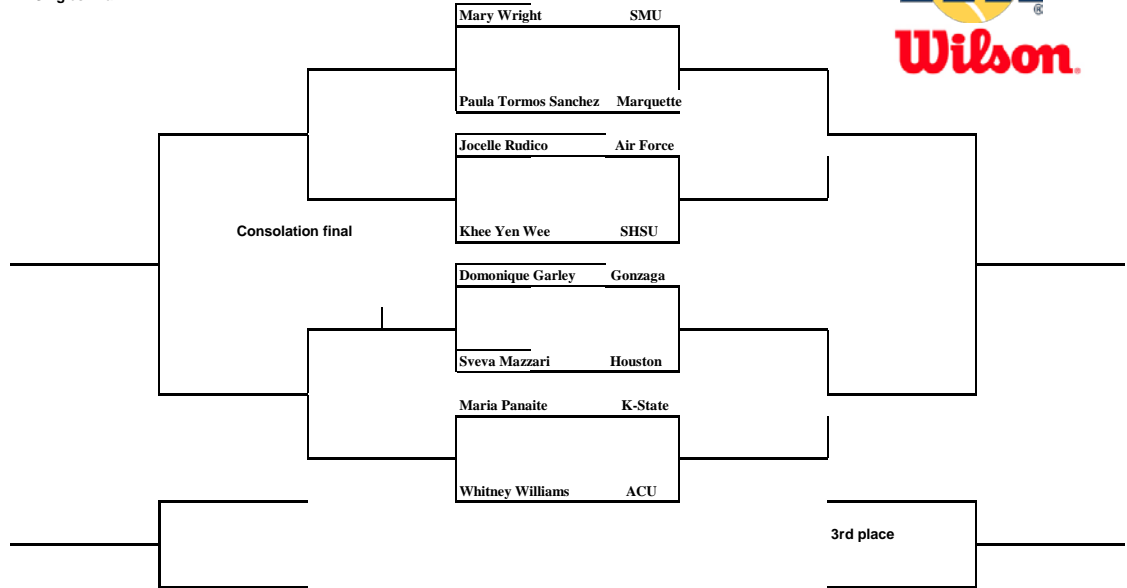

SMU INVITATIONAL

An Intercollegiate Tennis Association Sanctioned Event
SMU(OCTOBER 7-9)

#1 Singles Draw

SMU INVITATIONAL

An Intercollegiate Tennis Association Sanctioned Event
SMU (OCTOBER 7-9)

#1 Singles Draw

SMU INVITATIONAL

An Intercollegiate Tennis Association Sanctioned Event
SMU(OCTOBER 7-9)

#1 Singles Draw

SMU INVITATIONAL

An Intercollegiate Tennis Association Sanctioned Event
SMU(OCTOBER 7-9)

#1 Singles Draw

SMU INVITATIONAL
 An Intercollegiate Tennis Association Sanctioned Event
 SMU(OCTOBER 7-9)

wrong

#1 Singles Draw

SMU INVITATIONAL
An Intercollegiate Tennis Association Sanctioned Event
SMU(OCTOBER 7-9)

#1 Singles Draw