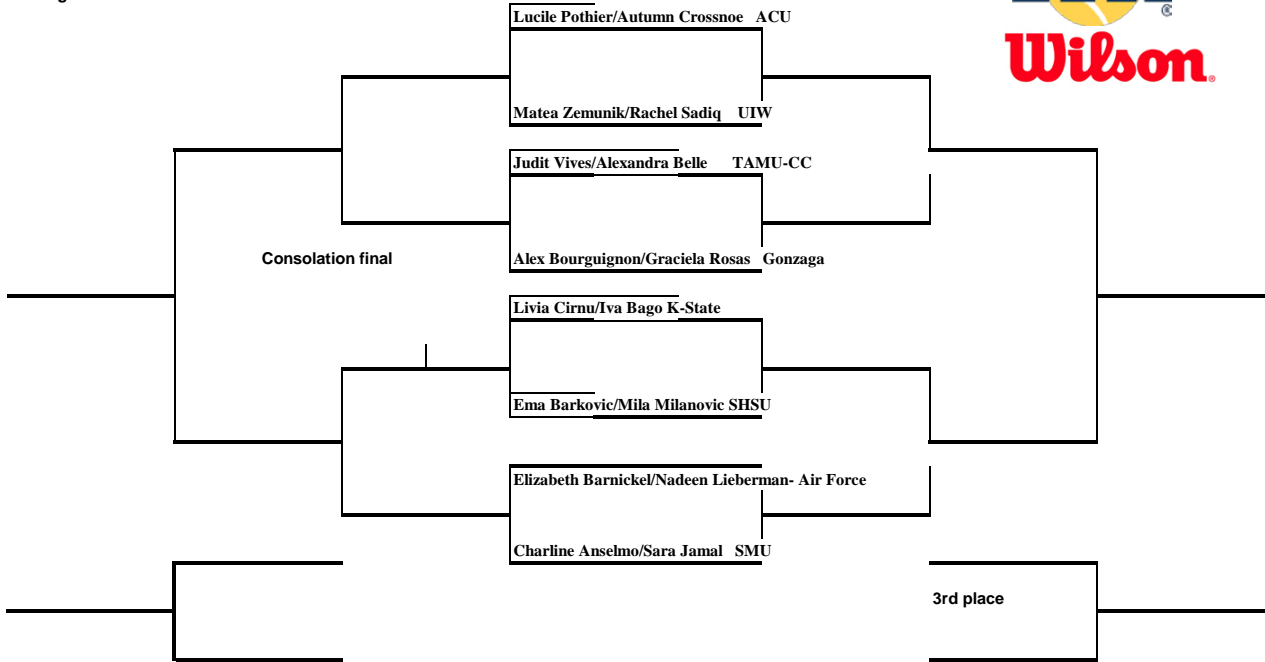

SMU INVITATIONAL

An Intercollegiate Tennis Association Sanctioned Event
SMU(OCTOBER 7-9)

#1 Singles Draw

SMU INVITATIONAL

An Intercollegiate Tennis Association Sanctioned Event
SMU(OCTOBER 7-9)

#1 Singles Draw

	ROUND ROBIN #1	
1	Lusine Chabonyan/Carla Cerdan	UTA
2	Haruna Tsuruta/Katie Day	Gonzaga
3	Jordan Henry/Elizabeth Ryan	ACU
4	Courtney Hebbard/Fleur Eggink	Marquette
5	Ana Glumac/Issy Franks	Marquette/Houston