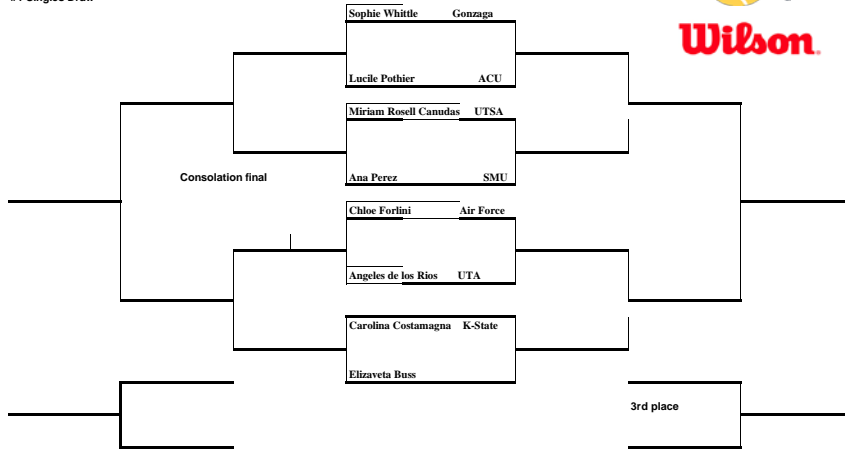

SMU INVITATIONAL

An Intercollegiate Tennis Association Sanctioned Event
SMU(OCTOBER 7-9)

#1 Singles Draw

SMU INVITATIONAL

An Intercollegiate Tennis Association Sanctioned Event
SMU (OCTOBER 7-9)

#1 Singles Draw

SMU INVITATIONAL
An Intercollegiate Tennis Association Sanctioned Event
SMU(OCTOBER 7-9)

#1 Singles Draw

SMU INVITATIONAL
An Intercollegiate Tennis Association Sanctioned Event
SMU(OCTOBER 7-9)

#1 Singles Draw

SMU INVITATIONAL
 An Intercollegiate Tennis Association Sanctioned Event
 SMU(OCTOBER 7-9)

wrong

#1 Singles Draw

SMU INVITATIONAL
An Intercollegiate Tennis Association Sanctioned Event
SMU(OCTOBER 7-9)

#1 Singles Draw