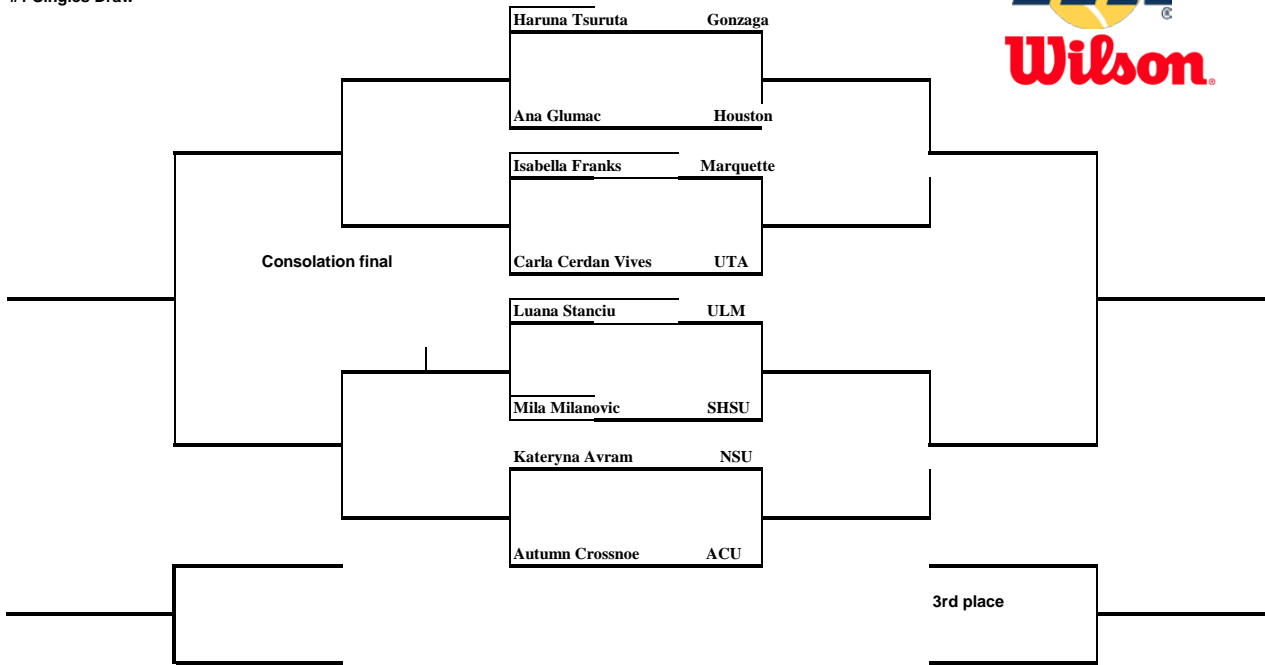

SMU INVITATIONAL

An Intercollegiate Tennis Association Sanctioned Event
SMU(OCTOBER 7-9)

#1 Singles Draw

SMU INVITATIONAL

An Intercollegiate Tennis Association Sanctioned Event
SMU(OCTOBER 7-9)

#1 Singles Draw

SMU INVITATIONAL
 An Intercollegiate Tennis Association Sanctioned Event
 SMU(OCTOBER 7-9)

wrong

#1 Singles Draw

SMU INVITATIONAL
An Intercollegiate Tennis Association Sanctioned Event
SMU(OCTOBER 7-9)

#1 Singles Draw