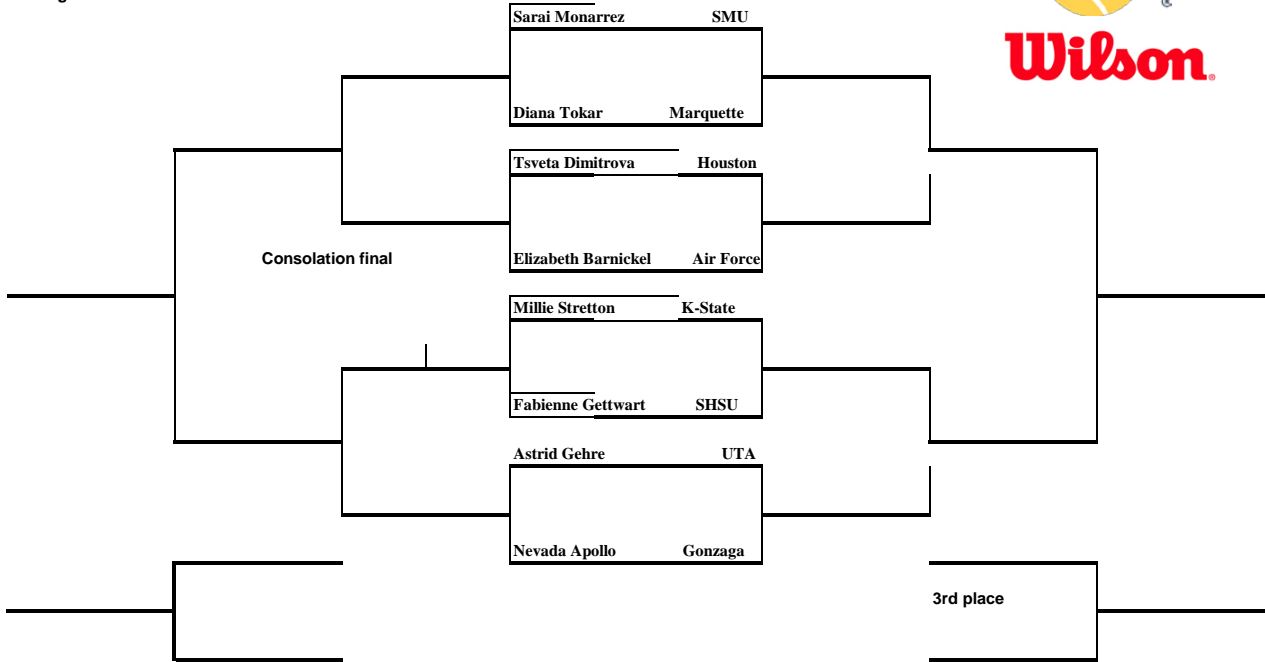

SMU INVITATIONAL

An Intercollegiate Tennis Association Sanctioned Event
SMU(OCTOBER 7-9)

#1 Singles Draw

SMU INVITATIONAL

An Intercollegiate Tennis Association Sanctioned Event
SMU (OCTOBER 7-9)

#1 Singles Draw

SMU INVITATIONAL
An Intercollegiate Tennis Association Sanctioned Event
SMU(OCTOBER 7-9)

#1 Singles Draw

SMU INVITATIONAL
An Intercollegiate Tennis Association Sanctioned Event
SMU(OCTOBER 7-9)

#1 Singles Draw

SMU INVITATIONAL
 An Intercollegiate Tennis Association Sanctioned Event
 SMU(OCTOBER 7-9)

wrong

#1 Singles Draw

SMU INVITATIONAL
An Intercollegiate Tennis Association Sanctioned Event
SMU(OCTOBER 7-9)

#1 Singles Draw