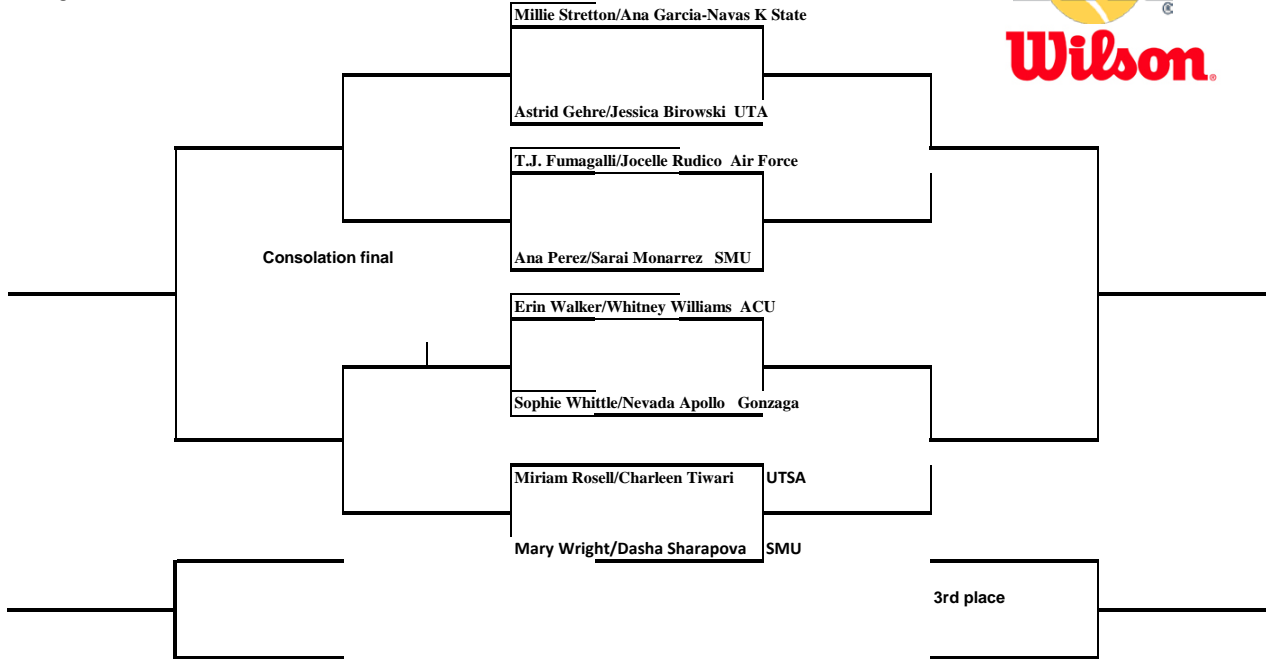

SMU INVITATIONAL
 An Intercollegiate Tennis Association Sanctioned Event
 SMU(OCTOBER 7-9)

wrong

#1 Singles Draw

SMU INVITATIONAL
An Intercollegiate Tennis Association Sanctioned Event
SMU(OCTOBER 7-9)

#1 Singles Draw

SMU INVITATIONAL

An Intercollegiate Tennis Association Sanctioned Event
SMU(OCTOBER 7-9)

#1 Singles Draw

SMU INVITATIONAL

An Intercollegiate Tennis Association Sanctioned Event
SMU(OCTOBER 7-9)

#1 Singles Draw