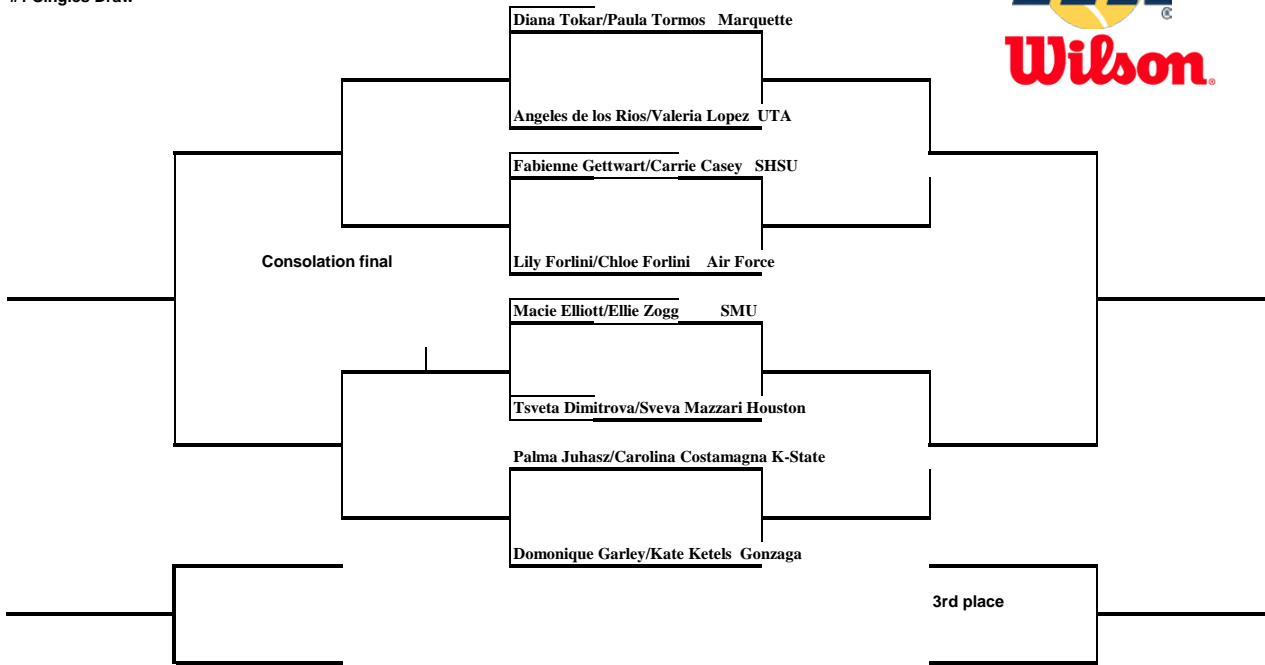

SMU INVITATIONAL
 An Intercollegiate Tennis Association Sanctioned Event
 SMU(OCTOBER 7-9)

wrong

#1 Singles Draw

SMU INVITATIONAL
An Intercollegiate Tennis Association Sanctioned Event
SMU(OCTOBER 7-9)

#1 Singles Draw

SMU INVITATIONAL

An Intercollegiate Tennis Association Sanctioned Event
SMU(OCTOBER 7-9)

#1 Singles Draw

SMU INVITATIONAL

An Intercollegiate Tennis Association Sanctioned Event
SMU(OCTOBER 7-9)

#1 Singles Draw