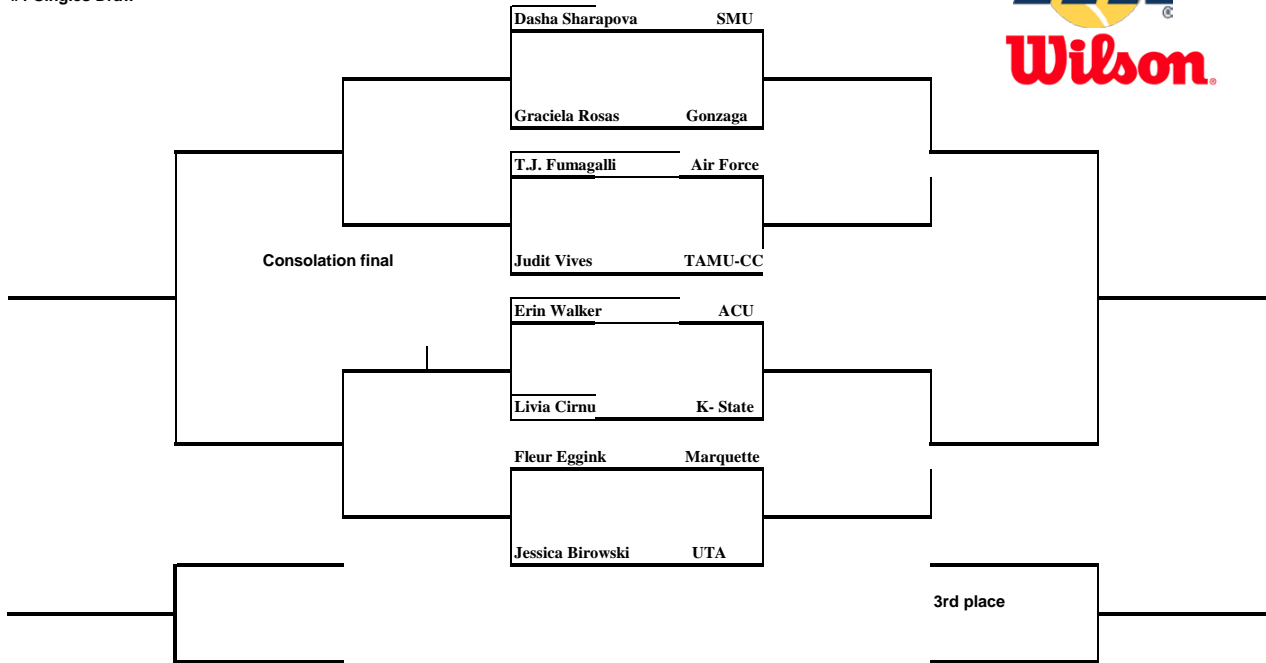

SMU INVITATIONAL

An Intercollegiate Tennis Association Sanctioned Event
SMU(OCTOBER 7-9)

#1 Singles Draw

SMU INVITATIONAL

An Intercollegiate Tennis Association Sanctioned Event
SMU (OCTOBER 7-9)

#1 Singles Draw

SMU INVITATIONAL
An Intercollegiate Tennis Association Sanctioned Event
SMU(OCTOBER 7-9)

#1 Singles Draw

SMU INVITATIONAL
An Intercollegiate Tennis Association Sanctioned Event
SMU(OCTOBER 7-9)

#1 Singles Draw

SMU INVITATIONAL
 An Intercollegiate Tennis Association Sanctioned Event
 SMU(OCTOBER 7-9)

wrong

#1 Singles Draw

SMU INVITATIONAL
An Intercollegiate Tennis Association Sanctioned Event
SMU(OCTOBER 7-9)

#1 Singles Draw