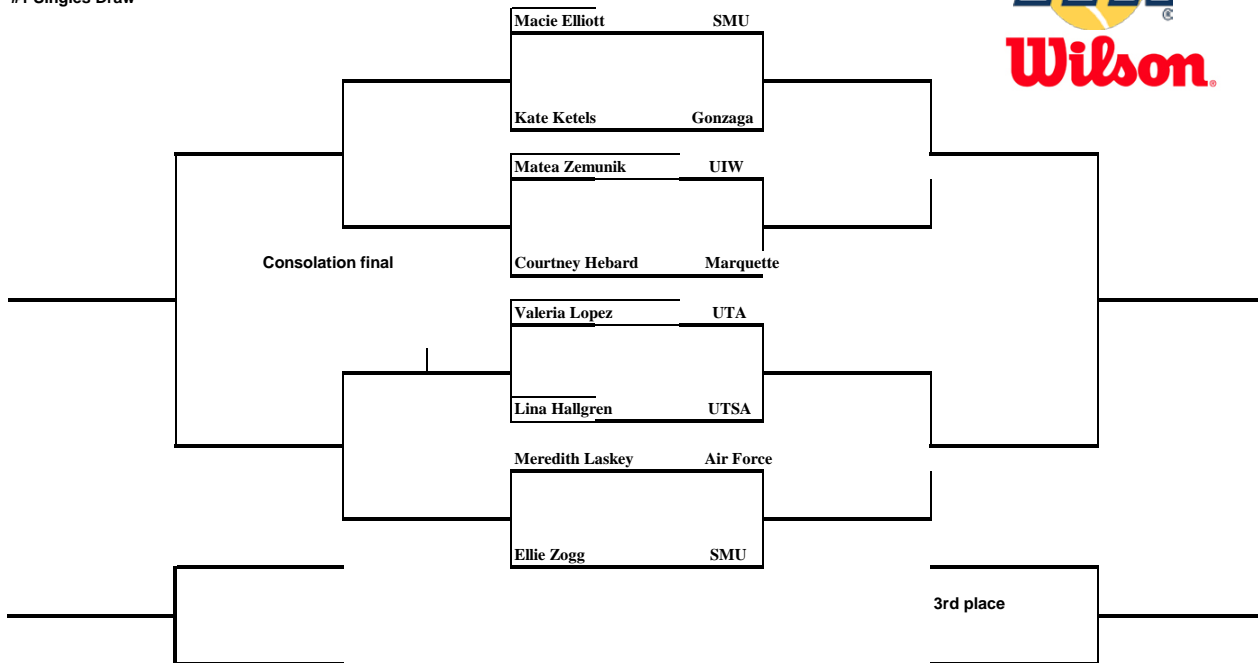

SMU INVITATIONAL
 An Intercollegiate Tennis Association Sanctioned Event
 SMU(OCTOBER 7-9)

wrong

#1 Singles Draw

SMU INVITATIONAL
An Intercollegiate Tennis Association Sanctioned Event
SMU(OCTOBER 7-9)

#1 Singles Draw

SMU INVITATIONAL

An Intercollegiate Tennis Association Sanctioned Event
SMU(OCTOBER 7-9)

#1 Singles Draw

SMU INVITATIONAL

An Intercollegiate Tennis Association Sanctioned Event
SMU(OCTOBER 7-9)

#1 Singles Draw