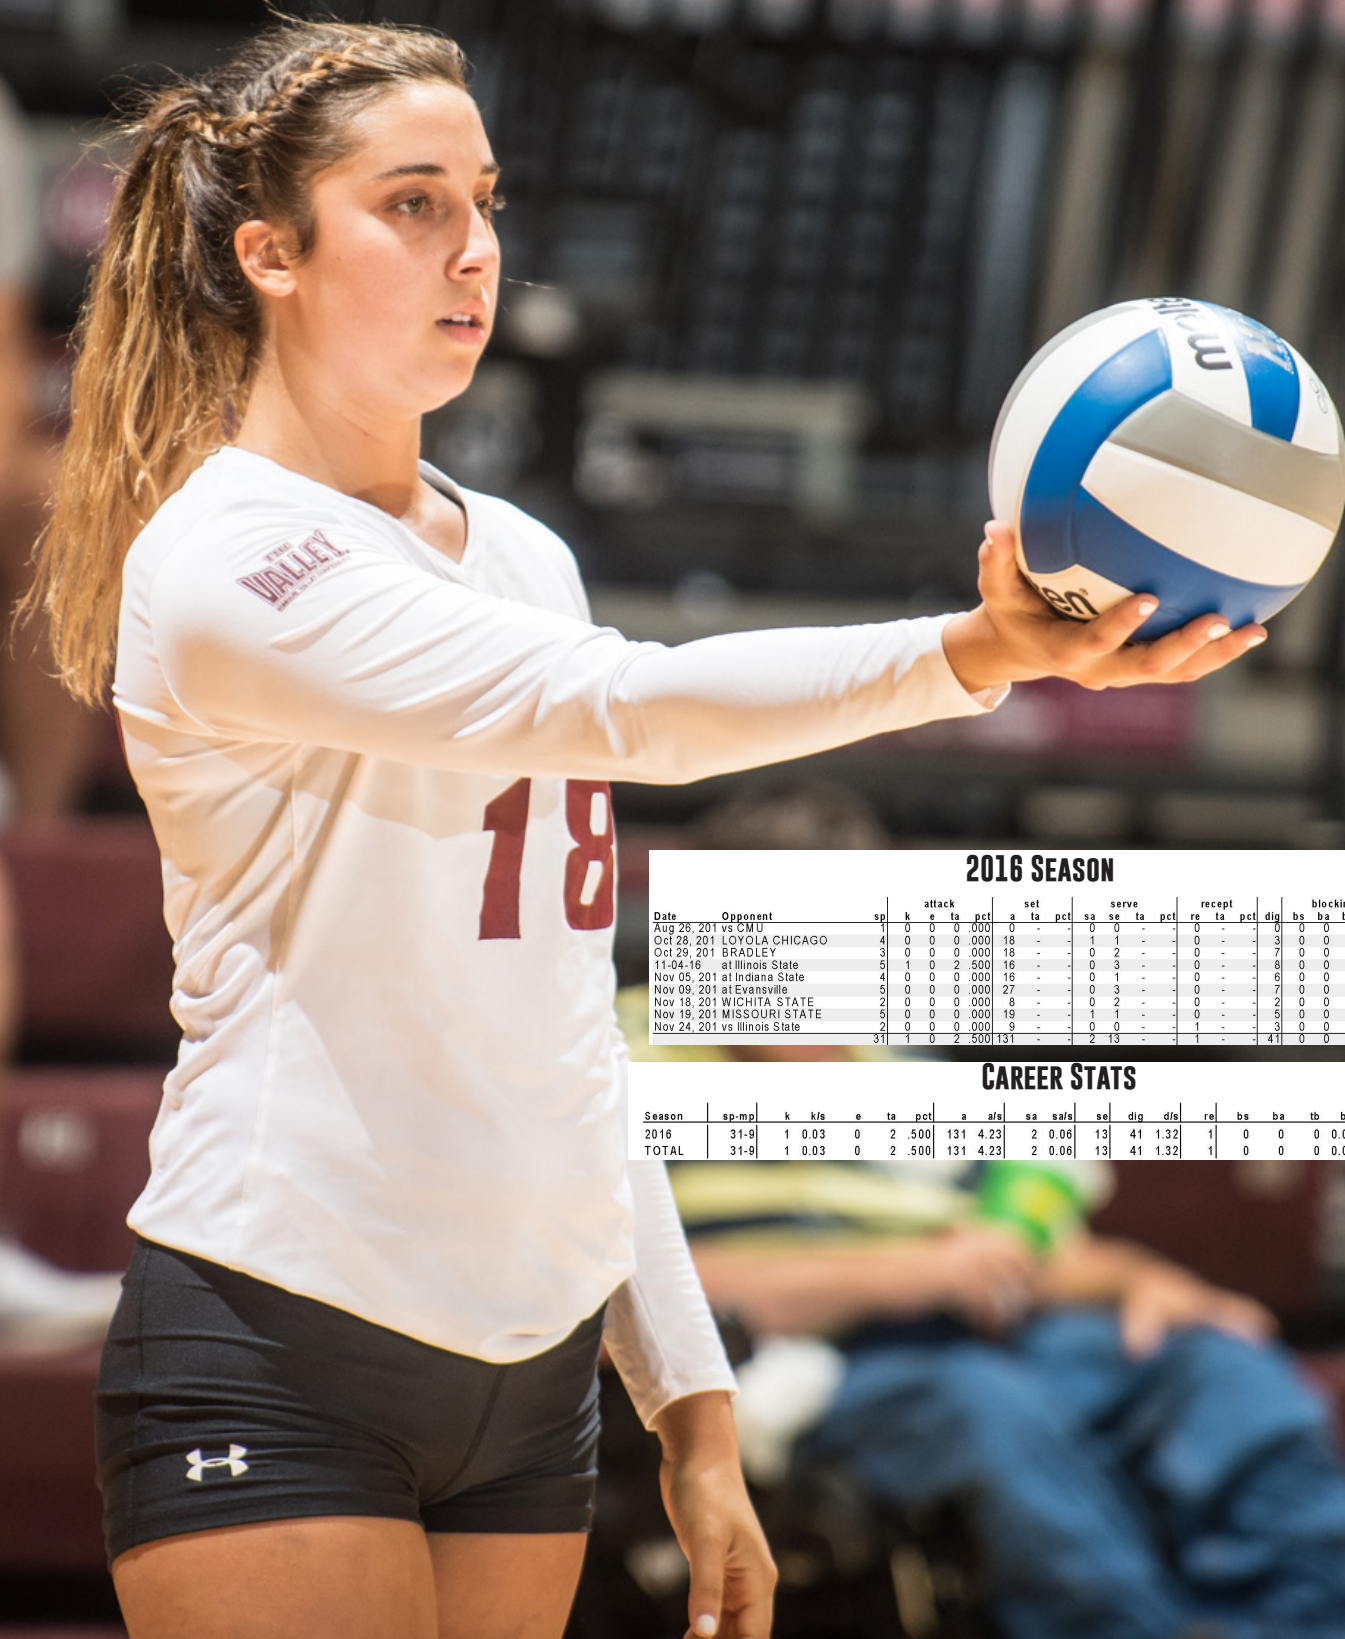

2016 SEASON

Date	Opponent	sp	attack				set		serve			recept			blocking				bhe			
			k	e	ta	pct	a	ta	pct	sa	se	ta	pct	re	ta	pct	dig	bs		ba	be	total
Aug 26, 201	vs CMU	1	0	0	0	.000	0	-	0	0	-	0	-	0	-	0	0	0	0	0	0	0
Oct 26, 201	LOYOLA CHICAGO	4	0	0	0	.000	18	-	1	1	-	0	-	3	0	0	0	0	0	0	1	
Oct 29, 201	BRADLEY	3	0	0	0	.000	18	-	0	2	-	0	-	0	-	7	0	0	0	0	1	
11-04-16	at Illinois State	5	1	0	2	.500	16	-	0	3	-	0	-	8	0	0	1	0	0	0	0	
Nov 05, 201	at Indiana State	4	0	0	0	.000	16	-	0	1	-	0	-	6	0	0	0	0	0	0	0	
Nov 09, 201	at Evansville	5	0	0	0	.000	27	-	0	3	-	0	-	7	0	0	0	0	0	0	0	
Nov 18, 201	WICHITA STATE	2	0	0	0	.000	8	-	0	2	-	0	-	2	0	0	0	0	0	0	2	
Nov 19, 201	MISSOURI STATE	5	0	0	0	.000	19	-	1	1	-	0	-	5	0	0	0	0	0	0	0	
Nov 24, 201	vs Illinois State	2	0	0	0	.000	9	-	0	0	-	1	-	3	0	0	1	0	0	0	0	
		31	1	0	2	.500	131	-	2	13	-	1	-	41	0	0	2	0	0	2	4	

CAREER STATS

Season	sp-mp	k	k/fs	e	ta	pct	a	a/fs	sa	sa/fs	se	dig	d/fs	re	bs	ba	tb	b/fs	be	bhe
2016	31-9	1	0.03	0	2	.500	131	4.23	2	0.06	13	41	1.32	1	0	0	0	0.00	2	4
TOTAL	31-9	1	0.03	0	2	.500	131	4.23	2	0.06	13	41	1.32	1	0	0	0	0.00	2	4