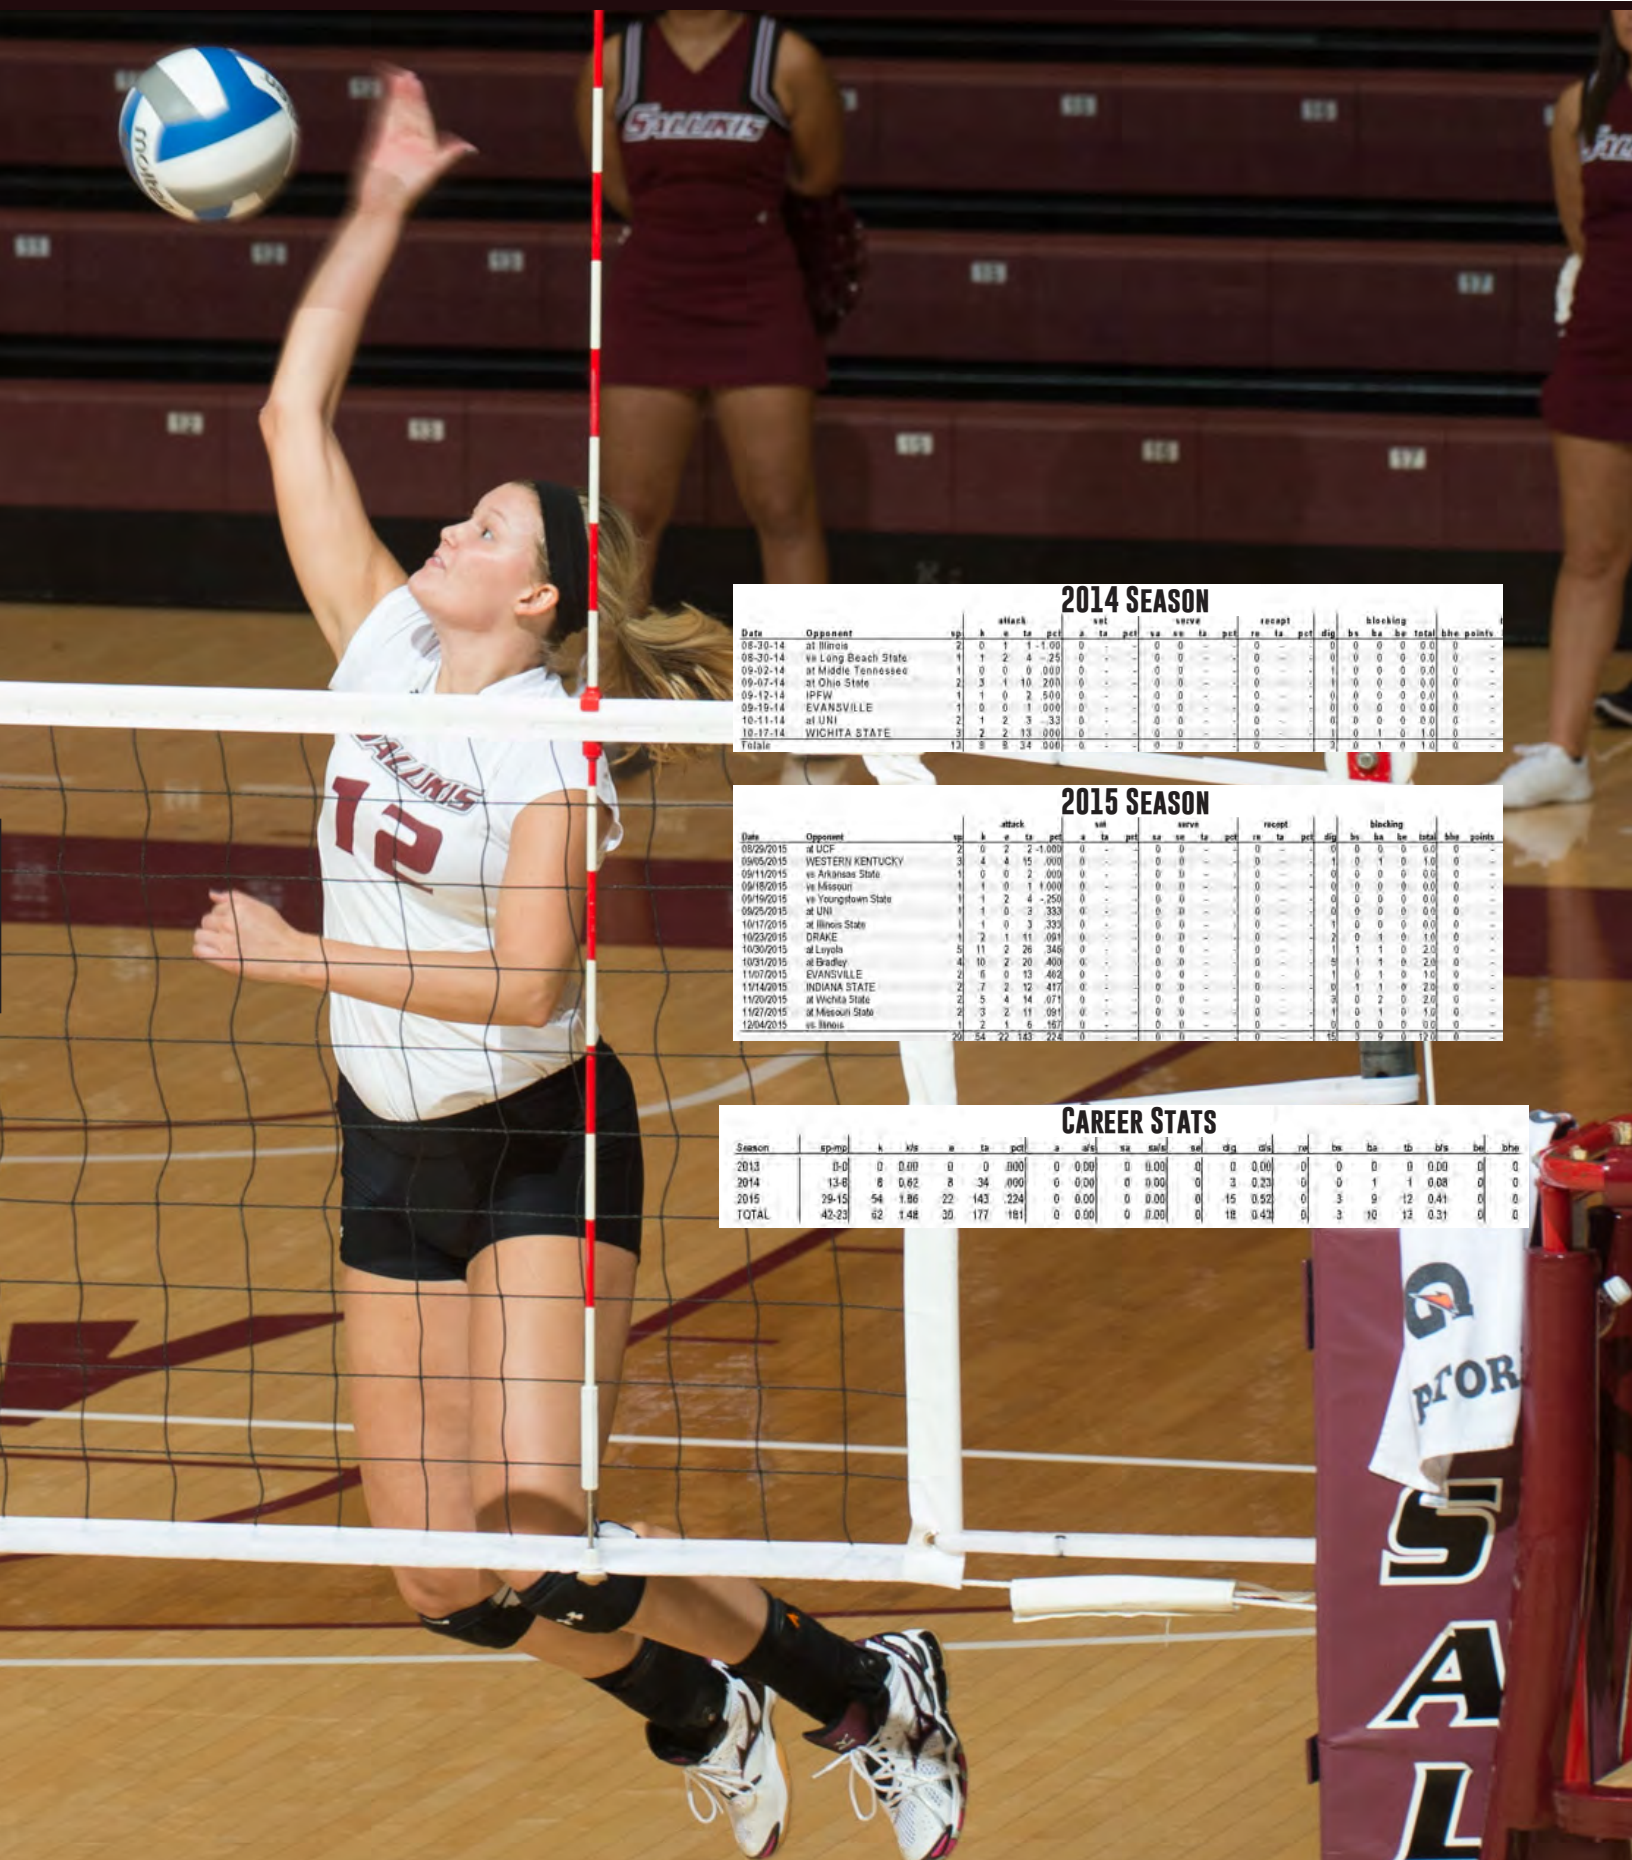

2014 SEASON

Date	Opponent	sp	attack			set			serve			recept			blocking			pts			
			k	e	ta	a	ta	prc	sa	se	ta	prc	re	ta	prc	dig	bs		ba	bt	total
08-20-14	at Illinois	2	0	1	1	-1.00	0	-	0	0	-	0	-	0	-	0	0	0	0	0	0
08-30-14	vs Long Beach State	1	1	2	4	-.25	0	-	0	0	-	0	-	0	-	0	0	0	0	0	0
09-02-14	at Middle Tennessee	1	0	0	0	0.00	0	-	0	0	-	0	-	0	-	0	0	0	0	0	0
09-07-14	at Ohio State	2	3	1	10	.200	0	-	0	0	-	0	-	0	-	0	0	0	0	0	0
09-12-14	IPFW	1	1	0	2	.500	0	-	0	0	-	0	-	0	-	0	0	0	0	0	0
09-19-14	EVANSVILLE	1	0	0	1	0.00	0	-	0	0	-	0	-	0	-	0	0	0	0	0	0
10-11-14	at UNI	2	1	2	3	-.33	0	-	0	0	-	0	-	0	-	0	0	0	0	0	0
10-17-14	WICHITA STATE	3	2	2	13	.000	0	-	0	0	-	0	-	0	-	0	1	0	1	0	0
Total		13	8	8	34	.000	0	-	0	0	-	0	-	0	-	0	1	0	1	0	0

2015 SEASON

Date	Opponent	sp	attack			set			serve			recept			blocking			pts			
			k	e	ta	a	ta	prc	sa	se	ta	prc	re	ta	prc	dig	bs		ba	bt	total
08/26/2015	at UCF	2	0	2	2	-1.000	0	-	0	0	-	0	-	0	-	0	0	0	0	0	0
09/05/2015	WESTERN KENTUCKY	3	4	4	15	.000	0	-	0	0	-	0	-	0	-	0	0	1	0	1	0
09/11/2015	vs Arkansas State	1	0	0	2	.000	0	-	0	0	-	0	-	0	-	0	0	0	0	0	0
09/18/2015	vs Missouri	1	1	0	1	1.000	0	-	0	0	-	0	-	0	-	0	0	0	0	0	0
09/19/2015	vs Youngstown State	1	1	2	4	-.250	0	-	0	0	-	0	-	0	-	0	0	0	0	0	0
09/25/2015	at UNI	1	1	0	2	.333	0	-	0	0	-	0	-	0	-	0	0	0	0	0	0
10/17/2015	at Illinois State	1	1	0	3	.333	0	-	0	0	-	0	-	0	-	0	0	0	0	0	0
10/23/2015	DRAKE	1	2	1	11	.091	0	-	0	0	-	0	-	0	-	0	0	1	0	1	0
10/30/2015	at Loyola	5	11	2	26	.346	0	-	0	0	-	0	-	0	-	1	1	1	0	2	0
10/31/2015	at Bradley	4	10	2	20	.400	0	-	0	0	-	0	-	0	-	5	1	1	0	2	0
11/07/2015	EVANSVILLE	2	6	0	13	.462	0	-	0	0	-	0	-	0	-	1	0	1	0	1	0
11/14/2015	INDIANA STATE	2	7	2	12	.417	0	-	0	0	-	0	-	0	-	0	1	1	0	2	0
11/20/2015	at Wichita State	2	5	4	14	.071	0	-	0	0	-	0	-	0	-	5	0	2	0	2	0
11/20/2015	at Missouri State	2	3	2	11	.091	0	-	0	0	-	0	-	0	-	1	0	1	0	1	0
12/04/2015	vs Illinois	1	2	1	6	.167	0	-	0	0	-	0	-	0	-	0	0	0	0	0	0
Total		20	54	22	143	.224	0	-	0	0	-	0	-	0	-	15	3	9	0	12	0

CAREER STATS

Season	sp/imp	k	k/s	a	ta	prc	a	a/s	sa	sa/s	se	dig	dig/s	re	bs	ba	bt	bt/s	tot	pts	
2013	0-0	0	0.00	0	0	.000	0	0.00	0	0.00	0	0	0.00	0	0	0	0	0	0	0.00	0
2014	13-8	8	0.62	8	34	.090	0	0.00	0	0.00	0	3	0.23	0	0	1	1	1	0.08	0	0
2015	29-15	54	1.86	22	143	.224	0	0.00	0	0.00	0	15	0.52	0	3	9	12	0.41	0	0	0
TOTAL	42-23	62	1.48	30	177	.181	0	0.00	0	0.00	0	18	0.42	0	3	10	12	0.31	0	0	0