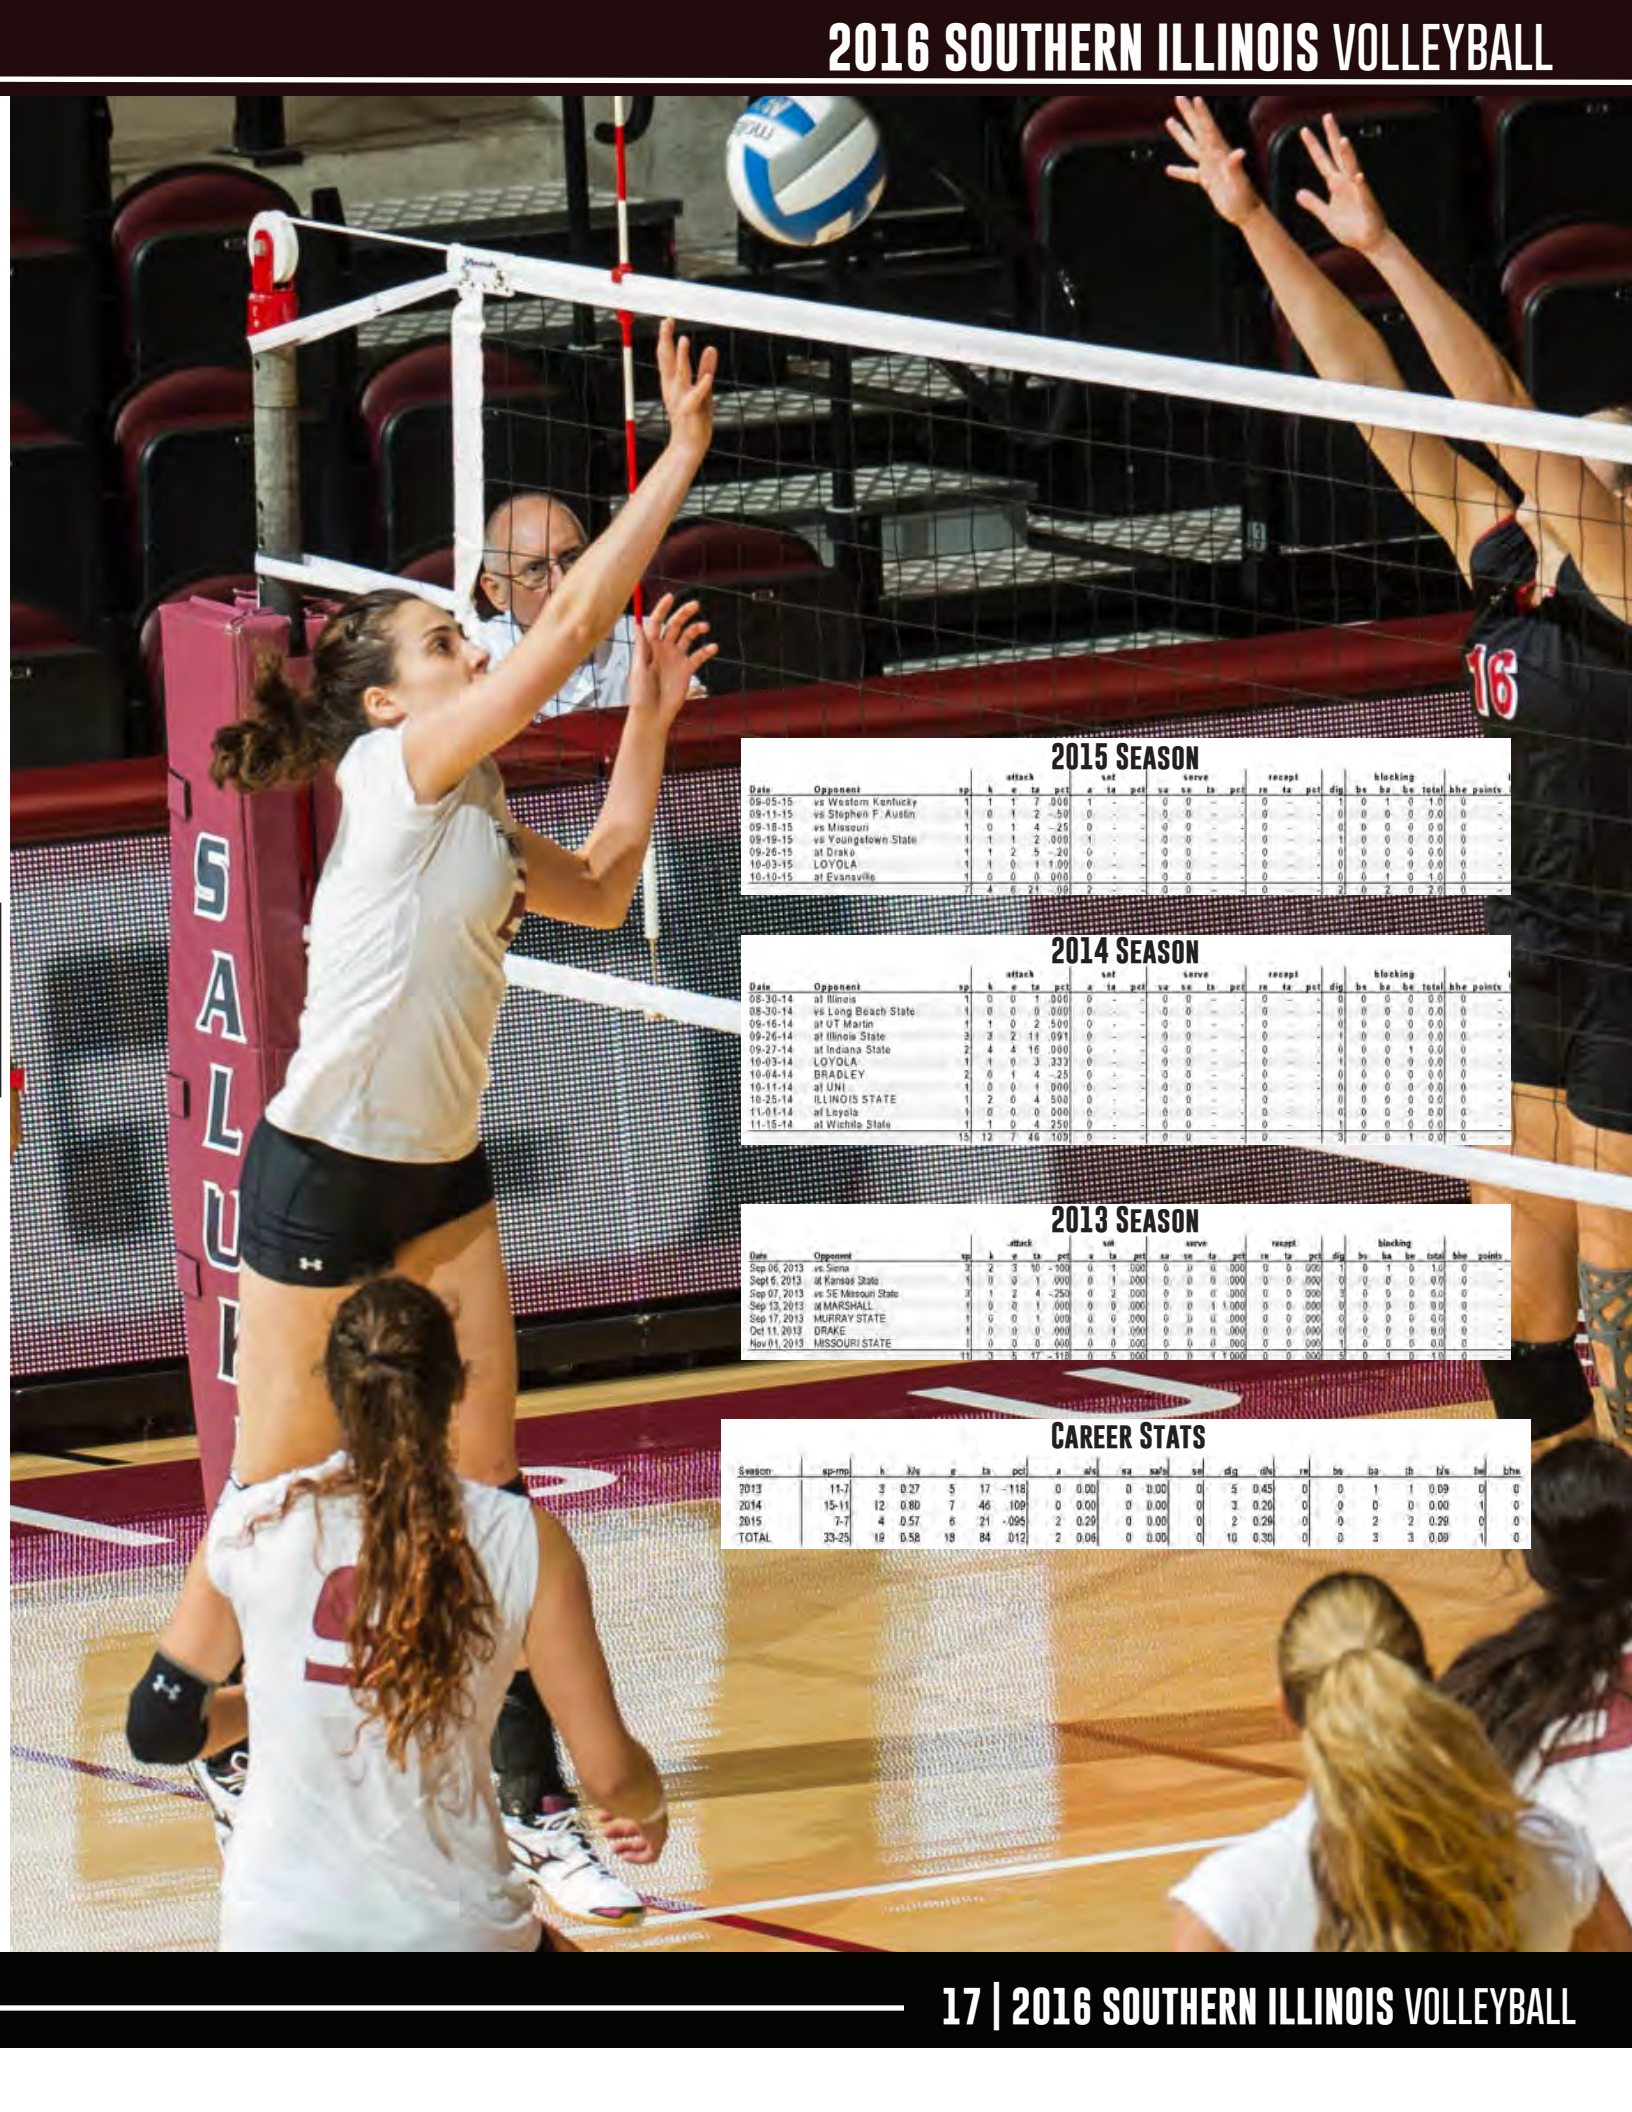

2015 SEASON

Date	Opponent	sp	attack			set			serve			recept		dig	blocking			pts		
			k	e	ta	a	ta	pt	sa	se	ta	pt	rs		ta	pt	bs		ba	bt
08-25-15	vs Western Kentucky	1	1	1	7	0.00	1	-	0	0	-	0	-	1	0	1	0	1.00	0	
08-13-15	vs Stephen F. Austin	1	0	1	2	-0.50	0	-	0	0	-	0	-	0	0	0	0	0.00	0	
09-18-15	vs Missouri	1	0	1	4	-2.5	0	-	0	0	-	0	-	0	0	0	0	0.00	0	
09-19-15	vs Youngstown State	1	1	1	2	0.00	1	-	0	0	-	0	-	1	0	0	0	0.00	0	
09-26-15	at Drake	1	1	2	5	-2.0	0	-	0	0	-	0	-	0	0	0	0	0.00	0	
10-03-15	LOYOLA	1	1	0	1	1.00	0	-	0	0	-	0	-	0	0	0	0	0.00	0	
10-10-15	at Evansville	1	0	0	0	0.00	0	-	0	0	-	0	-	0	0	1	0	1.00	0	
		7	4	6	21	-0.6	2	-	0	0	-	0	-	2	0	2	0	2.00	0	

2014 SEASON

Date	Opponent	sp	attack			set			serve			recept		dig	blocking			pts		
			k	e	ta	a	ta	pt	sa	se	ta	pt	rs		ta	pt	bs		ba	bt
08-30-14	at Illinois	1	0	0	1	0.00	0	-	0	0	-	0	-	0	0	0	0	0.00	0	
08-30-14	vs Long Beach State	1	0	0	0	0.00	0	-	0	0	-	0	-	0	0	0	0	0.00	0	
09-16-14	at UT Martin	1	1	0	2	5.00	0	-	0	0	-	0	-	0	0	0	0	0.00	0	
09-26-14	at Illinois State	3	3	2	11	0.91	0	-	0	0	-	0	-	1	0	0	0	0.00	0	
09-27-14	at Indiana State	2	4	4	16	0.00	0	-	0	0	-	0	-	0	0	0	1	0.00	0	
10-03-14	LOYOLA	1	1	0	3	3.33	0	-	0	0	-	0	-	1	0	0	0	0.00	0	
10-04-14	BRADLEY	2	0	1	4	-2.5	0	-	0	0	-	0	-	0	0	0	0	0.00	0	
10-11-14	at UNI	1	0	0	1	0.00	0	-	0	0	-	0	-	0	0	0	0	0.00	0	
10-25-14	ILLINOIS STATE	1	2	0	4	5.00	0	-	0	0	-	0	-	1	0	0	0	0.00	0	
11-01-14	at Loyola	1	0	0	0	0.00	0	-	0	0	-	0	-	0	0	0	0	0.00	0	
11-15-14	at Wichita State	1	1	0	4	2.50	0	-	0	0	-	0	-	1	0	0	0	0.00	0	
		15	12	7	46	3.00	0	-	0	0	-	0	-	3	0	0	1	0.00	0	

2013 SEASON

Date	Opponent	sp	attack			set			serve			recept		dig	blocking			pts		
			k	e	ta	a	ta	pt	sa	se	ta	pt	rs		ta	pt	bs		ba	bt
Sep 06, 2013	vs Sierra	2	2	3	10	-7.00	0	1	0.00	0	0	0.00	0	0	0	0	1	0	1.00	0
Sep 6, 2013	at Kansas State	1	0	0	1	0.00	0	1	0.00	0	0	0.00	0	0	0	0	0	0	0.00	0
Sep 07, 2013	vs SE Missouri State	2	1	2	4	-2.50	0	2	0.00	0	0	0.00	0	0	0	0	0	0	0.00	0
Sep 13, 2013	at MARSHALL	1	0	0	1	0.00	0	0	0.00	0	0	1.00	0	0	0	0	0	0	0.00	0
Sep 17, 2013	MURRAY STATE	1	0	0	1	0.00	0	0	0.00	0	0	0.00	0	0	0	0	0	0	0.00	0
Oct 11, 2013	DRAKE	1	0	0	0	0.00	0	1	0.00	0	0	0.00	0	0	0	0	0	0	0.00	0
Nov 01, 2013	MISSOURI STATE	11	3	5	17	-3.18	0	5	0.00	0	0	1.00	0	0	0	0	1	0	1.00	0

CAREER STATS

Season	sp-pts	k	e	ta	pt	a	a%	sa	sa%	se	dig	rs	bs	ba	bt	pts	pts%		
2013	11-7	3	0.27	5	17	-1.18	0	0.00	0	0.00	0	5	0.45	0	0	1	1	0.09	0
2014	15-11	12	0.80	7	46	1.09	0	0.00	0	0.00	0	3	0.20	0	0	0	0	0.00	1
2015	7-7	4	0.57	6	21	-0.95	2	0.29	0	0.00	0	2	0.29	0	0	2	2	0.29	0
TOTAL	33-25	19	0.58	19	84	0.12	2	0.06	0	0.00	0	10	0.30	0	0	3	3	0.09	1