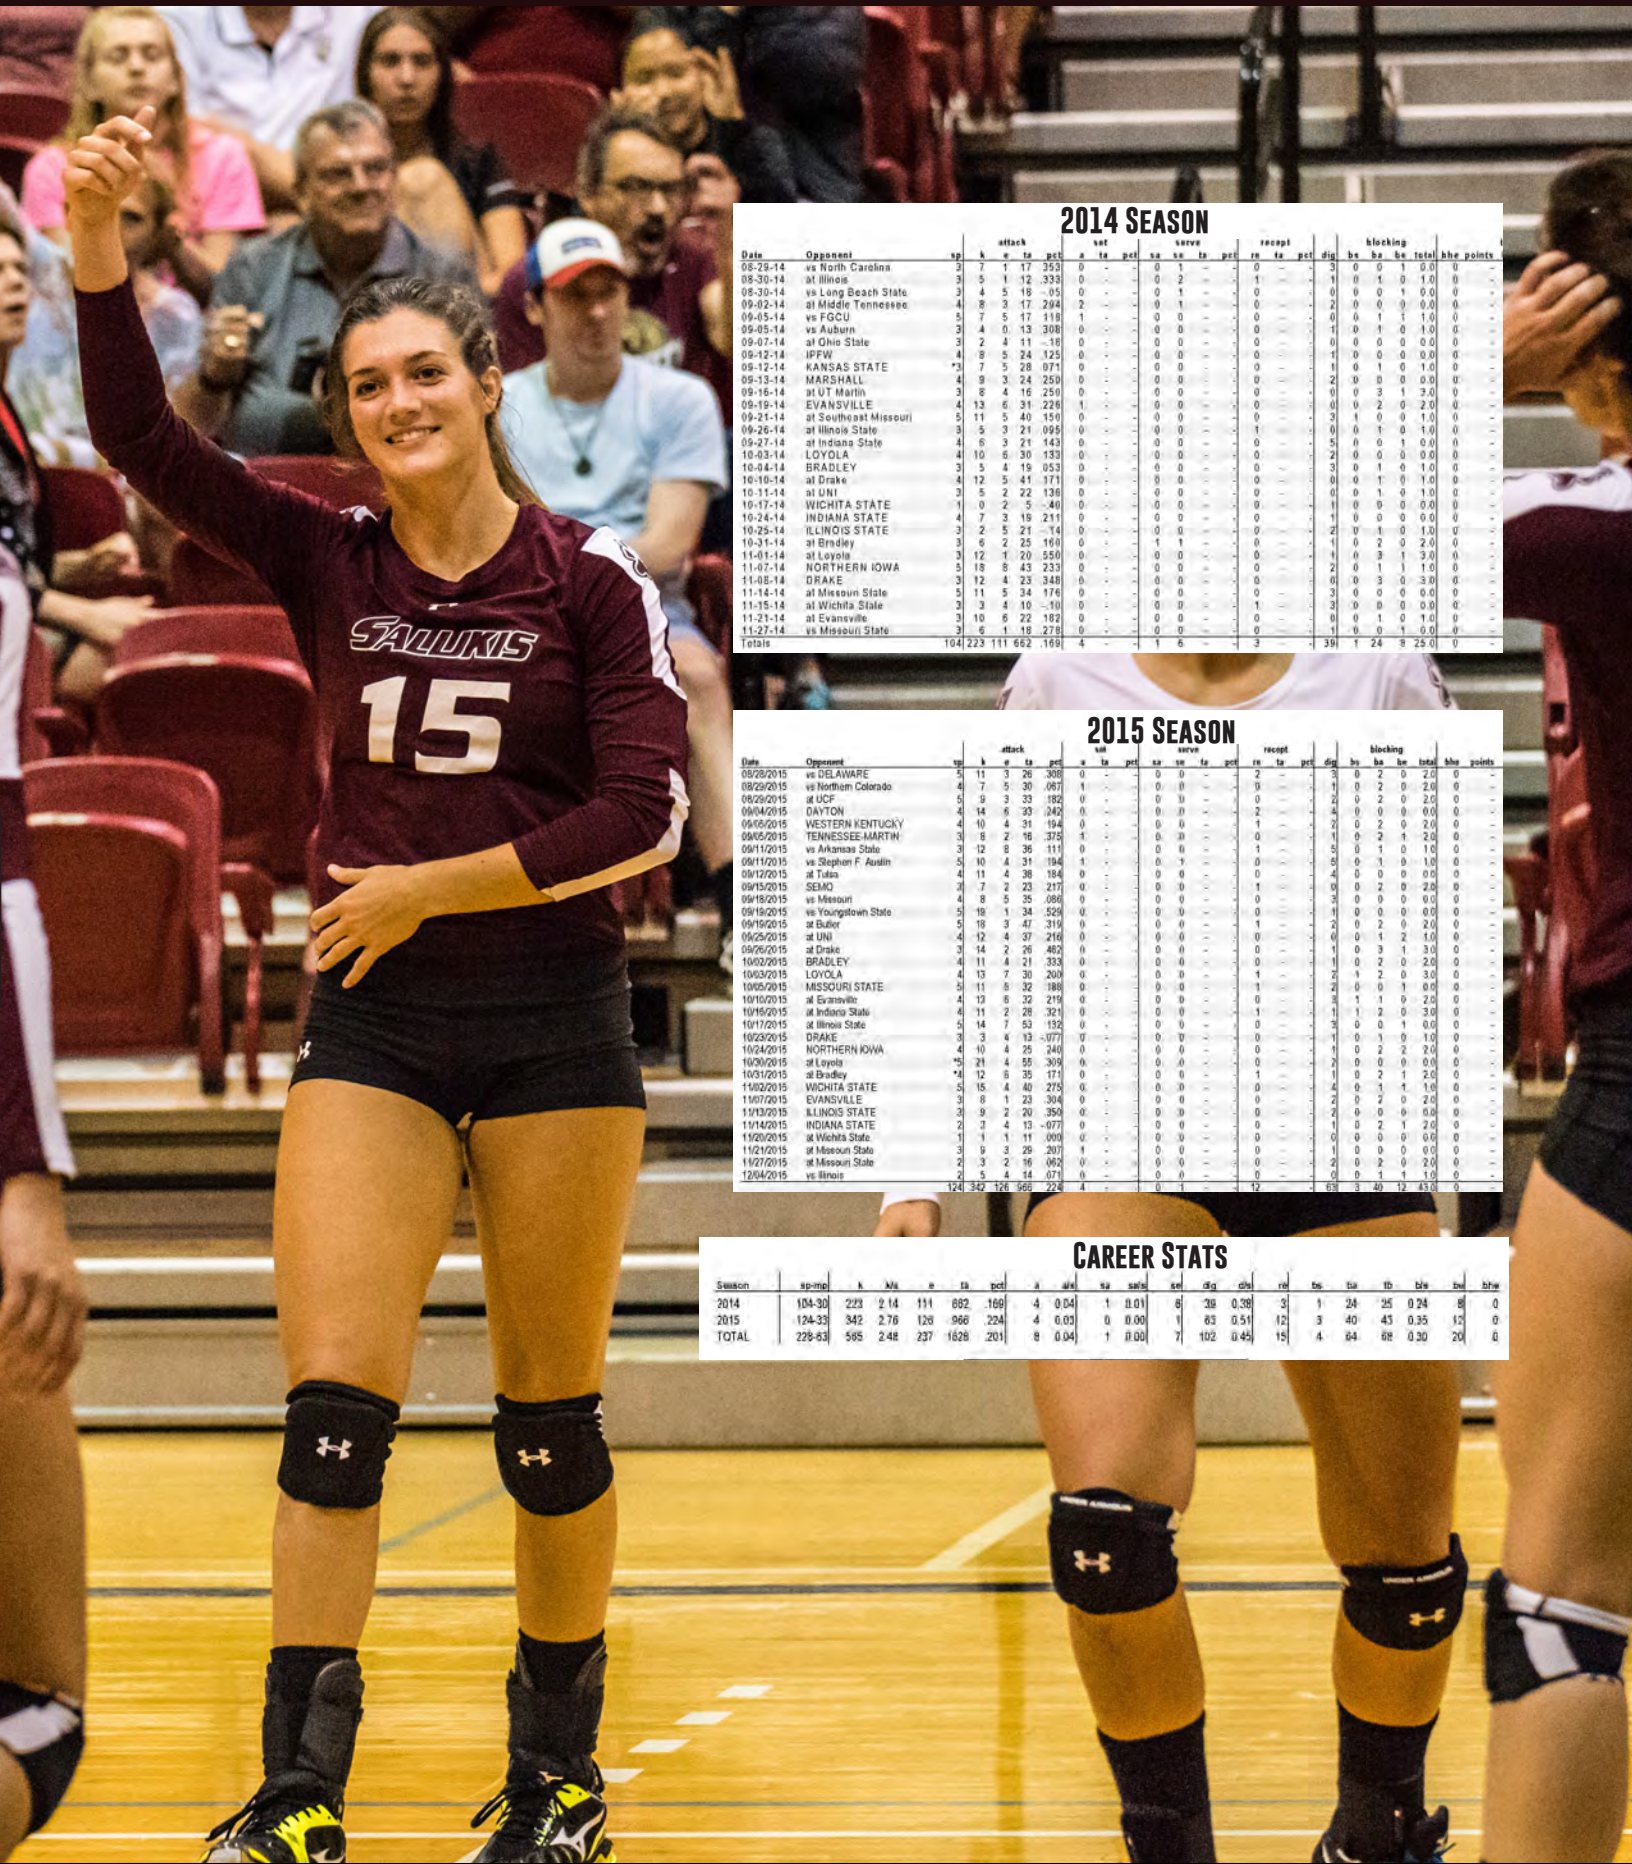

2014 SEASON

Date	Opponent	attack				set		serve			recept			blocking			pts		
		sp	k	e	ta	a	ta	sa	sa	sa	re	ta	ptg	bs	bs	total			
08-29-14	vs North Carolina	3	7	1	17	252	0	-	0	1	-	0	-	3	0	0	1	0.0	0
08-30-14	at Illinois	3	5	1	12	335	0	-	0	2	-	1	-	1	0	1	0	1.0	0
08-30-14	vs Long Beach State	3	4	5	18	065	0	-	0	1	-	0	-	0	0	0	1	0.0	0
09-02-14	at Middle Tennessee	4	8	3	17	294	2	-	0	1	-	0	-	2	0	0	0	0.0	0
09-05-14	vs FGCU	5	7	5	17	118	1	-	0	0	-	0	-	0	0	1	1	1.0	0
09-05-14	vs Auburn	3	4	0	13	308	0	-	0	0	-	0	-	1	0	1	0	1.0	0
09-07-14	at Ohio State	3	2	4	11	18	0	-	0	0	-	0	-	0	0	0	0	0.0	0
09-12-14	at IPFW	4	8	5	24	125	0	-	0	0	-	0	-	1	0	0	0	0.0	0
09-12-14	KANSAS STATE	*3	7	5	28	071	0	-	0	0	-	0	-	1	0	1	0	1.0	0
09-13-14	MARSHALL	4	9	3	24	250	0	-	0	0	-	0	-	2	0	0	0	0.0	0
09-15-14	at UT Martin	3	8	4	16	250	0	-	0	0	-	0	-	0	0	3	0	3.0	0
09-19-14	EVANSVILLE	4	13	5	31	226	1	-	0	0	-	0	-	0	0	2	0	2.0	0
09-21-14	at Southeast Missouri	5	11	5	40	150	0	-	0	0	-	0	-	3	1	0	0	1.0	0
09-26-14	at Illinois State	3	5	3	21	095	0	-	0	0	-	1	-	0	0	1	0	1.0	0
09-27-14	at Indiana State	4	6	3	21	143	0	-	0	0	-	0	-	5	0	0	1	0.0	0
10-03-14	LOYOLA	4	10	5	30	133	0	-	0	0	-	0	-	2	0	1	1	2.0	0
10-04-14	BRADLEY	3	5	4	19	053	0	-	0	0	-	0	-	3	0	1	0	1.0	0
10-10-14	at Drake	4	12	5	41	171	0	-	0	0	-	0	-	0	0	1	0	1.0	0
10-11-14	at UNI	3	5	2	22	136	0	-	0	0	-	0	-	0	0	1	0	1.0	0
10-17-14	WICHITA STATE	1	0	2	5	40	0	-	0	0	-	0	-	1	0	0	0	0.0	0
10-24-14	INDIANA STATE	4	7	3	18	211	1	-	0	0	-	0	-	0	0	0	0	0.0	0
10-25-14	ILLINOIS STATE	4	2	5	21	14	0	-	0	0	-	0	-	2	0	1	0	1.0	0
10-31-14	at Bradley	3	6	2	25	160	0	-	1	1	-	0	-	1	0	2	0	2.0	0
11-01-14	at Loyola	3	12	1	20	550	0	-	0	0	-	0	-	0	0	3	1	3.0	0
11-07-14	NORTHERN IOWA	5	18	8	43	233	0	-	0	0	-	0	-	2	0	3	1	2.0	0
11-08-14	BRADLEY	3	12	4	33	348	0	-	0	0	-	0	-	0	0	3	0	3.0	0
11-14-14	at Missouri State	5	11	5	34	176	0	-	0	0	-	0	-	3	0	0	0	0.0	0
11-15-14	at Wichita State	3	3	4	10	-10	0	-	0	0	-	1	-	3	0	0	0	0.0	0
11-21-14	at Evansville	3	10	6	22	182	0	-	0	0	-	0	-	0	0	1	0	1.0	0
11-27-14	vs Missouri State	3	6	1	18	278	0	-	0	0	-	0	-	0	0	1	0	1.0	0
Total		104	223	111	662	169	4	-	1	6	-	3	-	39	1	24	8	25.0	0

2015 SEASON