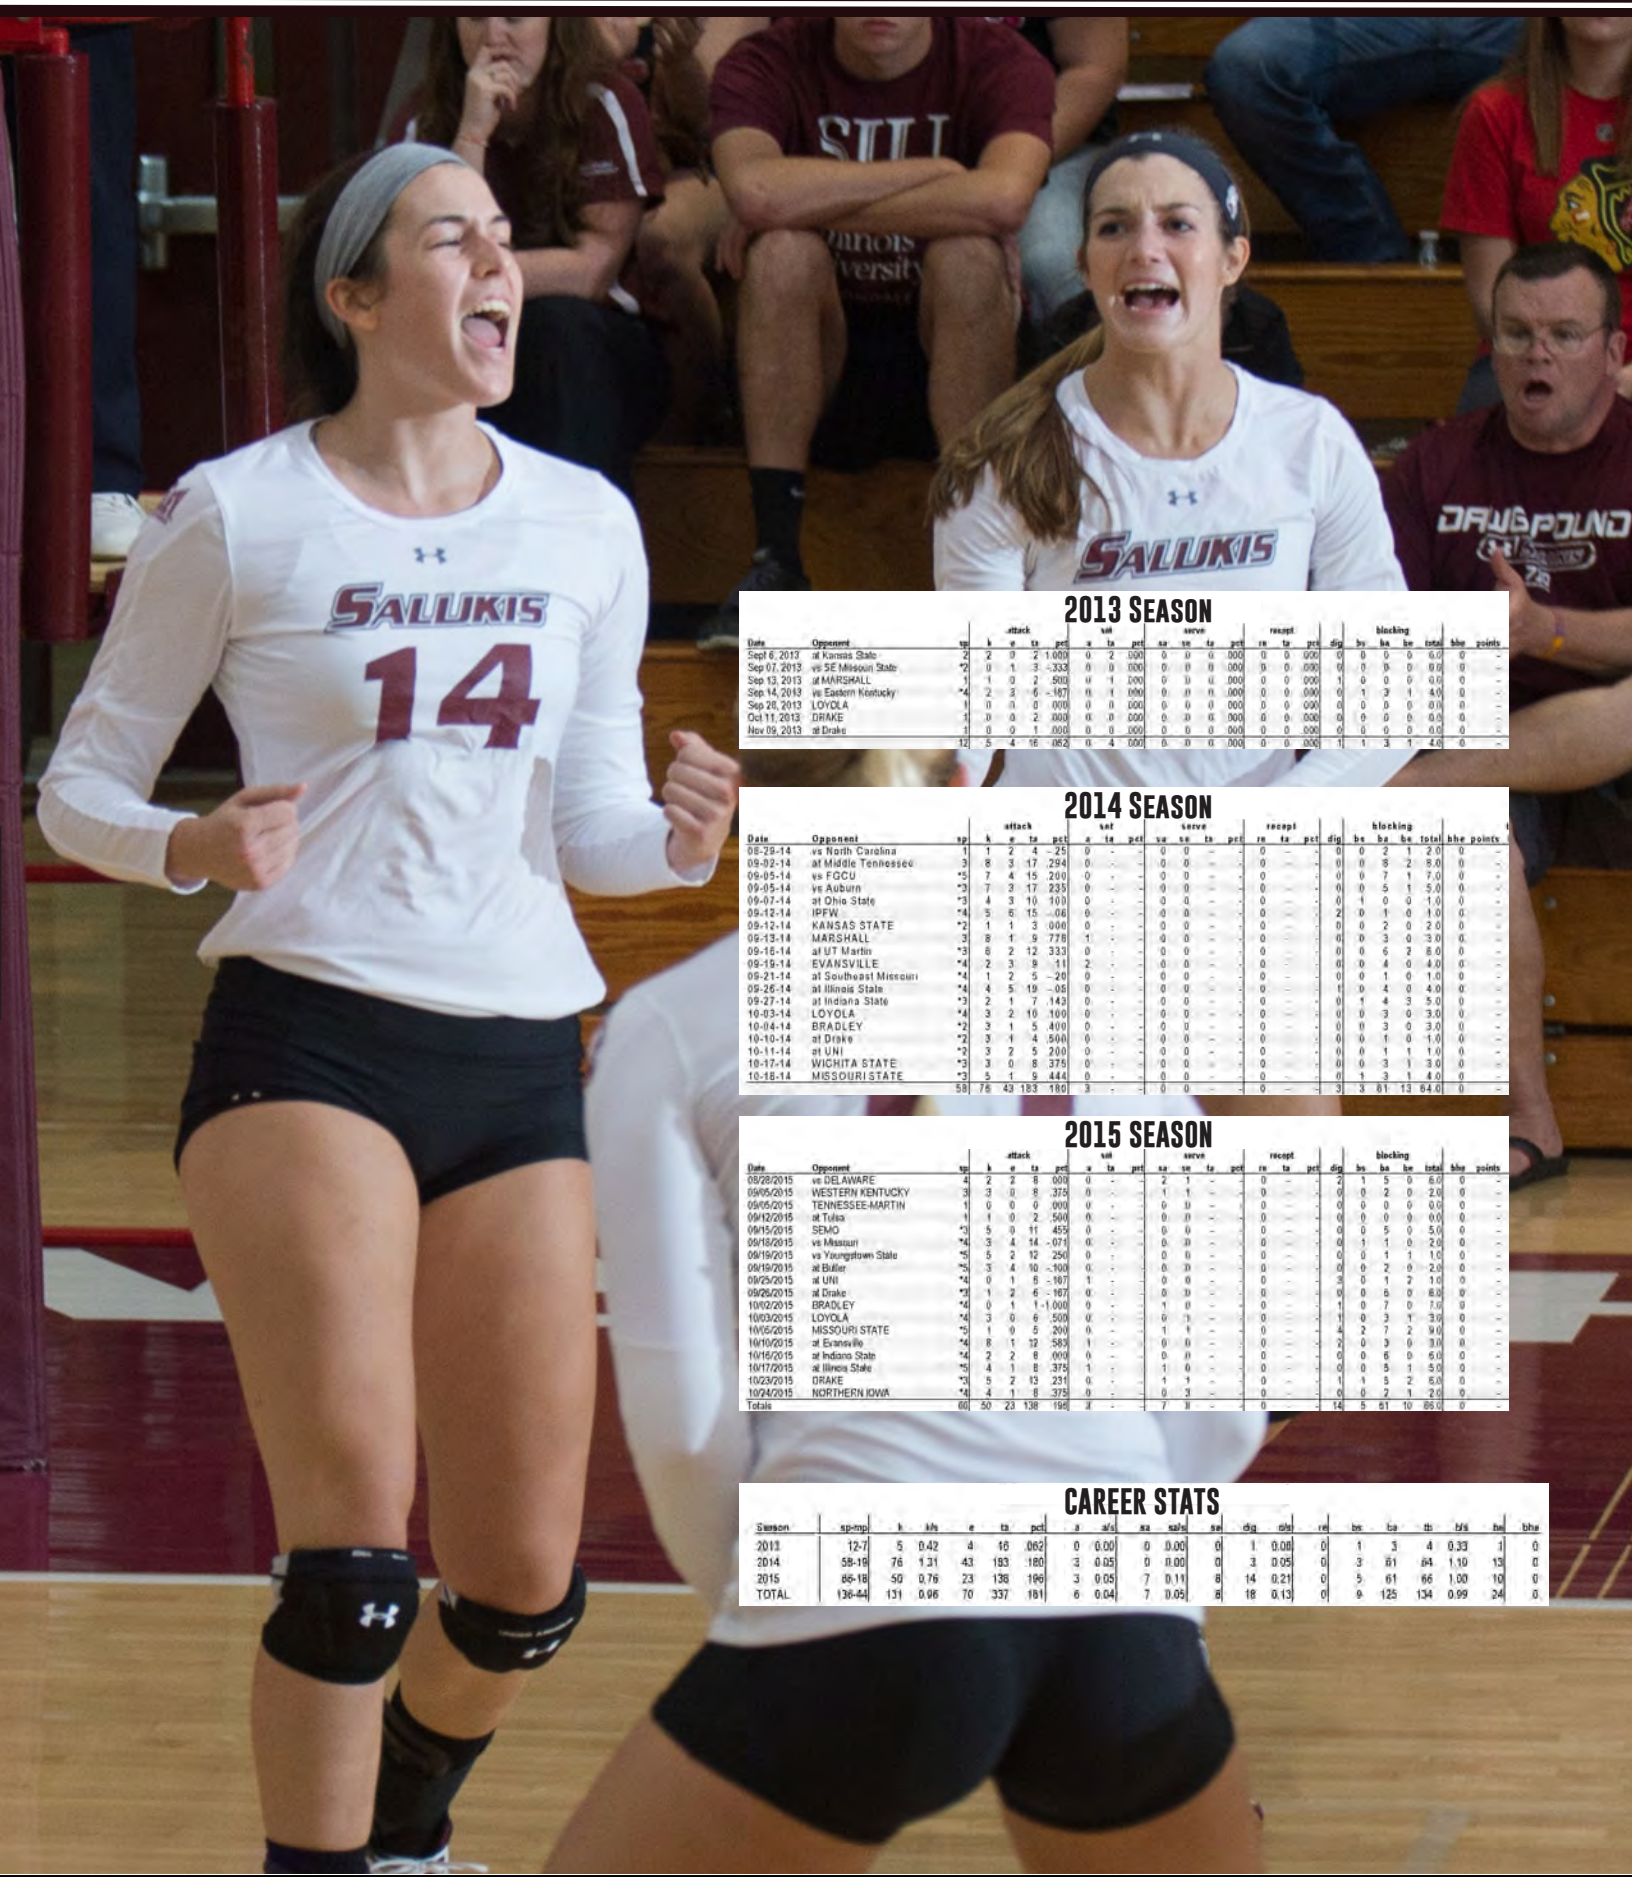

2013 SEASON

Date	Opponent	sp	attack			set			serve			receipt		dig	blocking			pts	points			
			k	e	ts	a	ts	pr	sa	ts	pr	re	ts		pr	bs	bs			total		
Sep 6, 2013	at Kansas State	2	2	0	2	1.000	0	2	0.000	0	0	0	0	0	0	0	0	2	1	2.0	0	
Sep 07, 2013	vs SE Missouri State	*2	0	1	3	-.333	0	0	0.000	0	0	0	0	0	0	0	0	0	0	0.0	0	
Sep 13, 2013	at MARSHALL	*1	1	0	2	.500	0	1	1.000	0	0	0	0	0	0	0	0	0	0	0.0	0	
Sep 14, 2013	vs Eastern Kentucky	*4	2	3	6	-.167	0	1	1.000	0	0	0	0	0	0	0	0	0	0	1.0	4.0	
Sep 28, 2013	LOYOLA	*1	0	0	0	0.000	0	0	0.000	0	0	0	0	0	0	0	0	0	0	0.0	0	
Oct 11, 2013	DRAKE	*1	0	0	2	0.000	0	0	0.000	0	0	0	0	0	0	0	0	0	0	0.0	0	
Nov 09, 2013	at Drake	*1	0	0	1	0.000	0	0	0.000	0	0	0	0	0	0	0	0	0	0	0.0	0	
Totals		12	5	4	16	-.062	0	4	0.000	0	0	0	0	0	0	0	0	1	1	3	1	4.0

2014 SEASON

Date	Opponent	sp	attack			set			serve			receipt		dig	blocking			pts	points		
			k	e	ts	a	ts	pr	sa	ts	pr	re	ts		pr	bs	bs			total	
08-29-14	vs North Carolina	1	1	2	4	-.250	0	-	-	-	-	-	-	-	-	-	-	-	-	0	0
08-30-14	at Middle Tennessee	3	8	3	17	.294	0	-	-	-	-	-	-	-	-	-	-	-	-	0	8
09-05-14	vs FCCU	*5	7	4	15	.200	0	-	-	-	-	-	-	-	-	-	-	-	-	0	7
09-05-14	vs Auburn	*3	7	3	17	.235	0	-	-	-	-	-	-	-	-	-	-	-	-	0	5
09-07-14	at Ohio State	*3	4	3	10	.100	0	-	-	-	-	-	-	-	-	-	-	-	-	0	1
09-12-14	IPFW	*4	5	6	15	-.060	0	-	-	-	-	-	-	-	-	-	-	-	-	0	2
09-12-14	KANSAS STATE	*2	1	1	3	0.000	0	-	-	-	-	-	-	-	-	-	-	-	-	0	2
09-13-14	MARSHALL	*3	8	1	9	.778	1	-	-	-	-	-	-	-	-	-	-	-	-	0	3
09-16-14	at UT Martin	*3	8	2	12	.333	0	-	-	-	-	-	-	-	-	-	-	-	-	0	6
09-19-14	EVANSVILLE	*4	2	3	9	-.111	2	-	-	-	-	-	-	-	-	-	-	-	-	0	3
09-21-14	at Southeast Missouri	*4	1	2	5	-.200	0	-	-	-	-	-	-	-	-	-	-	-	-	0	1
09-26-14	at Illinois State	*4	4	5	19	-.050	0	-	-	-	-	-	-	-	-	-	-	-	-	0	4
09-27-14	at Indiana State	*3	2	1	7	.143	0	-	-	-	-	-	-	-	-	-	-	-	-	0	1
10-03-14	LOYOLA	*4	3	2	10	.100	0	-	-	-	-	-	-	-	-	-	-	-	-	0	3
10-04-14	BRADLEY	*2	3	1	5	.400	0	-	-	-	-	-	-	-	-	-	-	-	-	0	3
10-10-14	at Drake	*2	3	1	4	.500	0	-	-	-	-	-	-	-	-	-	-	-	-	0	1
10-11-14	at UNI	*2	3	2	5	.200	0	-	-	-	-	-	-	-	-	-	-	-	-	0	1
10-17-14	WICHITA STATE	*3	3	0	8	.375	0	-	-	-	-	-	-	-	-	-	-	-	-	0	3
10-18-14	MISSOURI STATE	*3	5	1	9	.444	0	-	-	-	-	-	-	-	-	-	-	-	-	0	1
Totals		58	76	43	183	.180	8	-	-	-	-	-	-	-	-	-	-	-	-	3	3

2015 SEASON

Date	Opponent	sp	attack			set			serve			receipt		dig	blocking			pts	points		
			k	e	ts	a	ts	pr	sa	ts	pr	re	ts		pr	bs	bs			total	
08/28/2015	vs DELAWARE	4	2	2	8	.000	0	-	-	2	1	-	-	-	-	-	-	-	-	2	1
09/05/2015	WESTERN KENTUCKY	3	3	0	8	.375	0	-	-	1	1	-	-	-	-	-	-	-	-	0	2
09/05/2015	TENNESSEE-MARTIN	1	0	0	0	.000	0	-	-	0	0	-	-	-	-	-	-	-	-	0	0
09/12/2015	at Tulsa	1	1	0	2	.500	0	-	-	0	0	-	-	-	-	-	-	-	-	0	0
09/15/2015	SEMO	*3	5	0	11	.455	0	-	-	0	0	-	-	-	-	-	-	-	-	0	5
09/19/2015	vs Missouri	*4	3	4	14	-.071	0	-	-	0	0	-	-	-	-	-	-	-	-	0	1
09/19/2015	vs Youngstown State	*5	5	2	12	.250	0	-	-	0	0	-	-	-	-	-	-	-	-	0	1
09/19/2015	at Baller	*1	3	4	10	-.100	0	-	-	0	0	-	-	-	-	-	-	-	-	0	2
09/25/2015	at UNI	*4	0	1	5	-.167	1	-	-	0	0	-	-	-	-	-	-	-	-	0	1
09/26/2015	at Drake	*3	1	2	6	-.167	0	-	-	0	0	-	-	-	-	-	-	-	-	0	0
10/02/2015	BRADLEY	*4	0	1	1	1.000	0	-	-	1	0	-	-	-	-	-	-	-	-	0	7
10/03/2015	LOYOLA	*4	3	0	6	.500	0	-	-	0	0	-	-	-	-	-	-	-	-	0	3
10/05/2015	MISSOURI STATE	*5	1	0	5	.200	0	-	-	1	1	-	-	-	-	-	-	-	-	0	2
10/10/2015	at Evansville	*4	8	1	12	.583	1	-	-	0	0	-	-	-	-	-	-	-	-	0	3
10/16/2015	at Indiana State	*4	2	2	8	.000	0	-	-	0	0	-	-	-	-	-	-	-	-	0	0
10/17/2015	at Illinois State	*5	4	1	8	.375	1	-	-	1	0	-	-	-	-	-	-	-	-	0	5
10/23/2015	DRAKE	*3	5	2	13	.231	0	-	-	1	1	-	-	-	-	-	-	-	-	0	1
10/24/2015	NORTHERN IOWA	*4	4	1	8	.375	0	-	-	0	0	-	-	-	-	-	-	-	-	0	2
Totals		60	50	23	138	.196	8	-	-	7	0	-	-	-	-	-	-	-	-	14	5

CAREER STATS