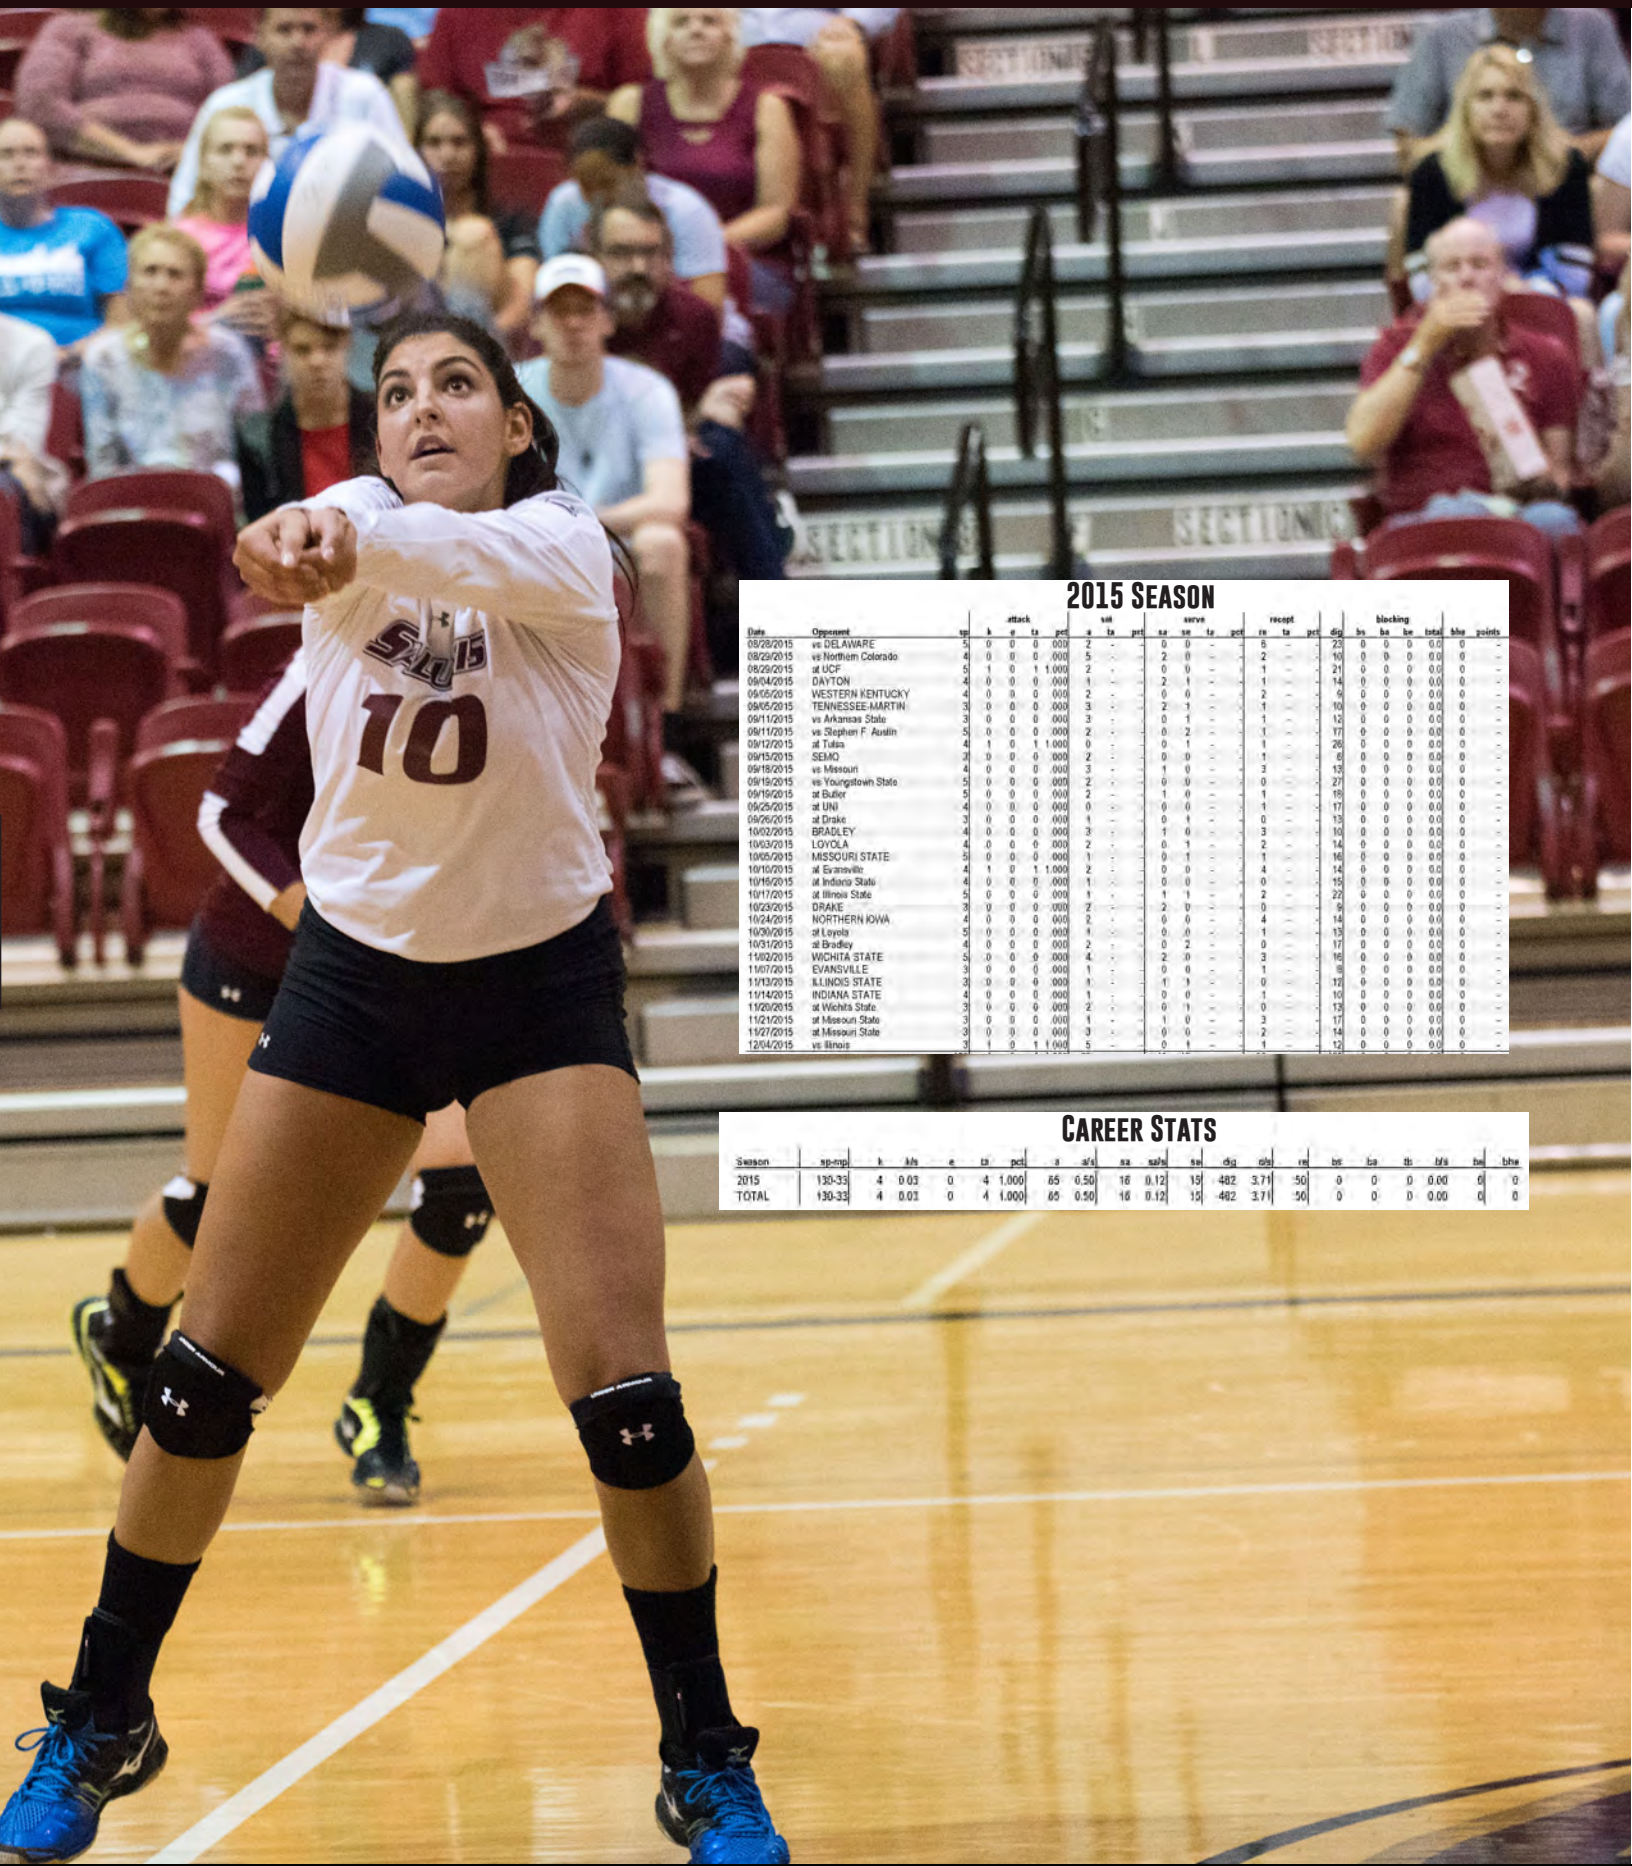

2015 SEASON

Date	Opponent	sp	attack			set			serve			recept		dig			blocking			pts
			a	m	ta	sa	pe	sa	se	pe	rs	ts	pe	bs	ba	bs	bl	pts		
08/28/2015	vs DELAWARE	5	0	0	0.000	2	-	-	0	0	-	5	-	-	23	0	0	0.00	0	-
08/29/2015	vs Northern Colorado	4	0	0	0.000	5	-	-	2	0	-	2	-	-	10	0	0	0.00	0	-
08/29/2015	at UCF	5	1	0	1.000	2	-	-	0	0	-	1	-	-	21	0	0	0.00	0	-
09/04/2015	DAYTON	4	0	0	0.000	1	-	-	2	1	-	1	-	-	14	0	0	0.00	0	-
09/05/2015	WESTERN KENTUCKY	4	0	0	0.000	2	-	-	0	0	-	2	-	-	9	0	0	0.00	0	-
09/05/2015	TENNESSEE-MARTIN	3	0	0	0.000	3	-	-	2	1	-	1	-	-	10	0	0	0.00	0	-
09/11/2015	vs Arkansas State	3	0	0	0.000	3	-	-	0	1	-	1	-	-	12	0	0	0.00	0	-
09/11/2015	vs Stephen F. Austin	5	0	0	0.000	2	-	-	0	2	-	1	-	-	17	0	0	0.00	0	-
09/12/2015	at Tulsa	4	1	0	1.000	0	-	-	0	1	-	1	-	-	26	0	0	0.00	0	-
09/15/2015	SEMO	3	0	0	0.000	2	-	-	0	0	-	1	-	-	8	0	0	0.00	0	-
09/15/2015	vs Missouri	4	0	0	0.000	3	-	-	1	0	-	3	-	-	13	0	0	0.00	0	-
09/15/2015	vs Youngstown State	5	0	0	0.000	2	-	-	0	0	-	0	-	-	27	0	0	0.00	0	-
09/15/2015	at Butler	5	0	0	0.000	2	-	-	1	0	-	1	-	-	16	0	0	0.00	0	-
09/25/2015	at UNI	4	0	0	0.000	0	-	-	0	0	-	1	-	-	17	0	0	0.00	0	-
09/26/2015	at Drake	3	0	0	0.000	1	-	-	0	1	-	0	-	-	13	0	0	0.00	0	-
10/02/2015	BRADLEY	4	0	0	0.000	3	-	-	1	0	-	3	-	-	10	0	0	0.00	0	-
10/03/2015	LOYOLA	4	0	0	0.000	2	-	-	0	1	-	2	-	-	14	0	0	0.00	0	-
10/05/2015	MISSOURI STATE	5	0	0	0.000	1	-	-	0	1	-	1	-	-	16	0	0	0.00	0	-
10/10/2015	at Evansville	4	1	0	1.000	2	-	-	0	0	-	4	-	-	14	0	0	0.00	0	-
10/15/2015	at Indiana State	4	0	0	0.000	1	-	-	0	0	-	0	-	-	15	0	0	0.00	0	-
10/17/2015	at Illinois State	5	0	0	0.000	1	-	-	1	1	-	2	-	-	22	0	0	0.00	0	-
10/23/2015	DRAKE	3	0	0	0.000	2	-	-	2	0	-	0	-	-	9	0	0	0.00	0	-
10/24/2015	NORTHERN IOWA	4	0	0	0.000	2	-	-	0	0	-	4	-	-	14	0	0	0.00	0	-
10/29/2015	at Loyola	5	0	0	0.000	1	-	-	0	0	-	1	-	-	13	0	0	0.00	0	-
10/31/2015	at Bradley	4	0	0	0.000	2	-	-	0	2	-	0	-	-	17	0	0	0.00	0	-
11/02/2015	WICHITA STATE	5	0	0	0.000	4	-	-	2	0	-	3	-	-	16	0	0	0.00	0	-
11/07/2015	EVANSVILLE	3	0	0	0.000	1	-	-	0	0	-	1	-	-	8	0	0	0.00	0	-
11/13/2015	ILLINOIS STATE	3	0	0	0.000	1	-	-	1	1	-	0	-	-	12	0	0	0.00	0	-
11/14/2015	INDIANA STATE	4	0	0	0.000	1	-	-	0	0	-	1	-	-	10	0	0	0.00	0	-
11/20/2015	at Wichita State	3	0	0	0.000	2	-	-	0	1	-	0	-	-	13	0	0	0.00	0	-
11/21/2015	at Missouri State	3	0	0	0.000	1	-	-	1	0	-	3	-	-	17	0	0	0.00	0	-
11/27/2015	at Missouri State	3	0	0	0.000	3	-	-	0	0	-	2	-	-	14	0	0	0.00	0	-
12/04/2015	vs Illinois	3	1	0	1.000	5	-	-	0	1	-	1	-	-	12	0	0	0.00	0	-

CAREER STATS

Season	sp-opp	a	m	e	ta	pe	a	sa	sa	sa	se	sa	se	pe	rs	ts	pe	bs	ba	bs	bl	pts
2015	130-33	4	0.03	0	4	1.000	65	0.50	16	0.12	13	482	3.71	50	0	0	0	0.00	0	0	0	0
TOTAL	130-33	4	0.03	0	4	1.000	65	0.50	16	0.12	13	482	3.71	50	0	0	0	0.00	0	0	0	0