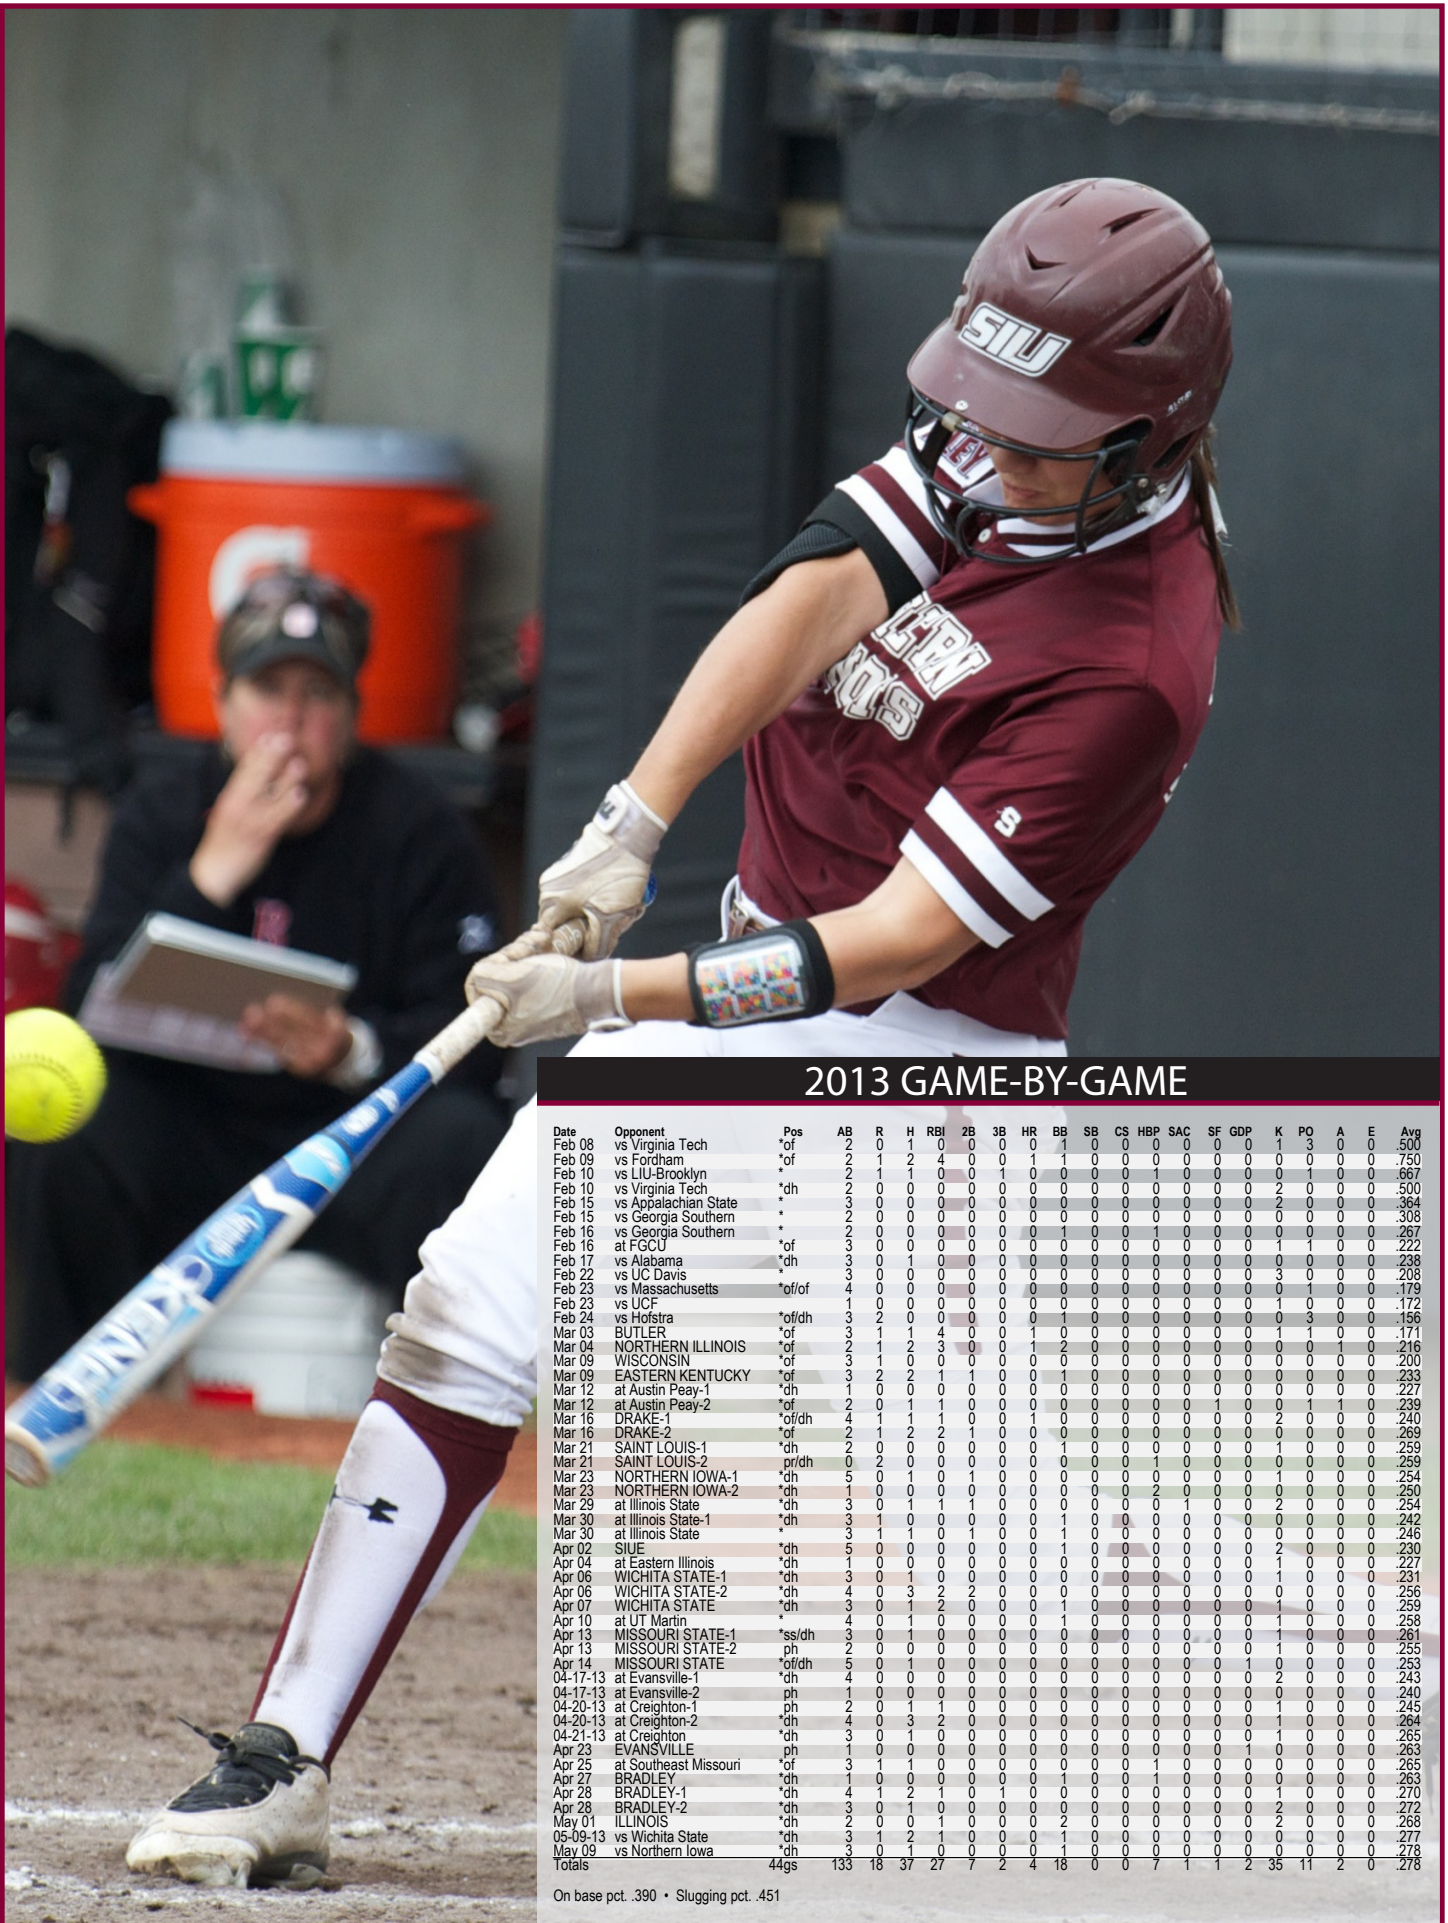

2013 GAME-BY-GAME

Date	Opponent	Pos	AB	R	H	RBI	2B	3B	HR	SB	CS	HBP	SAC	SF	GDP	K	PO	A	E	Avg	
Feb 08	vs Virginia Tech	*of	2	0	1	0	0	0	0	0	0	0	0	0	0	1	3	0	0	.500	
Feb 09	vs Fordham	*of	2	1	2	4	0	0	1	1	0	0	0	0	0	0	0	0	0	.750	
Feb 10	vs LIU-Brooklyn	*of	2	1	1	0	0	0	1	0	0	0	0	0	0	0	1	0	0	.667	
Feb 10	vs Virginia Tech	*dh	2	0	0	0	0	0	0	0	0	0	0	0	0	2	0	0	0	.500	
Feb 15	vs Appalachian State	*of	5	0	0	0	0	0	0	0	0	0	0	0	0	2	0	0	0	.364	
Feb 15	vs Georgia Southern	*	2	0	0	0	0	0	0	0	0	0	0	0	0	0	0	0	0	.308	
Feb 16	vs Georgia Southern	*of	2	0	0	0	0	0	0	1	0	0	1	0	0	0	0	0	0	.267	
Feb 16	at FGCU	*of	3	0	0	0	0	0	0	0	0	0	0	0	0	1	1	0	0	.222	
Feb 17	vs Alabama	*dh	3	0	1	0	0	0	0	0	0	0	0	0	0	0	0	0	0	.238	
Feb 22	vs UC Davis	*	3	0	0	0	0	0	0	0	0	0	0	0	0	3	0	0	0	.208	
Feb 23	vs Massachusetts	*of/of	4	0	0	0	0	0	0	0	0	0	0	0	0	0	1	0	0	.179	
Feb 23	vs UCF	*of	1	0	0	0	0	0	0	0	0	0	0	0	0	1	0	0	0	.172	
Feb 24	vs Hofstra	*of/dh	3	2	0	0	0	0	0	1	0	0	0	0	0	0	3	0	0	.156	
Mar 03	BUTLER	*of	3	1	1	4	0	0	1	0	0	0	0	0	0	1	1	0	0	.171	
Mar 04	NORTHERN ILLINOIS	*of	2	1	2	3	0	0	1	2	0	0	0	0	0	0	0	1	0	.216	
Mar 09	WISCONSIN	*of	3	1	0	0	0	0	0	0	0	0	0	0	0	0	0	0	0	.200	
Mar 09	EASTERN KENTUCKY	*of	3	2	2	1	1	0	0	1	0	0	0	0	0	0	0	0	0	.233	
Mar 12	at Austin Peay-1	*dh	1	0	0	0	0	0	0	0	0	0	0	0	0	0	0	0	0	.227	
Mar 12	at Austin Peay-2	*of	2	0	1	1	0	0	0	0	0	0	0	0	1	0	0	1	0	.239	
Mar 16	DRAKE-1	*of/dh	4	1	1	1	0	0	1	0	0	0	0	0	0	2	0	0	0	.240	
Mar 16	DRAKE-2	*of	2	1	2	2	1	0	0	0	0	0	0	0	0	0	0	0	0	.269	
Mar 21	SAINT LOUIS-1	*dh	2	0	0	0	0	0	0	1	0	0	0	0	0	1	0	0	0	.259	
Mar 21	SAINT LOUIS-2	*of/dh	0	2	0	0	0	0	0	1	0	0	0	0	0	0	0	0	0	.259	
Mar 23	NORTHERN IOWA-1	*dh	5	0	1	0	1	0	0	0	0	0	0	0	0	1	0	0	0	.254	
Mar 23	NORTHERN IOWA-2	*dh	1	0	0	0	0	0	0	0	0	2	0	0	0	0	0	0	0	.250	
Mar 29	at Illinois State	*dh	3	0	1	1	1	0	0	0	0	0	0	1	0	0	2	0	0	.254	
Mar 30	at Illinois State-1	*dh	3	1	0	0	0	0	0	1	0	0	0	0	0	0	0	0	0	.242	
Mar 30	at Illinois State	*	3	1	1	0	1	0	0	0	0	0	0	0	0	0	0	0	0	.246	
Apr 02	SIUE	*dh	5	0	0	0	0	0	0	1	0	0	0	0	0	0	2	0	0	.230	
Apr 04	at Eastern Illinois	*dh	1	0	0	0	0	0	0	0	0	0	0	0	0	1	0	0	0	.227	
Apr 06	WICHITA STATE-1	*dh	3	0	1	0	0	0	0	0	0	0	0	0	0	1	0	0	0	.231	
Apr 06	WICHITA STATE-2	*dh	4	0	3	2	2	0	0	0	0	0	0	0	0	0	0	0	0	.256	
Apr 07	WICHITA STATE	*dh	3	0	1	2	0	0	0	1	0	0	0	0	0	0	1	0	0	.259	
Apr 10	at UT Martin	*dh	4	0	1	0	0	0	0	1	0	0	0	0	0	0	0	0	0	.258	
Apr 13	MISSOURI STATE-1	*ss/dh	3	0	1	0	0	0	0	0	0	0	0	0	0	0	1	0	0	.261	
Apr 13	MISSOURI STATE-2	ph	2	0	0	0	0	0	0	0	0	0	0	0	0	1	0	0	0	.255	
Apr 14	MISSOURI STATE	*of/dh	5	0	1	0	0	0	0	0	0	0	0	0	1	0	0	0	0	.253	
04-17-13	at Evansville-1	*dh	4	0	0	0	0	0	0	0	0	0	0	0	0	2	0	0	0	.243	
04-17-13	at Evansville-2	ph	1	0	0	0	0	0	0	0	0	0	0	0	0	0	0	0	0	.240	
04-20-13	at Creighton-1	ph	2	0	1	1	0	0	0	0	0	0	0	0	0	1	0	0	0	.245	
04-20-13	at Creighton-2	*dh	4	0	3	2	0	0	0	0	0	0	0	0	0	0	1	0	0	.264	
04-21-13	at Creighton	ph	3	0	1	0	0	0	0	0	0	0	0	0	0	1	0	0	0	.265	
Apr 23	EVANSVILLE	*ph	1	0	0	0	0	0	0	0	0	0	0	0	0	0	0	0	0	.263	
Apr 25	at Southeast Missouri	*of	3	1	1	0	0	0	0	0	0	0	1	0	0	0	0	0	0	.265	
Apr 27	BRADLEY	*dh	4	0	0	0	0	0	0	1	0	0	0	0	0	0	0	0	0	.263	
Apr 28	BRADLEY-1	*dh	4	1	2	1	0	0	1	0	0	0	0	0	0	0	1	0	0	.270	
Apr 28	BRADLEY-2	*dh	3	0	1	0	0	0	0	0	0	0	0	0	0	2	0	0	0	.272	
May 01	ILLINOIS	*dh	2	0	0	1	0	0	0	2	0	0	0	0	0	2	0	0	0	.268	
05-09-13	vs Wichita State	*dh	3	1	2	1	0	0	0	1	0	0	0	0	0	0	0	0	0	.277	
May 09	vs Northern Iowa	*dh	3	0	1	0	0	0	0	1	0	0	0	0	0	0	0	0	0	.278	
Totals	vs Northern Iowa		44gs	133	18	37	27	7	2	4	18	0	0	7	1	1	2	35	11	2	.278

On base pct. .390 • Slugging pct. .451