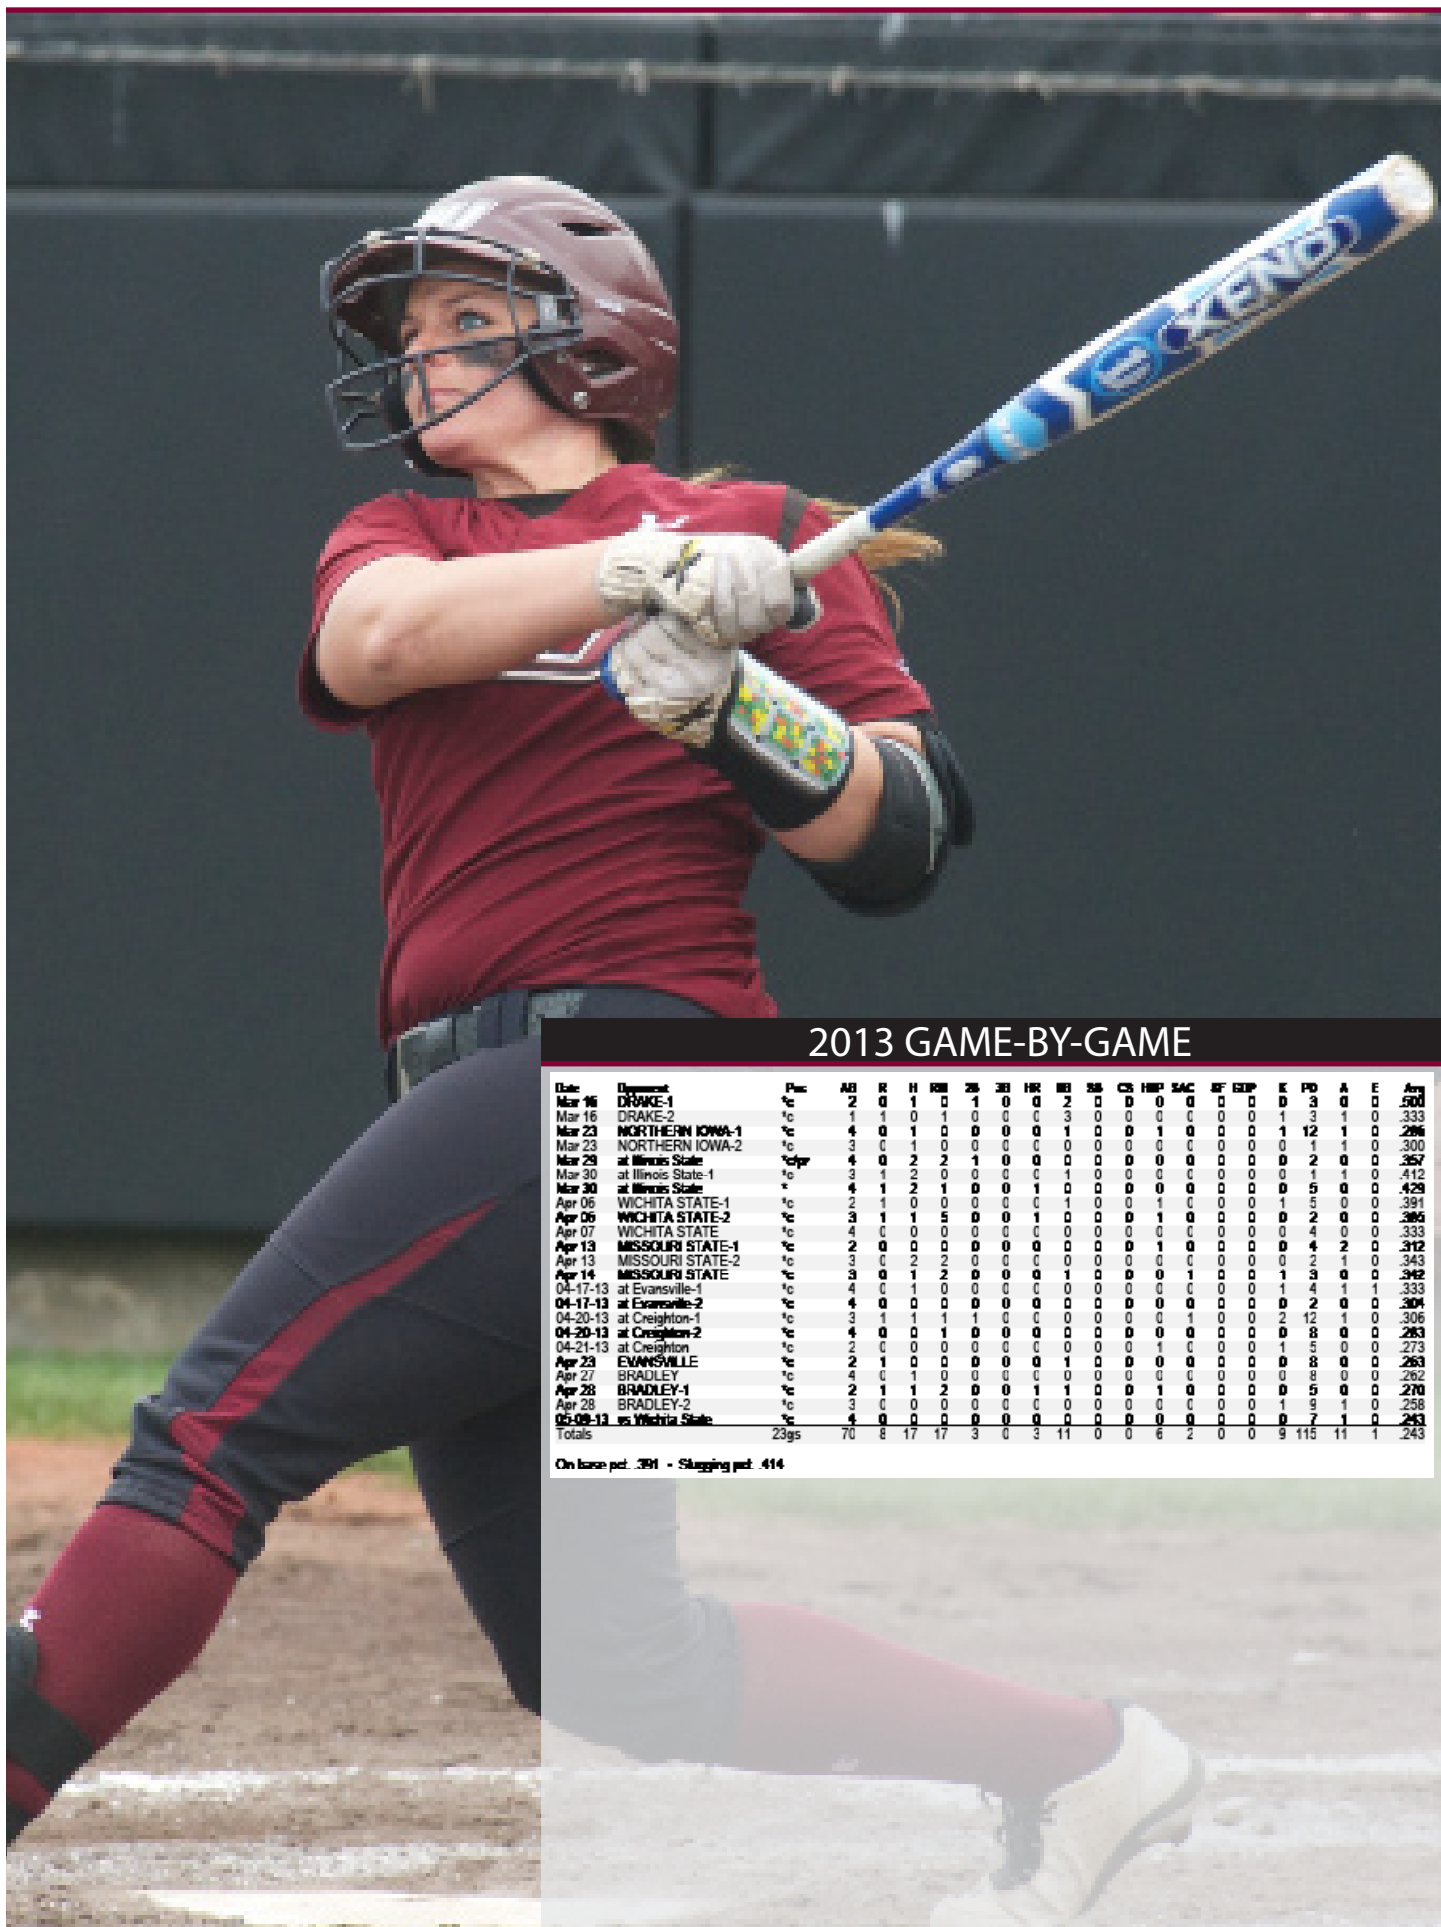

2013 GAME-BY-GAME

Date	Opponent	Pac	AB	R	H	RB	2B	3B	HR	BB	SB	CS	HBP	SAC	IF	SDP	K	PO	A	E	Avg	
Mar 16	DRAKE-1	%c	2	0	1	0	1	0	0	0	0	0	0	0	0	0	0	3	0	0	0	.500
Mar 16	DRAKE-2	%c	1	1	0	1	0	0	0	0	0	0	0	0	0	0	1	3	1	0	0	.333
Mar 23	NORTHERN IOWA-1	%c	4	0	1	0	0	0	0	1	0	0	1	0	0	0	1	12	1	0	0	.286
Mar 23	NORTHERN IOWA-2	%c	3	0	1	0	0	0	0	0	0	0	0	0	0	0	0	1	1	0	0	.300
Mar 29	at Illinois State	%c	4	0	2	2	1	0	0	0	0	0	0	0	0	0	0	2	0	0	0	.257
Mar 30	at Illinois State-1	%c	3	1	2	0	0	0	0	1	0	0	0	0	0	0	0	1	1	0	0	.412
Mar 30	at Illinois State	%c	4	1	2	1	0	0	1	0	0	0	0	0	0	0	0	5	0	0	0	.429
Apr 06	WICHITA STATE-1	%c	2	1	0	0	0	0	0	1	0	0	1	0	0	0	1	5	0	0	0	.391
Apr 06	WICHITA STATE-2	%c	3	1	1	5	0	0	1	0	0	0	1	0	0	0	0	2	0	0	0	.385
Apr 07	WICHITA STATE	%c	4	0	0	0	0	0	0	0	0	0	0	0	0	0	0	4	0	0	0	.333
Apr 13	MISSOURI STATE-1	%c	2	0	0	0	0	0	0	0	0	0	1	0	0	0	0	4	2	0	0	.312
Apr 13	MISSOURI STATE-2	%c	3	0	2	2	0	0	0	0	0	0	0	0	0	0	2	1	0	0	.343	
Apr 14	MISSOURI STATE	%c	3	0	1	2	0	0	0	1	0	0	0	1	0	0	1	3	0	0	0	.342
04-17-13	at Evansville-1	%c	4	0	1	0	0	0	0	0	0	0	0	0	0	0	1	4	1	1	0	.333
04-17-13	at Evansville-2	%c	4	0	0	0	0	0	0	0	0	0	0	0	0	0	0	2	0	0	0	.304
04-20-13	at Creighton-1	%c	3	1	1	1	1	0	0	0	0	0	0	1	0	0	2	12	1	0	0	.306
04-20-13	at Creighton-2	%c	4	0	0	1	0	0	0	0	0	0	0	0	0	0	0	8	0	0	0	.283
04-21-13	at Creighton	%c	2	0	0	0	0	0	0	0	0	0	1	0	0	0	1	5	0	0	0	.273
Apr 23	EVANSVILLE	%c	2	1	0	0	0	0	0	1	0	0	0	0	0	0	0	8	0	0	0	.263
Apr 27	BRADLEY	%c	4	0	1	0	0	0	0	0	0	0	0	0	0	0	0	8	0	0	0	.262
Apr 28	BRADLEY-1	%c	2	1	1	2	0	0	1	1	0	0	1	0	0	0	0	5	0	0	0	.270
Apr 28	BRADLEY-2	%c	3	0	0	0	0	0	0	0	0	0	0	0	0	0	1	9	1	0	0	.258
05-09-13	vs Wichita State	%c	4	0	0	0	0	0	0	0	0	0	0	0	0	0	0	7	1	0	0	.243
Totals			23gs	70	8	17	17	3	0	3	11	0	0	6	2	0	0	9	115	11	1	

On base pct. .391 - Slugging pct. .414