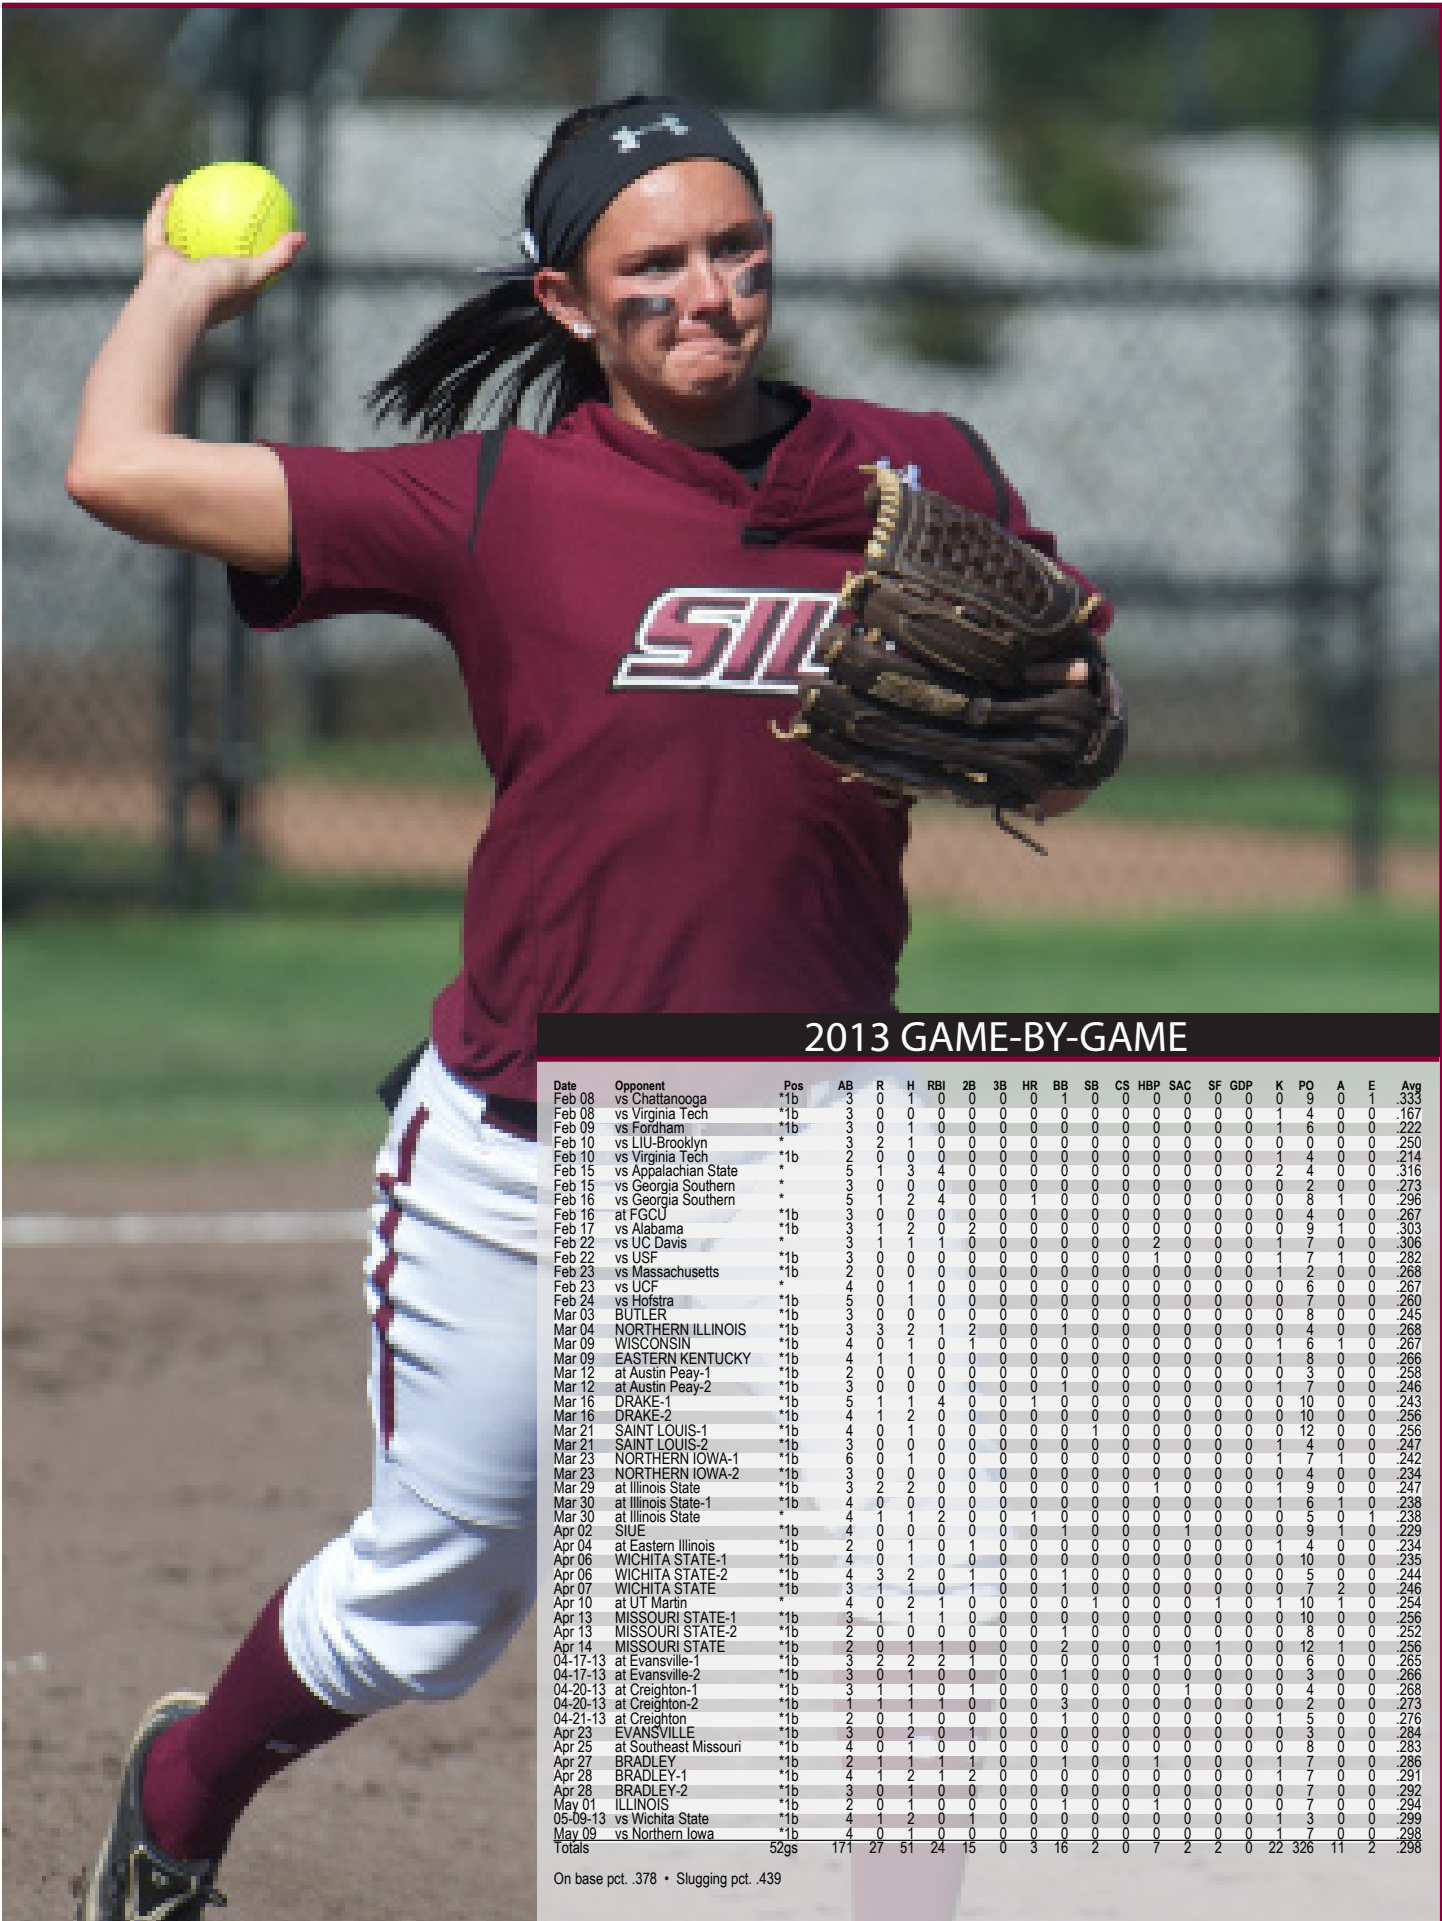

2013 GAME-BY-GAME

Date	Opponent	Pos	AB	R	H	RBI	2B	3B	HR	BB	SB	CS	HBP	SAC	SF	GDP	K	PO	A	E	Avg
Feb 08	vs Chattanooga	*1b	3	0	1	0	0	0	0	1	0	0	0	0	0	0	0	9	0	1	.333
Feb 08	vs Virginia Tech	*1b	3	0	0	0	0	0	0	0	0	0	0	0	0	0	1	4	0	0	.167
Feb 09	vs Fordham	*1b	3	0	1	0	0	0	0	0	0	0	0	0	0	0	1	6	0	0	.222
Feb 10	vs LIU-Brooklyn	*1b	3	2	1	0	0	0	0	0	0	0	0	0	0	0	0	0	0	0	.250
Feb 10	vs Virginia Tech	*1b	2	0	0	0	0	0	0	0	0	0	0	0	0	0	1	4	0	0	.214
Feb 15	vs Appalachian State	*1b	5	1	3	4	0	0	0	0	0	0	0	0	0	0	2	4	0	0	.316
Feb 15	vs Georgia Southern	*	3	0	0	0	0	0	0	0	0	0	0	0	0	0	0	2	0	0	.273
Feb 16	vs Georgia Southern	*	5	1	2	4	0	0	1	0	0	0	0	0	0	0	0	8	1	0	.296
Feb 16	at FGCU	*1b	3	0	0	0	0	0	0	0	0	0	0	0	0	0	0	4	0	0	.267
Feb 17	vs Alabama	*1b	3	1	2	0	2	0	0	0	0	0	0	0	0	0	0	9	1	0	.303
Feb 22	vs UC Davis	*1b	3	1	1	1	0	0	0	0	0	0	2	0	0	0	1	7	0	0	.306
Feb 22	vs USF	*1b	2	0	0	0	0	0	0	0	0	1	0	0	0	0	1	7	1	0	.282
Feb 23	vs Massachusetts	*1b	2	0	0	0	0	0	0	0	0	0	0	0	0	0	1	2	0	0	.268
Feb 23	vs UCF	*1b	4	0	1	0	0	0	0	0	0	0	0	0	0	0	0	6	0	0	.267
Feb 24	vs Hofstra	*1b	5	0	1	0	0	0	0	0	0	0	0	0	0	0	0	7	0	0	.260
Mar 03	BUTLER	*1b	3	0	0	0	0	0	0	0	0	0	0	0	0	0	0	8	0	0	.245
Mar 04	NORTHERN ILLINOIS	*1b	3	3	2	1	2	0	0	1	0	0	0	0	0	0	0	4	0	0	.268
Mar 09	WISCONSIN	*1b	4	0	1	0	1	0	0	0	0	0	0	0	0	0	1	6	1	0	.267
Mar 09	EASTERN KENTUCKY	*1b	4	1	1	0	0	0	0	0	0	0	0	0	0	0	1	8	0	0	.266
Mar 12	at Austin Peay-1	*1b	2	0	0	0	0	0	0	0	0	0	0	0	0	0	0	3	0	0	.258
Mar 12	at Austin Peay-2	*1b	3	0	1	0	0	0	0	1	0	0	0	0	0	0	1	7	0	0	.246
Mar 16	DRAKE-1	*1b	5	1	1	4	0	0	1	0	0	0	0	0	0	0	0	10	0	0	.243
Mar 16	DRAKE-2	*1b	4	1	2	0	0	0	0	0	0	0	0	0	0	0	0	10	0	0	.266
Mar 21	SAINT LOUIS-1	*1b	4	0	1	0	0	0	0	0	0	1	0	0	0	0	0	12	0	0	.256
Mar 21	SAINT LOUIS-2	*1b	3	0	0	0	0	0	0	0	0	0	0	0	0	0	1	4	0	0	.247
Mar 23	NORTHERN IOWA-1	*1b	6	0	1	0	0	0	0	0	0	0	0	0	0	0	1	7	1	0	.242
Mar 23	NORTHERN IOWA-2	*1b	3	0	0	0	0	0	0	0	0	0	0	0	0	0	0	4	0	0	.234
Mar 29	at Illinois State	*1b	3	2	2	0	0	0	0	0	0	0	1	0	0	0	1	9	0	0	.247
Mar 30	at Illinois State-1	*1b	4	0	0	0	0	0	0	0	0	0	0	0	0	0	1	6	1	0	.238
Mar 30	at Illinois State	*1b	4	1	1	2	0	0	1	0	0	0	0	0	0	0	0	5	0	1	.238
Apr 02	SIUE	*1b	4	0	0	0	0	0	0	1	0	0	0	1	0	0	0	9	1	0	.229
Apr 04	at Eastern Illinois	*1b	2	0	1	0	1	0	0	0	0	0	0	0	0	0	1	4	0	0	.234
Apr 06	WICHITA STATE-1	*1b	4	0	1	0	0	0	0	0	0	0	0	0	0	0	0	10	0	0	.236
Apr 06	WICHITA STATE-2	*1b	4	3	2	0	1	0	0	1	0	0	0	0	0	0	0	5	0	0	.244
Apr 07	WICHITA STATE	*1b	3	1	1	0	1	0	0	1	0	0	0	0	0	0	0	7	2	0	.246
Apr 10	at UT Martin	*1b	4	0	2	1	0	0	0	0	1	0	0	0	1	0	1	10	1	0	.254
Apr 13	MISSOURI STATE-1	*1b	3	1	1	1	0	0	0	0	0	0	0	0	0	0	0	10	0	0	.256
Apr 13	MISSOURI STATE-2	*1b	2	0	0	0	0	0	0	1	0	0	0	0	0	0	0	8	0	0	.252
Apr 14	MISSOURI STATE	*1b	2	0	1	1	0	0	0	2	0	0	0	1	0	0	0	12	1	0	.256
04-17-13	at Evansville-1	*1b	3	2	2	2	1	0	0	0	0	0	1	0	0	0	0	6	0	0	.265
04-17-13	at Evansville-2	*1b	3	0	1	0	0	0	0	1	0	0	0	0	0	0	0	3	0	0	.266
04-20-13	at Creighton-1	*1b	3	1	1	0	1	0	0	0	0	0	0	1	0	0	0	4	0	0	.268
04-20-13	at Creighton-2	*1b	1	1	1	1	0	0	0	3	0	0	0	0	0	0	0	2	0	0	.273
04-21-13	at Creighton	*1b	2	0	1	0	0	0	0	1	0	0	0	0	0	0	0	1	5	0	.276
Apr 23	EVANSVILLE	*1b	3	0	2	0	1	0	0	0	0	0	0	0	0	0	0	3	0	0	.284
Apr 25	at Southeast Missouri	*1b	4	0	1	0	0	0	0	0	0	0	0	0	0	0	0	8	0	0	.283
Apr 27	BRADLEY	*1b	2	1	1	1	1	0	0	1	0	0	1	0	0	0	0	1	7	0	.286
Apr 28	BRADLEY-1	*1b	4	1	2	1	2	0	0	0	0	0	0	0	0	0	0	1	7	0	.291
Apr 28	BRADLEY-2	*1b	3	0	1	0	0	0	0	0	0	0	0	0	0	0	0	7	0	0	.292
May 01	ILLINOIS	*1b	2	0	1	0	0	0	0	1	0	0	1	0	0	0	0	7	0	0	.294

On base pct. .378 • Slugging pct. .439