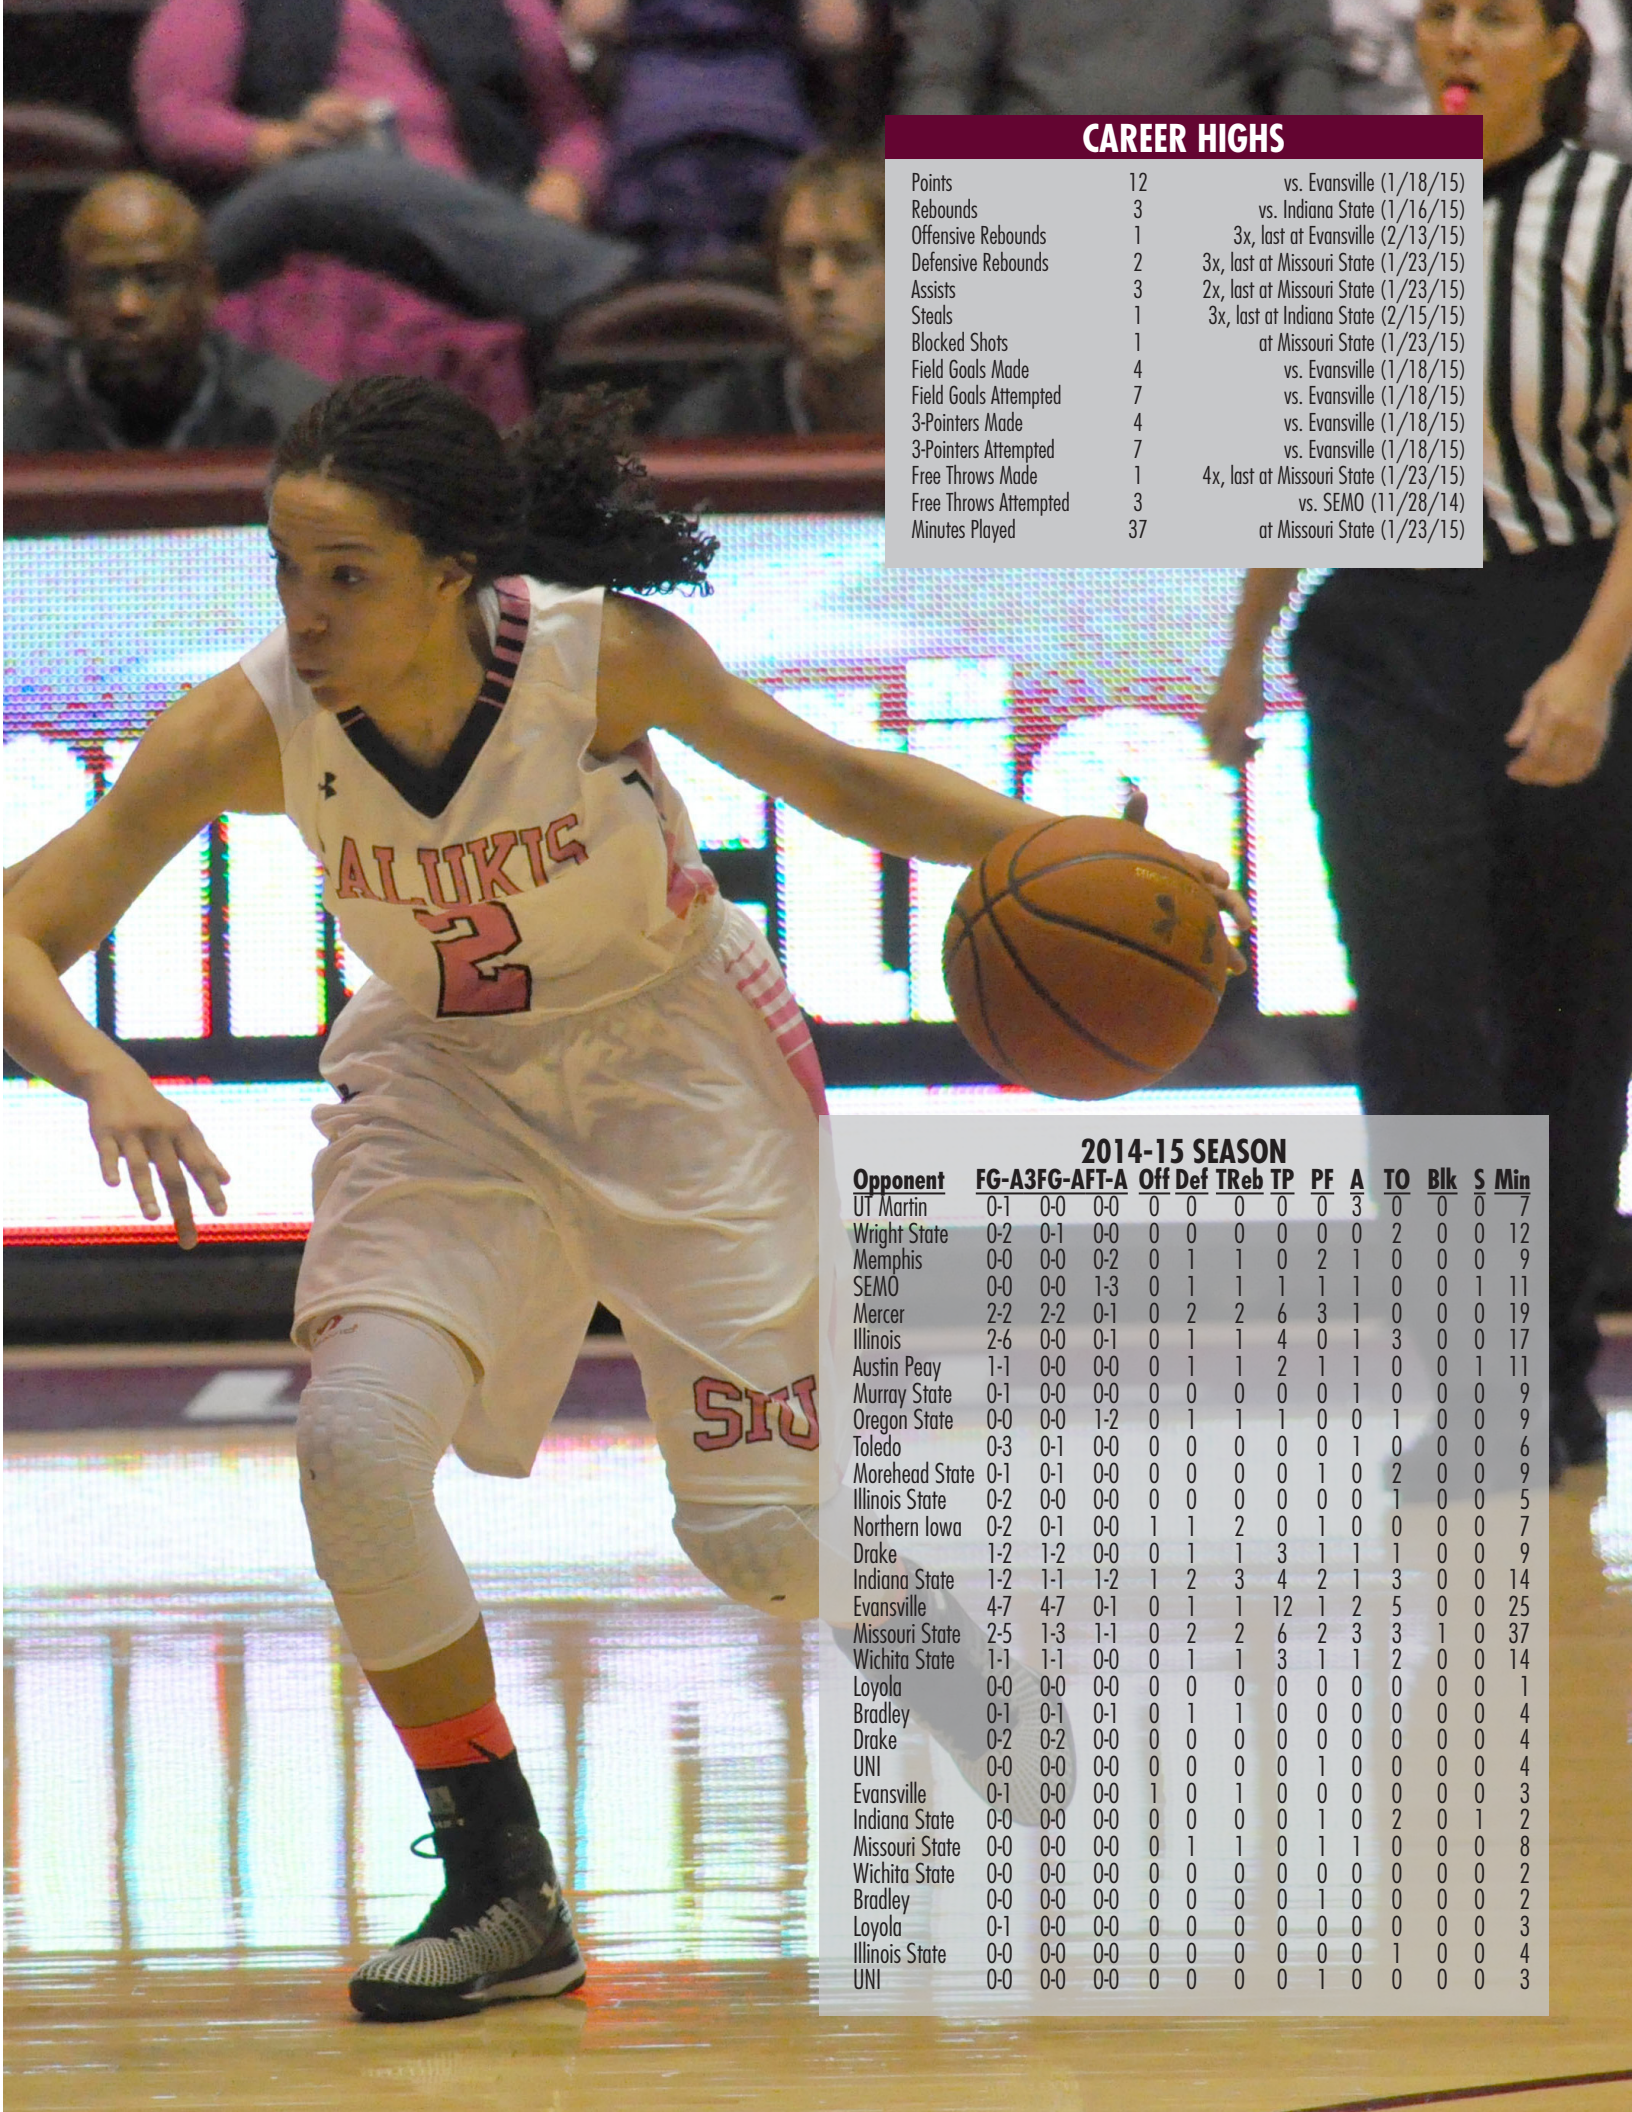

CAREER HIGHS

Points	12	vs. Evansville (1/18/15)
Rebounds	3	vs. Indiana State (1/16/15)
Offensive Rebounds	1	3x, last at Evansville (2/13/15)
Defensive Rebounds	2	3x, last at Missouri State (1/23/15)
Assists	3	2x, last at Missouri State (1/23/15)
Steals	1	3x, last at Indiana State (2/15/15)
Blocked Shots	1	at Missouri State (1/23/15)
Field Goals Made	4	vs. Evansville (1/18/15)
Field Goals Attempted	7	vs. Evansville (1/18/15)
3-Pointers Made	4	vs. Evansville (1/18/15)
3-Pointers Attempted	7	vs. Evansville (1/18/15)
Free Throws Made	1	4x, last at Missouri State (1/23/15)
Free Throws Attempted	3	vs. SEMO (11/28/14)
Minutes Played	37	at Missouri State (1/23/15)

2014-15 SEASON

Opponent	FG	A3FG	AFT	A	Off	Def	TReb	TP	PF	A	TO	Blk	S	Min
UT Martin	0-1	0-0	0-0	0	0	0	0	0	0	3	0	0	0	7
Wright State	0-2	0-1	0-0	0	0	0	0	0	0	0	2	0	0	12
Memphis	0-0	0-0	0-2	0	1	1	0	2	1	0	0	0	0	9
SEMO	0-0	0-0	1-3	0	1	1	1	1	1	0	0	0	1	11
Mercer	2-2	2-2	0-1	0	2	2	6	3	1	0	0	0	0	19
Illinois	2-6	0-0	0-1	0	1	1	4	0	1	3	0	0	0	17
Austin Peay	1-1	0-0	0-0	0	1	1	2	1	1	0	0	0	1	11
Murray State	0-1	0-0	0-0	0	0	0	0	0	1	0	0	0	0	9
Oregon State	0-0	0-0	1-2	0	1	1	1	0	0	1	0	0	0	9
Toledo	0-3	0-1	0-0	0	0	0	0	0	1	0	0	0	0	6
Morehead State	0-1	0-1	0-0	0	0	0	0	1	0	2	0	0	0	9
Illinois State	0-2	0-0	0-0	0	0	0	0	0	0	1	0	0	0	5
Northern Iowa	0-2	0-1	0-0	0	1	1	2	0	1	0	0	0	0	7
Drake	1-2	1-2	0-0	0	1	1	3	1	1	1	0	0	0	9
Indiana State	1-2	1-1	1-2	1	2	3	4	2	1	3	0	0	0	14
Evansville	4-7	4-7	0-1	0	1	1	12	1	2	5	0	0	0	25
Missouri State	2-5	1-3	1-1	0	2	2	6	2	3	3	1	0	0	37
Wichita State	1-1	1-1	0-0	0	1	1	3	1	1	2	0	0	0	14
Loyola	0-0	0-0	0-0	0	0	0	0	0	0	0	0	0	0	1
Bradley	0-1	0-1	0-1	0	1	1	0	0	0	0	0	0	0	4
Drake	0-2	0-2	0-0	0	0	0	0	0	0	0	0	0	0	4
UNI	0-0	0-0	0-0	0	0	0	0	1	0	0	0	0	0	4
Evansville	0-1	0-0	0-0	0	1	1	0	0	0	0	0	0	0	3
Indiana State	0-0	0-0	0-0	0	0	0	0	1	0	2	0	1	2	0
Missouri State	0-0	0-0	0-0	0	1	1	0	1	1	0	0	0	0	8
Wichita State	0-0	0-0	0-0	0	0	0	0	0	0	0	0	0	0	2
Bradley	0-0	0-0	0-0	0	0	0	0	1	0	0	0	0	0	2
Loyola	0-1	0-0	0-0	0	0	0	0	0	0	0	0	0	0	3
Illinois State	0-0	0-0	0-0	0	0	0	0	0	0	1	0	0	0	4
UNI	0-0	0-0	0-0	0	0	0	0	1	0	0	0	0	0	3