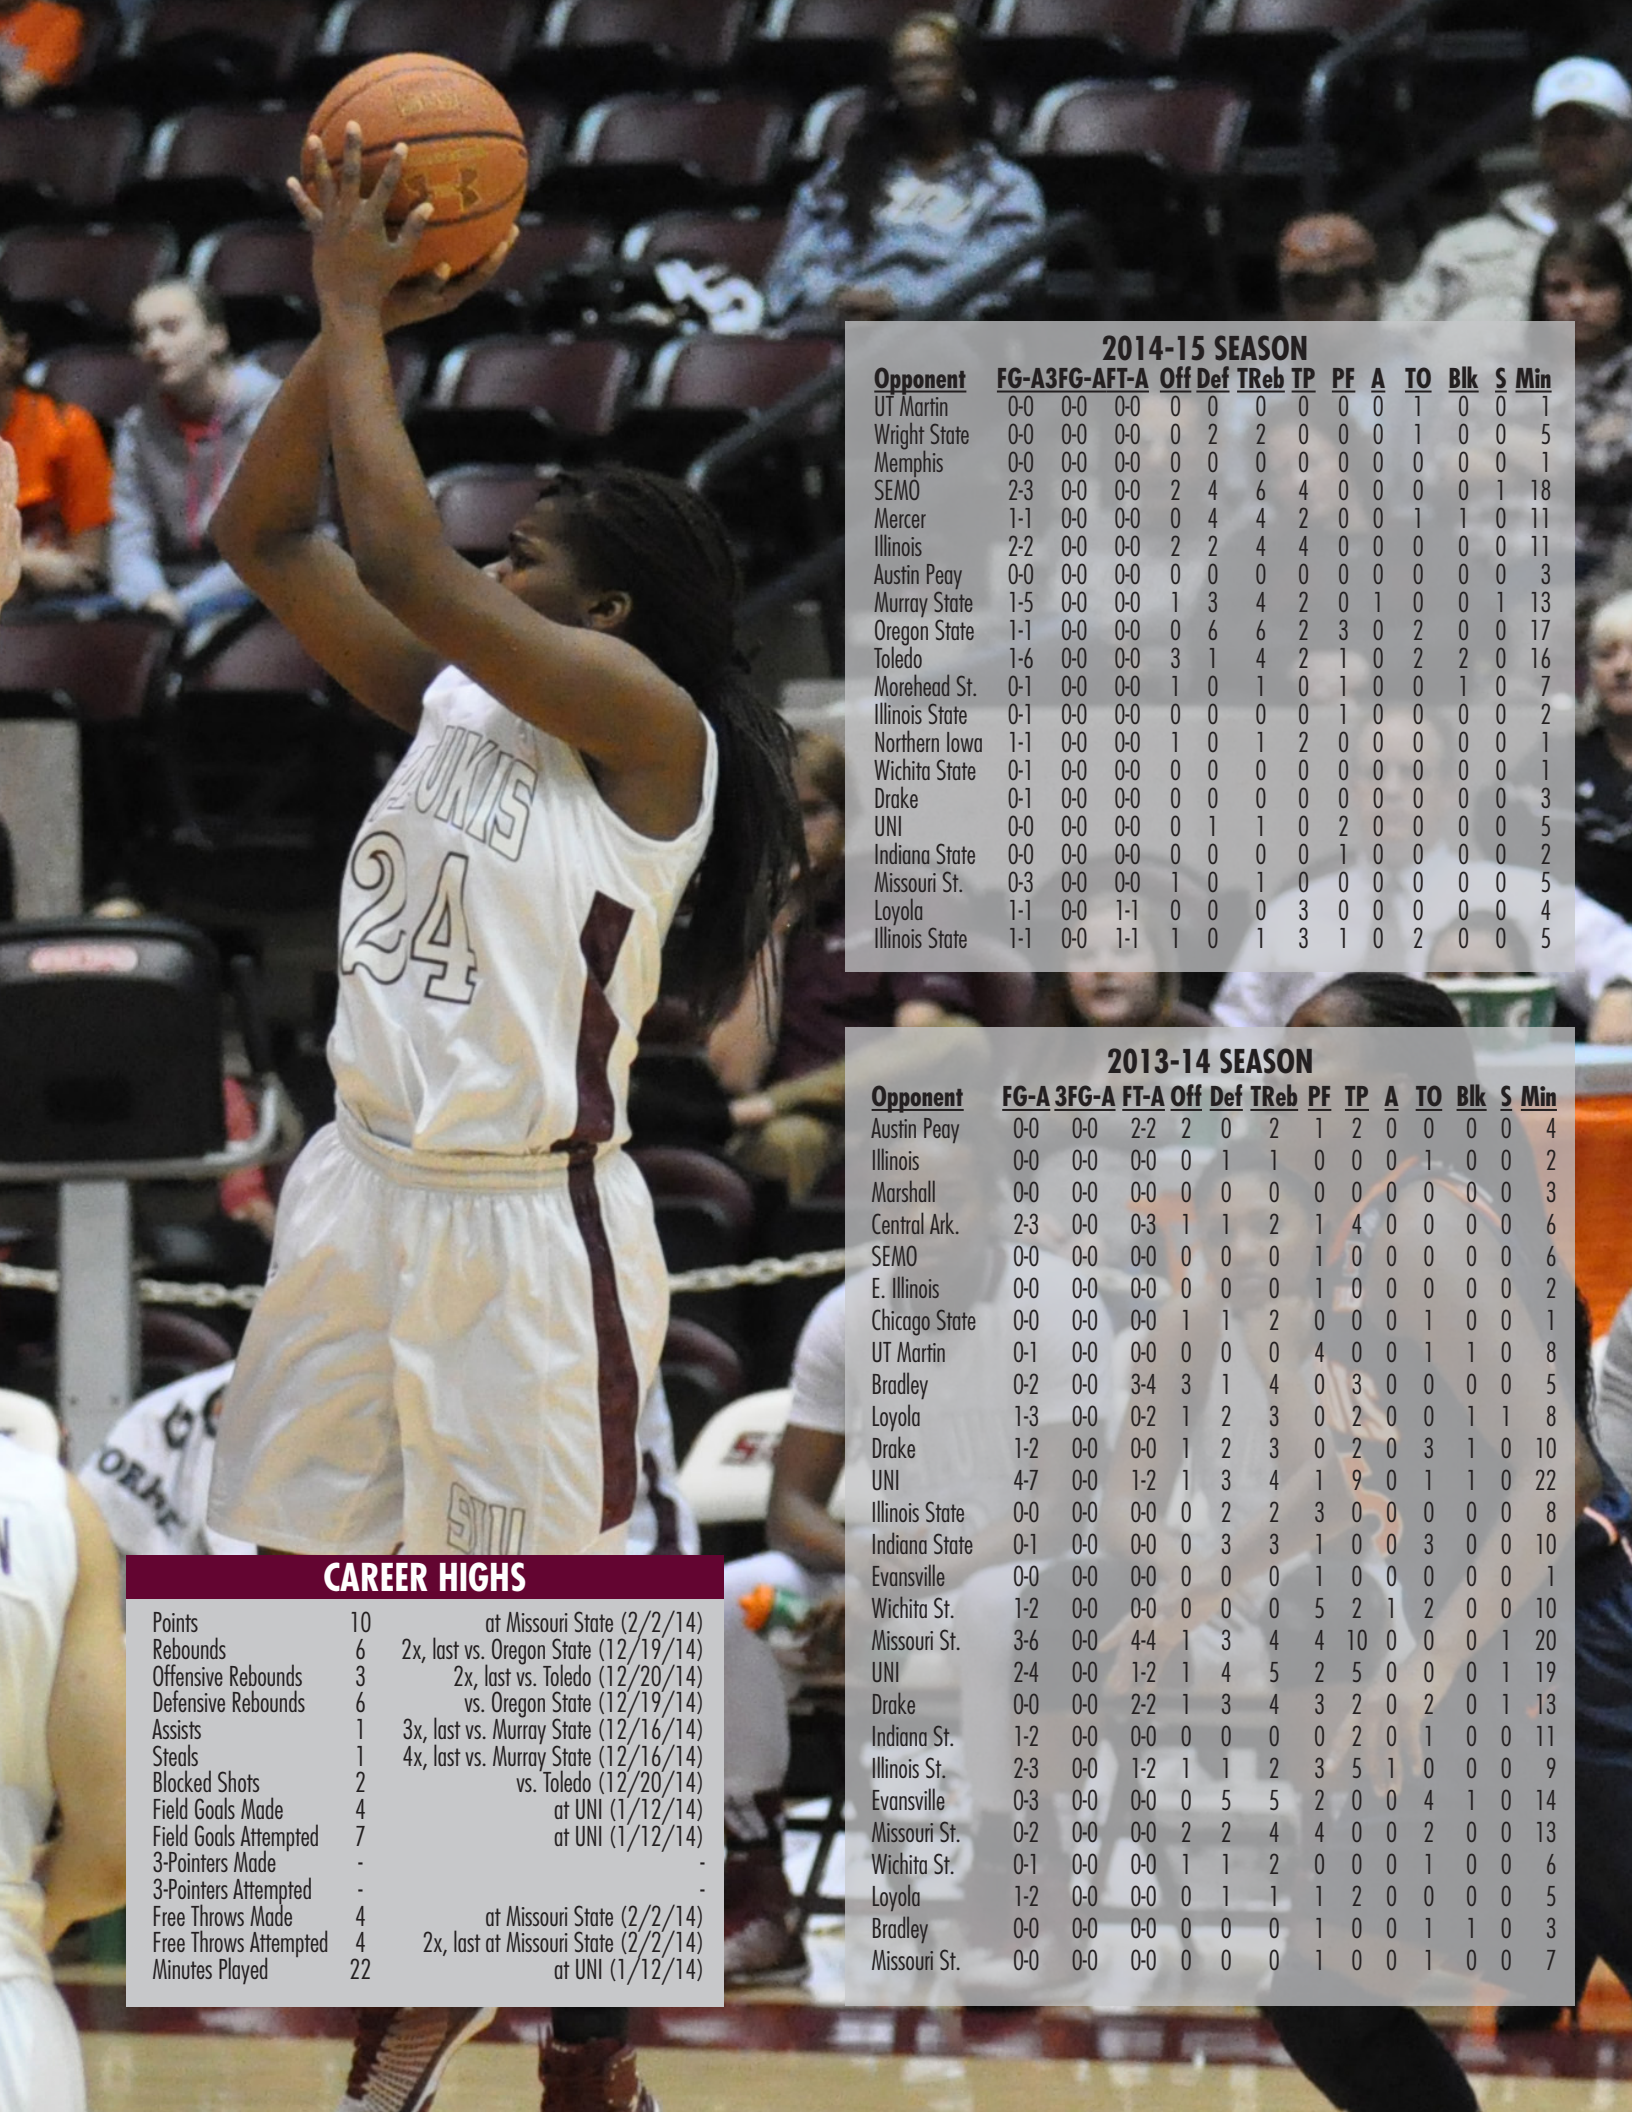

CAREER HIGHS

Points	10	at Missouri State (2/2/14)
Rebounds	6	2x, last vs. Oregon State (12/19/14)
Offensive Rebounds	3	2x, last vs. Toledo (12/20/14)
Defensive Rebounds	6	vs. Oregon State (12/19/14)
Assists	1	3x, last vs. Murray State (12/16/14)
Steals	1	4x, last vs. Murray State (12/16/14)
Blocked Shots	2	vs. Toledo (12/20/14)
Field Goals Made	4	at UNI (1/12/14)
Field Goals Attempted	7	at UNI (1/12/14)
3-Pointers Made	-	-
3-Pointers Attempted	-	-
Free Throws Made	4	at Missouri State (2/2/14)
Free Throws Attempted	4	2x, last at Missouri State (2/2/14)
Minutes Played	22	at UNI (1/12/14)

2014-15 SEASON

Opponent	FG-A	3FG-A	FT-A	Off	Def	TReb	TP	PF	A	TO	Blk	S	Min
UT Martin	0-0	0-0	0-0	0	0	0	0	0	0	1	0	0	1
Wright State	0-0	0-0	0-0	0	2	2	0	0	0	1	0	0	5
Memphis	0-0	0-0	0-0	0	0	0	0	0	0	0	0	0	1
SEMO	2-3	0-0	0-0	2	4	6	4	0	0	0	0	1	18
Mercer	1-1	0-0	0-0	0	4	4	2	0	0	1	1	0	11
Illinois	2-2	0-0	0-0	2	2	4	4	0	0	0	0	0	11
Austin Peay	0-0	0-0	0-0	0	0	0	0	0	0	0	0	0	3
Murray State	1-5	0-0	0-0	1	3	4	2	0	1	0	0	1	13
Oregon State	1-1	0-0	0-0	0	6	6	2	3	0	2	0	0	17
Toledo	1-6	0-0	0-0	3	1	4	2	1	0	2	2	0	16
Morehead St.	0-1	0-0	0-0	1	0	1	0	1	0	0	1	0	7
Illinois State	0-1	0-0	0-0	0	0	0	0	1	0	0	0	0	2
Northern Iowa	1-1	0-0	0-0	1	0	1	2	0	0	0	0	0	1
Wichita State	0-1	0-0	0-0	0	0	0	0	0	0	0	0	0	1
Drake	0-1	0-0	0-0	0	0	0	0	0	0	0	0	0	3
UNI	0-0	0-0	0-0	0	1	1	0	2	0	0	0	0	5
Indiana State	0-0	0-0	0-0	0	0	0	0	1	0	0	0	0	2
Missouri St.	0-3	0-0	0-0	1	0	1	0	0	0	0	0	0	5
Loyola	1-1	0-0	1-1	0	0	0	3	0	0	0	0	0	4
Illinois State	1-1	0-0	1-1	1	0	1	3	1	0	2	0	0	5

2013-14 SEASON

Opponent	FG-A	3FG-A	FT-A	Off	Def	TReb	PF	TP	A	TO	Blk	S	Min
Austin Peay	0-0	0-0	2-2	2	0	2	1	2	0	0	0	0	4
Illinois	0-0	0-0	0-0	0	1	1	0	0	0	1	0	0	2
Marshall	0-0	0-0	0-0	0	0	0	0	0	0	0	0	0	3
Central Ark.	2-3	0-0	0-3	1	1	2	1	4	0	0	0	0	6
SEMO	0-0	0-0	0-0	0	0	0	1	0	0	0	0	0	6
E. Illinois	0-0	0-0	0-0	0	0	0	1	0	0	0	0	0	2
Chicago State	0-0	0-0	0-0	1	1	2	0	0	0	1	0	0	1
UT Martin	0-1	0-0	0-0	0	0	0	4	0	0	1	1	0	8
Bradley	0-2	0-0	3-4	3	1	4	0	3	0	0	0	0	5
Loyola	1-3	0-0	0-2	1	2	3	0	2	0	0	1	1	8
Drake	1-2	0-0	0-0	1	2	3	0	2	0	3	1	0	10
UNI	4-7	0-0	1-2	1	3	4	1	9	0	1	1	0	22
Illinois State	0-0	0-0	0-0	0	2	2	3	0	0	0	0	0	8
Indiana State	0-1	0-0	0-0	0	3	3	1	0	0	3	0	0	10
Evansville	0-0	0-0	0-0	0	0	0	1	0	0	0	0	0	1
Wichita St.	1-2	0-0	0-0	0	0	0	5	2	1	2	0	0	10
Missouri St.	3-6	0-0	4-4	1	3	4	4	10	0	0	0	1	20
UNI	2-4	0-0	1-2	1	4	5	2	5	0	0	0	1	19
Drake	0-0	0-0	2-2	1	3	4	3	2	0	2	0	1	13
Indiana St.	1-2	0-0	0-0	0	0	0	0	2	0	1	0	0	11
Illinois St.	2-3	0-0	1-2	1	1	2	3	5	1	0	0	0	9
Evansville	0-3	0-0	0-0	0	5	5	2	0	0	4	1	0	14
Missouri St.	0-2	0-0	0-0	2	2	4	4	0	0	2	0	0	13
Wichita St.	0-1	0-0	0-0	1	1	2	0	0	0	1	0	0	6
Loyola	1-2	0-0	0-0	0	1	1	1	2	0	0	0	0	5
Bradley	0-0	0-0	0-0	0	0	0	1	0	0	1	1	0	3
Missouri St.	0-0	0-0	0-0	0	0	0	1	0	0	1	0	0	7