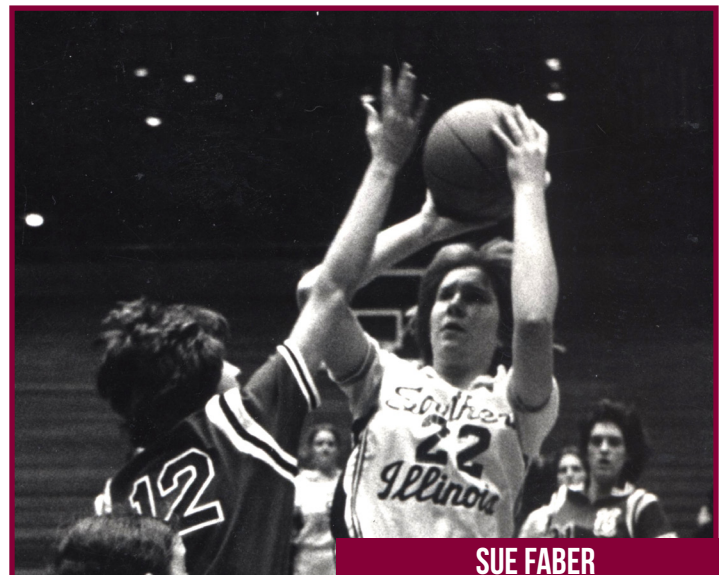

2014-15 OPPONENT IND. HIGHS

Points	36	by Taylor Manuel at Loyola Chicago (3/1/15)
Field Goals Made	13	by Ashia Jones at UT Martin (11/14/14)
Field Goals Attempted	22	2x, last by Sara Dickey at Evansville (2/13/15)
Field Goal Percentage*	.833	3x, last by Alyssa Johnson vs. UNI (2/8/15)
3-Pt Field Goals Made	5	2x, last by Lizzy Wendell vs. Drake (2/6/15)
3-Pt Field Goals Attempted	11	4x, last by Amber Sorenson vs. UNI (3/13/15)
3-Pt Field Goal Percentage	1.000	4x, last by Chelsea Small at Indiana St. (2/15/15)
Free Throws Made	14	by Taylor Manuel at Loyola Chicago (3/1/15)
Free Throws Attempted	20	by Taylor Manuel at Loyola Chicago (3/1/15)
Rebounds	17	by Taylor Manuel at Loyola Chicago (3/1/15)
Assists	15	by Caitlin Inge vs. Drake (2/6/15)
Steals	4	5x, last by Octavia Crump vs. Illinois St. (3/7/15)
Blocked Shots	4	by Chatrice White vs. Illinois (12/6/14)
Turnovers	7	by Taylor Stewart vs. Illinois St. (3/7/15)

* Minimum 5 made

ALL-TIME OPPONENT IND. HIGHS

Points	43	2x, last by Amanda Hyde vs. IPFW (11/29/12)
Rebounds	23	Tricia Wakely, Drake (3/9/94)
Field Goals Made	16	2x, last by Amanda Hyde vs. IPFW (11/29/12)
Field Goals Attempted	30	Sharon Carroll, Ill.-Chicago (12/15/79)
FG Pct. (min. 5 made)	1.000	Johanna Solverson (6-6), Iowa (11/19/04)
Free Throws Made	18	Tyonna Snow, Missouri State (2/21/13)
Free Throws Attempted	26	Tyonna Snow, Missouri State (2/21/13)
Free Throw Percentage	1.000	Several Tied
Consecutive Free Throws	23	Lisa Robinson, Illinois
3-Point Field Goals Made	7	Kyndal Clark, vs. Drake (2/8/14)
3-Point Field Goals Att.	13	Melody Howard, Missouri State (2/26/94)
Assists	18	Connie Newlin, Drake (12/6/80)
Steals	8	2x, last Melanie Boeglin, Indiana State (3/2/06)
Blocks	8	2x, last by Jordan Hunter vs. SEMO (12/5/12)

2014-15 OPPONENT TEAM HIGHS