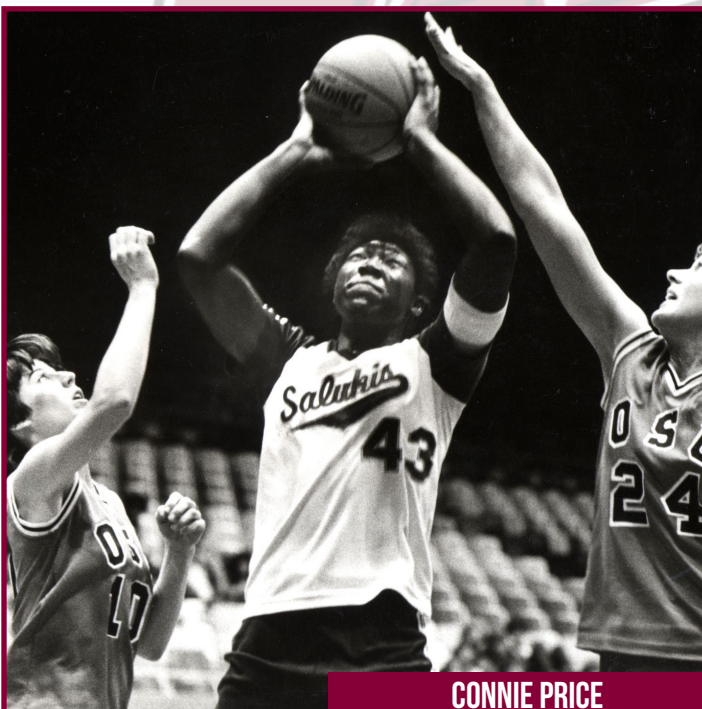

ALL-TIME OPPONENT TEAM HIGHS

Points	110	at Missouri (12/16/12)
Least Points	16	Milliken (12/8/79)
Most Rebounds	59	2x, last Vanderbilt (11/27/94)
Least Rebounds	16	Western Illinois (1/8/90)
Most Field Goals Made	47	Central Missouri (12/8/79)
Most Field Goals Attempted	95	Drake (1/30/81)
Least Field Goals Made	7	Milliken (12/8/79)
Most Free Throws Made	38	Indiana State (2/25/11)
Most Free Throws Attempted	52	Indiana State (2/25/11)
Least Free Throws Attempted	2	2x, last Drake (1/24/98)
Most 3-Pt. Field Goals Made	13	2x, last Illinois State (1/29/05)
Most 3-Pt. FG Attempted	34	Illinois State (2/14/04)
Best Field Goal Percentage	.635	Drake (33-52) (1/19/85)
Best Free Throw Percentage	1.000	7x, last Drake (7-7) (2/19/06)
Best 3-Point FG Percentage	1.000	Four Times
Worst Field Goal Percentage	.232	Illinois-Chicago (3/2/79)
Worst Free Throw Percentage	.167	Missouri State (1-6) (3/2/85)
Most Field Goals Missed	64	Drake (31-95) (1/30/81)
Most Free Throws Missed	16	Creighton (25-41) (1/30/95)
Assists	28	Western Illinois (2/27/92)
Steals	21	6x, last Mo. State (1/24/04)
Blocks	11	2x, last Northern Iowa (1/4/05)

CONNIE PRICE