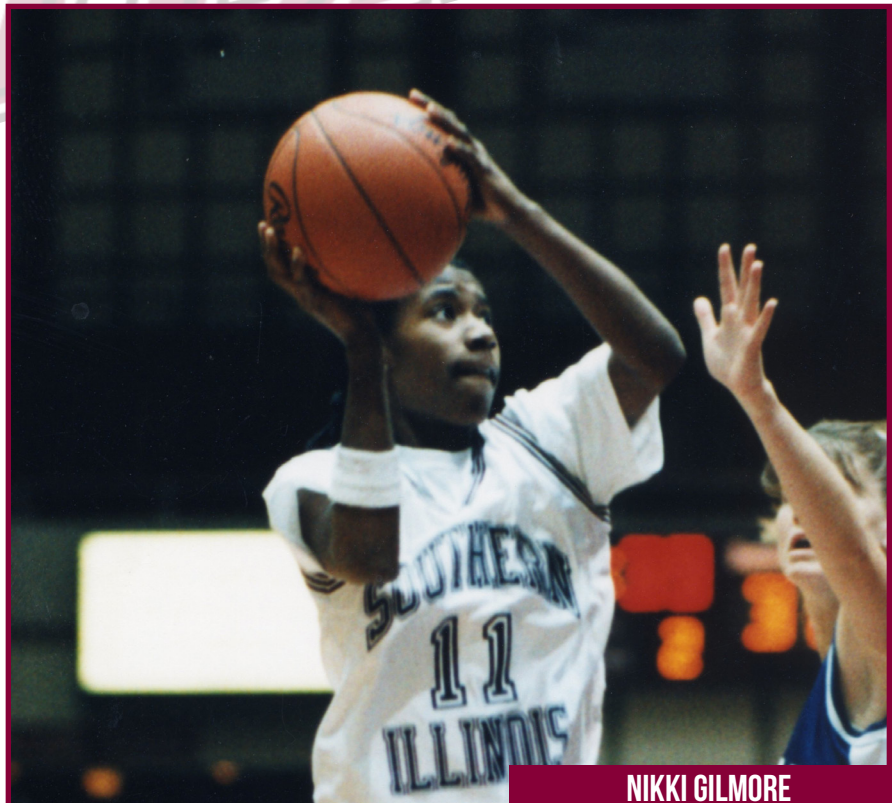

MOLLY MCDOWELL

NIKKI GILMORE