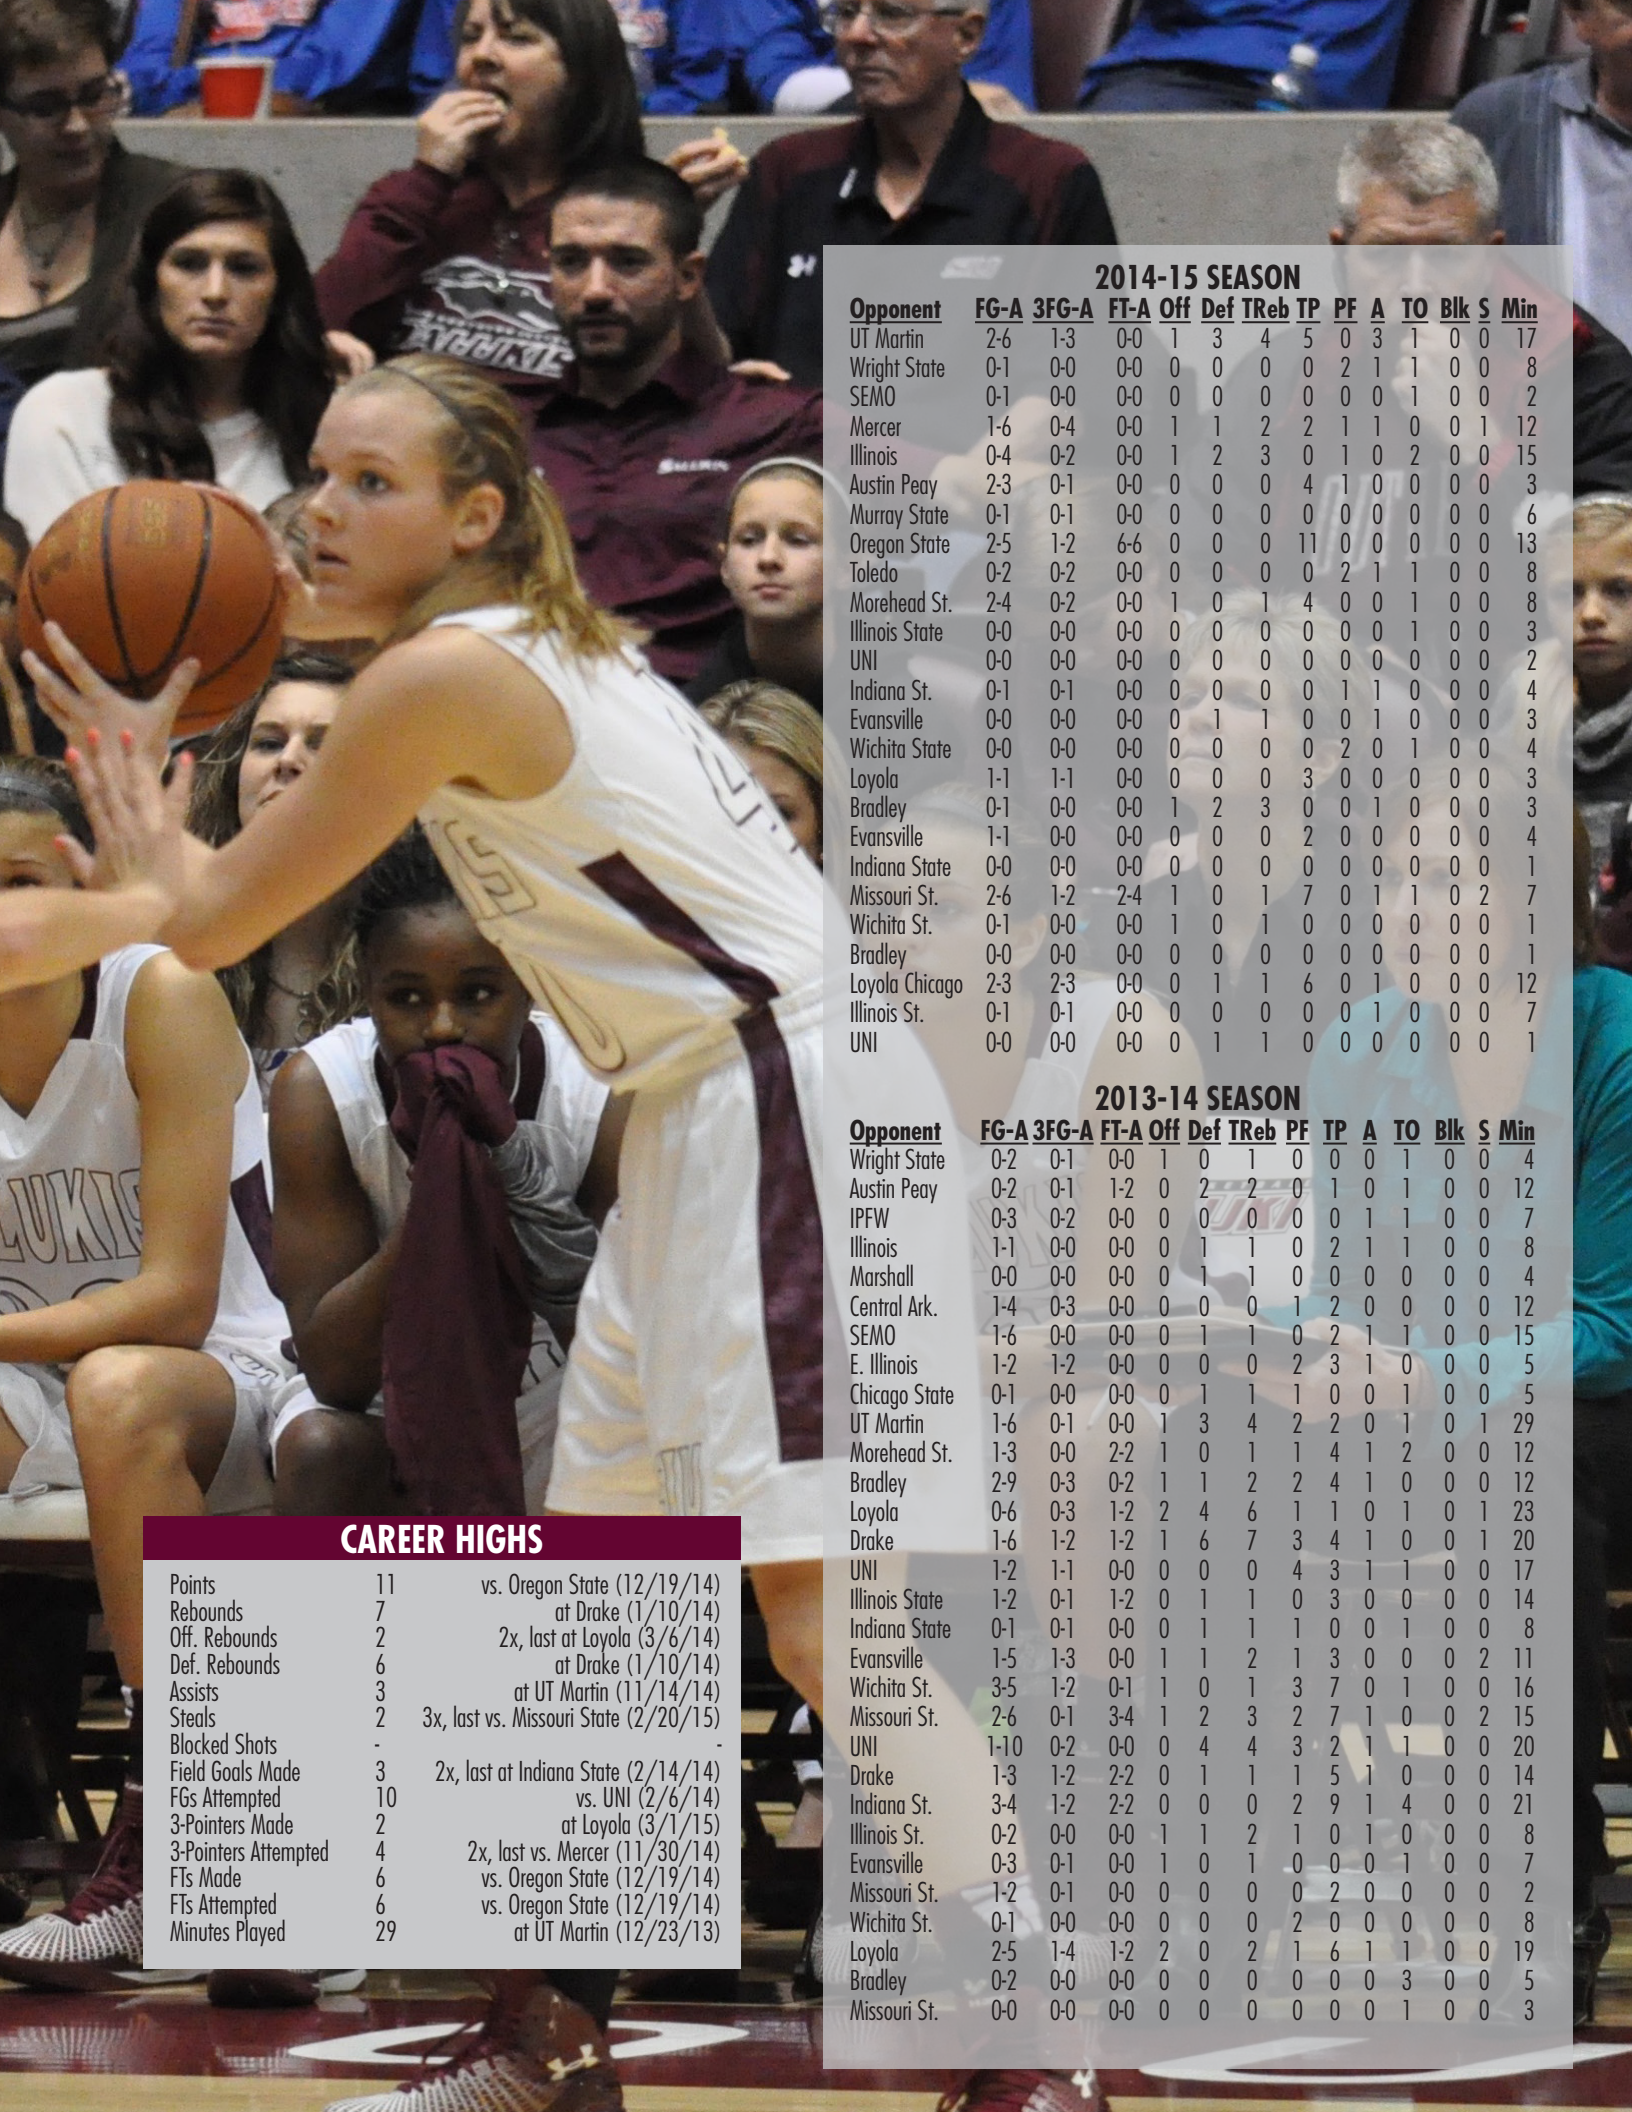

2014-15 SEASON

Opponent	FG-A	3FG-A	FT-A	Off	Def	TReb	TP	PF	A	TO	Blk	S	Min
UT Martin	2-6	1-3	0-0	1	3	4	5	0	3	1	0	0	17
Wright State	0-1	0-0	0-0	0	0	0	0	2	1	1	0	0	8
SEMO	0-1	0-0	0-0	0	0	0	0	0	0	1	0	0	2
Mercer	1-6	0-4	0-0	1	1	2	2	1	1	0	0	1	12
Illinois	0-4	0-2	0-0	1	2	3	0	1	0	2	0	0	15
Austin Peay	2-3	0-1	0-0	0	0	0	4	1	0	0	0	0	3
Murray State	0-1	0-1	0-0	0	0	0	0	0	0	0	0	0	6
Oregon State	2-5	1-2	6-6	0	0	0	11	0	0	0	0	0	13
Toledo	0-2	0-2	0-0	0	0	0	0	2	1	1	0	0	8
Morehead St.	2-4	0-2	0-0	1	0	1	4	0	0	1	0	0	8
Illinois State	0-0	0-0	0-0	0	0	0	0	0	0	1	0	0	3
UNI	0-0	0-0	0-0	0	0	0	0	0	0	0	0	0	2
Indiana St.	0-1	0-1	0-0	0	0	0	0	1	1	0	0	0	4
Evansville	0-0	0-0	0-0	0	1	1	0	0	1	0	0	0	3
Wichita State	0-0	0-0	0-0	0	0	0	0	2	0	1	0	0	4
Loyola	1-1	1-1	0-0	0	0	0	3	0	0	0	0	0	3
Bradley	0-1	0-0	0-0	1	2	3	0	0	1	0	0	0	3
Evansville	1-1	0-0	0-0	0	0	0	2	0	0	0	0	0	4
Indiana State	0-0	0-0	0-0	0	0	0	0	0	0	0	0	0	1
Missouri St.	2-6	1-2	2-4	1	0	1	7	0	1	1	0	2	7
Wichita St.	0-1	0-0	0-0	1	0	1	0	0	0	0	0	0	1
Bradley	0-0	0-0	0-0	0	0	0	0	0	0	0	0	0	1
Loyola Chicago	2-3	2-3	0-0	0	1	1	6	0	1	0	0	0	12
Illinois St.	0-1	0-1	0-0	0	0	0	0	0	1	0	0	0	7
UNI	0-0	0-0	0-0	0	1	1	0	0	0	0	0	0	1

2013-14 SEASON

Opponent	FG-A	3FG-A	FT-A	Off	Def	TReb	PF	TP	A	TO	Blk	S	Min
Wright State	0-2	0-1	0-0	1	0	1	0	0	0	1	0	0	4
Austin Peay	0-2	0-1	1-2	0	2	2	0	1	0	1	0	0	12
IPFW	0-3	0-2	0-0	0	0	0	0	0	1	1	0	0	7
Illinois	1-1	0-0	0-0	0	1	1	0	2	1	1	0	0	8
Marshall	0-0	0-0	0-0	0	1	1	0	0	0	0	0	0	4
Central Ark.	1-4	0-3	0-0	0	0	0	1	2	0	0	0	0	12
SEMO	1-6	0-0	0-0	0	1	1	0	2	1	1	0	0	15
E. Illinois	1-2	1-2	0-0	0	0	0	2	3	1	0	0	0	5
Chicago State	0-1	0-0	0-0	0	1	1	1	0	0	1	0	0	5
UT Martin	1-6	0-1	0-0	1	3	4	2	2	0	1	0	1	29
Morehead St.	1-3	0-0	2-2	1	0	1	1	4	1	2	0	0	12
Bradley	2-9	0-3	0-2	1	1	2	2	4	1	0	0	0	12
Loyola	0-6	0-3	1-2	2	4	6	1	1	0	1	0	1	23
Drake	1-6	1-2	1-2	1	6	7	3	4	1	0	0	1	20
UNI	1-2	1-1	0-0	0	0	0	4	3	1	1	0	0	17
Illinois State	1-2	0-1	1-2	0	1	1	0	3	0	0	0	0	14
Indiana State	0-1	0-1	0-0	0	1	1	1	0	0	1	0	0	8
Evansville	1-5	1-3	0-0	1	1	2	1	3	0	0	0	2	11
Wichita St.	3-5	1-2	0-1	1	0	1	3	7	0	1	0	0	16
Missouri St.	2-6	0-1	3-4	1	2	3	2	7	1	0	0	2	15
UNI	1-10	0-2	0-0	0	4	4	3	2	1	1	0	0	20
Drake	1-3	1-2	2-2	0	1	1	1	5	1	0	0	0	14
Indiana St.	3-4	1-2	2-2	0	0	0	2	9	1	4	0	0	21
Illinois St.	0-2	0-0	0-0	1	1	2	1	0	1	0	0	0	8
Evansville	0-3	0-1	0-0	1	0	1	0	0	0	1	0	0	7
Missouri St.	1-2	0-1	0-0	0	0	0	0	2	0	0	0	0	2
Wichita St.	0-1	0-0	0-0	0	0	0	2	0	0	0	0	0	8
Loyola	2-5	1-4	1-2	2	0	2	1	6	1	1	0	0	19
Bradley	0-2	0-0	0-0	0	0	0	0	0	0	3	0	0	5
Missouri St.	0-0	0-0	0-0	0	0	0	0	0	0	1	0	0	3

CAREER HIGHS

Points	11	vs. Oregon State (12/19/14)
Rebounds	7	at Drake (1/10/14)
Off. Rebounds	2	2x, last at Loyola (3/6/14)
Def. Rebounds	6	at Drake (1/10/14)
Assists	3	at UT Martin (11/14/14)
Steals	2	3x, last vs. Missouri State (2/20/15)
Blocked Shots	-	-
Field Goals Made	3	2x, last at Indiana State (2/14/14)
FGs Attempted	10	vs. UNI (2/6/14)
3-Pointers Made	2	at Loyola (3/1/15)
3-Pointers Attempted	4	2x, last vs. Mercer (11/30/14)
FTs Made	6	vs. Oregon State (12/19/14)
FTs Attempted	6	vs. Oregon State (12/19/14)
Minutes Played	29	at UT Martin (12/23/13)