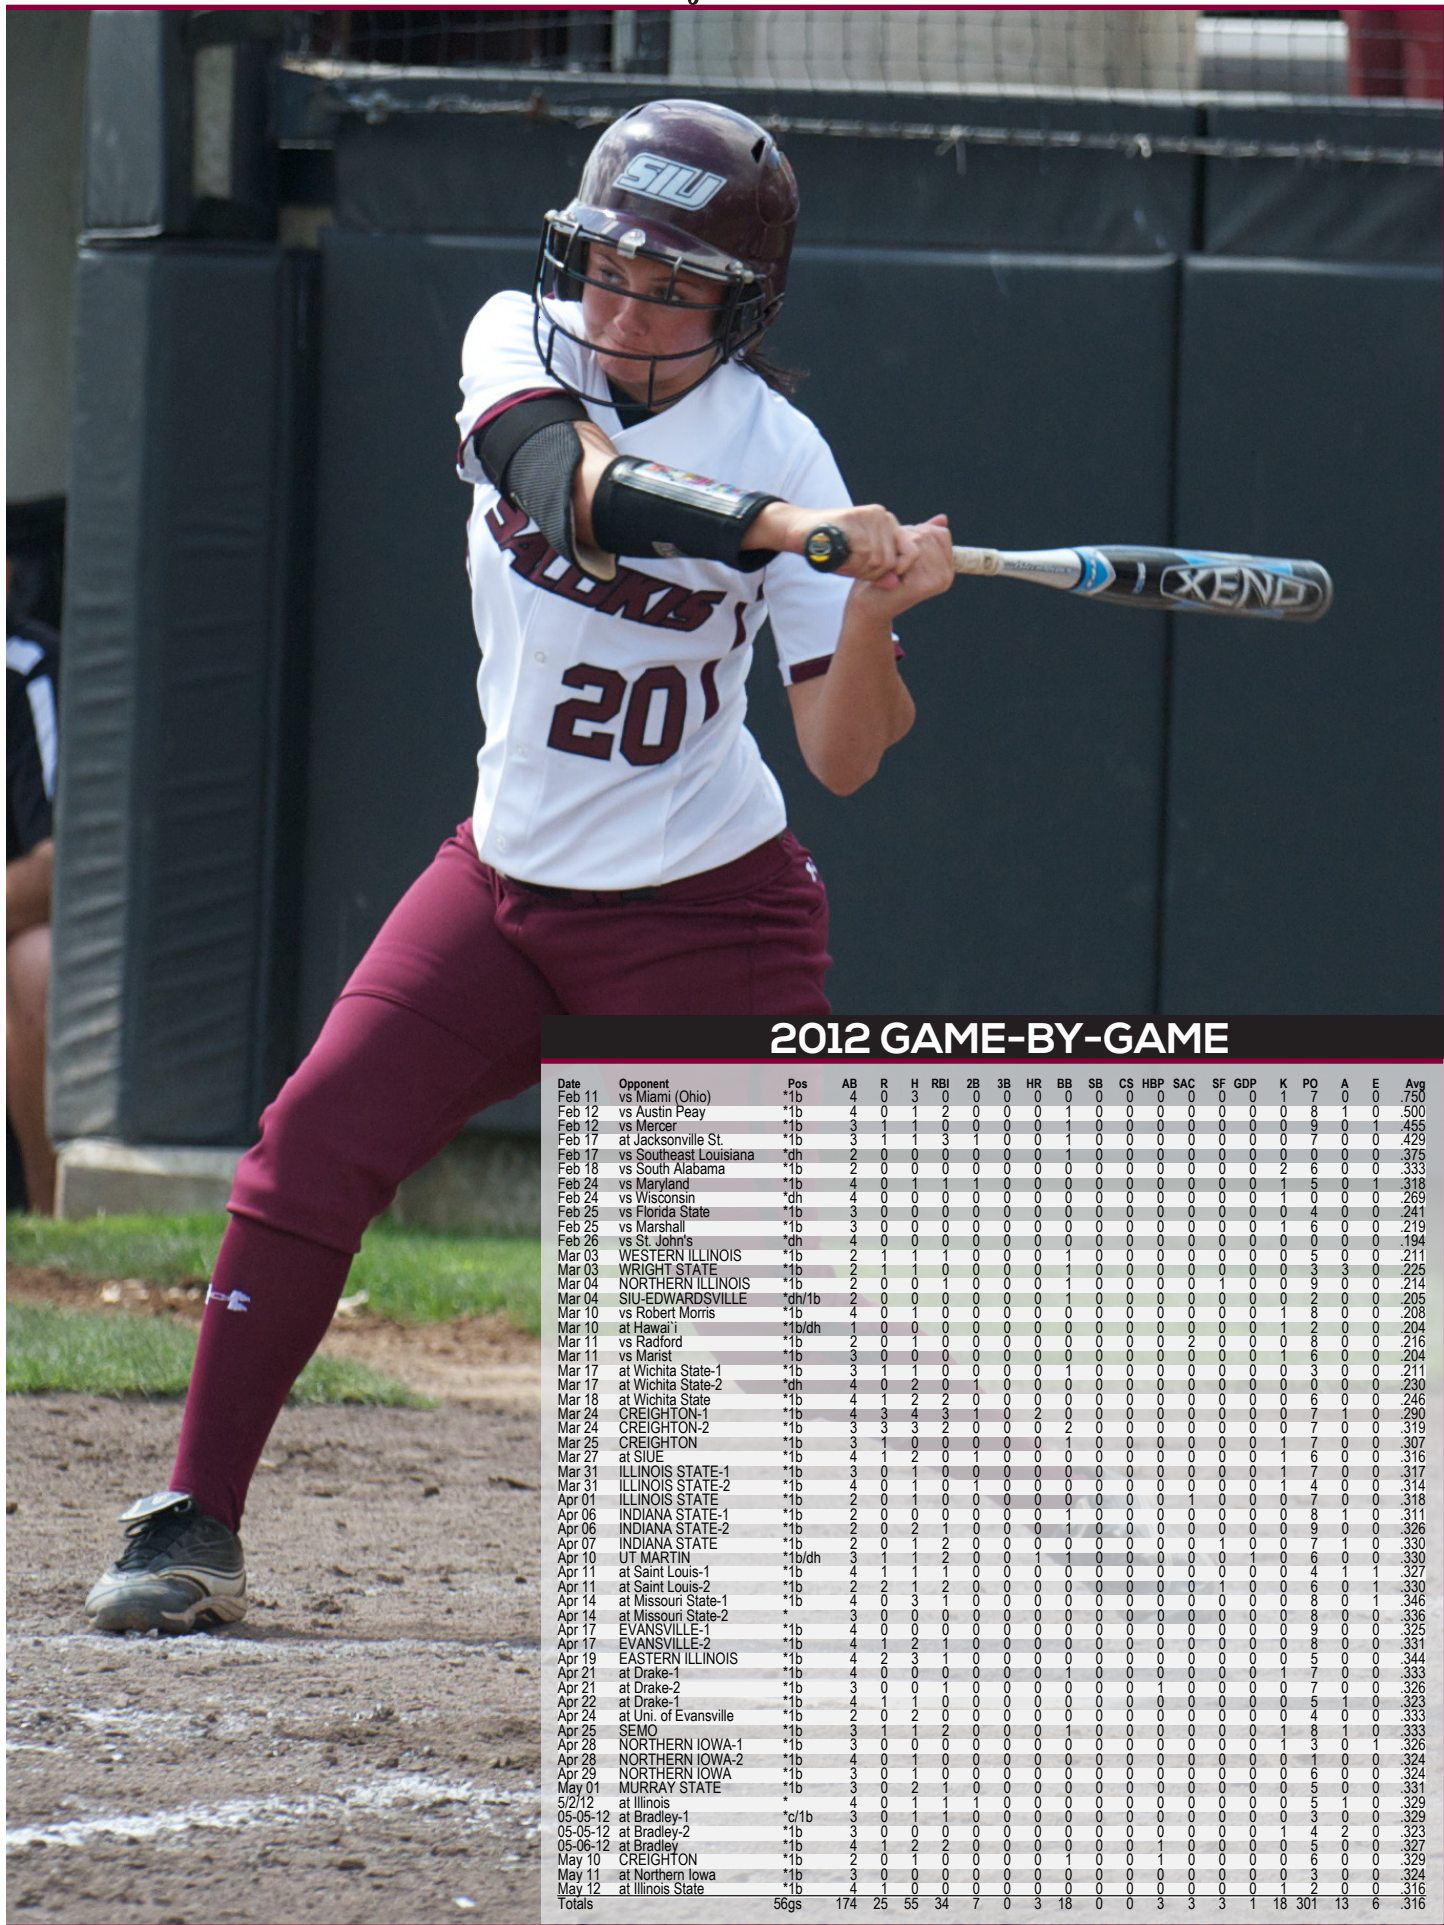

2012 GAME-BY-GAME

Date	Opponent	Pos	AB	R	H	RBI	2B	3B	HR	BB	SB	CS	HBP	SAC	SF	GDP	K	PO	A	E	Avg	
Feb 11	vs Miami (Ohio)	*1b	4	0	3	0	0	0	0	0	0	0	0	0	0	0	1	7	0	0	.750	
Feb 12	vs Austin Peay	*1b	4	0	1	2	0	0	0	1	0	0	0	0	0	0	0	8	1	0	.500	
Feb 12	vs Mercer	*1b	3	1	1	0	0	0	0	1	0	0	0	0	0	0	0	9	0	1	.455	
Feb 17	at Jacksonville St.	*1b	3	1	1	3	1	0	0	1	0	0	0	0	0	0	0	7	0	0	.429	
Feb 17	vs Southeast Louisiana	*dh	2	0	0	0	0	0	0	1	0	0	0	0	0	0	0	0	0	0	.375	
Feb 18	vs South Alabama	*1b	2	0	0	0	0	0	0	0	0	0	0	0	0	0	2	6	0	0	.333	
Feb 24	vs Maryland	*1b	4	0	1	1	1	0	0	0	0	0	0	0	0	0	1	5	0	1	.318	
Feb 24	vs Wisconsin	*dh	4	0	0	0	0	0	0	0	0	0	0	0	0	0	1	0	0	0	.269	
Feb 25	vs Florida State	*1b	3	0	0	0	0	0	0	0	0	0	0	0	0	0	0	4	0	0	.241	
Feb 25	vs Marshall	*1b	3	0	0	0	0	0	0	0	0	0	0	0	0	0	1	6	0	0	.219	
Feb 26	vs St. John's	*dh	4	0	0	0	0	0	0	0	0	0	0	0	0	0	0	0	0	0	.194	
Mar 03	WESTERN ILLINOIS	*1b	2	1	1	1	0	0	0	1	0	0	0	0	0	0	0	5	0	0	.211	
Mar 03	WRIGHT STATE	*1b	2	1	1	0	0	0	0	1	0	0	0	0	0	0	0	3	3	0	.225	
Mar 04	NORTHERN ILLINOIS	*1b	2	0	0	1	0	0	0	1	0	0	0	0	1	0	0	9	0	0	.214	
Mar 04	SIU-EDWARDSVILLE	*dh/1b	2	0	0	0	0	0	0	1	0	0	0	0	0	0	0	2	0	0	.205	
Mar 10	vs Robert Morris	*1b	4	0	1	0	0	0	0	0	0	0	0	0	0	0	1	8	0	0	.208	
Mar 10	at Hawai'i	*1b/dh	1	0	0	0	0	0	0	0	0	0	0	0	0	0	1	2	0	0	.204	
Mar 11	vs Radford	*1b	2	0	1	0	0	0	0	0	0	0	0	2	0	0	0	8	0	0	.216	
Mar 11	vs Marist	*1b	3	0	0	0	0	0	0	0	0	0	0	0	0	0	1	6	0	0	.204	
Mar 17	at Wichita State-1	*1b	3	1	1	0	0	0	0	1	1	0	0	0	0	0	0	3	0	0	.211	
Mar 17	at Wichita State-2	*1b	4	0	2	0	1	0	0	0	0	0	0	0	0	0	0	0	0	0	.230	
Mar 18	at Wichita State	*1b	4	1	2	2	0	0	0	0	0	0	0	0	0	0	0	6	0	0	.246	
Mar 24	CREIGHTON-1	*1b	4	3	4	3	1	0	2	0	0	0	0	0	0	0	0	7	1	0	.290	
Mar 24	CREIGHTON-2	*1b	3	3	3	2	0	0	0	2	0	0	0	0	0	0	0	7	0	0	.319	
Mar 25	CREIGHTON	*1b	3	1	0	0	0	0	0	1	0	0	0	0	0	0	1	7	0	0	.307	
Mar 27	at SIUE	*1b	4	1	2	0	1	0	0	0	0	0	0	0	0	0	1	6	0	0	.316	
Mar 31	ILLINOIS STATE-1	*1b	3	0	1	0	0	0	0	0	0	0	0	0	0	0	1	7	0	0	.317	
Mar 31	ILLINOIS STATE-2	*1b	4	0	1	0	1	0	0	0	0	0	0	0	1	0	0	4	0	0	.314	
Apr 01	ILLINOIS STATE	*1b	2	0	1	0	0	0	0	0	0	0	0	1	0	0	0	7	0	0	.318	
Apr 06	INDIANA STATE-1	*1b	2	0	0	0	0	0	0	1	0	0	0	0	0	0	0	8	1	0	.311	
Apr 06	INDIANA STATE-2	*1b	2	0	2	1	0	0	0	1	0	0	0	0	0	0	0	9	0	0	.326	
Apr 07	INDIANA STATE	*1b	2	0	1	2	0	0	0	0	0	0	0	1	0	0	0	7	1	0	.330	
Apr 10	UT MARTIN	*1b/dh	3	1	1	2	0	0	1	1	0	0	0	0	0	1	0	6	0	0	.330	
Apr 11	at Saint Louis-1	*1b	4	1	1	1	0	0	0	0	0	0	0	0	0	0	0	4	1	1	.327	
Apr 11	at Saint Louis-2	*1b	2	2	1	2	0	0	0	0	0	0	0	0	1	0	0	6	0	1	.330	
Apr 14	at Missouri State-1	*1b	4	0	3	1	0	0	0	0	0	0	0	0	0	0	0	8	0	1	.346	
Apr 14	at Missouri State-2	*	3	0	0	0	0	0	0	0	0	0	0	0	0	0	0	8	0	0	.336	
Apr 17	EVANSVILLE-1	*1b	4	0	0	0	0	0	0	0	0	0	0	0	0	0	0	9	0	0	.325	
Apr 17	EVANSVILLE-2	*1b	4	1	2	1	0	0	0	0	0	0	0	0	0	0	0	8	0	0	.331	
Apr 19	EASTERN ILLINOIS	*1b	4	2	3	1	0	0	0	1	0	0	0	0	0	0	0	5	0	0	.344	
Apr 21	at Drake-1	*1b	4	0	0	0	0	0	0	1	0	0	0	0	0	0	1	7	0	0	.333	
Apr 21	at Drake-2	*1b	3	0	0	1	0	0	0	0	0	0	1	0	0	0	0	7	0	0	.326	
Apr 22	at Drake-1	*1b	4	1	1	0	0	0	0	0	0	0	0	0	0	0	0	5	1	0	.323	
Apr 24	at Uni. of Evansville	*1b	2	0	2	0	0	0	0	0	0	0	0	0	0	0	0	4	0	0	.333	
Apr 25	SEMO	*1b	3	1	1	2	0	0	0	1	0	0	0	0	0	0	1	8	1	0	.333	
Apr 28	NORTHERN IOWA-1	*1b	3	0	0	0	0	0	0	0	0	0	0	0	0	0	1	3	0	1	.326	
Apr 28	NORTHERN IOWA-2	*1b	4	0	1	0	0	0	0	0	0	0	0	0	0	0	0	1	0	0	.324	
Apr 29	NORTHERN IOWA	*1b	3	0	1	0	0	0	0	0	0	0	0	0	0	0	0	6	0	0	.324	
May 01	MURRAY STATE	*	3	0	2	1	1	0	0	0	0	0	0	0	0	0	0	5	0	1	.331