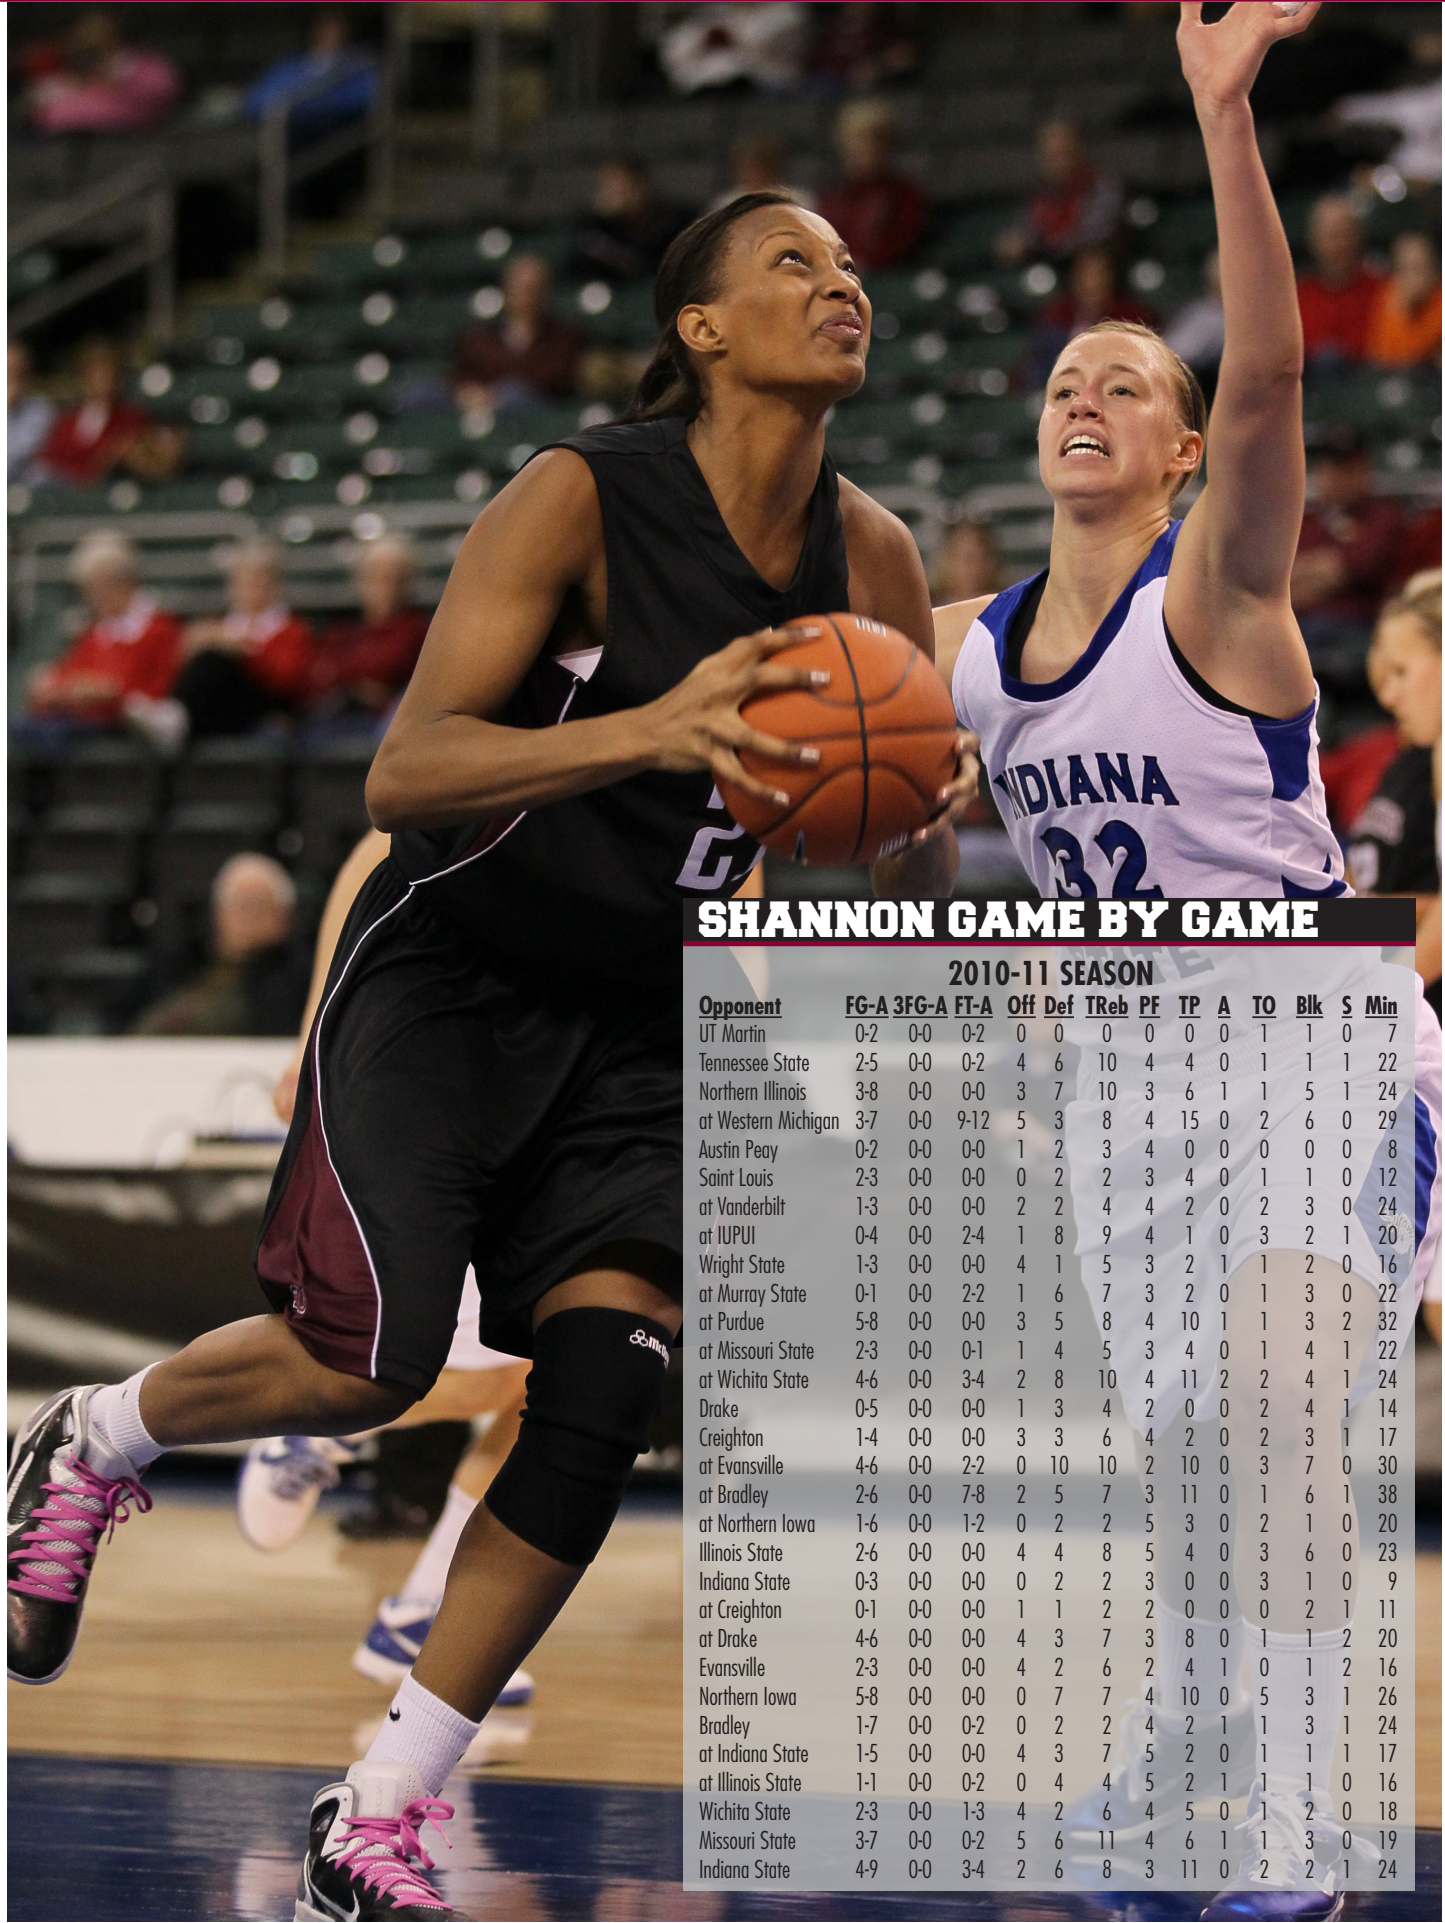

SHANNON GAME BY GAME

2010-11 SEASON

Opponent	FG-A	3FG-A	FT-A	Off	Def	TReb	PF	TP	A	TO	Blk	S	Min
UT Martin	0-2	0-0	0-2	0	0	0	0	0	0	1	1	0	7
Tennessee State	2-5	0-0	0-2	4	6	10	4	4	0	1	1	1	22
Northern Illinois	3-8	0-0	0-0	3	7	10	3	6	1	1	5	1	24
at Western Michigan	3-7	0-0	9-12	5	3	8	4	15	0	2	6	0	29
Austin Peay	0-2	0-0	0-0	1	2	3	4	0	0	0	0	0	8
Saint Louis	2-3	0-0	0-0	0	2	2	3	4	0	1	1	0	12
at Vanderbilt	1-3	0-0	0-0	2	2	4	4	2	0	2	3	0	24
at IUPUI	0-4	0-0	2-4	1	8	9	4	1	0	3	2	1	20
Wright State	1-3	0-0	0-0	4	1	5	3	2	1	1	2	0	16
at Murray State	0-1	0-0	2-2	1	6	7	3	2	0	1	3	0	22
at Purdue	5-8	0-0	0-0	3	5	8	4	10	1	1	3	2	32
at Missouri State	2-3	0-0	0-1	1	4	5	3	4	0	1	4	1	22
at Wichita State	4-6	0-0	3-4	2	8	10	4	11	2	2	4	1	24
Drake	0-5	0-0	0-0	1	3	4	2	0	0	2	4	1	14
Creighton	1-4	0-0	0-0	3	3	6	4	2	0	2	3	1	17
at Evansville	4-6	0-0	2-2	0	10	10	2	10	0	3	7	0	30
at Bradley	2-6	0-0	7-8	2	5	7	3	11	0	1	6	1	38
at Northern Iowa	1-6	0-0	1-2	0	2	2	5	3	0	2	1	0	20
Illinois State	2-6	0-0	0-0	4	4	8	5	4	0	3	6	0	23
Indiana State	0-3	0-0	0-0	0	2	2	3	0	0	3	1	0	9
at Creighton	0-1	0-0	0-0	1	1	2	2	0	0	0	2	1	11
at Drake	4-6	0-0	0-0	4	3	7	3	8	0	1	1	2	20
Evansville	2-3	0-0	0-0	4	2	6	2	4	1	0	1	2	16
Northern Iowa	5-8	0-0	0-0	0	7	7	4	10	0	5	3	1	26
Bradley	1-7	0-0	0-2	0	2	2	4	2	1	1	3	1	24
at Indiana State	1-5	0-0	0-0	4	3	7	5	2	0	1	1	1	17
at Illinois State	1-1	0-0	0-2	0	4	4	5	2	1	1	1	0	16
Wichita State	2-3	0-0	1-3	4	2	6	4	5	0	1	2	0	18
Missouri State	3-7	0-0	0-2	5	6	11	4	6	1	1	3	0	19
Indiana State	4-9	0-0	3-4	2	6	8	3	11	0	2	2	1	24