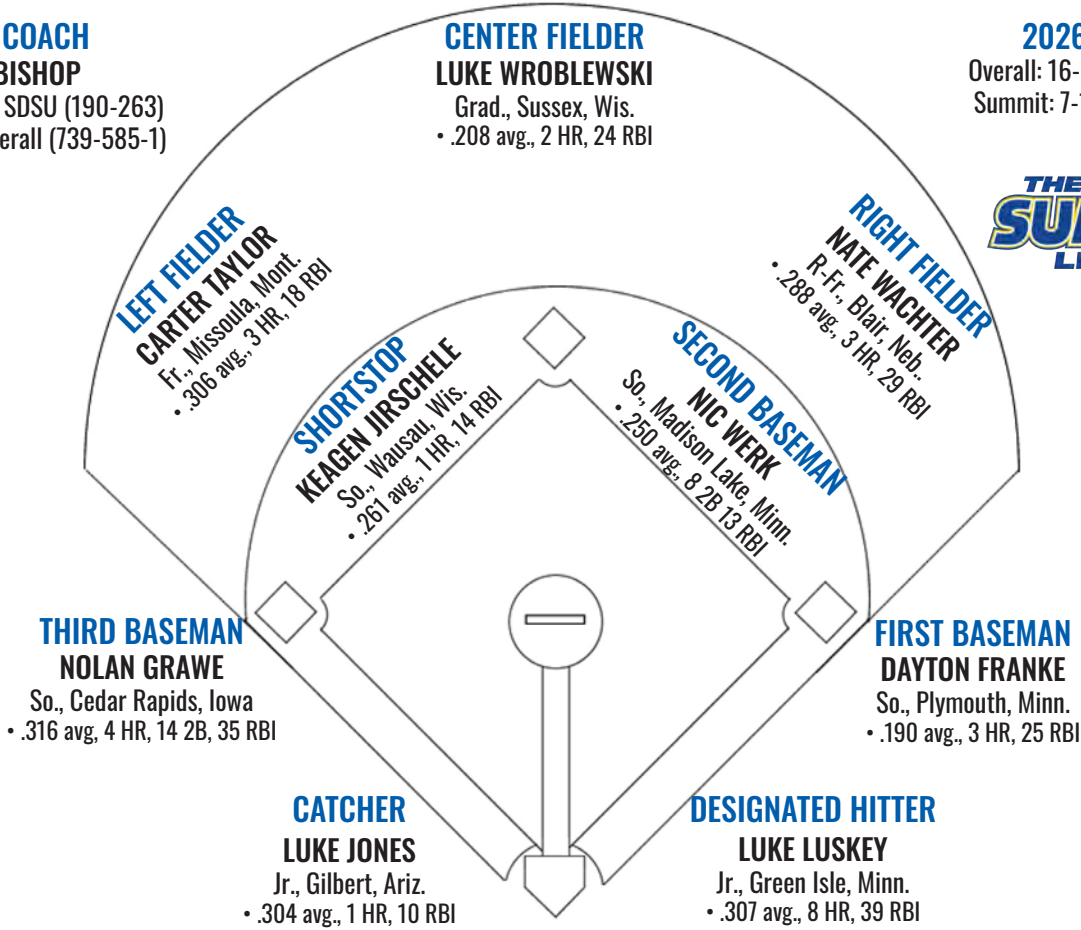

2026 RECORDS

Overall: 16-25 (16-36 in 2025)
Summit: 7-10 (12-18 in 2025)

PROBABLE STARTING PITCHERS

GAME 1 vs. NORTH DAKOTA STATE

Friday, May 1 • 6:30 p.m.

SAM SCHLECHT

Sr., RHP, Maple Grove, Minn.

- 3-3 record, 5.12 ERA
- 48 K, 16 BB in 51.0 IP (10 starts)
- .265 opponent batting avg.
- 6-7 career record in 39 appearances (17 starts) over three seasons at SDSU

GAME 2 vs. NORTH DAKOTA STATE

Saturday, May 2 • 2 p.m.

KADEN RYLANCE

Fr., RHP, Watertown, S.D.

- 2-3 record, 7.62 ERA
- 18 K, 24 BB in 28.1 IP (9 appearances, 6 starts)
- .257 opponent batting avg.
- First season at SDSU

GAME 3 vs. NORTH DAKOTA STATE

Sunday, May 3 • 1 p.m.

SAM NOVOTNY

Jr., RHP, Omaha, Neb.

- 2-5 record, 7.19 ERA
- 37 K, 19 BB in 46.1 IP (10 starts)
- .285 opponent batting avg.
- First season at SDSU