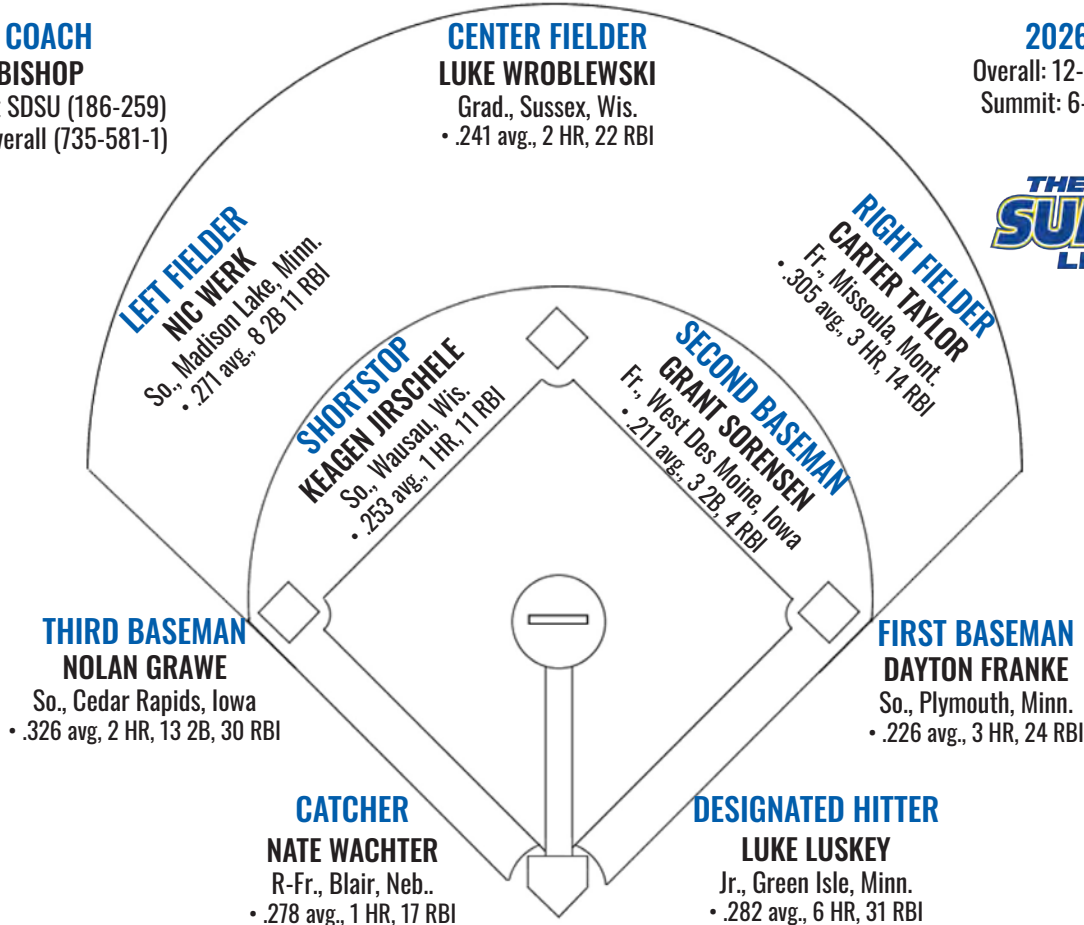

PROBABLE STARTING LINEUP

HEAD COACH ROB BISHOP

10th Season at SDSU (186-259)
 27th Season Overall (735-581-1)

CENTER FIELDER LUKE WROBLEWSKI

Grad., Sussex, Wis.
 • .241 avg., 2 HR, 22 RBI

2026 RECORDS

Overall: 12-21 (16-36 in 2025)
 Summit: 6-6 (12-18 in 2025)