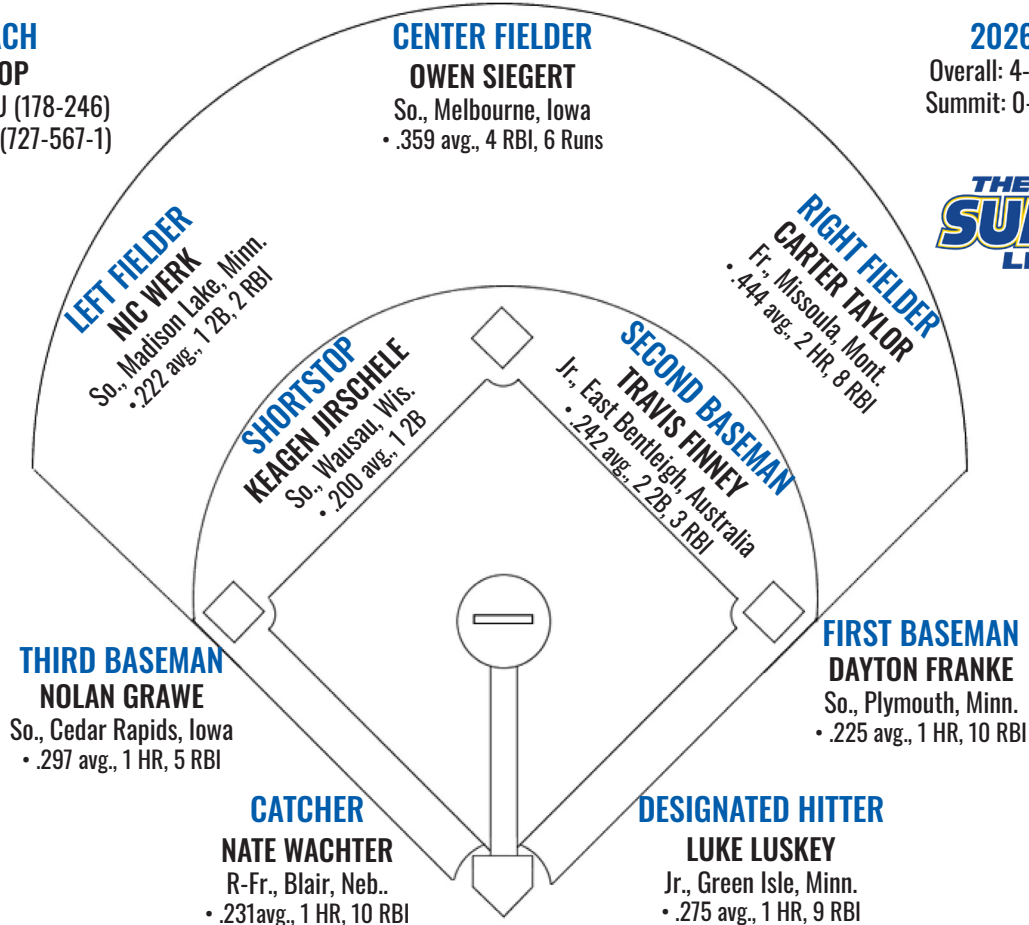

PROBABLE STARTING LINEUP

HEAD COACH ROB BISHOP

10th Season at SDSU (178-246)
 27th Season Overall (727-567-1)

CENTER FIELDER OWEN SIEGERT

So., Melbourne, Iowa
 • .359 avg., 4 RBI, 6 Runs

2026 RECORDS

Overall: 4-7 (16-36 in 2025)
 Summit: 0-0 (12-18 in 2025)