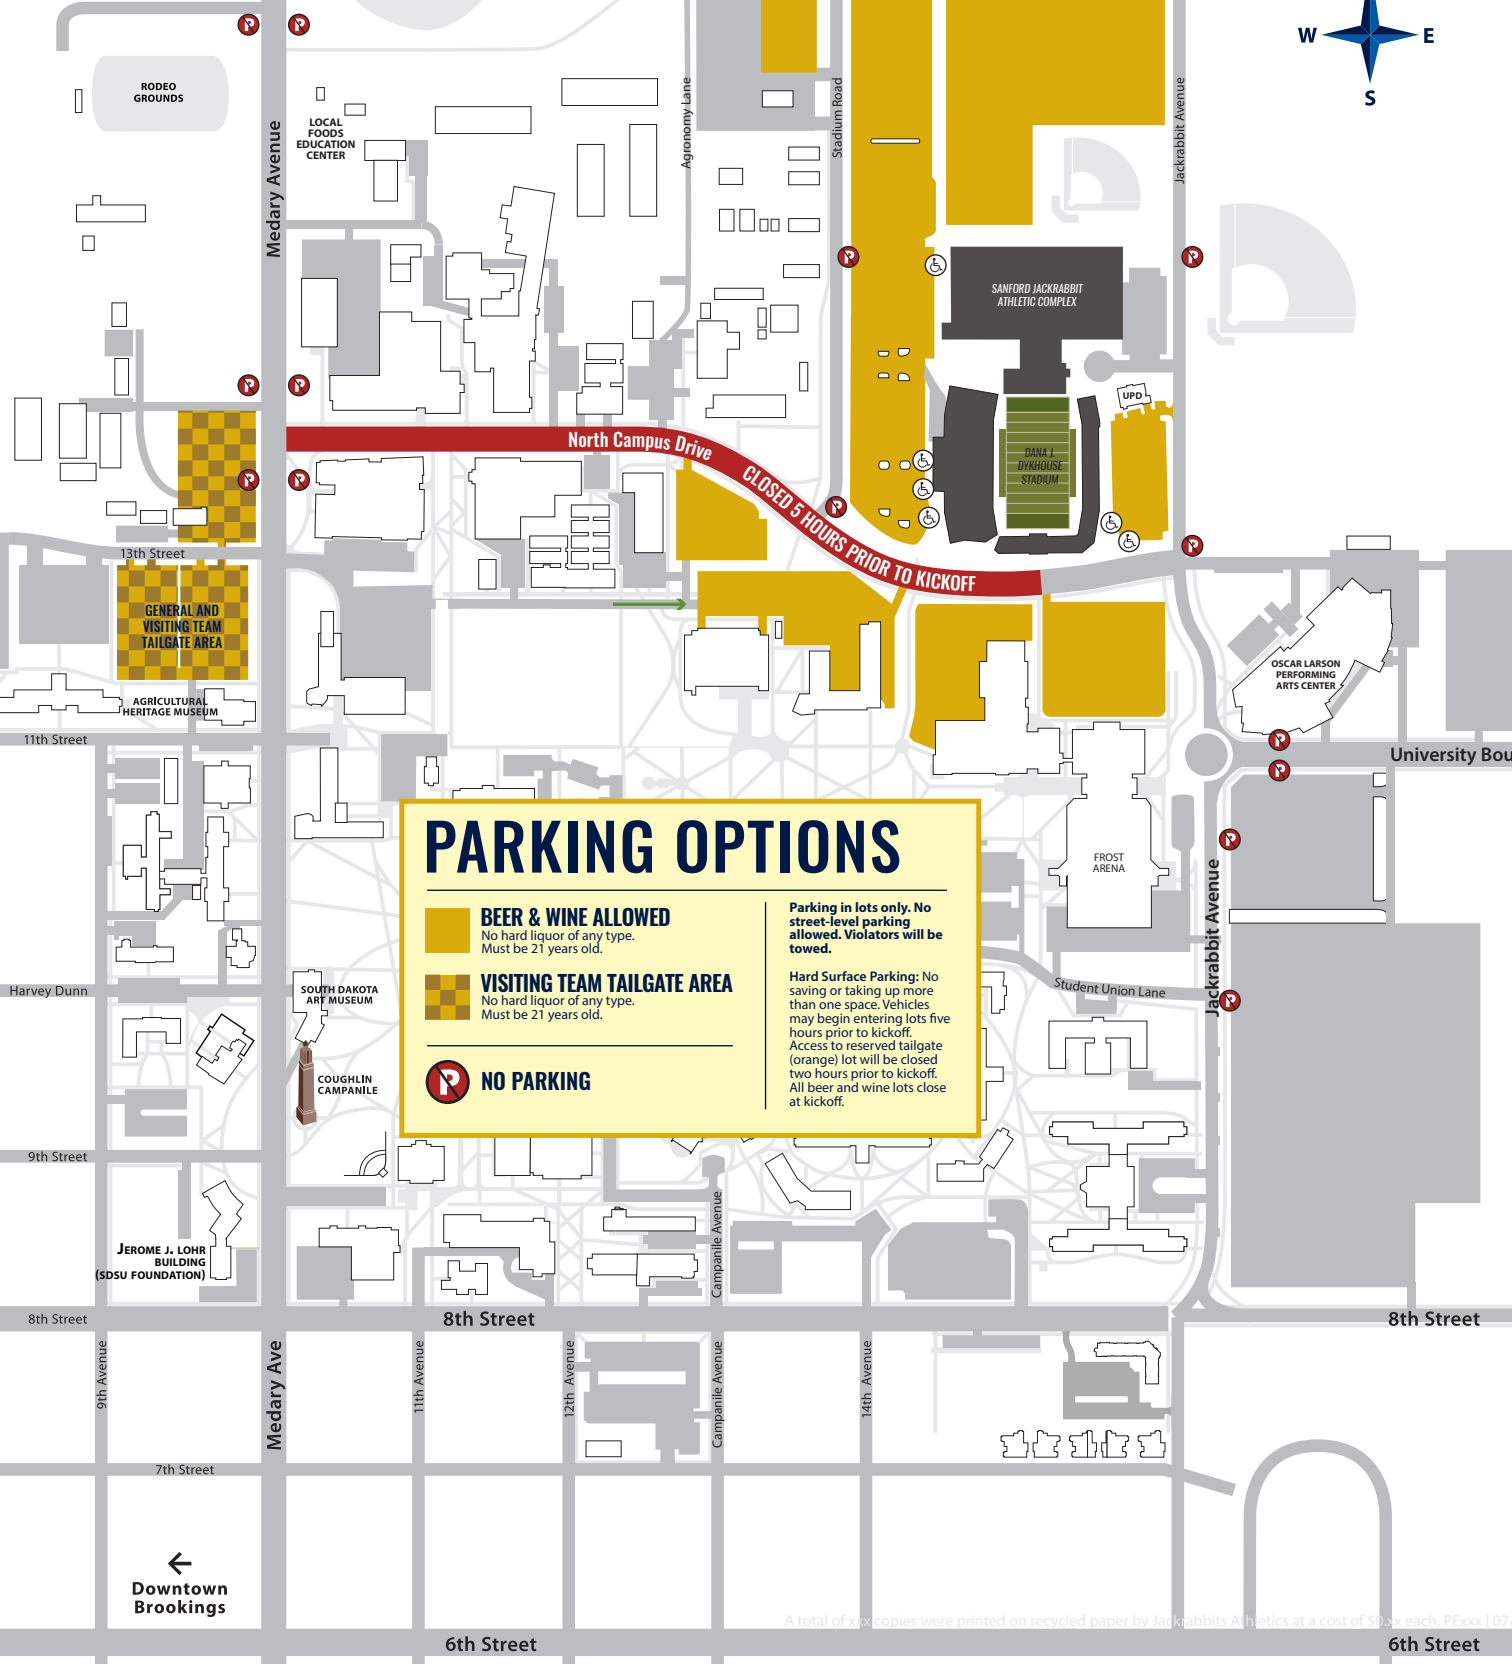

# 2022 BEER AND WINE LOTS

US Highway 14 Bypass

## PARKING OPTIONS

	<p><b>BEER &amp; WINE ALLOWED</b> No hard liquor of any type. Must be 21 years old.</p>	<p><b>Parking in lots only. No street-level parking allowed. Violators will be towed.</b></p> <p><b>Hard Surface Parking:</b> No saving or taking up more than one space. Vehicles may begin entering lots five hours prior to kickoff. Access to reserved tailgate (orange) lot will be closed two hours prior to kickoff. All beer and wine lots close at kickoff.</p>
	<p><b>VISITING TEAM TAILGATE AREA</b> No hard liquor of any type. Must be 21 years old.</p>	
	<p><b>NO PARKING</b></p>	

←  
**Downtown Brookings**

A total of xxx copies were printed on recycled paper by Jackrabbits Athletics at a cost of \$0.2x each. PE00x | 07/19