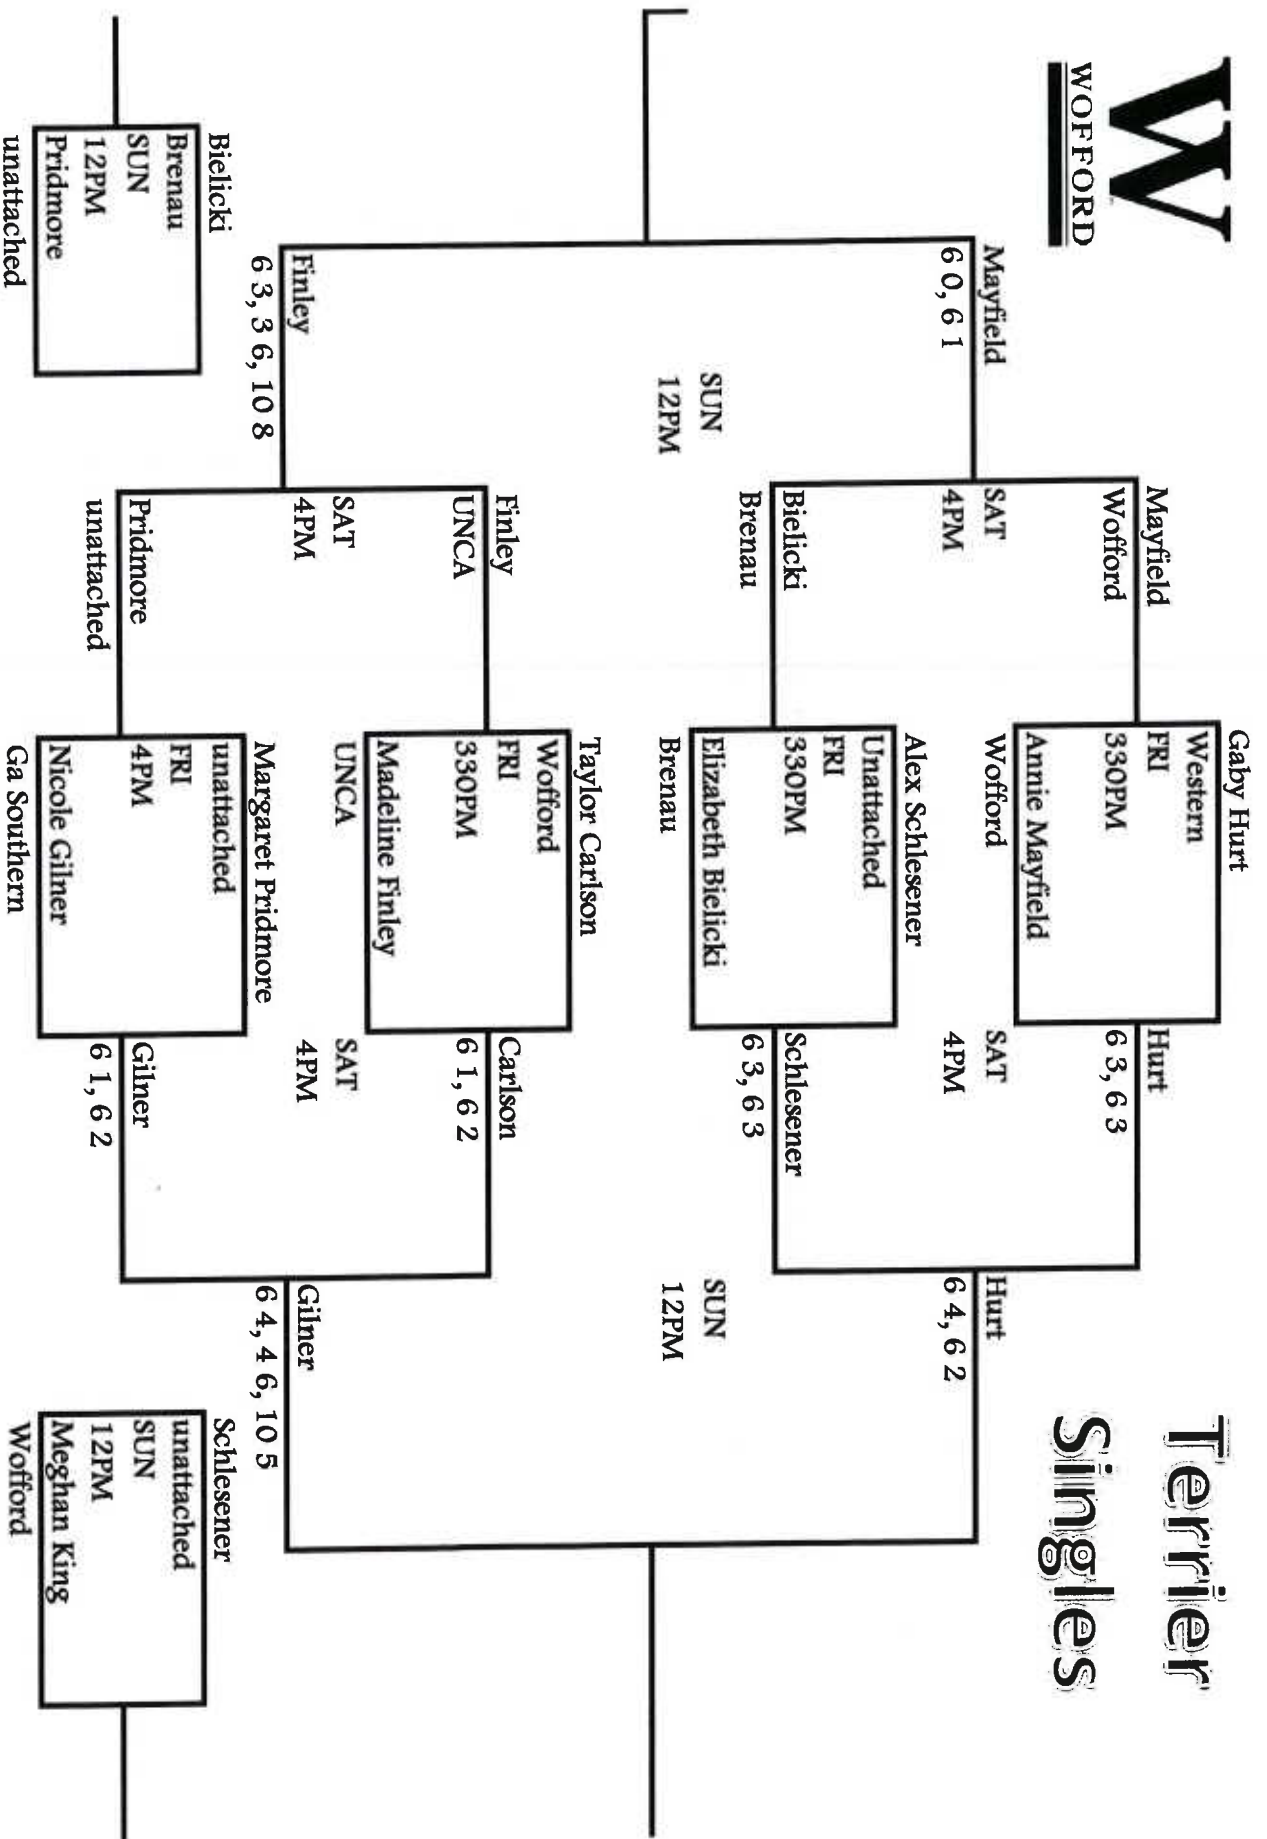

WOFFORD

W

WOLFORD

Bujan
GA Southern
Sat 230PM
McCall
Western

Bujan
6 4, 7 5

Hall
UNCA
Sun NOON
Riley
Western

[Empty box]

[Empty box]