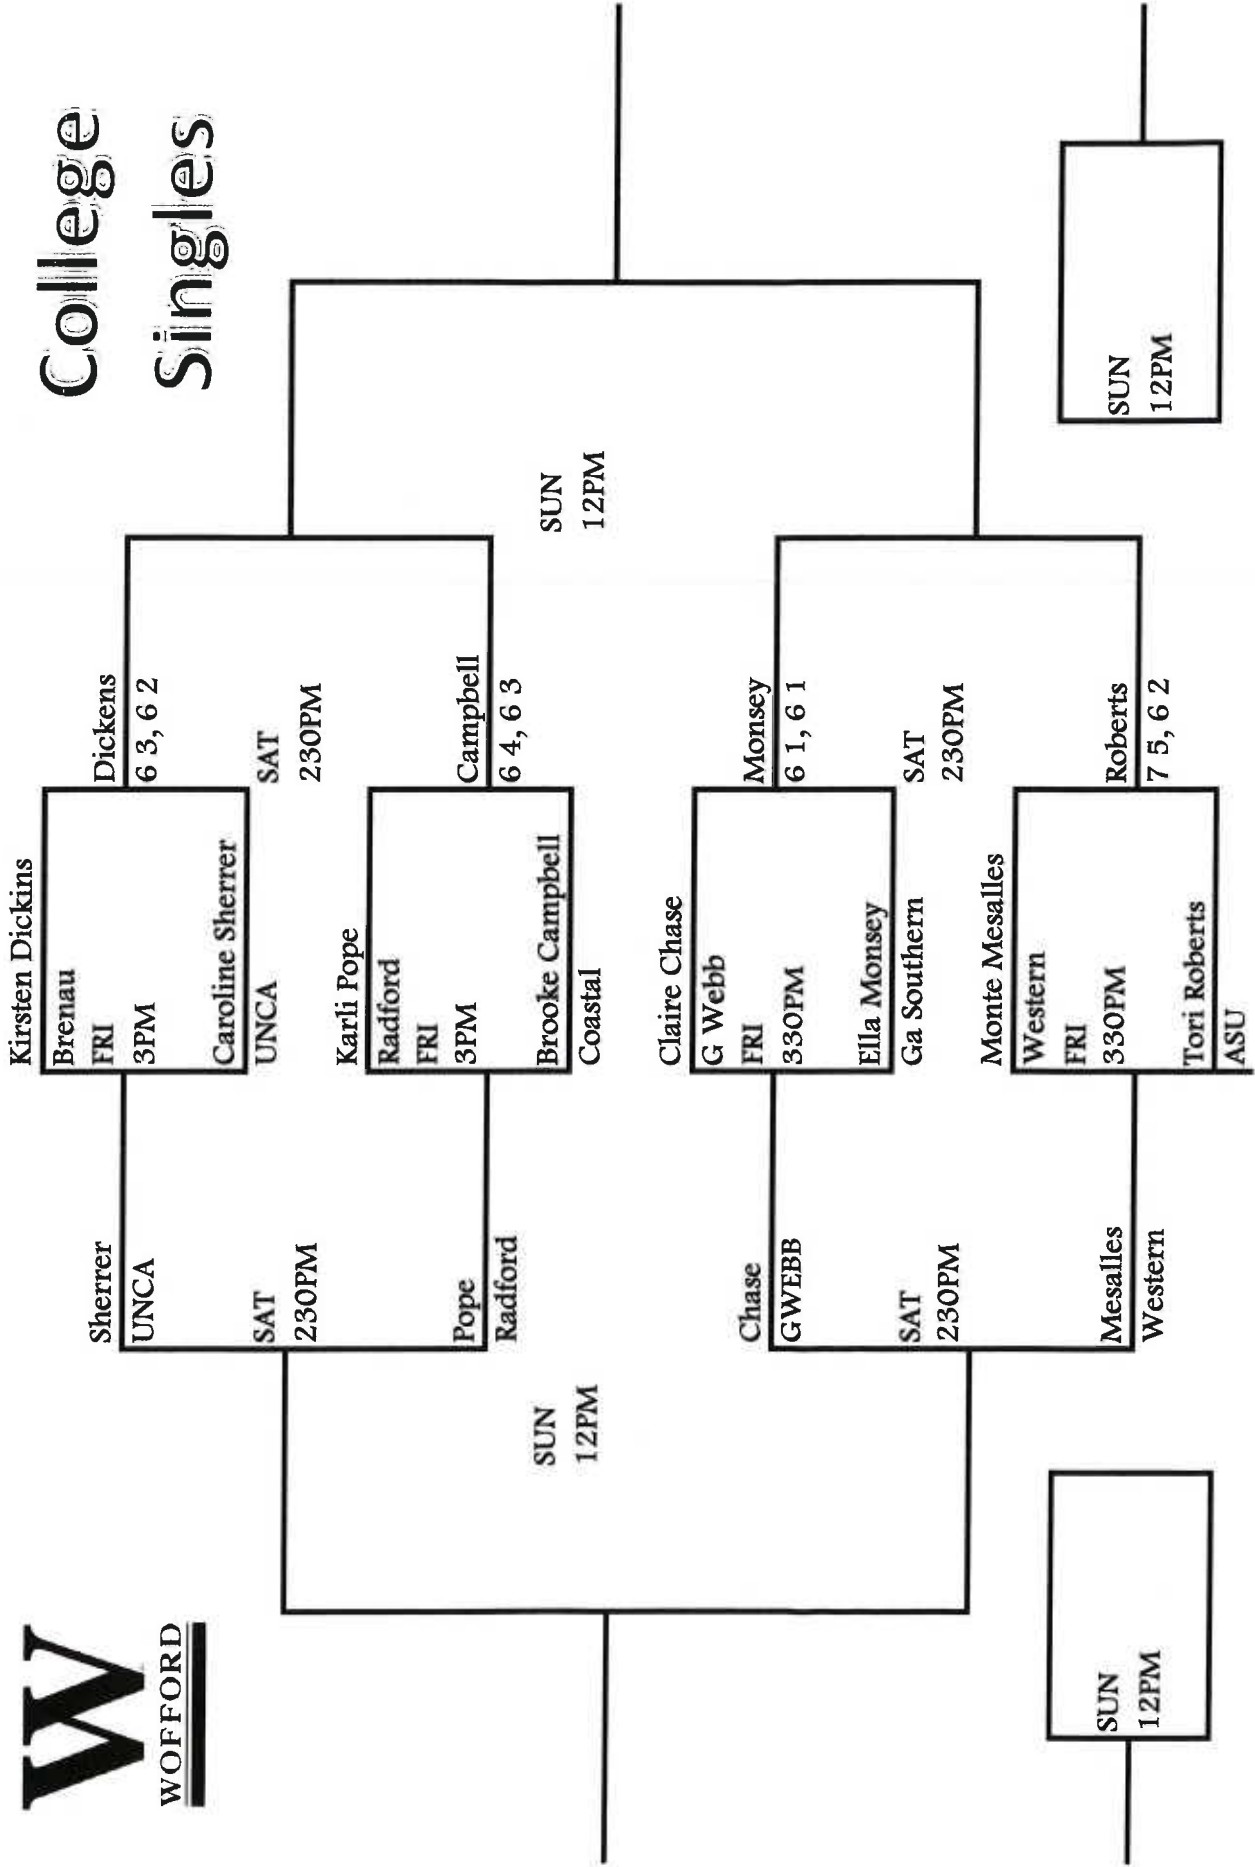

College Singles