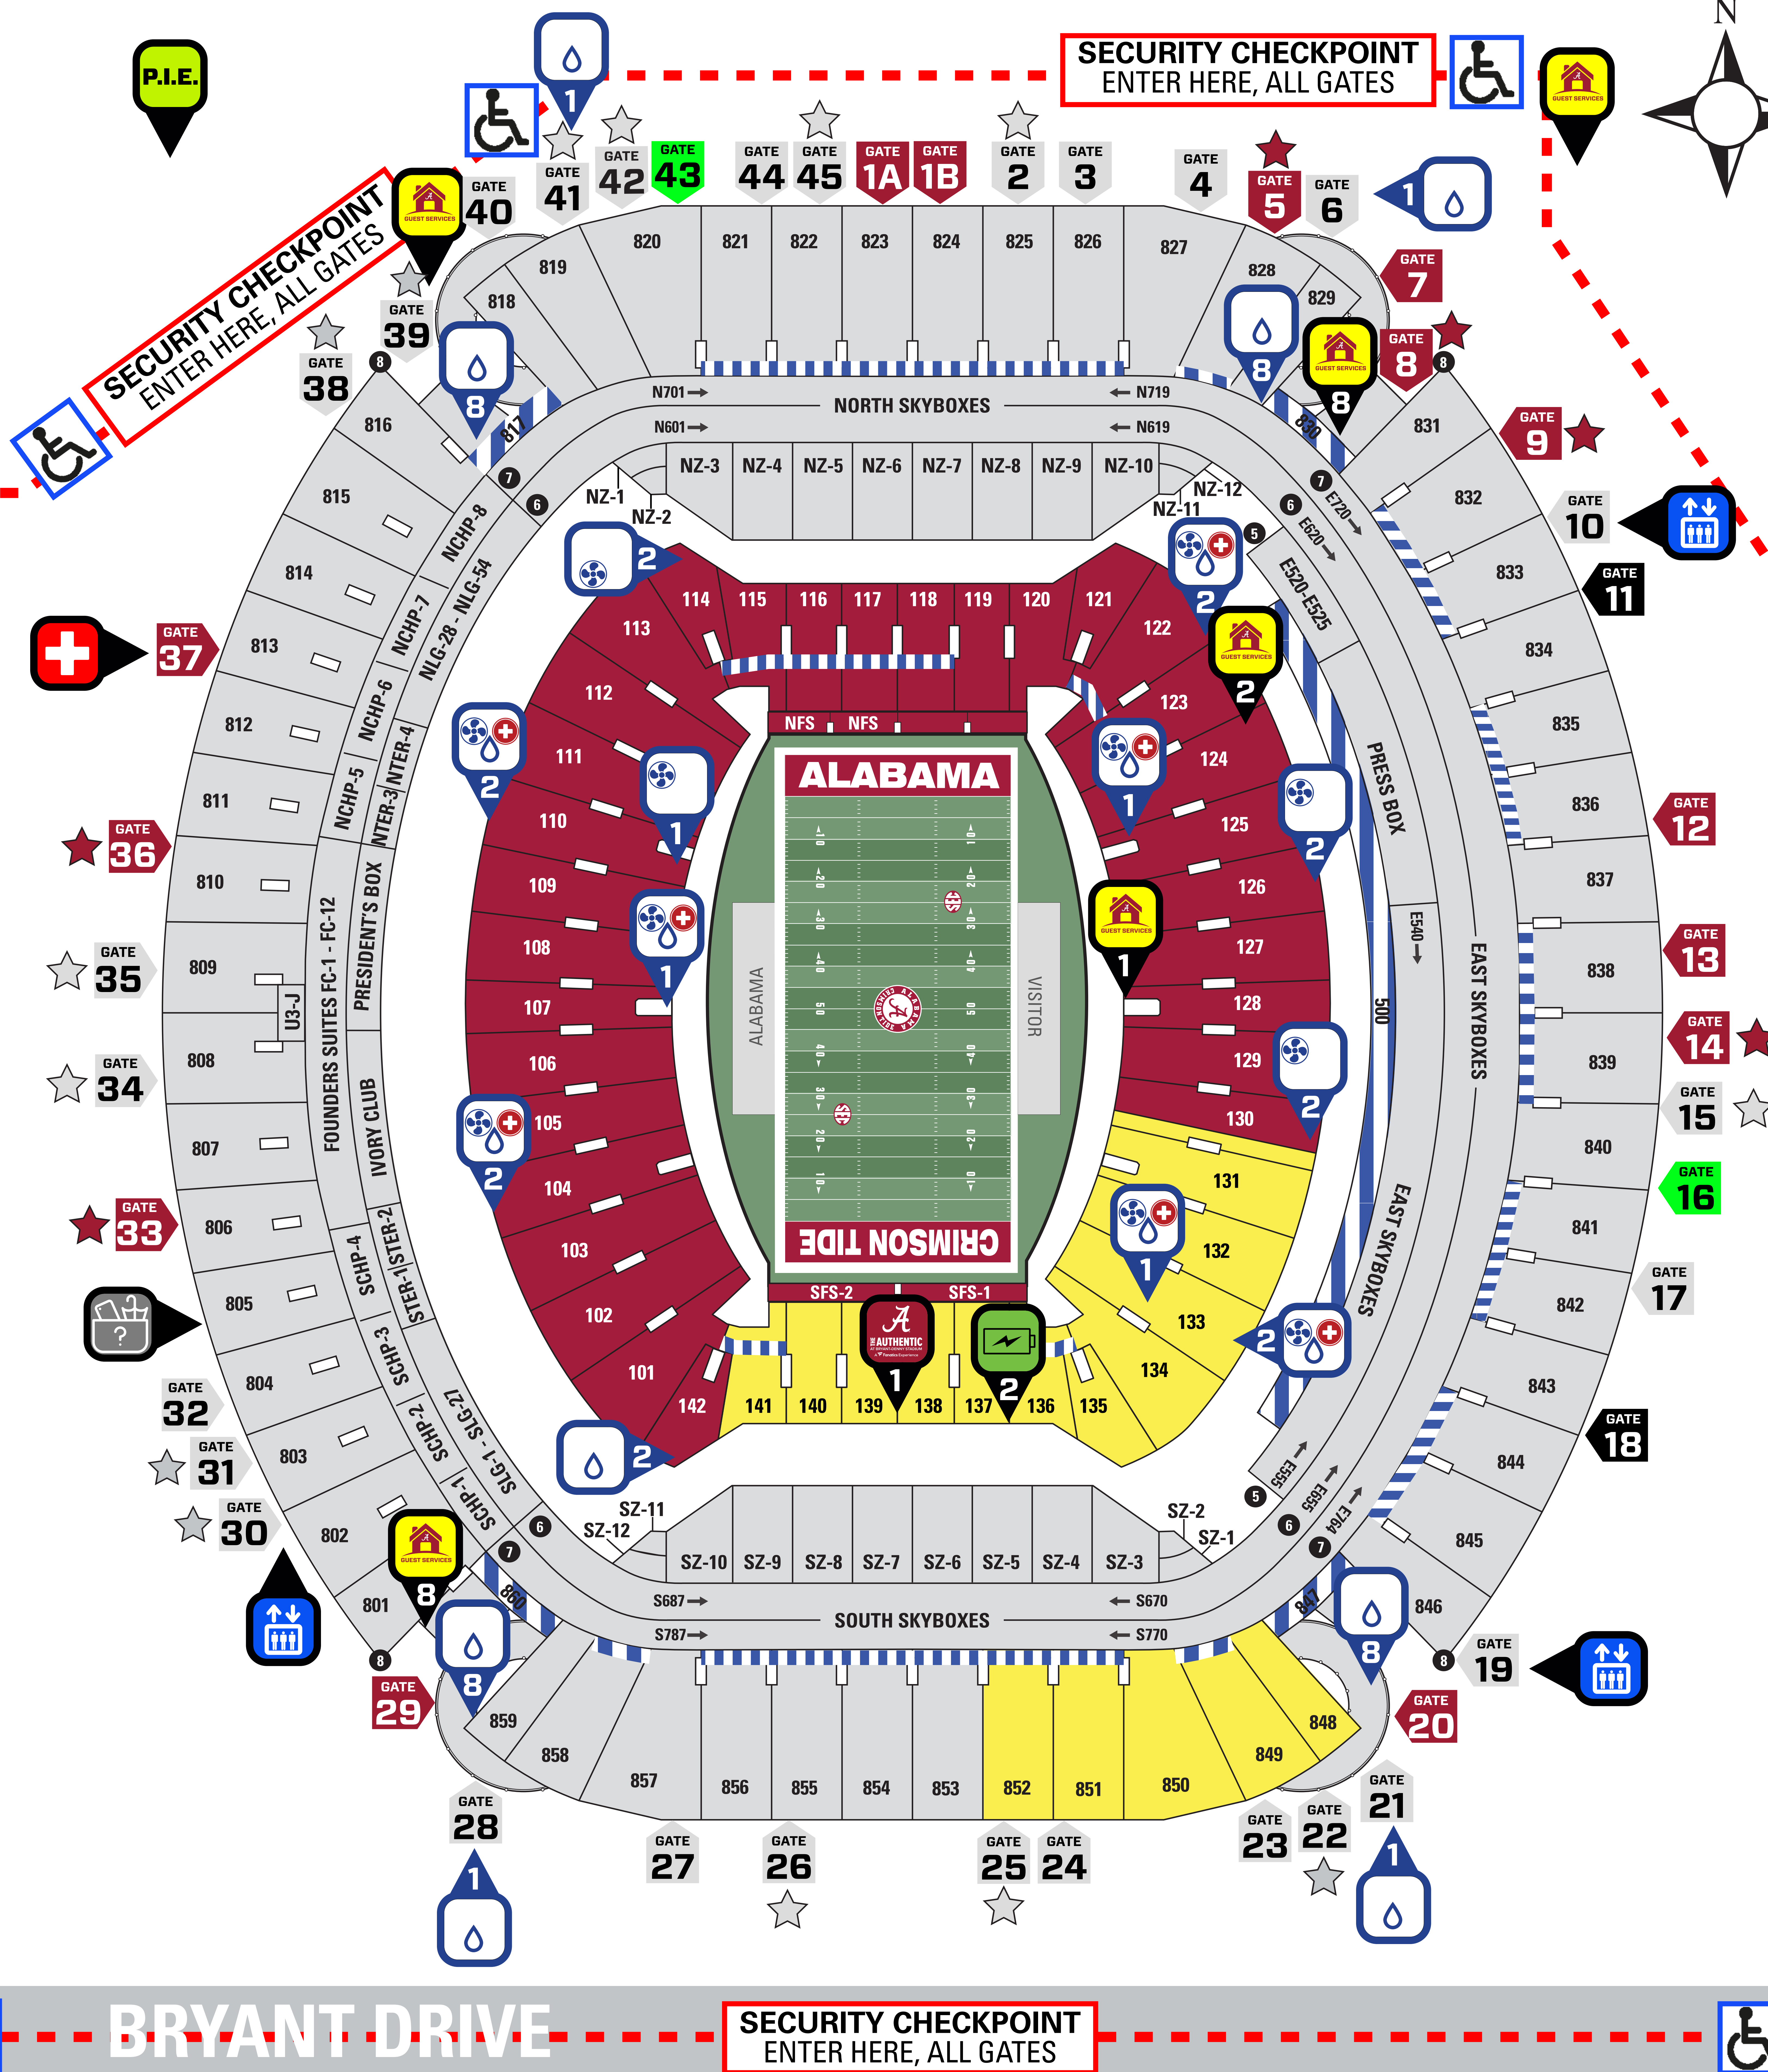

UNIVERSITY BOULEVARD

WALLACE WADE AVE.

COLONIAL DRIVE

GATE 1 CRIMSON GATES LOWER LEVEL SEATING	FIRST AID	WATER STATION COMPLIMENTARY CHILLED WATER
GATE 2 GRAY GATES PREMIUM & UPPER LEVEL SEATING	LOST & FOUND	BREEZE STATION CHAIRS + FANS IN SHADED AREA
GATE 43 GREEN GATES TICKET WINDOW	GUEST SERVICES LOCATIONS EXTERNAL TENTS & INTERNAL KIOSKS	FIRST AID / EMS STAFF FOR ANY MEDICAL ASSISTANCE
GRAY STARS PREMIUM AREA CREDENTIAL GATES	PUBLIC ELEVATOR UPPER LEVEL SEATING	FLOOR LEVEL IDENTIFICATION 1 = LEVEL 1 2 = LEVEL 2 8 = LEVEL 8
CRIMSON STARS GATE ACCESS CREDENTIALS	CHARGING STATIONS PHONE CHARGERS AT ALL GUEST SERVICES KIOSKS	ADA SEATING