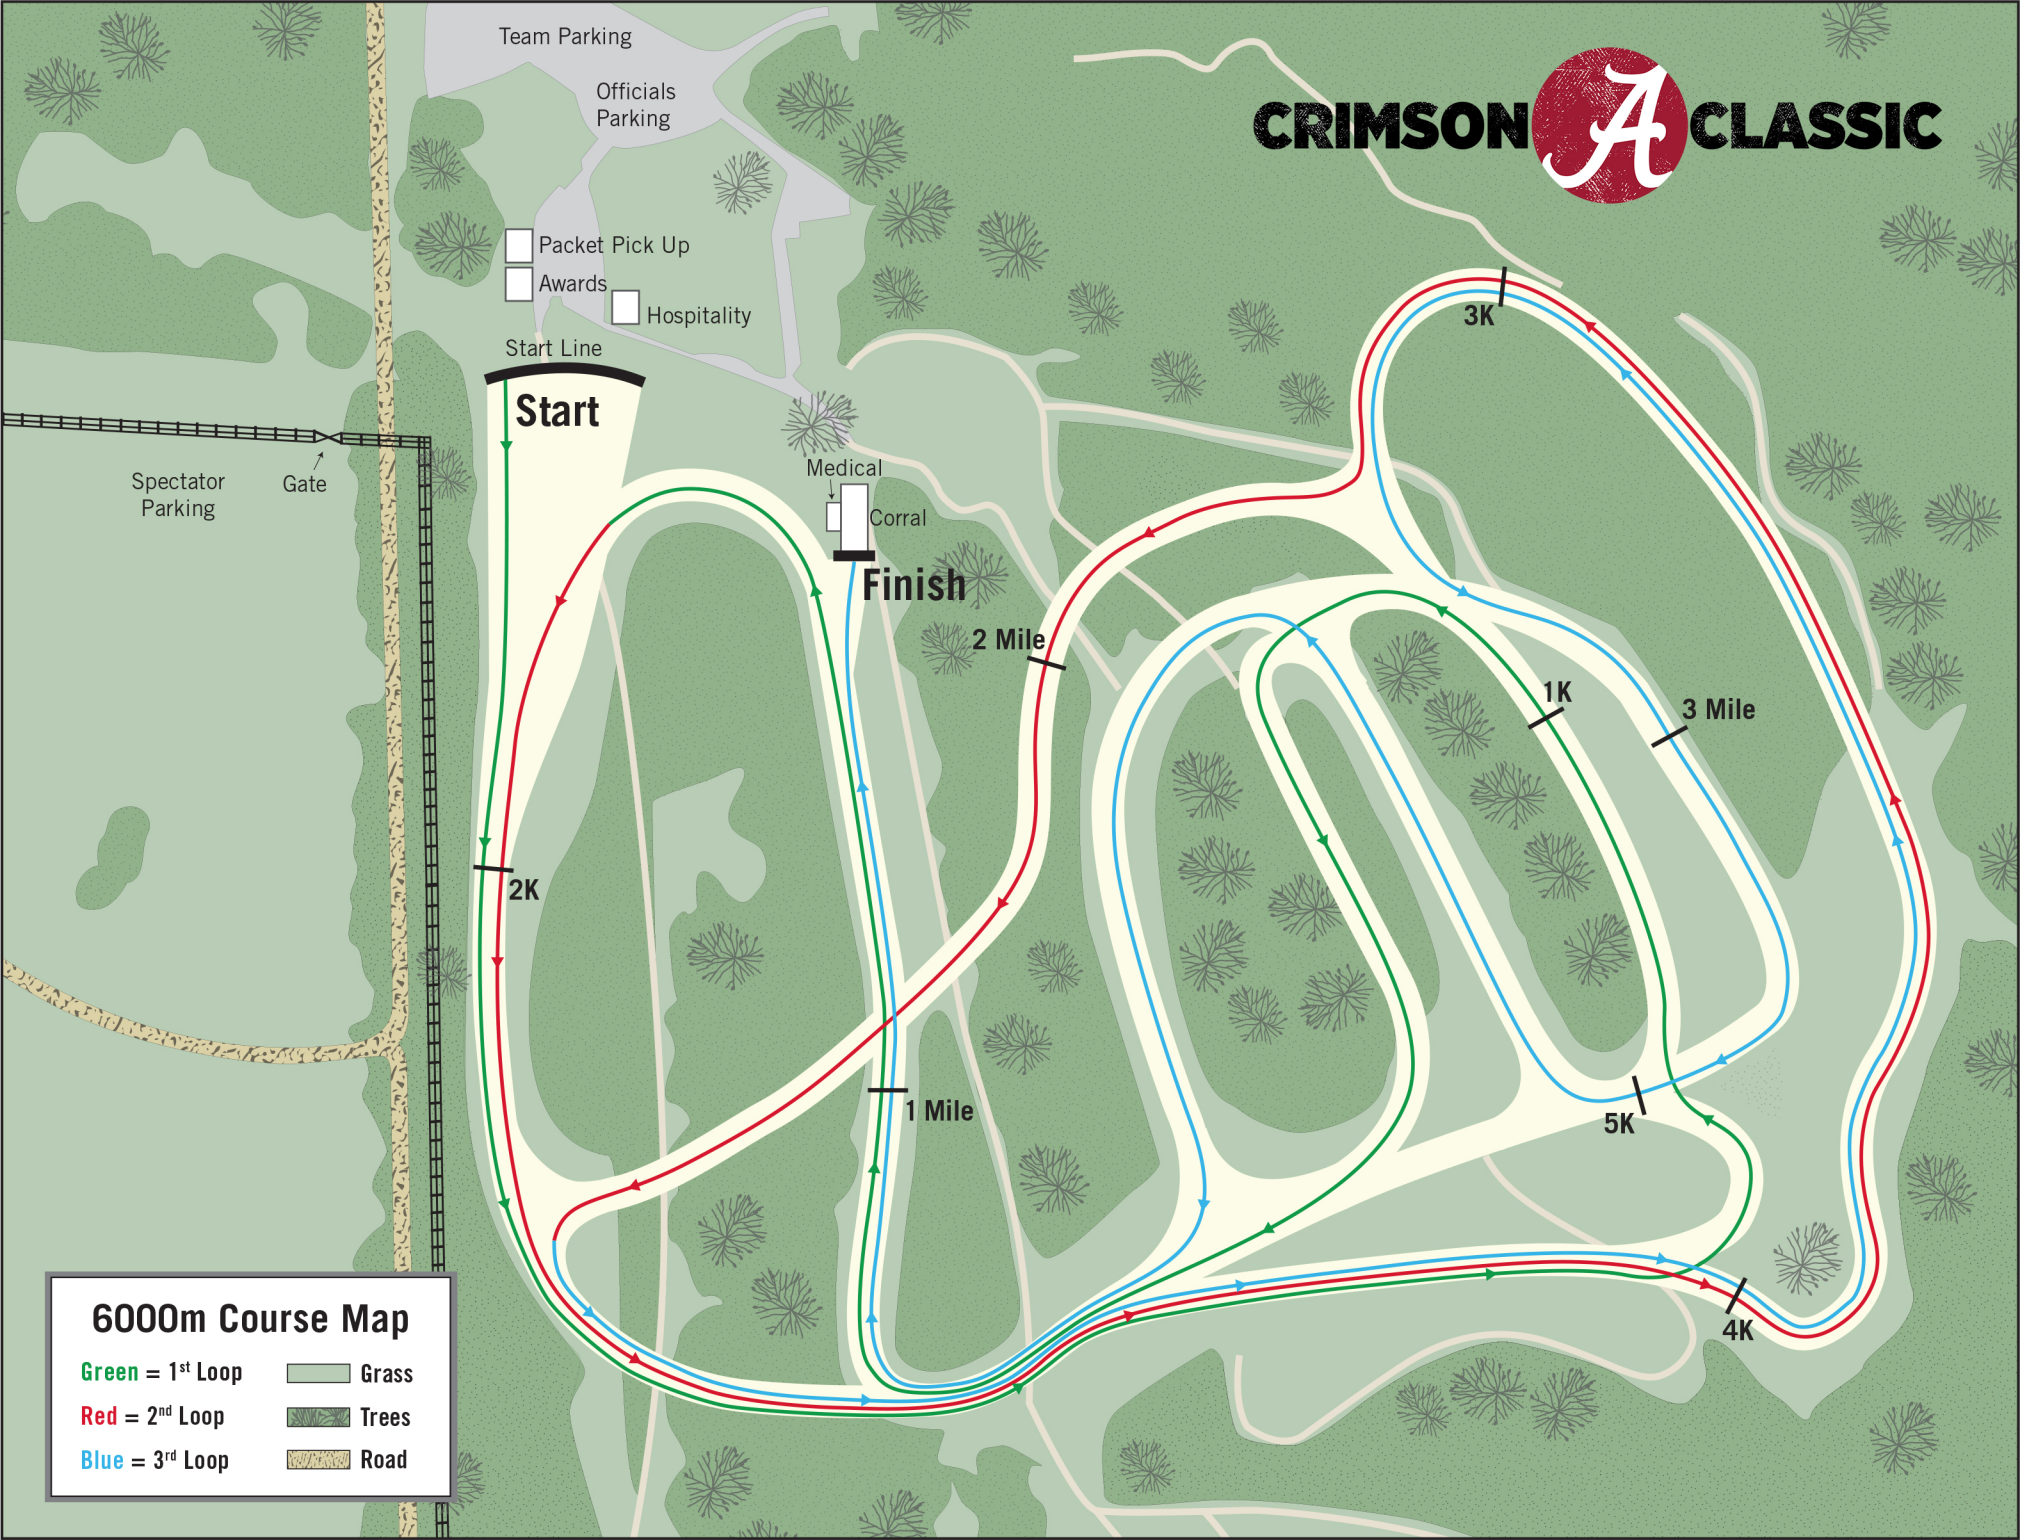

CRIMSON CLASSIC

6000m Course Map

Green = 1 st Loop	 Grass
Red = 2 nd Loop	 Trees
Blue = 3 rd Loop	 Road