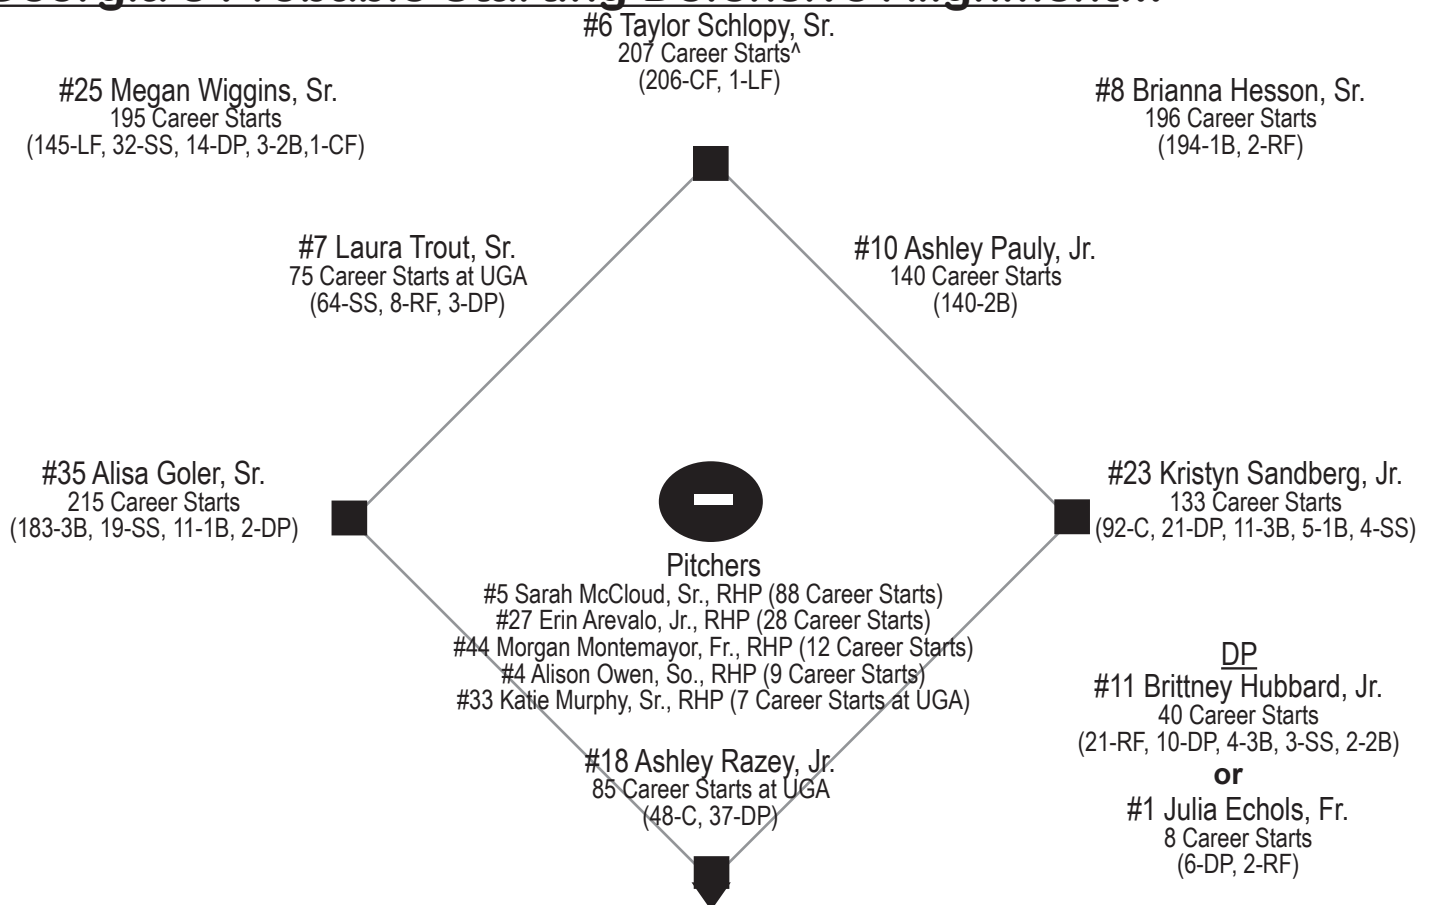

Georgia's Probable Starting Defensive Alignment...

[^]NOTE: Starts at P not included in totals

2011 Georgia Numerical Roster

No.	Name	Pos.	B/T	Ht.	Cl./Exp.	Hometown	Previous School	Major
1	Julia Echols	UT	R/R	5-6	Fr./HS	McDonough, Ga.	Eagles Landing Christian Academy	Pre-Journalism
3	Maya Branch	OF	L/R	5-5	RSo./1L	Lithonia, Ga.	Lithonia	Entomology
4	Alison Owen	P	R/R	5-7	So./1L	Newnan, Ga.	East Coweta	Sport Management
5	Sarah McCloud	P	R/R	5-9	Sr./3L	Celina, Texas	Celina	Health Promotion
6	Taylor Schlopy	OF	R/R	5-2	Sr./3L	West Hills, Calif.	Oaks Christian	Child & Family Development
7	Laura Trout	IF	R/R	5-6	Sr./1L	Summerville, S.C.	Spartanburg Methodist	Journalism/Magazines
8	Brianna Hesson	IF	R/L	5-7	Sr./3L	Sugar Hill, Ga.	North Gwinnett	Sociology
10	Ashley Pauly	IF	L/R	5-8	Jr./2L	Kennesaw, Ga.	Kennesaw Mountain	Journalism/Newspapers
11	Brittney Hubbard	IF	R/R	5-7	Jr./2L	Victorville, Calif.	Serrano	Journalism/Magazines
12	Jennie Auger	OF	R/R	5-5	Sr./3L	Poway, Calif.	Rancho Bernardo	Biology
14	Macie Couey	OF	L/L	5-7	So./1L	Milledgeville, Ga.	John Milledge Academy	Health & Physical Education
16	Katie Rietkovich	IF	R/R	5-7	RFr./RS	Guyton, Ga.	South Effingham	Health & Physical Education
18	Ashley Razey	C	R/R	5-11	Jr./1L	Lawrenceville, Ga.	Southern Miss	Child & Family Development
19	Christine Olney	UT	L/L	5-6	So./1L	Rome, Ga.	Calhoun	Health Promotion
20	Tiesha Reed	OF	R/R	5-3	Fr./HS	Elberton, Ga.	Elbert County	Exercise & Sport Science
23	Kristyn Sandberg	C/IF	R/R	5-8	Jr./2L	Island Park, N.Y.	West Hempstead	Health & Physical Education
25	Megan Wiggins	OF	L/R	5-5	Sr./3L	Snellville, Ga.	Shiloh	Sociology
27	Erin Arevalo	P	R/R	5-10	Jr./2L	Lathrop, Calif.	East Union	Psychology
33	Katie Murphy	P	L/L	5-6	Sr./1L	Manchester, Iowa	Daytona State	Real Estate
35	Alisa Goler	IF	L/R	5-6	Sr./3L	Frankfort, Ill.	Lincoln-Way East	Recreation & Leisure Studies
42	Shelby Altman	IF	R/R	5-9	Fr./HS	Alma, Ga.	Bacon County	Exercise & Sport Science
44	Morgan Montemayor	P	R/R	5-9	Fr./HS	Phoenix, Ariz.	Centennial	Arts & Sciences

Alphabetical

No.	Name
42	Shelby Altman
27	Erin Arevalo
12	Jennie Auger
3	Maya Branch
14	Macie Couey
1	Julia Echols
35	Alisa Goler
8	Brianna Hesson
11	Brittney Hubbard
5	Sarah McCloud
44	Morgan Montemayor
33	Katie Murphy
19	Christine Olney
4	Alison Owen
10	Ashley Pauly
18	Ashley Razey
20	Tiesha Reed
16	Katie Rietkovich
23	Kristyn Sandberg
6	Taylor Schlopy
7	Laura Trout
25	Megan Wiggins

Head Coach: Lu Harris-Champer (Western Illinois, '89)

Assistant Coaches: Gerry Glasco (Illinois, '80), Megan McAllister (Georgia, '07)

Volunteer Coach: Tony Baldwin (Butler, '95)

Athletic Trainer: Brandon Platt

Strength & Conditioning Coach: Tyler Jorgensen

Team Manager: Jennifer Elmore

Video Operations: Grady Rikard

Softball Administrative Assistant: Norma Holliday

Pronunciation Key