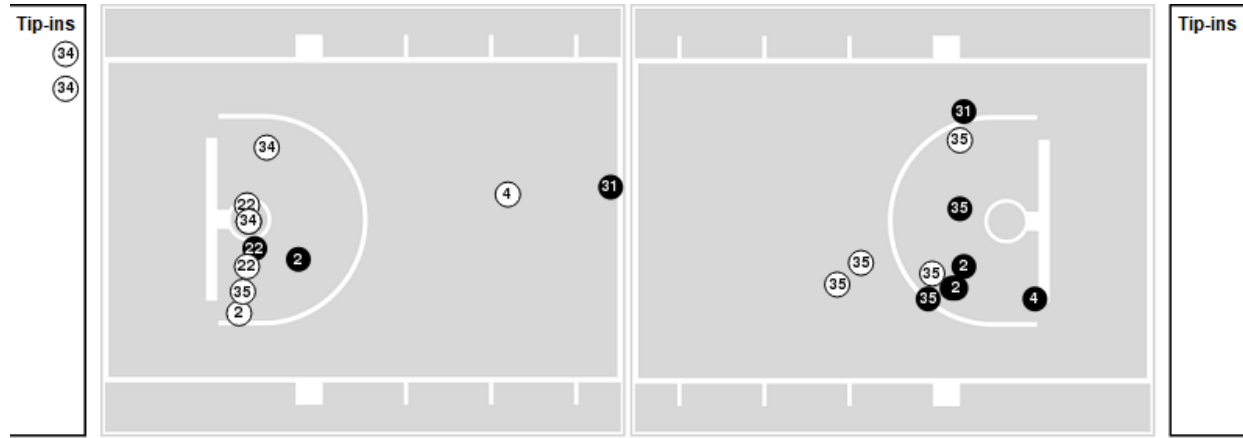

Officials: Chuck Gonzalez, In'Fini Robinson, Nicole Leon

Players => 1, 2, 3, 4, 7, 10, 11, 13, 15, 22, 31, 32, 34, 35 FG Types=>All Results=>All

Purdue

All Field Goals

Blow Up Chart

● Made ○ Missed N - Player Number