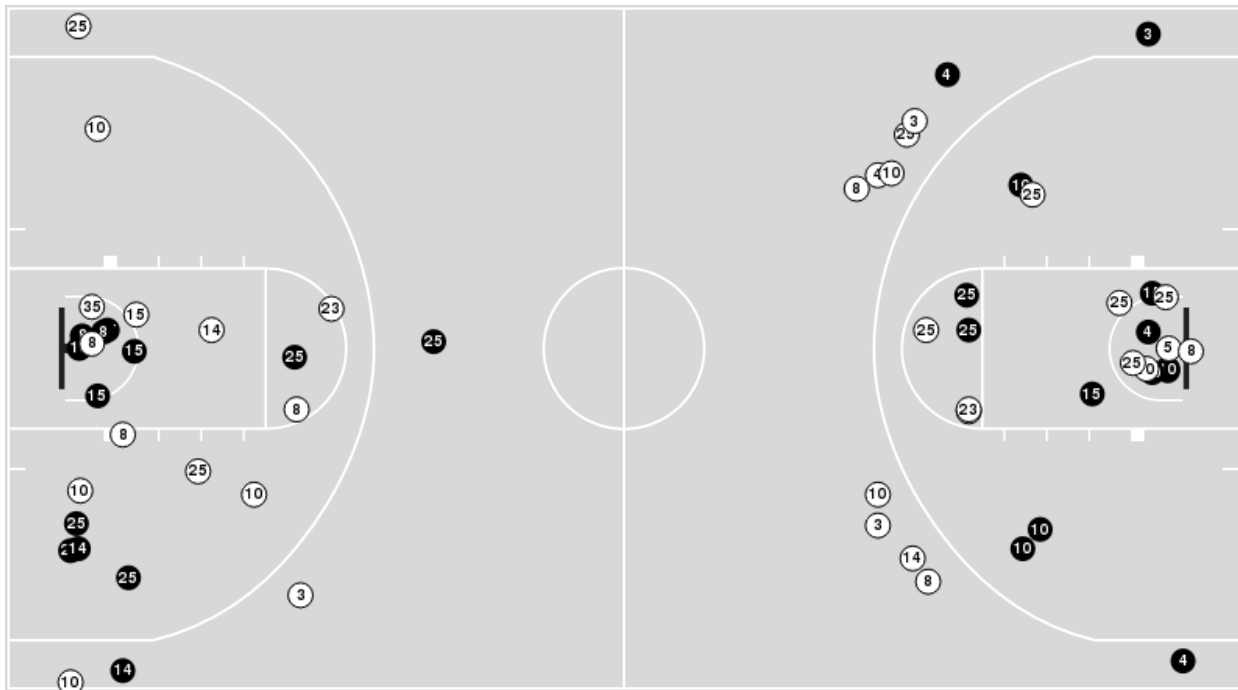

Officials: Chuck Gonzalez, In'Fini Robinson, Nicole Leon

Players => 1, 2, 3, 4, 5, 8, 10, 11, 12, 13, 14, 15, 23, 25, 35 FG Types=>All Results=>All

Oregon

All Field Goals