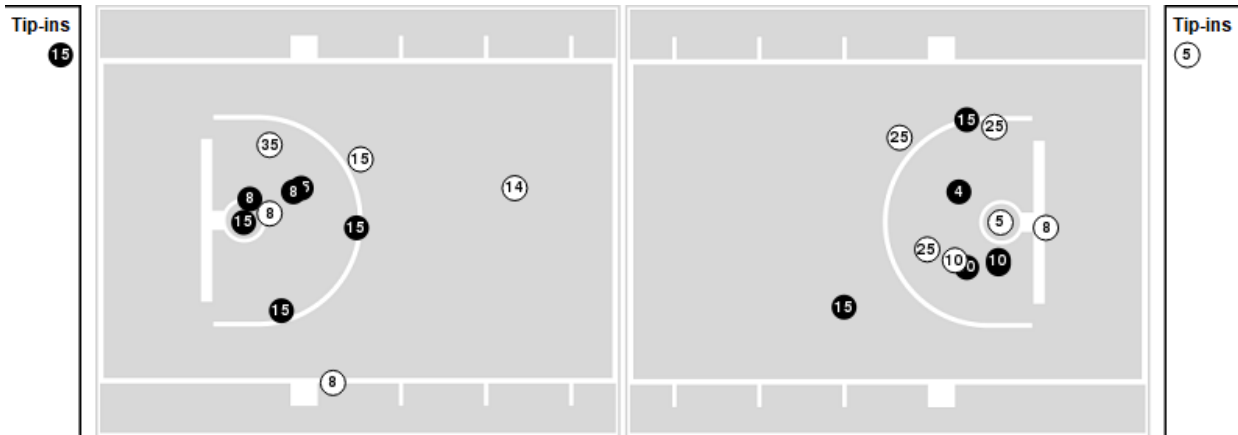

Officials: Chuck Gonzalez, In'Fini Robinson, Nicole Leon

Players => 1, 2, 3, 4, 5, 8, 10, 11, 12, 13, 14, 15, 23, 25, 35 FG Types=>All Results=>All

Oregon

All Field Goals

Blow Up Chart

● Made ○ Missed N - Player Number