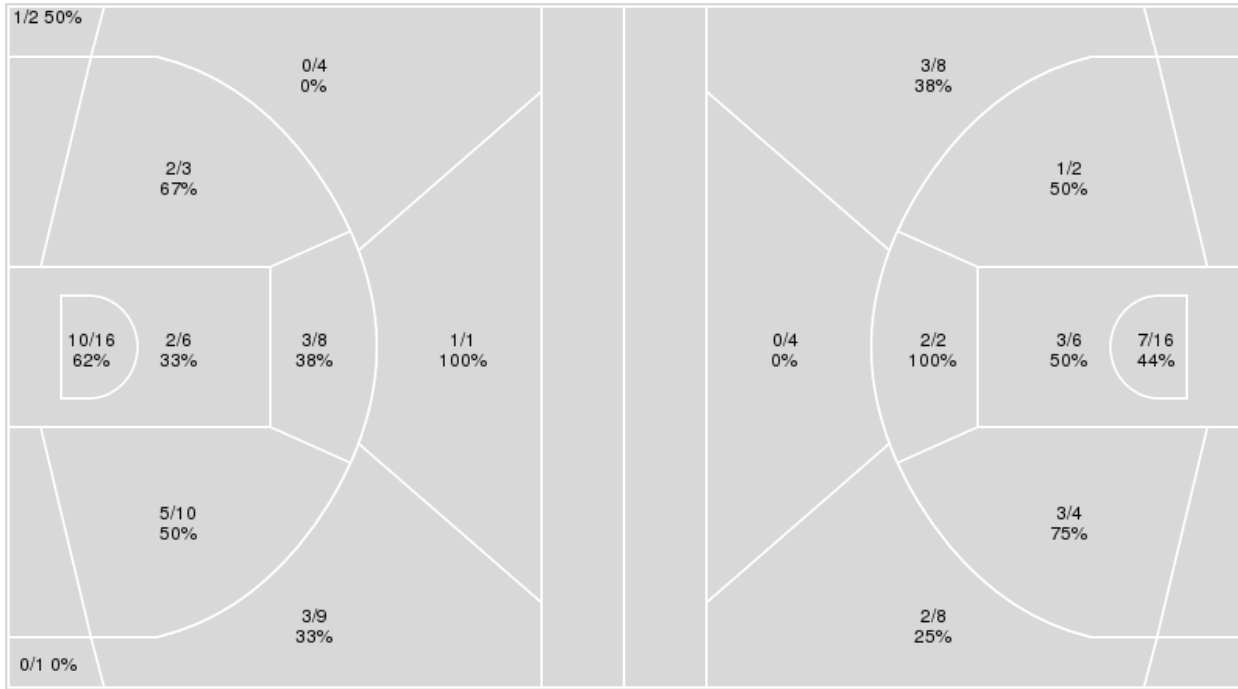

Officials: Chuck Gonzalez, In'Fini Robinson, Nicole Leon

{ Players => 1, 2, 3, 4, 5, 8, 10, 11, 12, 13, 14, 15, 23, 25, 35; } FG
Types => All; Results => All;

{ Players => 1, 2, 3, 4, 7, 10, 11, 13, 15, 22, 31, 32, 34, 35; } FG Types
=> All; Results => All;

Oregon

Purdue

Oregon	M/A	%
Field Goals	27/60	45
2 Points	22/43	51
3 Points	5/17	29
Free Throws	10/15	67

Purdue	M/A	%
Field Goals	21/50	42
2 Points	16/30	53
3 Points	5/20	25
Free Throws	6/8	75