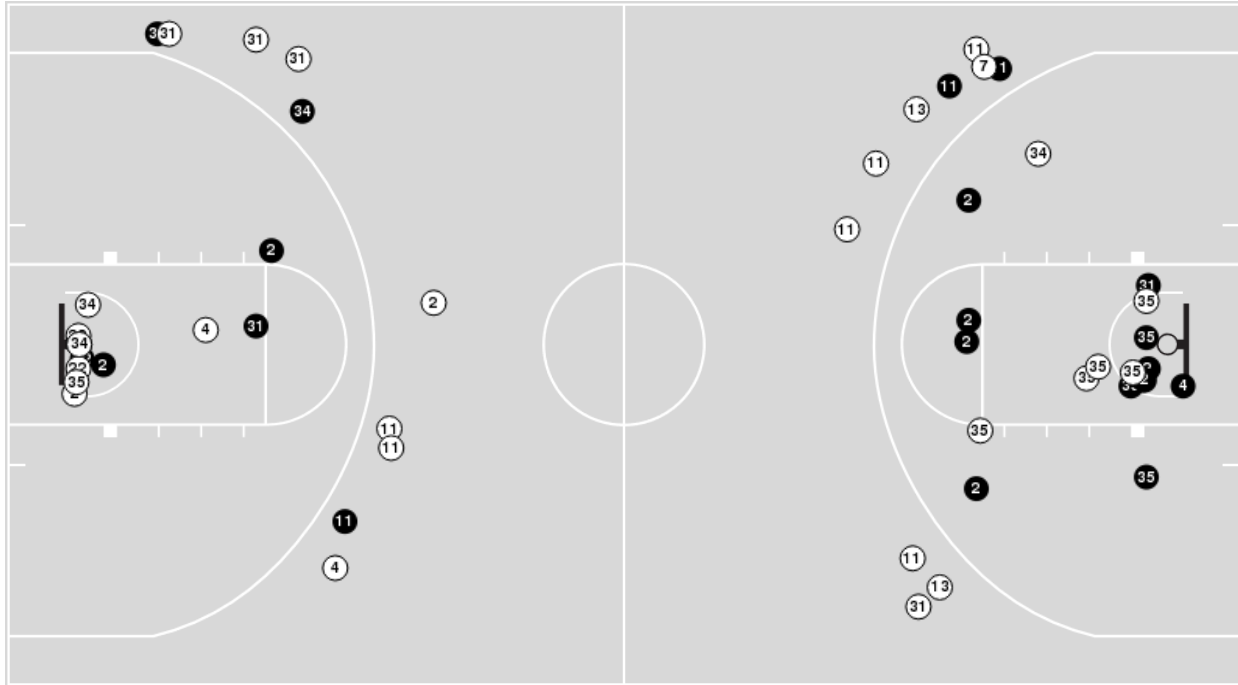

Officials: Chuck Gonzalez, In'Fini Robinson, Nicole Leon

Players => 1, 2, 3, 4, 7, 10, 11, 13, 15, 22, 31, 32, 34, 35 FG Types=>All Results=>All

Purdue

All Field Goals