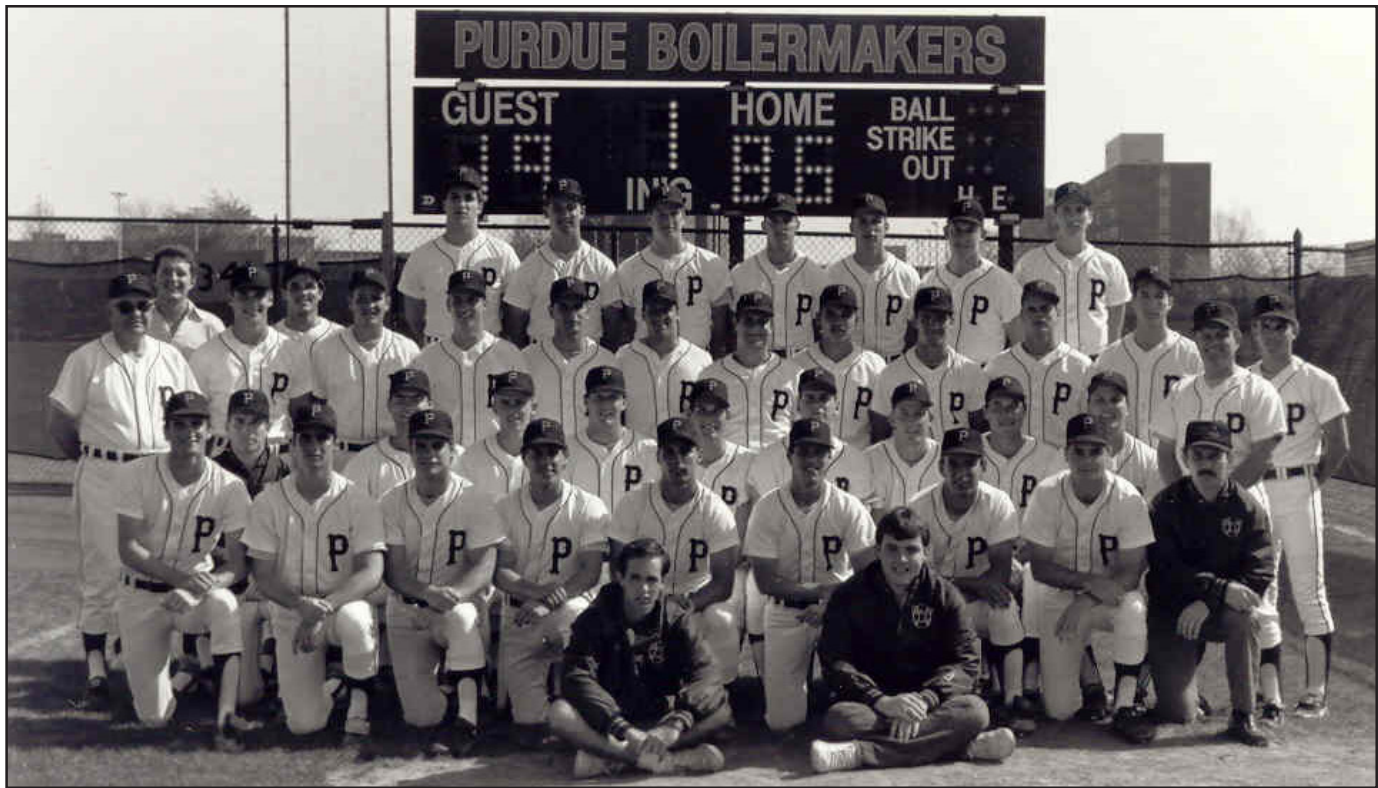

Year-By-Year Results

The 1986 Boilermakers set the single-season school record for victories that stood until 2012.

They finished the year 37-27 overall, 9-7 in the Big Ten and laid the foundation for Purdue's 1987 NCAA Tournament squad.

1987	
Dave Alexander, Head Coach	
36-24-1 Overall • 10-6 Big Ten (East)	
Home: 19-3-1 • Away: 13-19 • Neutral: 4-2	
Archi Cianfrocco, MVP	
13-Game Home Win Streak, April 2-23	
~ NCAA Regional Qualifier ~	
3/6	at North Carolina State L 4-6
3/7	at North Carolina State L 0-16
3/7	at North Carolina State L 0-7
3/8	at North Carolina State L 4-6
3/11	at North Carolina State W 7-6
3/12	vs. George Mason ^ W 6-1
3/13	at Atlantic Christian W 10-1
3/14	at North Carolina Wesleyan L 8-9
3/21	vs. Murray State $ W 10-5
3/21	at Morehead State W 15-3
3/22	at Morehead State L 7-8
3/22	at Morehead State W 12-6
3/25	at Evansville W 6-5
3/25	at Evansville L 1-9
3/28	at Lewis W 4-0
3/28	at Lewis W 16-2
4/1	Ball State W 5-4
4/1	Ball State T 8-8
4/2	Huntington W 12-2
4/2	Huntington W 3-2
4/4	Eastern Illinois W 12-3
4/4	Eastern Illinois W 8-6
4/5	at Eastern Illinois L 9-10
4/5	at Eastern Illinois L 5-10
4/7	at Butler W 5-2
4/8	St. Xavier W 12-6
4/8	St. Xavier W 13-1
4/11	at (23) Michigan* L 0-8
4/11	at (23) Michigan* L 1-3
4/12	at (23) Michigan* L 1-4
4/12	at (23) Michigan* W 5-3

4/18	Michigan State*	W	5-4
4/18	Michigan State*	W	3-2
4/19	Michigan State*	W	3-2
4/19	Michigan State*	W	2-1
4/21	Butler	W	12-2
4/23	Anderson	W	2-1
4/23	Anderson	W	8-5
4/25	Indiana*	L	5-8
4/25	Indiana*	W	3-1
4/26	at Indiana*	L	2-7
4/26	at Indiana*	L	6-7
4/28	at Notre Dame	W	8-5
4/29	at Indianapolis	W	14-3
4/29	at Indianapolis	W	23-2
4/30	IUPUI	L	8-9
5/1	Ohio State*	W	4-1
5/1	Ohio State*	W	2-1
5/2	Ohio State*	W	7-6
5/2	Ohio State*	W	6-5
5/10	at DePauw	W	10-0
5/10	at DePauw	L	6-7
5/12	Illinois	L	9-13
5/13	at Miami (Ohio)	L	2-4
5/13	at Miami (Ohio)	L	5-10
5/15	vs. Minnesota #	W	9-3
5/16	vs. Iowa #	W	4-0
5/17	at (23) Michigan #	L	2-5
5/19	at (23) Michigan #	L	2-4
5/21	vs. (13) Texas A&M +	L	3-13
5/22	vs. (30) Western Carolina +	L	7-8
*	Big Ten Conference game		
^	Played in Raleigh, N.C.		
$	Played in Morehead, Ky.		
#	Big Ten Tournament (Ann Arbor, Mich.)		
+	NCAA Regional (Starkville, Miss.)