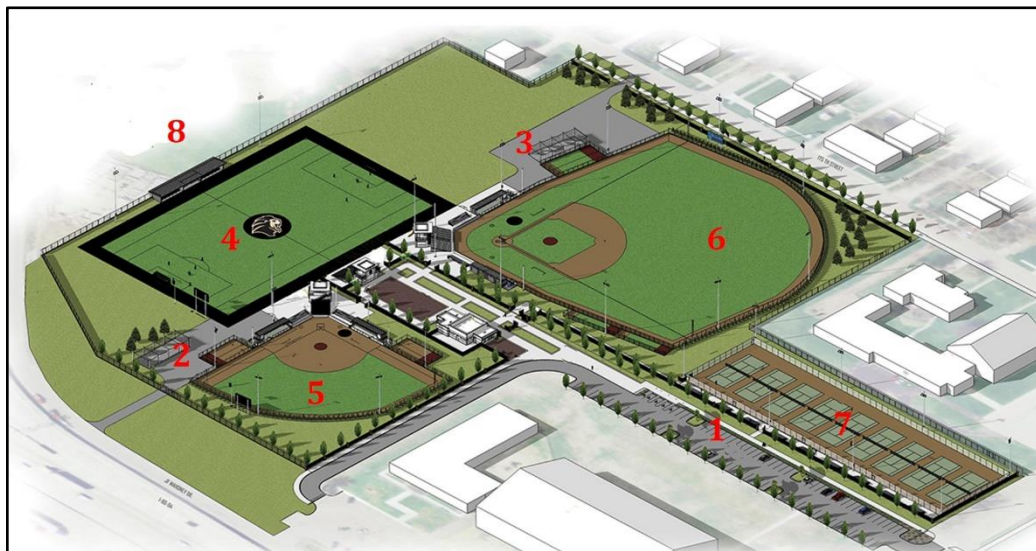

DOWLING PARK

Purdue Northwest broke ground on its new outdoor athletics complex on December 9, 2013. The complex, a partnership with the City of Hammond to develop Dowling Park (located just north of I-94 on Kennedy Avenue), provides comprehensive outdoor sports complex for both Pride Athletics and the Hammond's Parks and Recreation Department. The new athletic facility houses the playing fields for the Black and Gold's baseball, men's & women's soccer, softball and men's & women's tennis programs.

KEY

1. 1 – Main Parking Lot
   (Fan, Handicap Parking for all events)
2. 2 – South Lot
   (Official Parking for Softball and Soccer)
3. 3 – North Lot
   (Official Parking for Baseball)
4. 4 – Pepsi Field (Soccer)
5. 5 – Rush Physical Therapy Field (Softball)
6. 6 – Laborers Local 41 Field (Baseball)
7. 7 – Tennis Complex
8. 8 – Kube Sports Complex (Hockey)

LABORERS LOCAL 41 FIELD (BASEBALL)

Laborers Local 41 Field debuted in the Spring of 2015 as the official home of Purdue Northwest's Baseball Team. Located in Dowling Park, the field features an all-turf surface, other than its mound, making it playable year-round.

PARKING

Fans are asked to park in the main parking lot, located off 175th street, behind Faith United Church of Christ (3030 175th Street). Handicap parking is available.

NOTE: Parking is prohibited along 175th Street or the Jean Shephard Center lots.

Official Parking is located in the North Lot. To reach the North Lot, make a left on 175th Street and follow it for ¼ of a mile. The lot is located on your right.

DIRECTIONS

Dowling Park is located just east of Kennedy Ave. and north of Interstate 90/94, off J.F. Mahoney Drive, just west of the Jean Shephard Community Center located at 3031 J.F. Mahoney Dr., Hammond, IN 46323

From the East: Heading west on I-80 W/I-94 W, take exit 3 toward North Kennedy Ave and keep right. Merge onto N. Kennedy Ave and take the first right onto 174th Street and make an immediate right onto J.F. Mahoney Drive. Take the first left onto 175th Street and follow the road behind the Faith United Church of Christ into the main Dowling Park lot.

From the West: Heading east on I-80 E/I-94 E, take exit 3 toward North Kennedy Ave and keep left. Merge onto North Kennedy Ave and take the first right onto 174th Street and make an immediate right onto J.F. Mahoney Drive. Take the first left onto 175th Street and follow the road behind the Faith United Church of Christ into the main Dowling Park lot.

RESTROOMS & CONCESSIONS

Restrooms are located in the cornerstone building located in the center of Dowling Park.

VISITING TEAM BUSES

Visiting team busses may drop off teams at the North Lot or main Dowling Park lot.

PETS

Pets are not allowed inside Dowling Park.