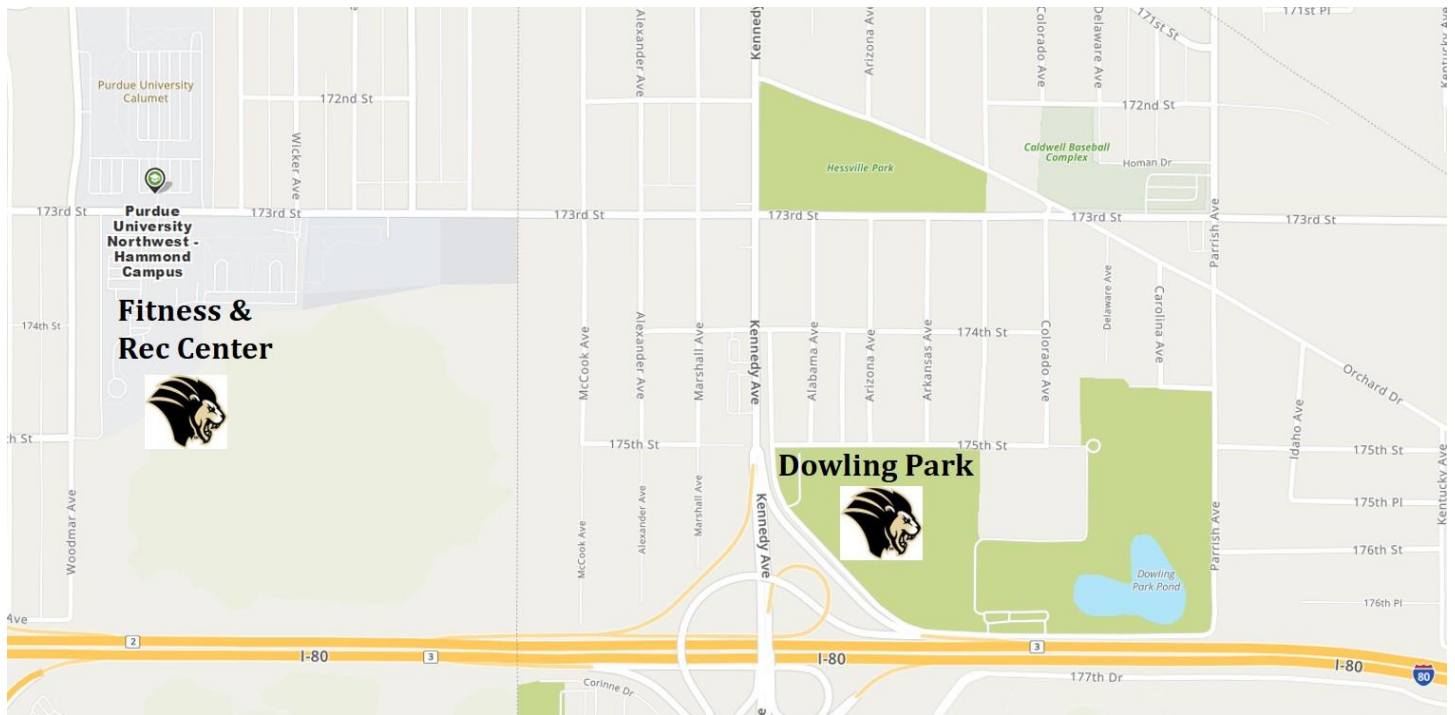

DIRECTIONS

FITNESS & REC CENTER – HAMMOND CAMPUS

2300 173rd Street, Hammond, IN 46323

From the East

Take I-80/90 West towards Chicago. Merge onto I-80 W/I-94 W via Exit 21 toward IN-51 South. Take the Kennedy Ave. Exit (Exit 3). Follow the North Kennedy Ave. ramp. Turn left and head west on 173rd St. Turn left into the parking lot of the Fitness and Recreation Center at the first stoplight.

From the West

Follow I-80 East towards Chicago. Continue on I-80 East into Indiana. Merge onto Indianapolis Blvd. via Exit 2. Follow the North Indianapolis Blvd. ramp. Turn right and head east on 173rd St. Turn right into the parking lot of the Fitness and Recreation Center at the first stoplight.

From Detroit, Mich.

Take I-94 West and cross into Indiana. Continue on I-80/94 West towards Chicago. Take the Kennedy Ave. Exit (Exit 3). Follow the North Kennedy Ave. ramp. Turn left and head west on 173rd St. Turn left into the parking lot of the Fitness and Recreation Center at the first stoplight.

From Indianapolis, Ind.

Take I-65 North towards Chicago. Merge onto I-80/90 West via Exit 259A towards Chicago. Take the Kennedy Ave. Exit (Exit 3). Follow the North Kennedy Ave.

ramp. Turn left and head west on 173rd St. Turn left into the parking lot of the Fitness and Recreation Center at the first stoplight.