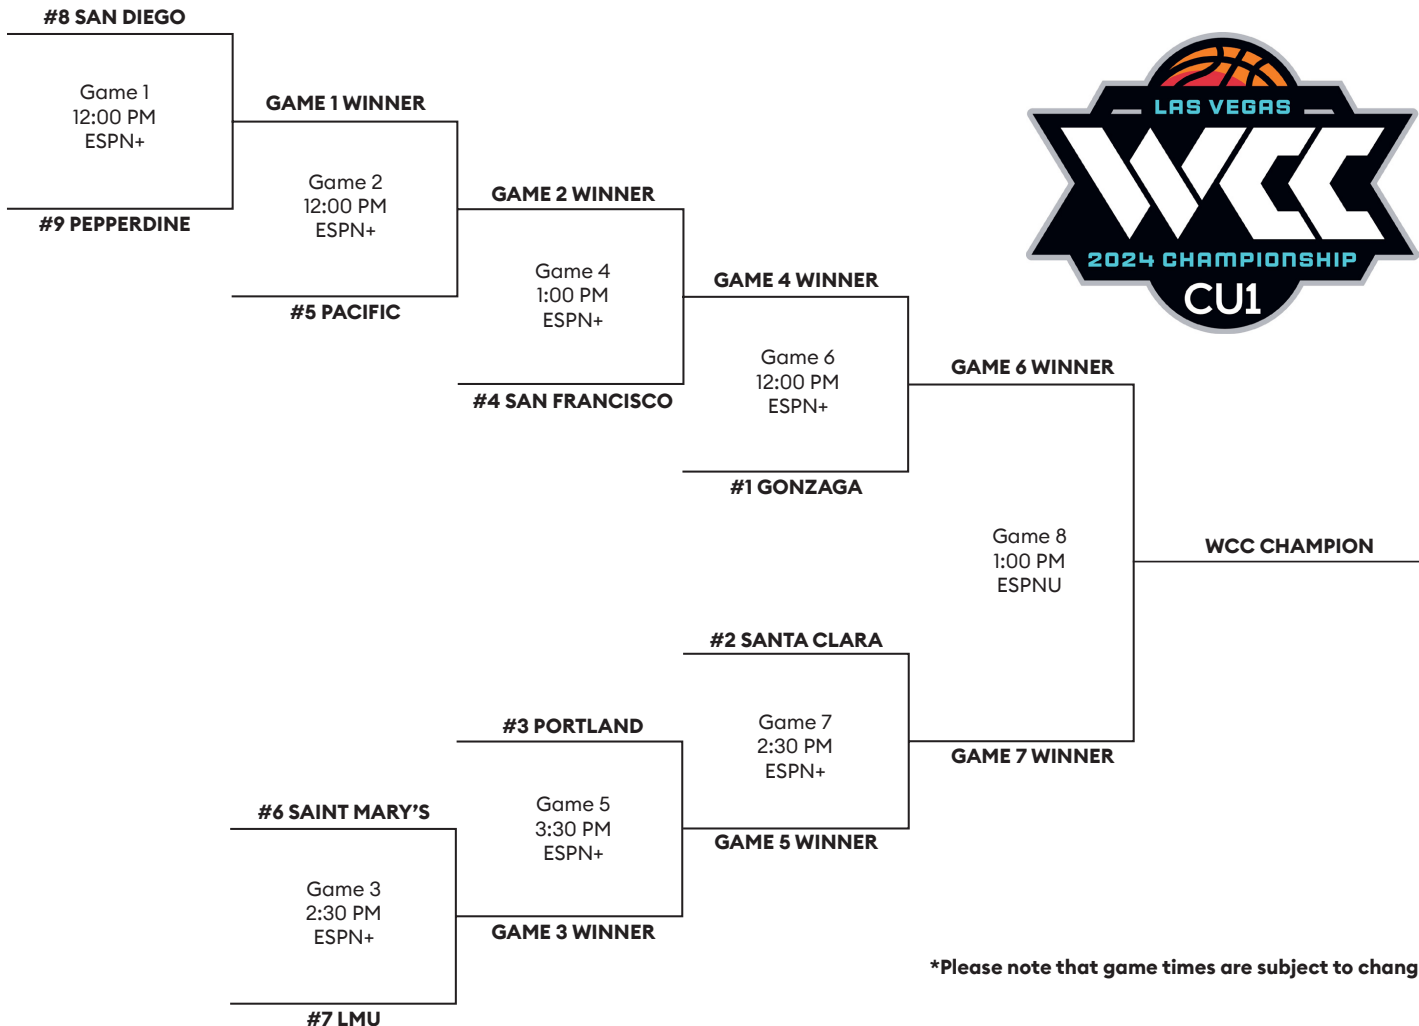

2024 CREDIT UNION 1 WEST COAST CONFERENCE WOMEN'S BASKETBALL CHAMPIONSHIP

March 7, 2024

March 8, 2024

March 9, 2024

March 11, 2024

March 12, 2024

*Please note that game times are subject to change.

RECORD BY SEED

Seed	Record	Pct.	Number of Times (Last Time)
1-seed	9-2	.818	4 (2003)
4-seed	4-3	.571	4 (2006)
5-seed	4-4	.500	4 (2012)
6-seed	2-2	.500	2 (2020)
10-seed	1-1	.500	1 (2014)
2-seed	1-1	.500	1 (1998)
3-seed	4-6	.400	6 (2019)
9-seed	2-5	.286	5 (2023)
8-seed	1-4	.200	4 (2022)

NOTE: Pepperdine has never been the 7-seed.

RECORD VERSUS SEED

Seed	Record	Pct.	Number of Times (Last Win)
7-seed	4-1	.800	5 (87-72 vs. Saint Mary's, 2020 Round 2)
6-seed	4-1	.800	2 (87-84 vs. Pacific, 2019 Quarterfinal)
4-seed	4-2	.667	4 (71-67 OT vs. Saint Mary's, 2007 Round 1)
8-seed	5-3	.625	8 (63-60 vs. Santa Clara, 2023 Round 1)
5-seed	3-2	.600	5 (70-58 vs. Saint Mary's, 2006 Round 1)
9-seed	2-2	.500	4 (74-63 vs. Santa Clara, 2018 Round 1)
3-seed	3-4	.429	7 (62-51 vs. BYU, 2020 Quarterfinal)
2-seed	3-5	.375	8 (62-56 vs. Saint Mary's, 2010 Semifinal)
1-seed	1-7	.125	8 (71-67 vs. Santa Clara, 2006 Championship)

NOTE: Pepperdine has never played the 10-seed.

WCC TOURNAMENT ACHIEVEMENTS

WCC Tournament Appearances: 32
Overall WCC Tournament Record: 28-28 (.500)
WCC Tournament Championships: 3 (2002, 2003, 2006)
WCC Tournament Runner-ups: 3 (1999, 2000, 2010)
WCC Tournament MVPs: 2 (Damaris Hinojosa, 2002; Daphanie Kennedy, 2006)

RECORD BY OPPONENT

Team	Record	Pct.	Last Meeting
Santa Clara	8-2	.800	2023 First Round
Pacific	2-1	.667	2019 Quarterfinals
Portland	2-1	.667	2000 Semifinals
Saint Mary's	6-3	.667	2020 Second Round
Loyola Marymount	3-4	.429	2022 First Round
San Francisco	2-3	.400	2013 First Round
Gonzaga	3-5	.375	2018 Quarterfinals
San Diego	1-5	.167	2020 Semifinals