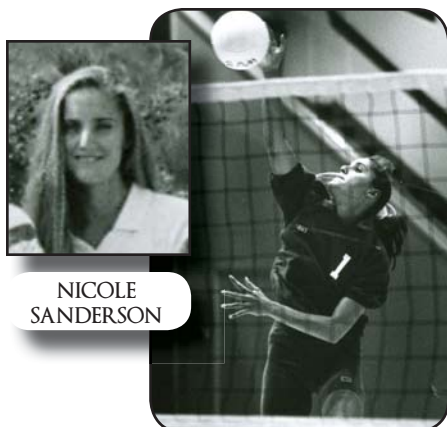

NICOLE SANDERSON