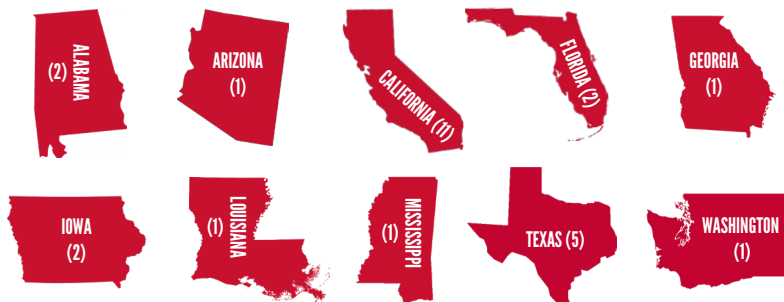

SUPPORT STAFF

- **Director of Operations:** Brian Thomas, 2nd season (Florida, 2016)
- **Athletic Trainer:** Dee Brooks, 4th season (LSU, 2014)
- **Strength and Conditioning:** Brett Lenaburg, 4th season (Arizona State, 2011)
- **Managers:** Jordyn Augustus, Falepolima Aviu, Alexis Coleman, Aleima Lopez, Caden Luna, Allison Stark, Anna Tate

ROSTER BREAKDOWN

BY CLASS

Seniors | 12

- Autumn Gillespie, Kelsha Loftin
- Gabby Alvarez, Anna Borgen
- Sydney Gutierrez, Kacey Hvitved
- Lindsey Johnson, Abbey Latham, Ally Mena
- Jessica Puk, Amanda Roth, Ava Tillmann

Juniors | 5

- Mikayla Allee, Maddi Banks
- Katelin Cooper, Savannah Diederich
- Tate Whitley

Sophomores | 4

- Mac Barbara, Raegan Cheyne
- Nyomi Jones, Paige Smith

Freshmen | 6

- Jess Acosta, Blaise Biringier
- Landyn Bruce, Aynsle Furbush
- Macey Keester, Ashlee LaRue

Newcomers | 7

- Jess Acosta, Maddi Banks
- Blaise Biringier, Landyn Bruce
- Aynsle Furbush, Macey Keester
- Ashlee LaRue

PRONUNCIATION GUIDE

- Mikayla Allee | Like Alley
- Blaise Biringier | BARE-in-jer
- Anna Borgen | BOR-ghin
- Raegan Cheyne | Like Shane
- Savannah Diederich | DEE-drick
- Aynsli Furbush | ANNS-lee
- Kacey Hvitved | VIT-VED
- Abbey Latham | LAY-thum
- Kelsha Loftin | KEHL-shuh
- Ally Mena | MEH-nuh
- Jessica Puk | PUCK
- -----
- Jamie Trachsel | TRACK-suhl
- Katie Rietkovich Browder | WRECK-uh-vitch
- Ryker Chason | CHAY-sun
- Kara Shutt | Like shut

BY HOME STATE