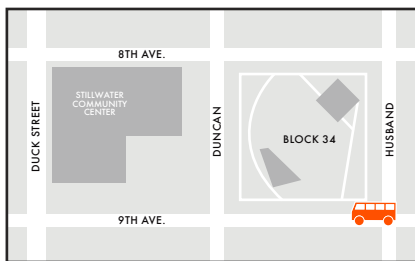

CONCERT SHUTTLES

VISIT STILLWATER

Beginning at noon, free round-trip shuttle service provided by Visit Stillwater will run between various Stillwater locations and Boone Pickens Stadium.

Pick-up/drop-off points:

- **Downtown/Block 34** (9th & Husband)
- **The Strip** (Washington & University)
- **Campus Corner** (Hester & University)
- **Elm Street** (Corner of Knoblock & Elm)
- **Boone Pickens Stadium** (Hall of Fame & Knoblock)

Shuttles will run until 1:00 am following the concert.

ADA/MOBILITY

ADA shuttle, Monroe Package Garage 110G to the stadium, begins at 3:00 pm (gates open 3:30 pm).

THE TWELVES

Additional shuttle service is available to/from The Twelves venue, located at 121 E. 68th.