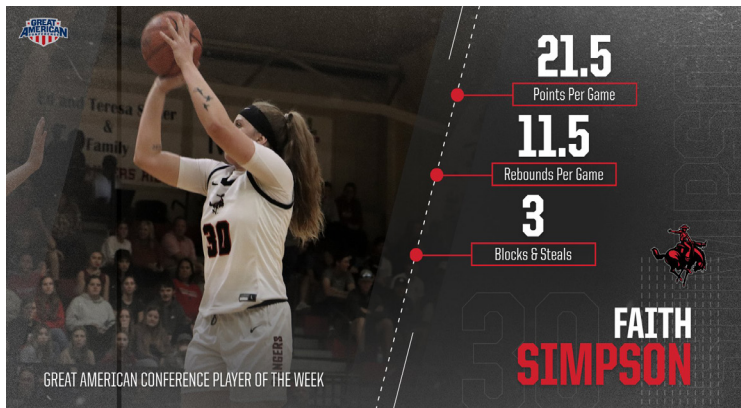

### Faith Simpson Wins GAC Player of the Week

ALVA, OKLAHOMA - Northwestern Oklahoma State Women's Basketball team closed out their trip to Hawaii with a 2-0 record with two wins over Chaminade and Stanislaus State.