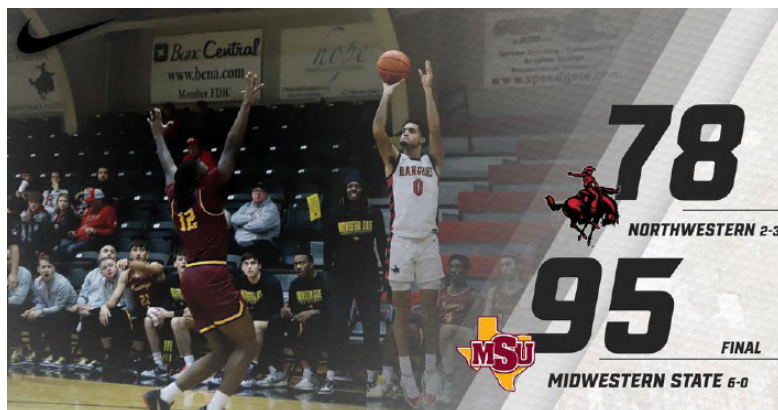

Home games listed in BOLD  
Great American Conference game \*  
All times local

**Slow Start Cost Rangers in Loss to Midwestern State**

ALVA, OKLAHOMA - Northwestern Oklahoma State hosted Midwestern State Saturday afternoon for the final non-conference game before starting conference play. Midwestern used a fast start in this game taking a 13-2 lead in the early part before closing out a 95-78 victory over the Rangers after holding off the comeback try by Northwestern.