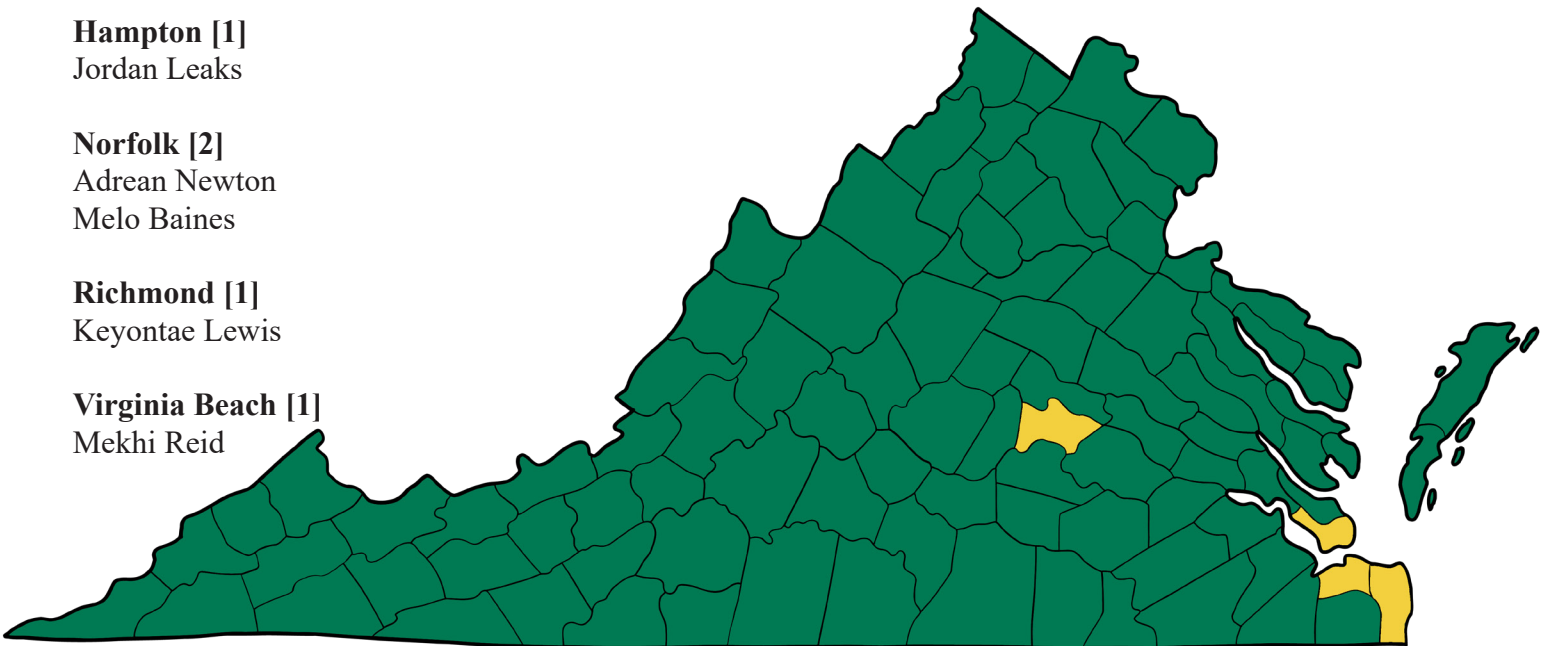

VIRGINIA [5]

Hampton [1]
Jordan Leaks

Norfolk [2]
Adrean Newton
Melo Baines

Richmond [1]
Keyontae Lewis

Virginia Beach [1]
Mekhi Reid