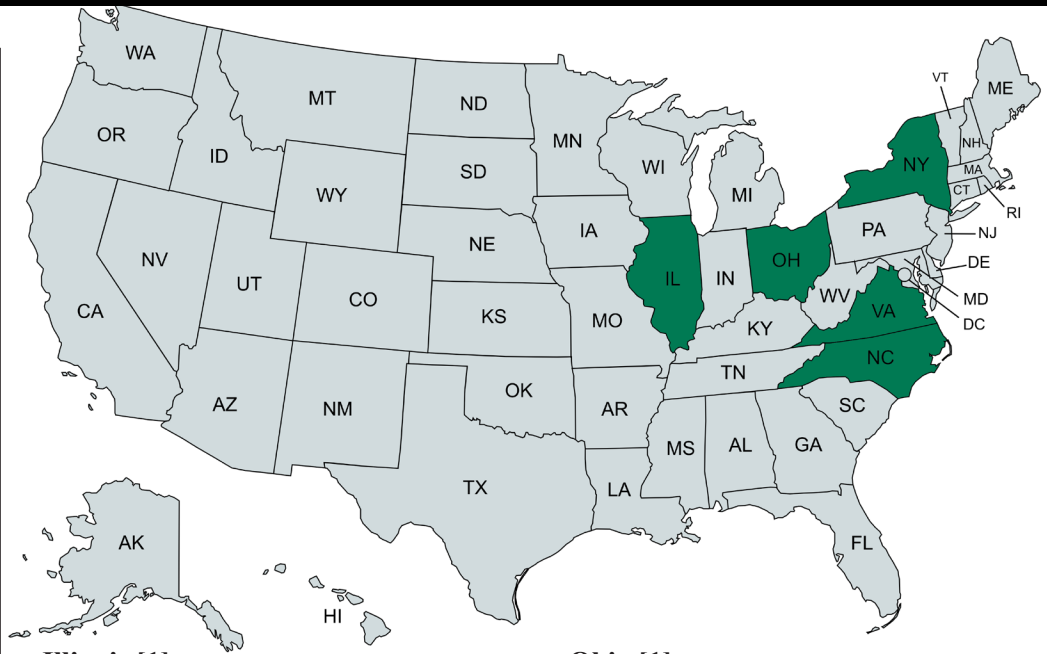

# ROSTER MAP

**France [1]**  
Dramane Camara (Paris)

**Illinois [1]**  
Devon Ellis (Schaumburg)

**Ohio [1]**  
Anthony McComb III (Dayton)

**New York [3]**  
Dian Wright-Forde (Bay Shore)  
Ahmad Torrence (New York)  
Jaquel Morris (Brooklyn)