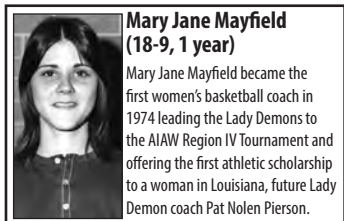

Mary Jane Mayfield became the first women's basketball coach in 1974 leading the Lady Demons to the AIAW Region IV Tournament and offering the first athletic scholarship to a woman in Louisiana, future Lady Demon coach Pat Nolen Pierson.

1974-75

Coach: Mary Jane Mayfield
Record: 18-9 (.667)

NSU	OPP
88	Louisiana-Lafayette
60	LSU
61	Louisiana-Monroe
81	Louisiana-Lafayette
68	McNeese State
76	Louisiana Tech
81	Mississippi College
68	LSU
86	Louisiana Tech
64	Southeastern Louisiana
80	Louisiana-Monroe
83	Louisiana Tech
79	Louisiana-Monroe
83	LSU
87	Louisiana Tech
68	Southeastern Louisiana
79	Texas Women's University
78	Texas Women's University
77	Louisiana Tech
65	Newcomb
57	McNeese State
51	Southeastern Louisiana
53	McNeese State
58	Southeastern Louisiana
87	Arkansas Monticello
108	Houston
65	Oklahoma State
%L-LIAIW Tournament	
#-AIAW Region Four Tournament