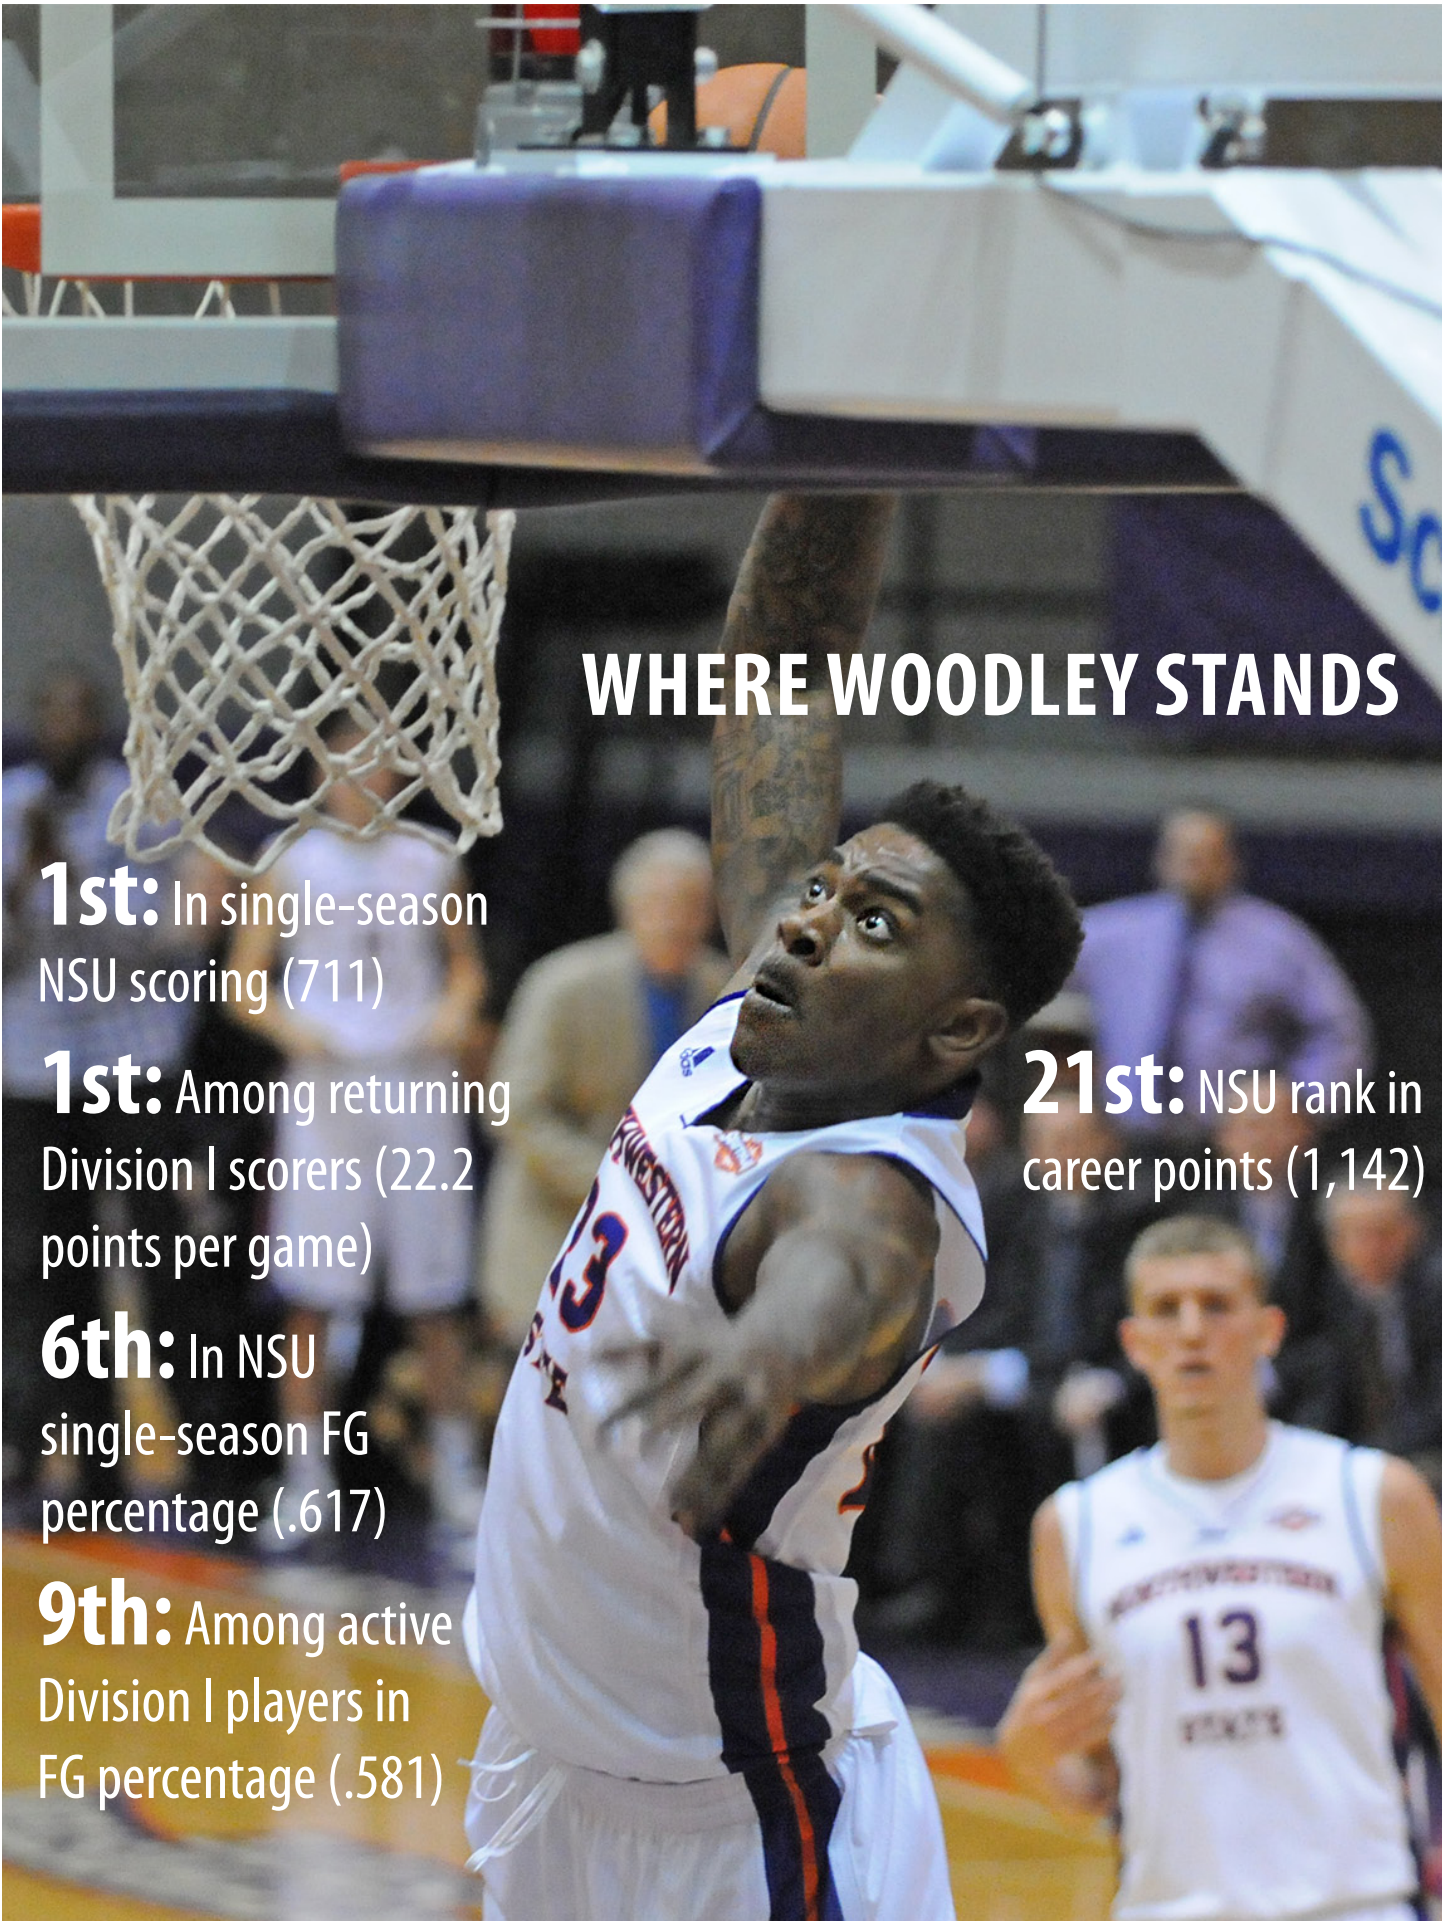

WHERE WOODLEY STANDS

1st: In single-season NSU scoring (711)

1st: Among returning Division I scorers (22.2 points per game)

6th: In NSU single-season FG percentage (.617)

9th: Among active Division I players in FG percentage (.581)

21st: NSU rank in career points (1,142)

2014-15 NSU Men's Basketball
Northwestern State Combined Team Statistics (as of Mar 19, 2015)
All games

RECORD:	OVERALL	HOME	AWAY	NEUTRAL
ALL GAMES	19-13	11-4	7-8	1-1
CONFERENCE	13-5	7-2	6-3	0-0
NON-CONFERENCE	6-8	4-2	1-5	1-1

#	Player	gp-gs	min	avg	Total		3-Point		F-Throw		Rebounds				pf	dq	a	to	blk	stl	pts	avg
					fg-fga	fg%	3fg-fga	3fg%	ft-fa	ft%	off	def	tot	avg								
23	Woodley, Zeek	32-32	1009	31.5	262-468	.560	39-98	.398	148-182	.813	55	105	160	5.0	73	0	34	38	22	33	711	22.2
12	West, Jalan	32-32	1104	34.5	193-423	.456	86-204	.422	169-196	.862	18	122	140	4.4	63	0	246	90	11	66	641	20.0
40	Frazier, Marvin	24-20	557	23.2	73-154	.474	15-38	.395	35-56	.625	43	82	125	5.2	64	1	27	33	51	21	196	8.2
21	Thompson, Sabri	31-11	624	20.1	75-186	.403	36-93	.387	34-44	.773	31	69	100	3.2	54	0	49	37	9	23	220	7.1
00	Joseph, Tra'von	30-19	565	18.8	66-114	.579	6-13	.462	42-64	.656	53	82	135	4.5	68	1	26	39	7	16	180	6.0
02	Welcome, Ta'Jon	32-28	504	15.8	72-168	.429	22-81	.272	21-39	.538	18	49	67	2.1	54	1	32	28	10	17	187	5.8
22	Dobbinson, Tony	27-0	365	13.5	52-139	.374	33-91	.363	12-18	.667	12	26	38	1.4	22	0	19	36	2	8	149	5.5
03	Hall, Devonte	32-3	641	20.0	61-177	.345	7-48	.146	30-43	.698	18	48	66	2.1	76	1	56	37	4	31	159	5.0
13	Killian, Matt	32-15	568	17.8	52-119	.437	16-41	.390	19-29	.655	34	50	84	2.6	50	1	13	31	8	21	139	4.3
10	Kissoonlal, Reginald	8-0	74	9.3	8-34	.235	4-24	.167	5-7	.714	4	7	11	1.4	17	0	2	4	9	2	25	3.1
33	King, Ryan	22-0	237	10.8	24-41	.585	0-0	.000	13-22	.591	22	22	44	2.0	28	0	4	4	9	2	61	2.8
42	Adekunle, Deji	17-0	120	7.1	7-16	.438	0-0	.000	3-9	.333	8	21	29	1.7	21	1	1	11	2	1	17	1.0
11	Guest, Paxson	11-0	13	1.2	1-4	.250	0-3	.000	0-0	.000	1	0	1	0.1	2	0	0	2	0	0	2	0.2
01	LeBato, Matt	5-0	19	3.8	0-9	.000	0-6	.000	0-0	.000	1	4	5	1.0	4	0	0	0	0	1	0	0.0
Team											54	47	101				2					
Total.....		32	6400		946-2052	.461	264-740	.357	531-709	.749	372	734	1106	34.6	596	6	509	392	144	242	2687	84.0
Opponents.....		32	6401		955-2022	.472	241-621	.388	505-720	.701	459	832	1291	40.3	629	-	512	495	107	190	2656	83.0