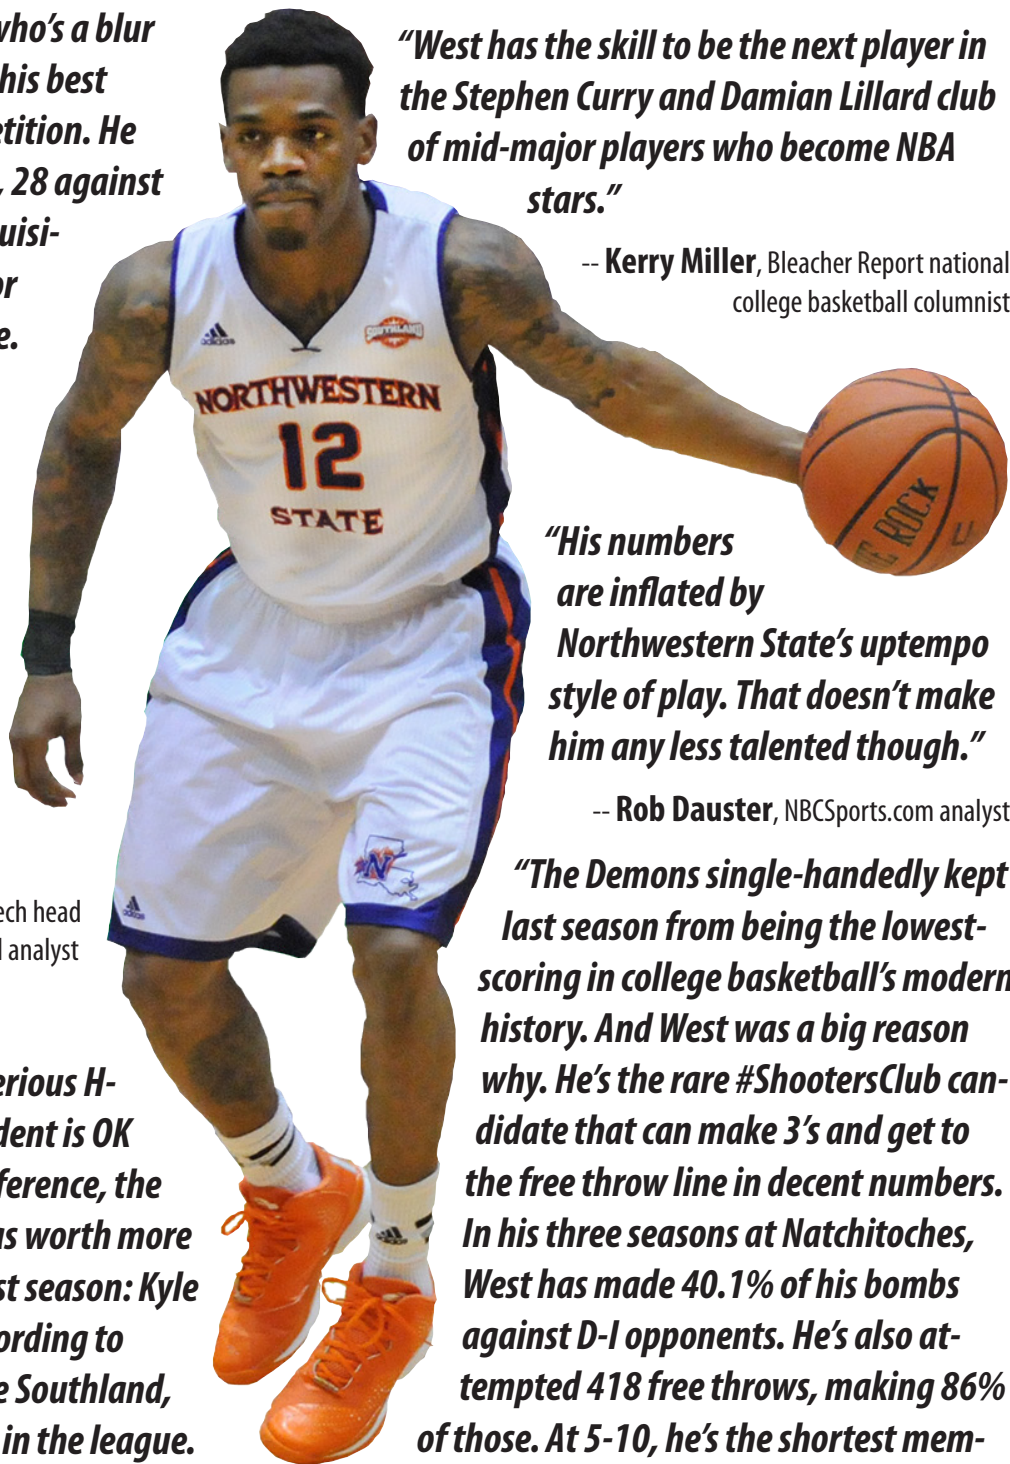

What they're saying about Jalan West ...

"Jalan West (is) a 5-10 guard who's a blur and someone who has played his best games against the best competition. He had 30 points against Auburn, 28 against Kenneth "Speedy" Smith at Louisiana Tech and 26 against Baylor when his team lost in overtime. You're talking about a small guard who shot 41 percent from 3-point range, 46.3 percent from the 2-point range and averaged 6.4 assists and 2.5 steals a game. UTEP coach Tim Floyd said that in his own way West is as good as NBA lottery pick Elfrid Payton."

-- Seth Greenberg, former Virginia Tech head coach and current ESPN college basketball analyst

"Any player who plays some serious H-O-R-S-E with his school's president is OK by me. According to Sports-Reference, the only player on this list who was worth more win shares than Jalan West last season: Kyle Wiltjer. West is a guy who, according to coaches I've spoken with in the Southland, is quite clearly the best player in the league. He led the nation in assist average, and at 5-foot-10, is one of the most entertaining guys out there. Root for his team to make the NCAA Tournament."

-- Matt Norlander, CBS Sports

"West has the skill to be the next player in the Stephen Curry and Damian Lillard club of mid-major players who become NBA stars."

-- Kerry Miller, Bleacher Report national college basketball columnist

"His numbers are inflated by Northwestern State's uptempo style of play. That doesn't make him any less talented though."

-- Rob Dauster, NBCSports.com analyst

"The Demons single-handedly kept last season from being the lowest-scoring in college basketball's modern history. And West was a big reason why. He's the rare #ShootersClub candidate that can make 3's and get to the free throw line in decent numbers. In his three seasons at Natchitoches, West has made 40.1% of his bombs against D-I opponents. He's also attempted 418 free throws, making 86% of those. At 5-10, he's the shortest member of this season's club, so don't let size get in the way of your sharpshooting dreams, kids. He popped up on at least one top 100 list and he may find himself on an NBA summer league roster in a few months."

-- Ken Pomeroy, KenPom.com