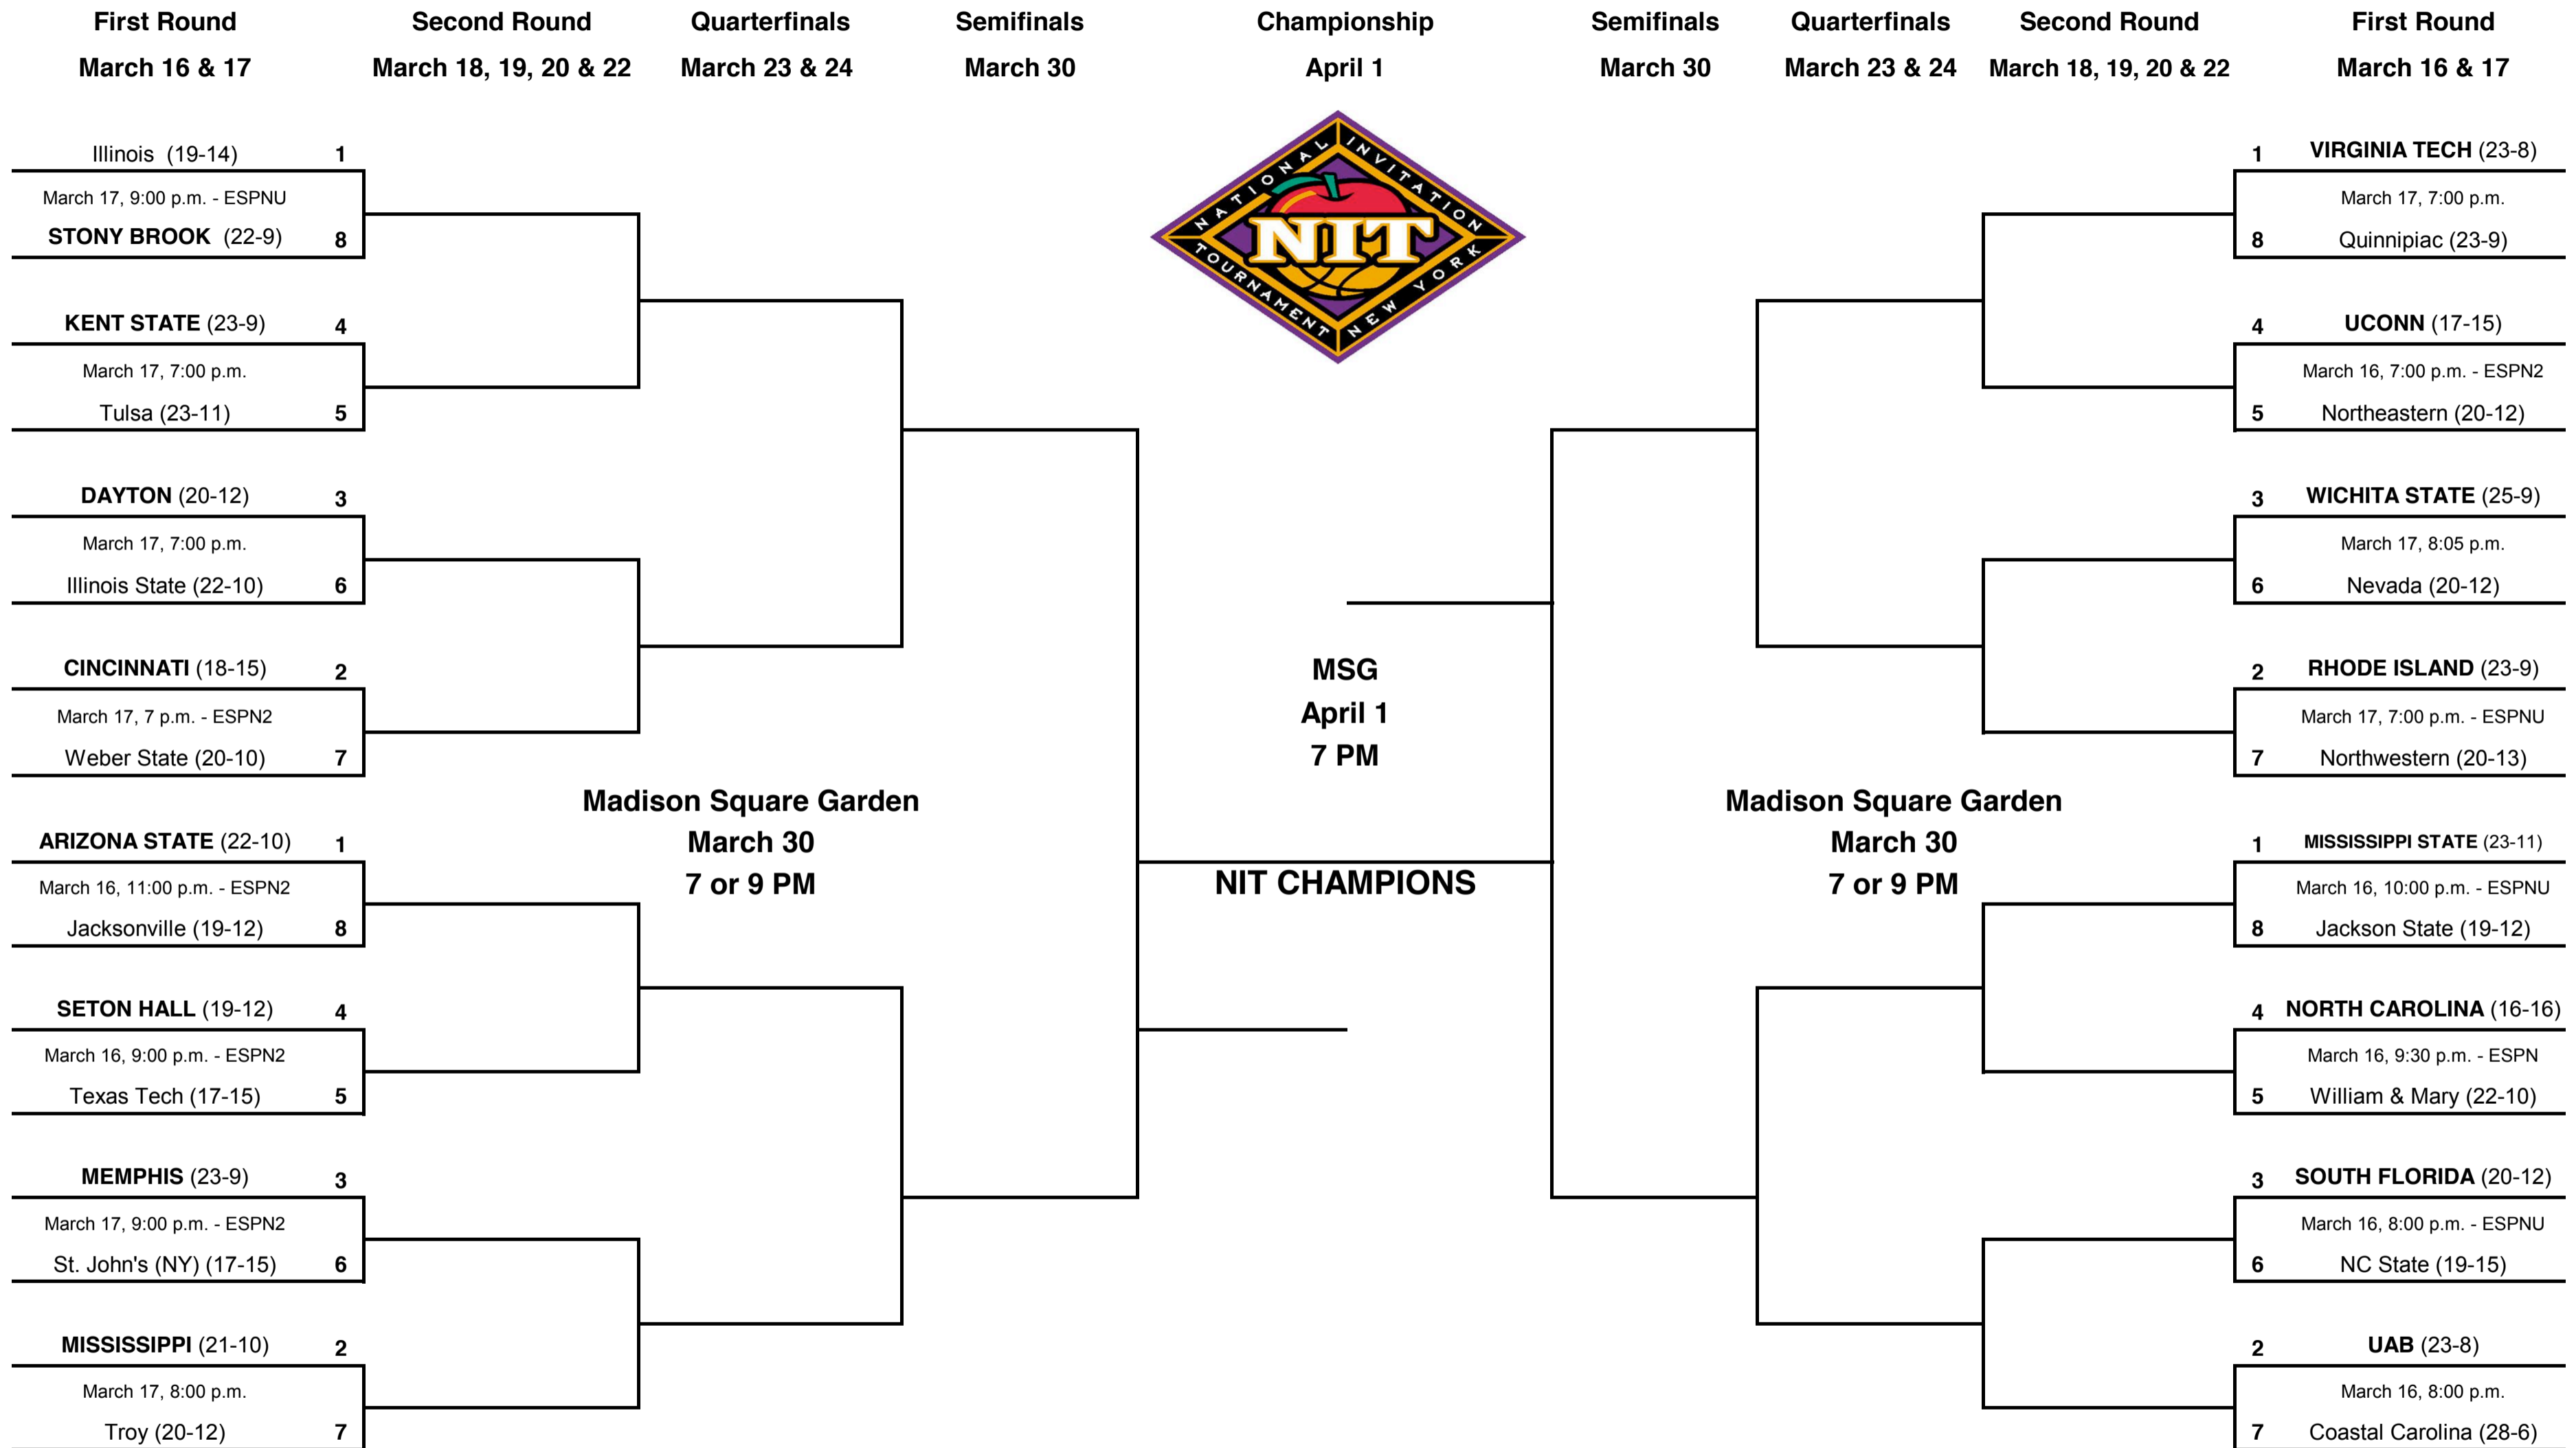

# 2010 NATIONAL INVITATION TOURNAMENT®

© Copyright 2010 NIT, L.L.C.

All Games Eastern Time // HOME TEAM IN BOLD AND CAPS