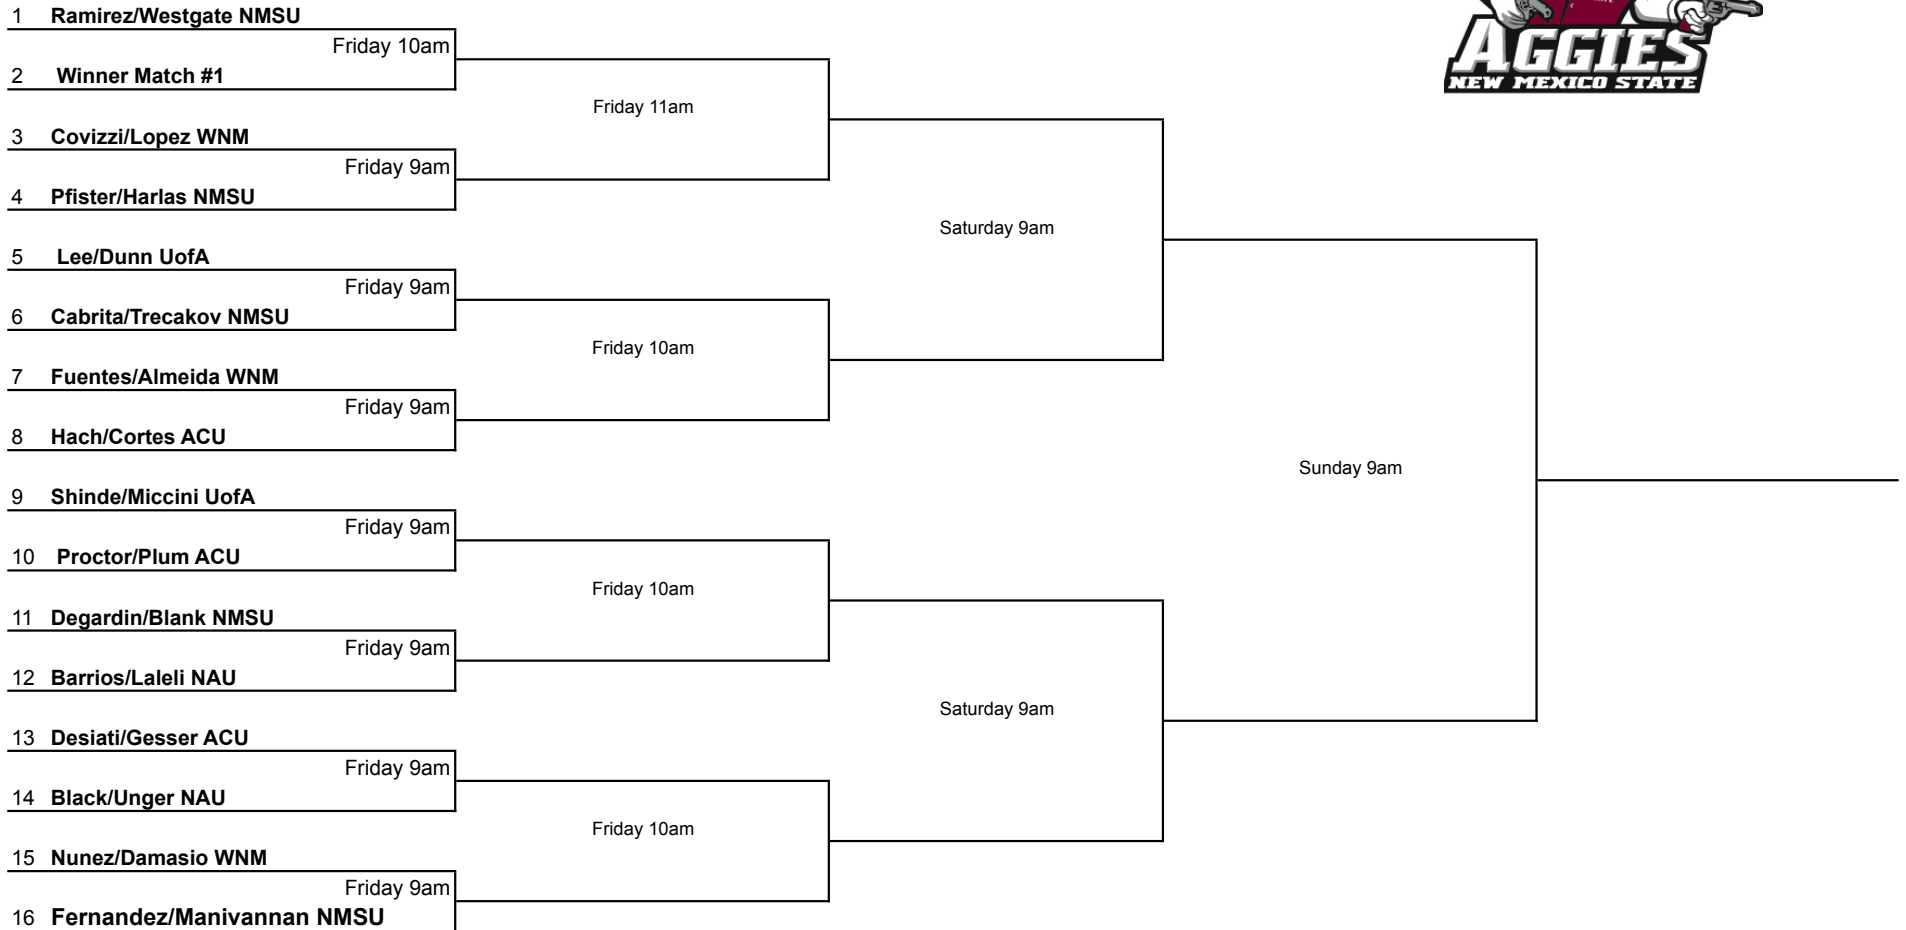

2012 Aggie Men's Tennis Invitational

Sept. 21-23, 2012

Hosted by New Mexico State University

Doubles Main Draw

Match #1 Mueck/McCarty ACU vs Ulibarri/Carretero WNM Fri 9am