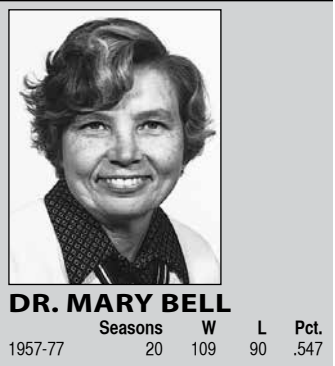

YEAR-BY-YEAR RESULTS

1957-58
Record: 1-1
Coach: Dr. Mary Bell

	NIU	Opp
George Williams	43	8
Illinois State	39	41

1958-59
Record: 3-1
Coach: Dr. Mary Bell

	NIU	Opp
Illinois State	23	44
Southern Illinois	56	36
Eastern Illinois	31	25
Chicago	37	29

1959-60
Record: 2-3
Coach: Dr. Mary Bell

	NIU	Opp
Eastern Illinois	36	42
Illinois	40	27
Concordia (IL)	35	38
Concordia (IL)	30	32 (@)
Northwestern	29	27 (@)

(@) - Chicago, IL

1960-61
Record: 1-1
Coach: Dr. Mary Bell

	NIU	Opp
D 10 Wheaton	47	26
J 7 Illinois State	42	37 (h)
J 14 Concordia (IL)	40	42 (a)
F 10 Concordia (IL)	45	26 (h)
F 11 Iowa	48	40 (a)
F 18 Northwestern	77	41 (@)

(@) - River Forest, IL

1961-62
Record: 4-2
Coach: Dr. Mary Bell

	NIU	Opp
D 9 Wheaton	30	15 (a)
J 6 Illinois State	17	53 (h)
J 13 Eastern Illinois	36	47 (a)
J 17 Concordia (IL)	38	35 (h)
J 18 Northwestern	44	16 (h)
F 10 Concordia (IL)	49	39 (a)

1962-63
Record: 3-3
Coach: Dr. Mary Bell

	NIU	Opp
D 1 Concordia (IL)	23	25 (h)
D 8 Wisconsin	24	34 (a)
J 5 Illinois State	37	49 (h)
J 10 Wheaton	45	20 (a)

J 12 Principia 55 17 (@)
F 9 Valparaiso 44 14 (%)

(@) - Macomb, IL
(%) - River Forest, IL

1963-64
Record: 6-3
Coach: Dr. Mary Bell

	NIU	Opp
N 23 Concordia (IL)	45	20 (a)
D 7 Wheaton	25	39 (h)
D 14 Illinois State	23	49 (a)
J 11 Eastern Illinois	36	31 (a)
J 17 Concordia (IL)	29	26 (h)
F 8 Eastern Illinois	29	24 (a)
F 15 Illinois State	32	59 (h)
F 22 Lake Forest	39	23 (a)
F 29 Valparaiso	42	30 (a)

1964-65
Record: 4-5
Coach: Dr. Mary Bell

	NIU	Opp
D 5 Concordia (IL)	28	29 (h)
D 9 Wheaton	15	29 (a)
D 12 Northern Iowa	26	48 (a)
D 19 Illinois State	25	47 (h)
J 9 Eastern Illinois	51	13 (h)
J 30 Eastern Illinois	68	28 (a)
F 6 Wisconsin	37	27 (a)
F 13 Southern Illinois	19	32 (@)
F 20 Illinois	42	29 (h)

(@) - Normal, IL

1965-66
Record: 7-2
Coach: Dr. Mary Bell

	NIU	Opp
D 4 Concordia (IL)	23	15 (h)
D 11 Illinois State	29	42 (a)
D 13 Wheaton	36	30 (a)
D 18 Illinois	35	27 (h)
J 8 UW-Oshkosh	56	21 (h)
J 29 Southern Illinois	31	23 (a)
F 5 Northwestern	86	7 (h)
F 12 Wheaton	39	36 (@)
F 19 Northern Iowa (O)	27	29 (h)

(@) - River Forest, IL
(O) - Overtime

1966-67
Record: 4-4
Coach: Dr. Mary Bell

	NIU	Opp
D 3 Concordia (IL)	44	36 (a)
D 10 Indiana State	36	62 (a)
D 12 Wheaton	31	45 (a)
D 17 Illinois	38	45 (a)
J 7 Wheaton	29	38 (h)
F 4 Illinois State	28	23 (h)
F 11 Calvin College	55	54 (a)
F 18 UW-Oshkosh	37	26 (h)

1967-68
Record: 6-6
Coach: Dr. Mary Bell

	NIU	Opp
D 2 Illinois	37	22 (h)
D 7 Wheaton	23	26 (a)
D 9 Iowa Wesleyan	19	33 (@)
D 9 Illinois	28	22 (@)
D 16 Concordia (IL)	33	14 (a)
J 6 Illinois State	32	37 (h)
J 27 Western Illinois	35	23 (a)
J 27 Western Illinois	41	18 (a)

F 3 Northwestern 29 31 (h)
F 10 Iowa 22 53 (a)
F 17 Southern Illinois 38 29 (h)
F 24 UW-Whitewater 31 41 (a)

(@) - Normal, IL

1968-69
Record: 8-3
Coach: Dr. Mary Bell

	NIU	Opp
George Williams	71	5 (h)
D 7 Illinois	34	15 (a)
D 13 Wheaton	34	33 (a)
D 14 Concordia (IL)	74	32 (h)
F 8 Iowa	37	54 (h)
F 15 Western Michigan	42	18 (h)
F 20 Northwestern	41	35 (a)
F 22 UW-Whitewater	41	31 (h)
M 1 Southern Illinois	19	64 (a)
M 8 Purdue	38	47 (a)
M 8 Indiana State	68	51 (@)

(@) - West Lafayette, IN