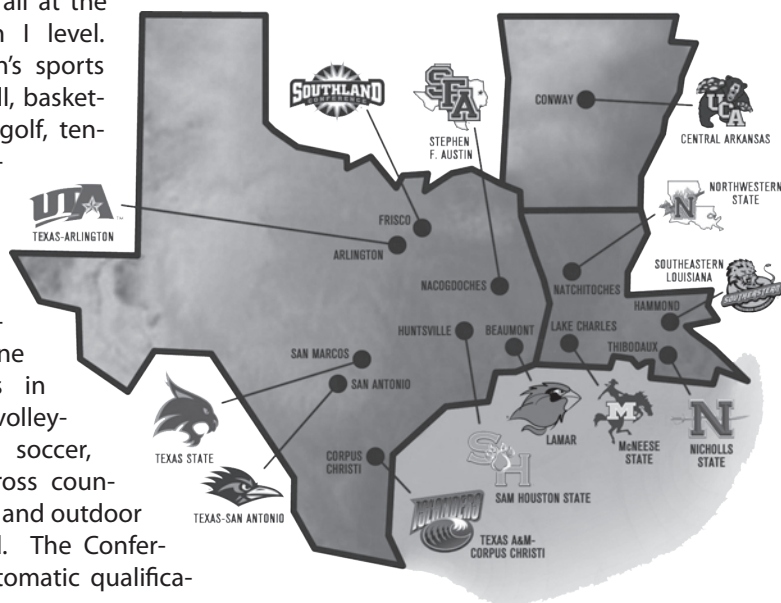

tion to NCAA championships in football, men's and women's basketball, baseball, softball, volleyball, men's golf, men's and women's tennis, women's soccer, men's and women's outdoor track and field, and men's and women's cross country.

The conference has increased sponsorship and championships opportunities for female student-athletes in recent years, adding women's golf and soccer as league sports. In 2007, Stephen F. Austin became the first SLC team to score a goal in the NCAA Tournament, while Texas State became the first women's golf program to compete in the NCAA Tournament.

In addition to providing expanding opportunities for student-athletes, the Southland Conference and its member institutions are very involved in various community outreach programs. Many of these programs provide positive life skills training such as academics, citizenship and leadership to school-aged students in Southland communities.

The Southland Conference has repeatedly demonstrated its commitment to the academic and athletic success of its student-athletes.