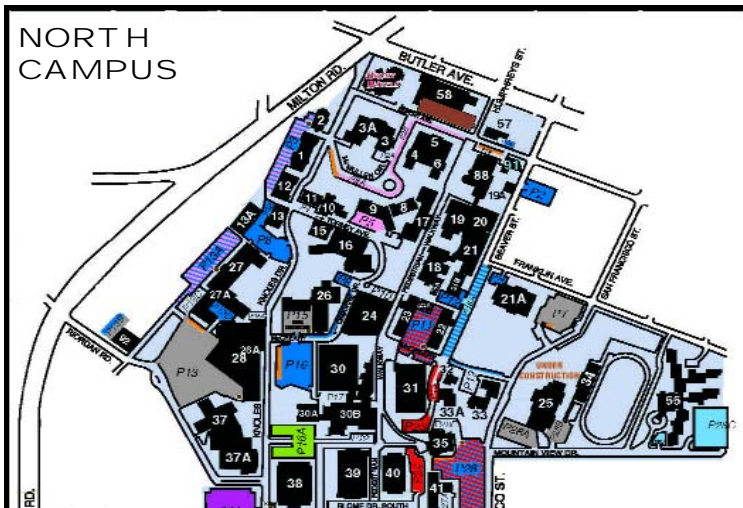

PRINT

Arizona Daily Sun
1751 S. Thompson St.
Flagstaff, AZ 86002
Ph: (928) 556-2259
Fax: (928) 774-4790
azdailysun.com

Arizona Republic
Box 1950
Phoenix, AZ 85001
Ph: (602) 444-8222
Fax: (602) 444-8686
azcentral.com

The Lumberjack
Box 6000
Flagstaff, AZ 86011
Ph: (928) 523-4921
Fax: (928) 523-9313
northernarizonanews.com

Associated Press
505 N. Second St.
Phoenix, AZ 85004
Ph: (602) 258-8934
Fax: (602) 254-9573

TELEVISION

NAU TV
Box 5619
Flagstaff, AZ 86011
Ph: (928) 523-9248
Fax: (928) 523-9251
extended.nau.edu/NAU-TV.aspx

RADIO

KVNA (600 AM/104.7 FM)
1200 S Milton Rd
Suite 105
Flagstaff, AZ 86001
Ph: (928) 526-2700
Fax: (928) 774-5852

KBTK (105.1 FM)
2409 N 4th St
Suite 101
Flagstaff, AZ 86004
Ph: (928) 779-1177
Fax: (928) 774-5179

KTAR (620 AM)
Phoenix, AZ
Ph: 602-274-6200

NORTHERN ARIZONA MEDIA RELATIONS