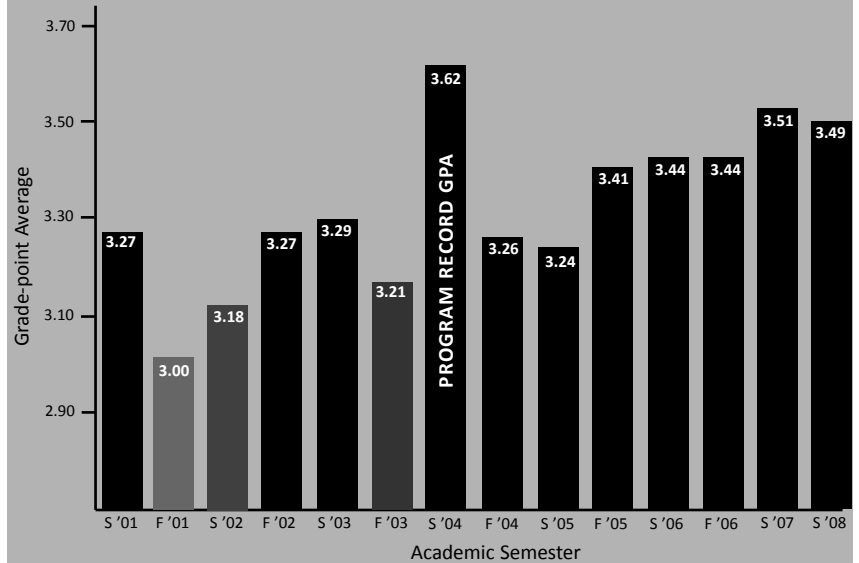

OPPORTUNITIES

- -Have the privilege to be a voice for your sport
- -Be part of the development of policies and procedures of the Athletic Department
- -Coordinate events within the department and throughout the community
- -Communicate with other members to help enhance the student-athlete experience here at NAU
- -Get to know other student-athletes
- -Gain skills that will help your professional development

CAREER DEVELOPMENT

NAU Athletics consistently provides opportunities for student-athletes to get ready for their career. The Gateway Student Success Center is a great resource for career services here on campus. In addition, it provides resume writing workshops, interview skills workshops, career fairs, and general career guidance.

The department has brought speakers on campus to discuss careers and continuously provides support for student-athletes and their career goals.

COMMUNITY SERVICE

All NAU student-athletes are required to do at least 10 hours of community service each year. The department offers opportunities for community service and each team takes an initiative to reach out to the community in its own way.

NAU VOLLEYBALL CUMULATIVE GPA'S

VOLLEYBALL ACADEMIC HONOREES

ACADEMIC ALL-BIG SKY CONFERENCE

Rejane Aggio 1993-94-95	Nikole Moorhouse 1996
Michell Axlund 1999	Cybeles Onuegbulem 2003-04-05-06
Kristal Blair 1996	Emily Osiadacz 2007
Susan Brondell 1995-96	Ruth Parsons 1988-89-91
Jennifer Brown 1991	Marie Pastores 2003-04-05
Ellie Butterfield 2002-03-04-05	Peggy Poremba 1987-88
Tammy Carlisle 1992-93-94	Sarah Rehn 2003
April Clairmont 1998-99	Chelsea Robb 1999-2002
Angela Culley 2002	Xylena Sanders 1998-2000-01
Alex Fell 2005-06	Kailee Savage 2004-05-06
Corey Freeman 1999	Joyce Smith 1991-92
Gretchen Good 2000-01	Brittany Stowers 2006-07
Megan Greene 1998-2000-01	Leslie Sutton 1990
Roni Greenwood 2006-07	Amber Thom 1999
Trina Keeton 1993	Paula Townsend 1993-94
Katy Knowlton 2004-05	Jenny Treglown 1995-96-97
Mikaela Knutson 2006	Megan Van Anda 2002-03
Sharon Krafthefer 1991	Shelby Walford 2003
Renee Lathrop 2005	Jenn Wogan 2002-04-05
Julie Machado 1993-94	Rebecca Wooden 2001-02
Corrie Machesky 2000-01-02	Cate Weaver 1997-98
Elizabeth Mason 1993	Lisa Wylie 1990-91-92
Katy McCormick 1990-91	

NAU GOLDEN EAGLE TOP SCHOLAR-ATHLETE

Xylena Sanders 2002	Jenny Treglown 1998

NAU GOLDEN EAGLE SCHOLAR ATHLETE AWARD