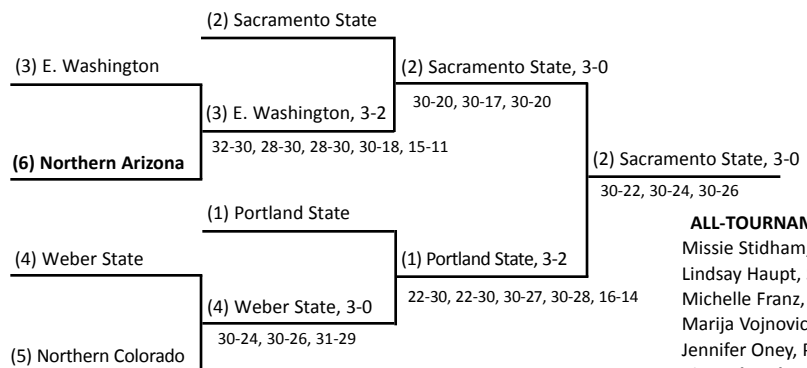

2007 BIG SKY CONFERENCE CHAMPIONSHIP TOURNAMENT

NOVEMBER 23-24 • SACRAMENTO, CALIF. • CALIFORNIA STATE UNIVERSITY SACRAMENTO, HOST

ALL-TOURNAMENT TEAM

- Missie Stidham, SAC (MVP)
- Lindsay Haupt, SAC
- Michelle Franz, SAC
- Marija Vojnovic, PSU
- Jennifer Oney, PSU
- **Kim Babcock, NAU**
- Micah Lines, WSU